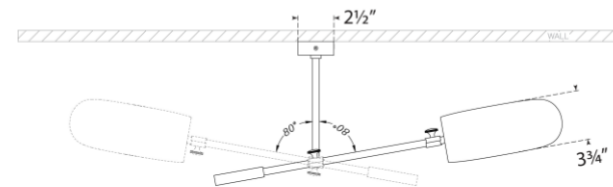

## Lola Boom Arm Wall Light

Height: 7.75" - 11.75"

Width: 3.75" - 25.75"

Extension: 10.5" - 27"

Backplate: 2.75" x 6.5" Rectangle

Socket: E12 Candelabra w/ Toggle on Backplate

Wattage: 40 T6

UL Only

Weight: 4lbs.

Bulb not included

Top View

Side View