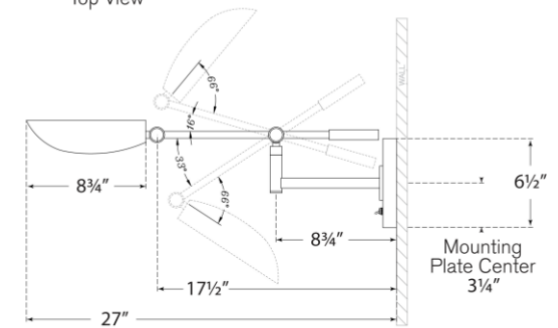

## Lola Boom Arm Wall Light

Height: 7.75" - 11.75"

Width: 3.75" - 25.75"

Extension: 10.5" - 27"

Backplate: 2.75" x 6.5" Rectangle

Socket: E12 Candelabra w/ Toggle on Backplate

Wattage: 40 T6

UL Only

Weight: 4lbs.

Bulb not included

Top View

Side View