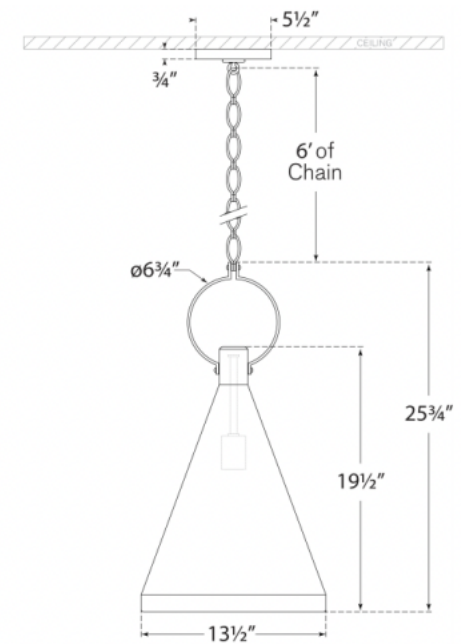

STOFFER HOME

Limoges Tall Pendant

Height: 25.75"

Width: 13.5"

Chain Length: 6'

Canopy: 5.5" Round

Socket: E26 Keyless

Wattage: 60 A

Front View