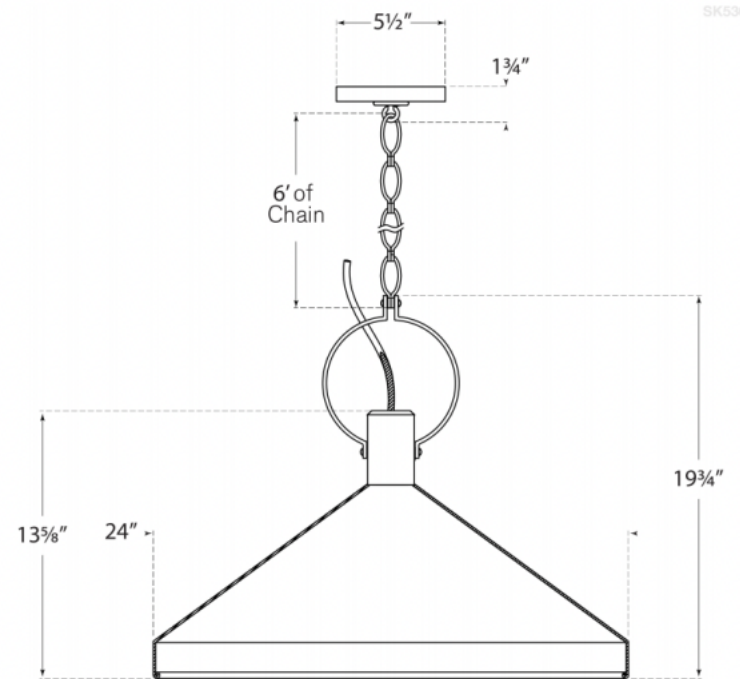

## Limoges Grande Pendant

Height: 19.75"

Width: 24"

Chain Length: 6'

Canopy: 5.5" Round

Socket: E26 Keyless

Wattage: 75 A

SK5364