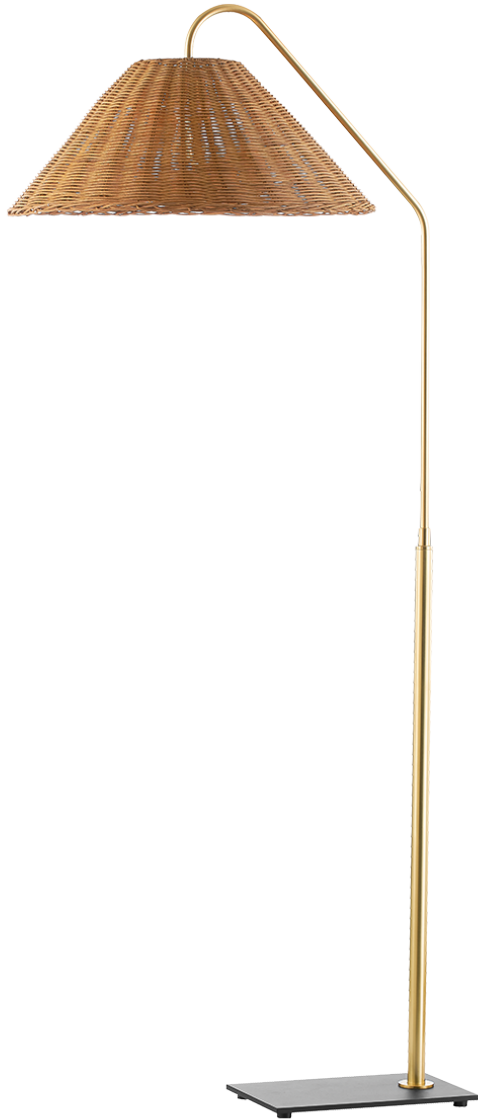

STOFFER HOME

Lauren Floor Lamp

Width/Diameter 19.50"

Height 60.00"

Length 25.50"

Backplate/Canopy/Base 7.00"W x 0.75"H

Shade Material Rattan

Shade Color Natural

Number of Lamps 1

Wattage 75w ea.

Socket Type E26 Medium Base

Plug In Yes

Light bulb not included