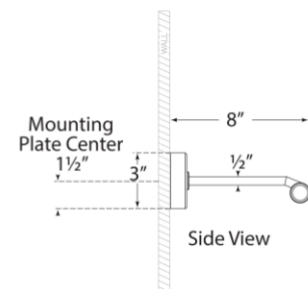

STOFFER HOME

Langley 40" Picture Light

Height: 3"

Width: 40"

Extension: 8"

Backplate: 3" x 8.25" Rectangle

Socket: Dedicated LED

Wattage: 30w (2400lm)

UL Only

Weight: 4lbs.

Front View

Side View