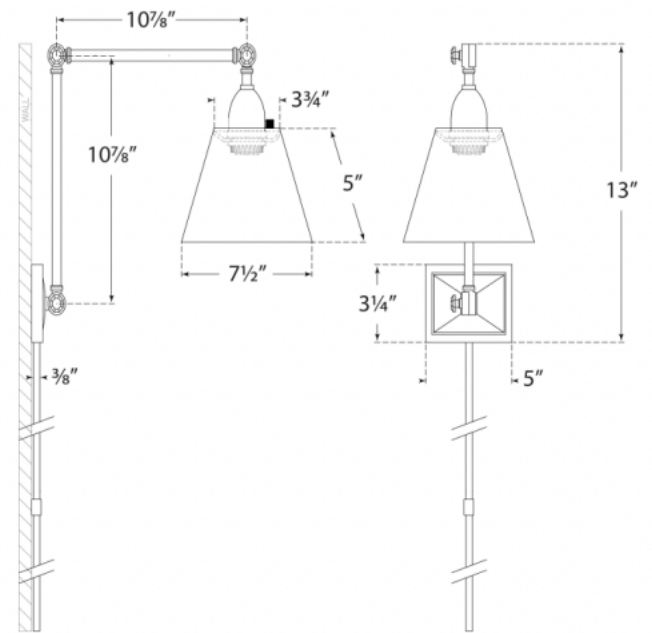

STOFFER HOME

Jane Double Library Wall Light

Height: 10.5" - 13"

Width: 7.5"

Extension: 14.75" - 30"

Backplate: 3.25" x 4.75" Rectangle

Shade Details: 3.75" x 7.5" x 5"

Socket: E26 On-Off

Wattage: 40 A19

Cord Cover Included

Side View

Front View