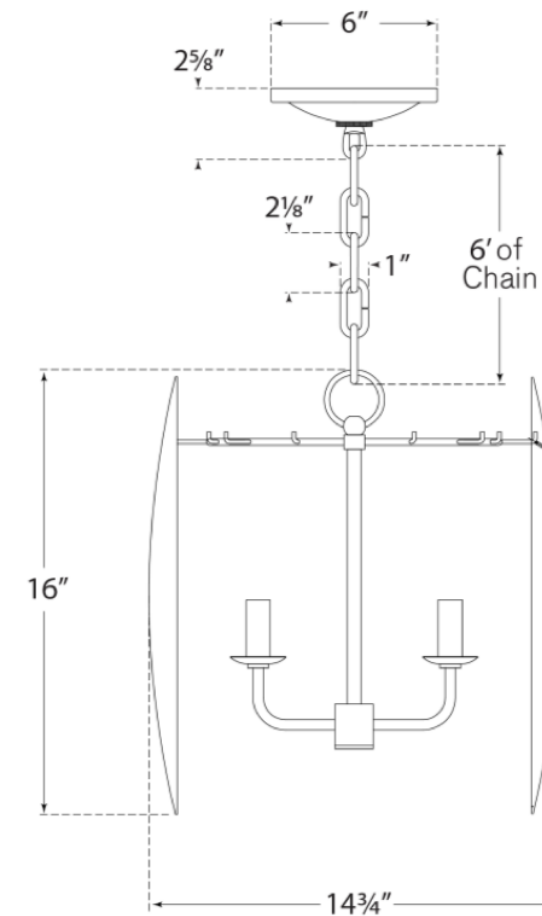

STOFFER HOME

Hatton Small Chandelier

Height: 16"
Width: 14.75"
Canopy: 6" Round
Finishes: AI, BSL, G
Socket: 4 - E12 Candelabra
Wattage: 4 - 60 C

S5047