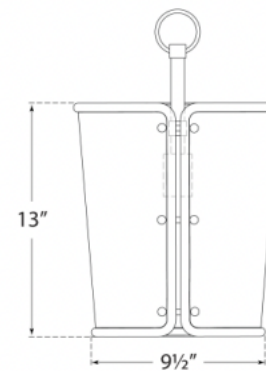

## Hastings Small Pendant

Height: 18"

Width: 11.5"

Chain Length: 6'

Canopy: 5" Round

Socket: E26 Keyless

Wattage: 100 A

Shade can be Installed Inverted

Top View

6' of Chain

Shade Orientation 2

Shade Orientation 1