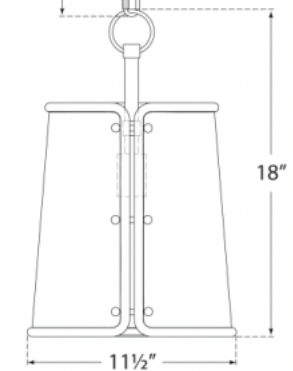

## Hastings Small Pendant

Height: 18"

Width: 11.5"

Chain Length: 6'

Canopy: 5" Round

Socket: E26 Keyless

Wattage: 100 A

Shade can be Installed Inverted

Top View

6' of Chain

Shade Orientation 2

Shade Orientation 1