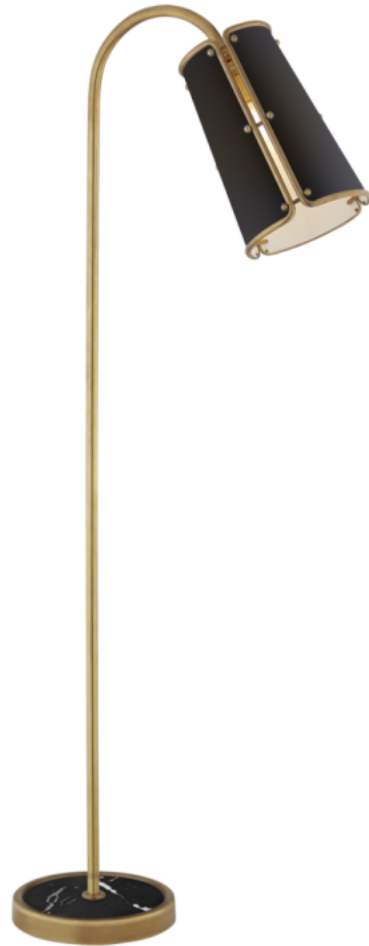

STOFFER HOME

Hastings Medium Floor Lamp

Height: 55"
Width: 10"
Extension: 22.75"
Base: 10" Round
Socket: E26 Dimmer
Wattage: 60 A