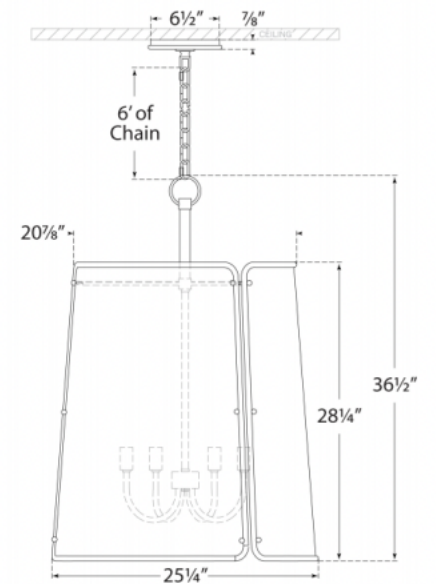

## Hastings Large Pendant

Height: 36.5"

Width: 25.25"

Chain Length: 6'

Canopy: 6.5" Round

Socket: 6 - E12 Candelabra

Wattage: 6 - 60 B

Shade can be Installed Inverted

Bottom View

Front View