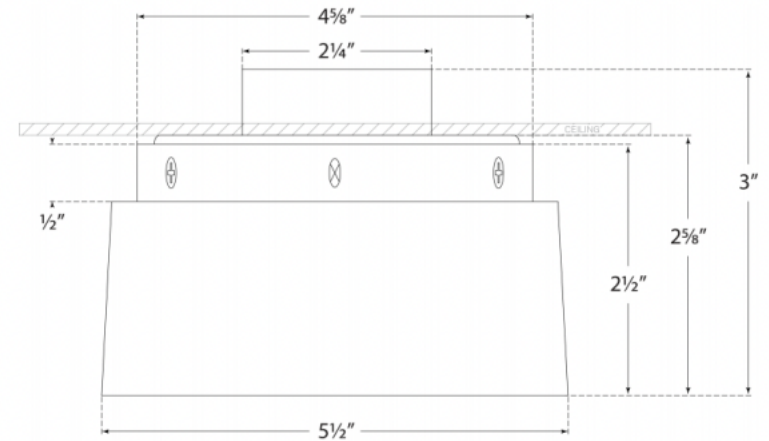

STOFFER HOME

Halo Solitaire Flush Mount

Height: 2.5"

Width: 5.5"

Canopy: 4.5" Round

Socket: Dedicated LED

Wattage: 11w (1100lm)

Requires Smaller Outlet Box

Side View