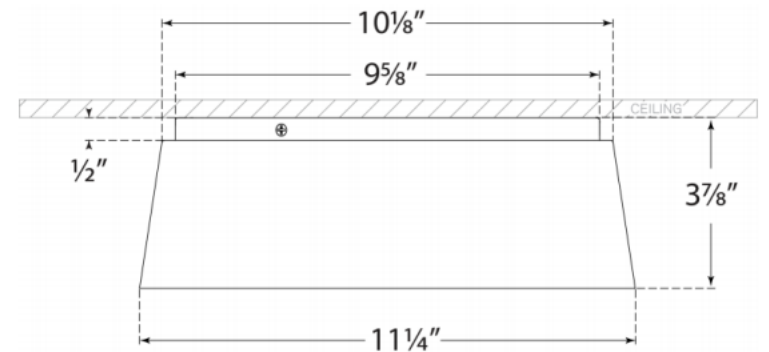

## Halo Small Flush Mount

Height: 4.25"

Width: 11.25"

Canopy: 10" Round

Socket: Dedicated LED

Wattage: 24w (2200lm)

Side View