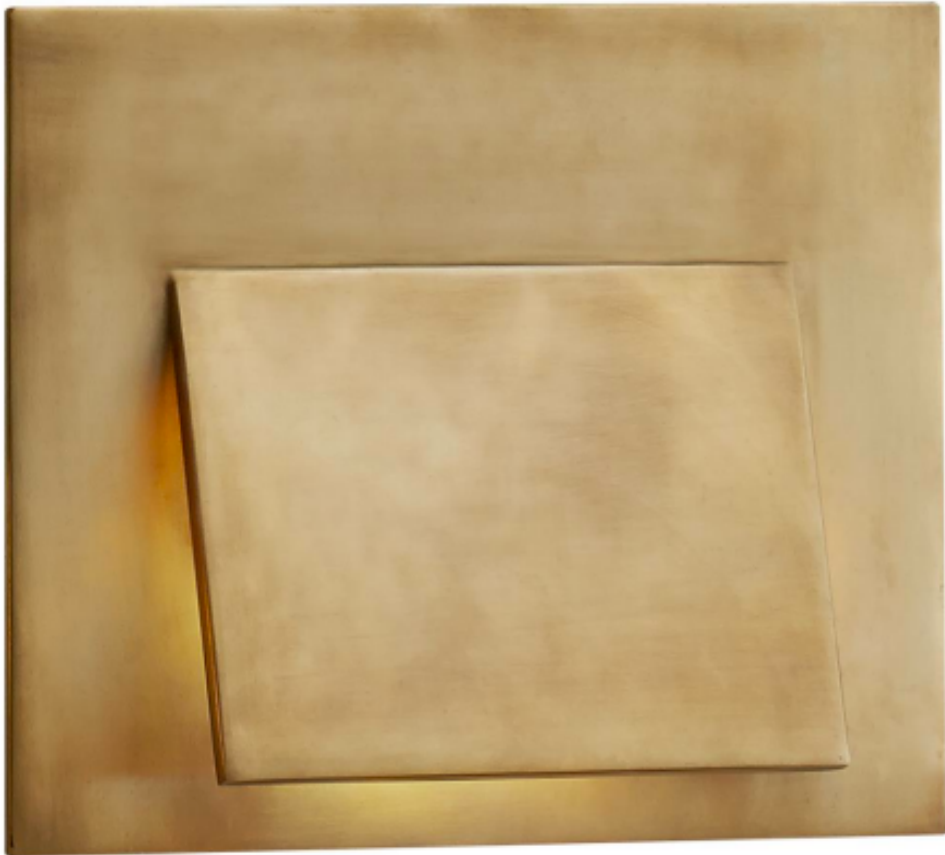

STOFFER HOME

Esker Envelope Sconce

Height: 7"

Width: 9"

Extension: 1.5"

Backplate: 7" x 9" Rectangle

Finishes: AB, BZ, PN

Socket: Dedicated LED

Wattage: 12w (1100lm)

Weight: 3 Pounds

Note: Polished Nickel finish not intended for outdoors