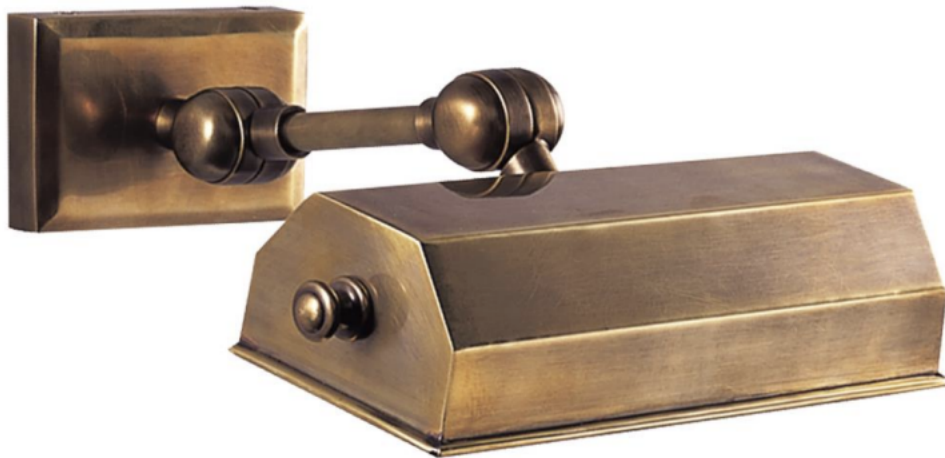

STOFFER HOME

Dorchester 8" Picture Light

Height: 4.5"

Width: 8"

Extension: 9.5"

Backplate: 2.5" x 4.5" Rectangle

Socket: E26 Keyless w/ Line Switch

Wattage: 40 T10

Shade Details: 8" x 3.5" x 2"

Portable: Switch on Cord 12" From Fixture