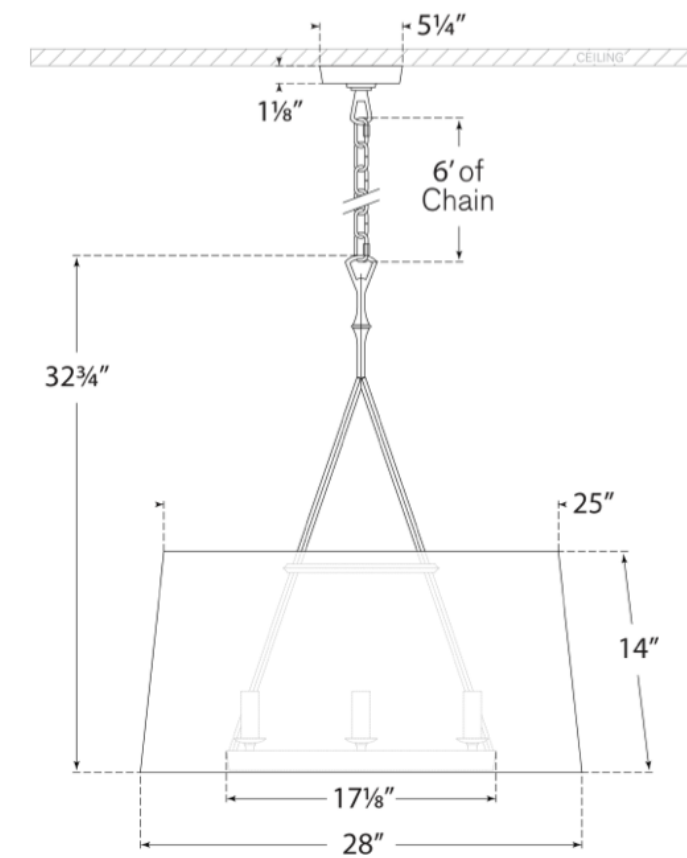

STOFFER HOME

Dauphine Large Hanging Shade

Height: 32.75"
Width: 28"
Canopy: 5.25" Round
Finishes: Al, GI
Shade Treatments: L
Shade Details: 25" x 28" x 14"
Socket: 6 - E12 Candelabra
Wattage: 6 - 60 B11
Weight: 12 Pounds

Front View