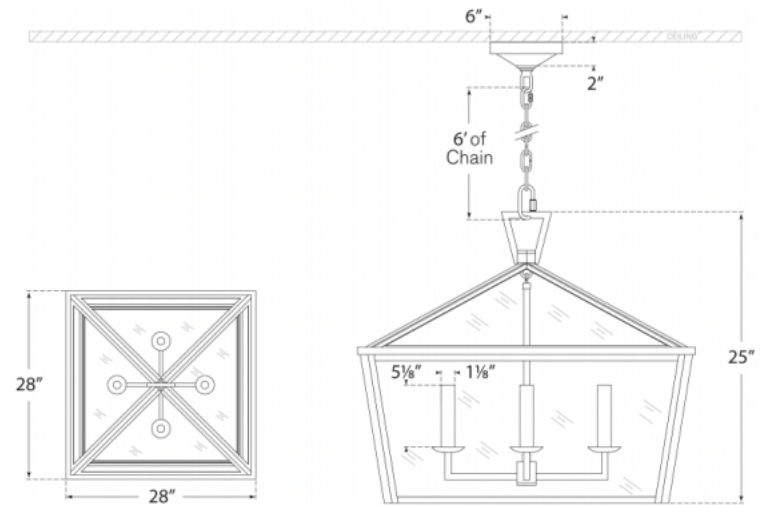

STOFFER HOME

Darlana Medium Wide Hanging Lantern

Height: 25"

Width: 28"

Chain Length: 6'

Canopy: 6" Round

Socket: 4 - E12 Candelabra

Wattage: 4 - 40 C

UL Only

Top View

Front View