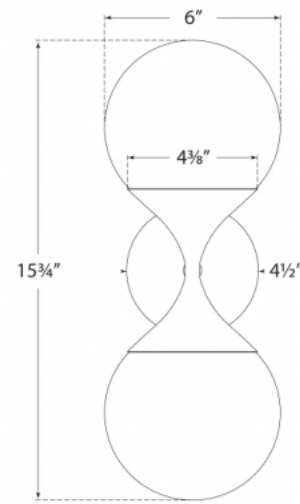

STOFFER HOME

Cristol Double Sconce

Height: 15.75"

Width: 6"

Extension: 6.25"

Backplate: 4.5" Round

Socket: 2 - E12 Candelabra

Wattage: 2 - 40 B

UL Only

Front View

Side View