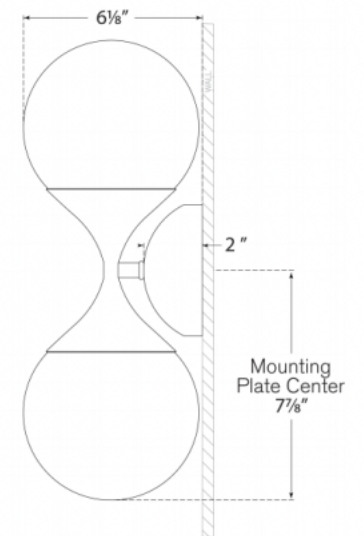

STOFFER HOME

Cristol Double Sconce

Height: 15.75"

Width: 6"

Extension: 6.25"

Backplate: 4.5" Round

Socket: 2 - E12 Candelabra

Wattage: 2 - 40 B

UL Only

Front View

Side View