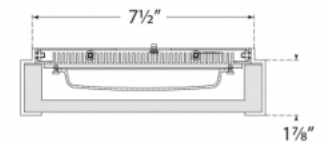

STOFFER HOME

Covet Small Flush Mount

Height: 2.25"

Width: 8.25"

Canopy: 7.25" Square

Socket: Dedicated LED

Wattage: 24w (2000lm)

Top View

Front View

Side View