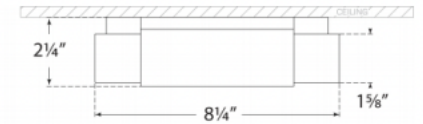

STOFFER HOME

Covet Small Flush Mount

Height: 2.25"

Width: 8.25"

Canopy: 7.25" Square

Socket: Dedicated LED

Wattage: 24w (2000lm)

Top View

Front View

Side View