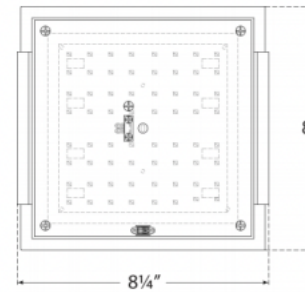

STOFFER HOME

Covet Small Flush Mount

Height: 2.25"

Width: 8.25"

Canopy: 7.25" Square

Socket: Dedicated LED

Wattage: 24w (2000lm)

Top View

Front View

Side View