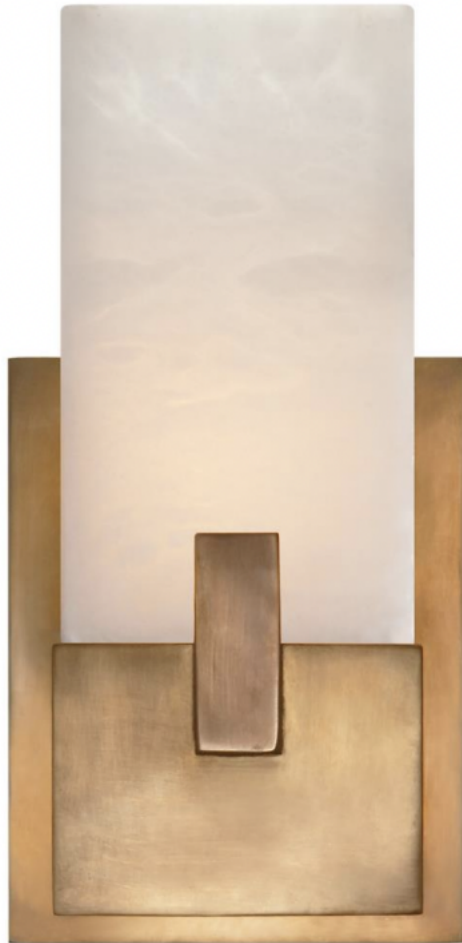

# STOFFER HOME

## Covet Short Clip Bath Sconce

Height: 10.75"

Width: 5.5"

Extension: 3.5"

Backplate: 5.5" x 7" Rectangle

Socket: E26 Keyless

Wattage: 12 LED B