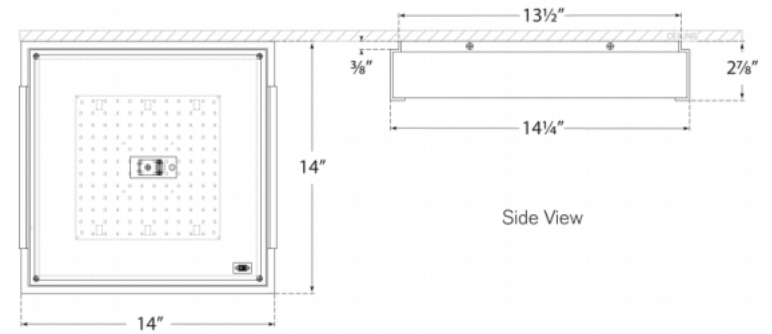

STOFFER HOME

Covet Medium Flush Mount

Height: 2.75"

Width: 14.25"

Canopy: 13.25" Square

Socket: Dedicated LED

Wattage: 46w (4300lm)

Top View

Side View