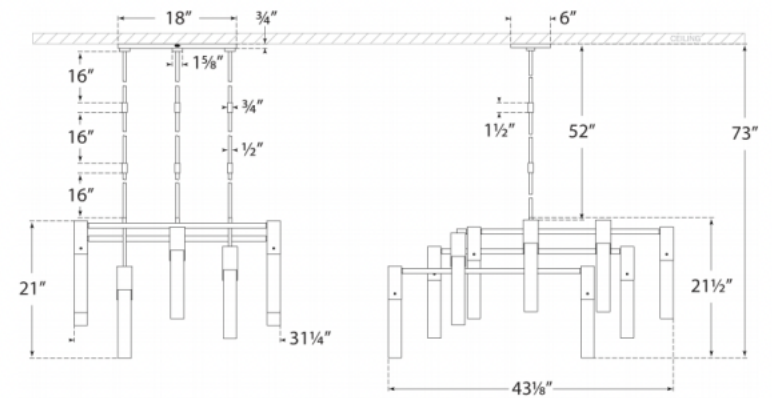

STOFFER HOME

Covet Large Chandelier

O/A Height: 73.5"

Fixture Height: 21.5"

Min. Custom Height: 27"

Width: 44" x 31.25"

Canopy: 6" x 18" Rectangle

Socket: 12 - E26 Keyless

Wattage: 12 - 12 LED T

Bulb Included | Custom Height Available

Front View

Side View