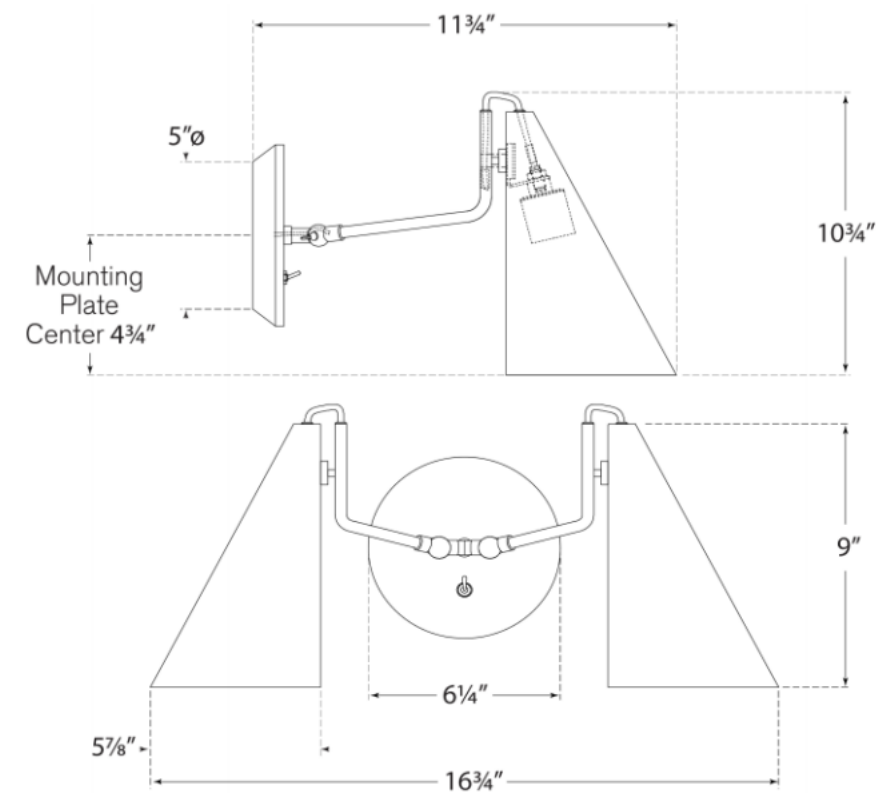

STOFFER HOME

Clemente Double Sconce

Height: 10.75"

Width: 16.75"

Extension: 11.75"

Backplate: 5" Round

Finishes: HAB

Shade Treatments: BLK, HAB, WHT

Socket: 2 - E26 Keyless

Wattage: 2 - 40 B

ARN2059