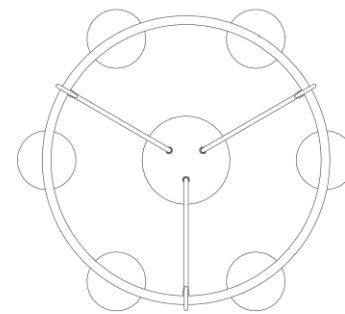

## Choros Chandelier

Height: 30"

Width: 28"

Canopy: 5.75" Round

Socket: 6 - E12 Candelabra

Wattage: 6 - 60 C11

Chain Length: 6 ft

Weight: 11 lbs.

Bottom View