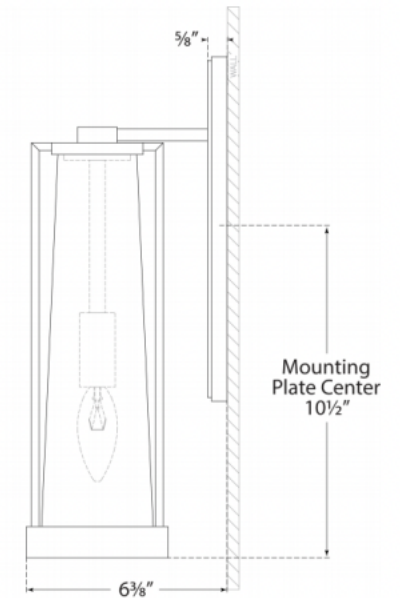

## Calix Bracketed Sconce

Height: 16"

Width: 4.5"

Extension: 6.5"

Backplate: 4.5" x 11" Rectangle

Socket: E12 Candelabra

Wattage: 60 C

Front View

Side View