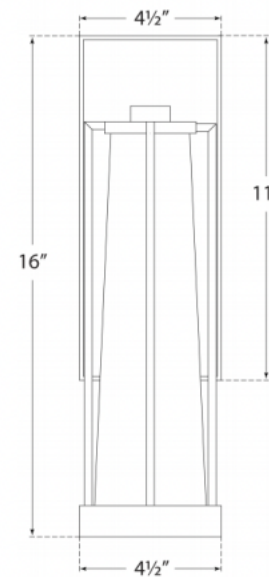

## Calix Bracketed Sconce

Height: 16"

Width: 4.5"

Extension: 6.5"

Backplate: 4.5" x 11" Rectangle

Socket: E12 Candelabra

Wattage: 60 C

Front View

Side View