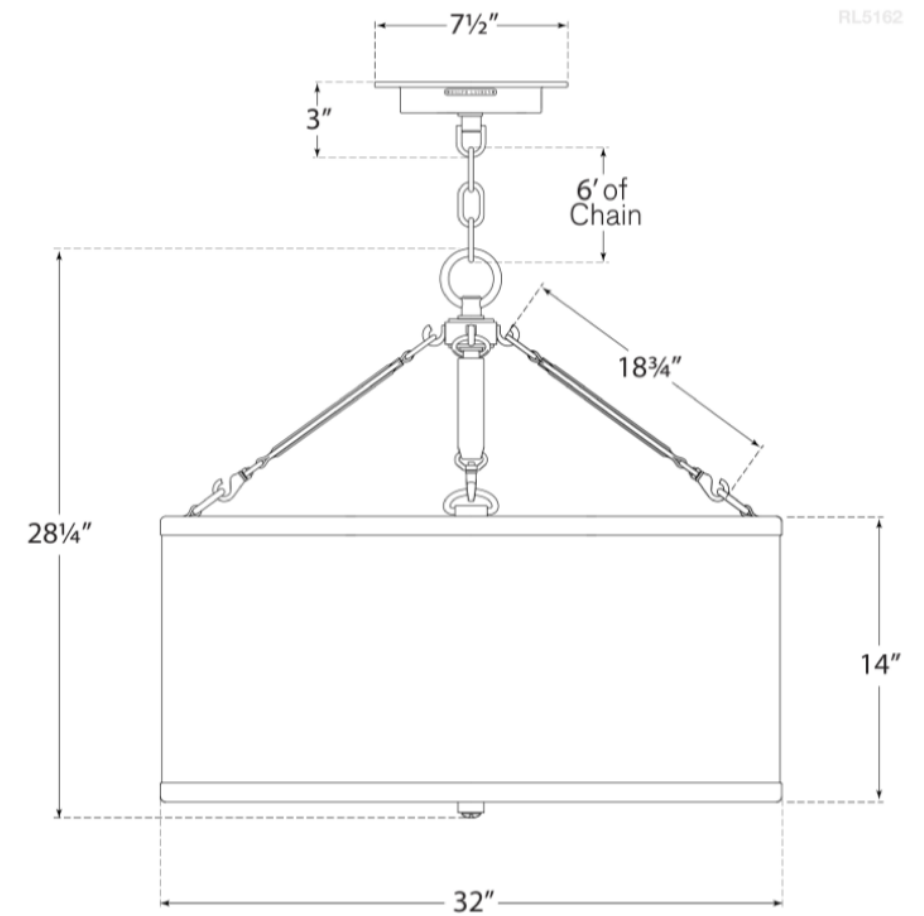

STOFFER HOME

Broomfield Large Hanging Shade

Height: 28.25"
Width: 32"
Chain Length: 6'
Canopy: 7.5" Round
Shade Details: 32" x 32" x 14"
Socket: 4 - E26 Keyless
Wattage: 4 - 60 A

RL5162