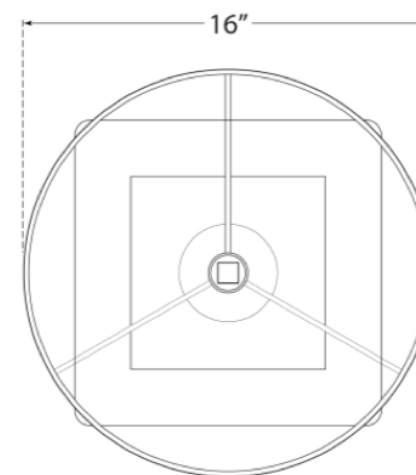

## Beekman Small Table Lamp

Height: 27.5"

Width: 16"

Base: 8" Square

Finishes: GRN, GRY, MSH

Shade Treatments: L, PK

Shade Details: 16" x 16" x 12"

Socket: E26 Keyless w/ Line Switch

Wattage: 75 A

Top View