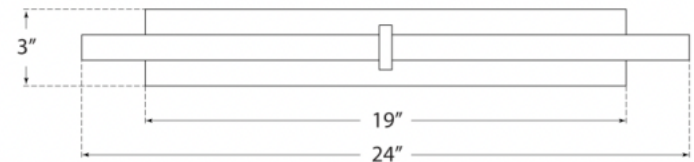

## Axis 24" Picture Light

Height: 3"

Width: 24"

Extension: 8"

Backplate: 3" x 19" Rectangle

Socket: Dedicated LED

Wattage: 20w (1600lm)

UL Only

Weight: 5 lbs.

Top View

Front View