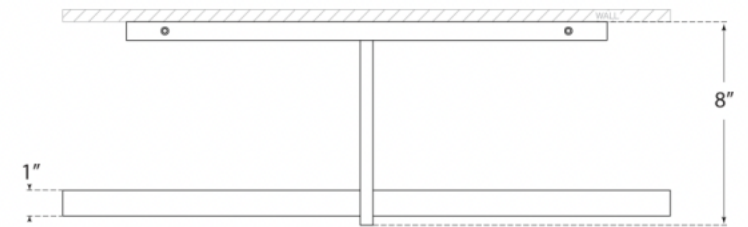

## Axis 24" Picture Light

Height: 3"

Width: 24"

Extension: 8"

Backplate: 3" x 19" Rectangle

Socket: Dedicated LED

Wattage: 20w (1600lm)

UL Only

Weight: 5 lbs.

Top View

Front View