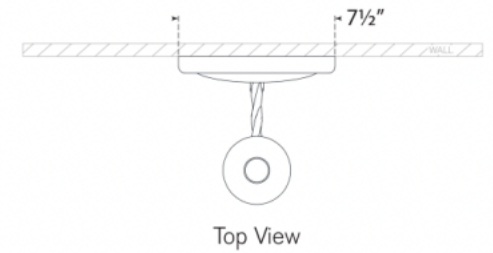

STOFFER HOME

Ancram Single Sconce

Height: 10.75"

Width: 7.5"

Extension: 8"

Backplate: 7.5" x 10.5" Oval

Socket: E12 Candelabra

Wattage: 5.5 LED B11

UL Only

Top View

Side View

Front View