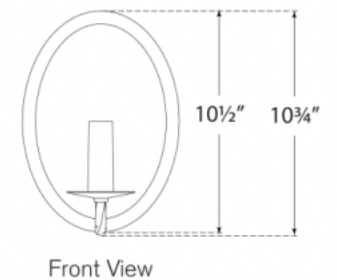

STOFFER HOME

Ancram Single Sconce

Height: 10.75"

Width: 7.5"

Extension: 8"

Backplate: 7.5" x 10.5" Oval

Socket: E12 Candelabra

Wattage: 5.5 LED B11

UL Only

Top View

Side View

Front View