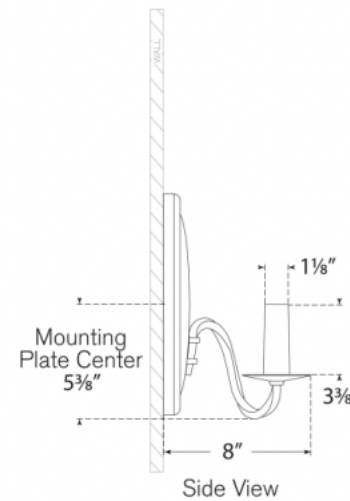

STOFFER HOME

Ancram Single Sconce

Height: 10.75"

Width: 7.5"

Extension: 8"

Backplate: 7.5" x 10.5" Oval

Socket: E12 Candelabra

Wattage: 5.5 LED B11

UL Only

Top View

Side View

Front View