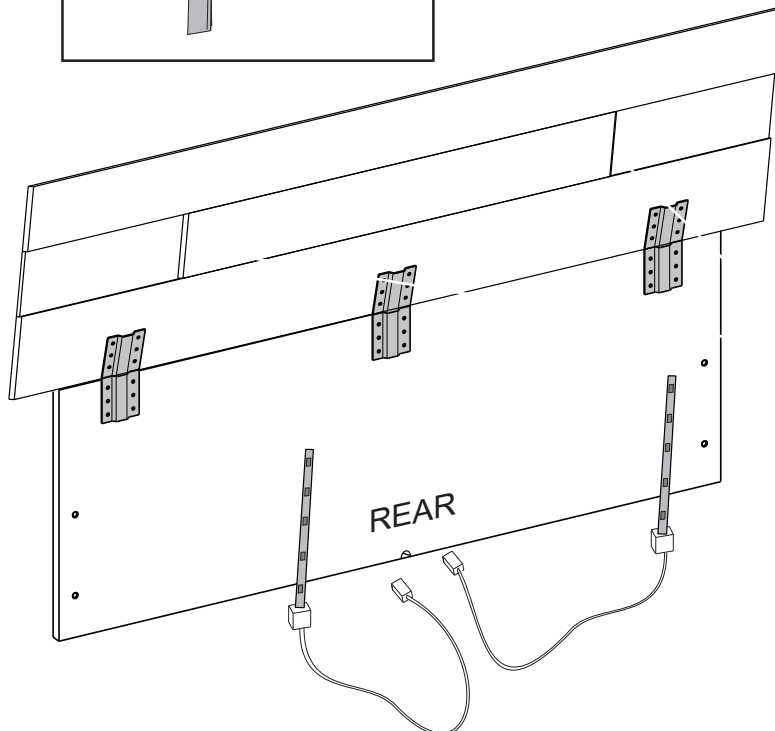

Bed Lighting System

QS

KS

CAL

160

180

1

2