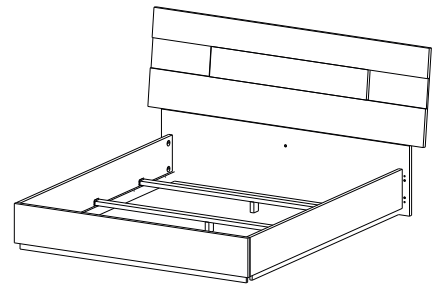

Bed Lighting System

QS

KS

CAL

160

180

1

2