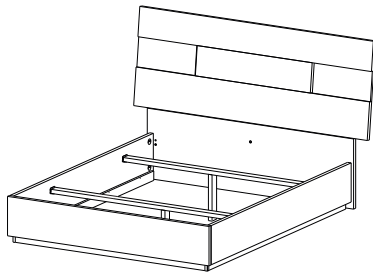

Bed Lighting System

QS

KS

CAL

160

180

1

2