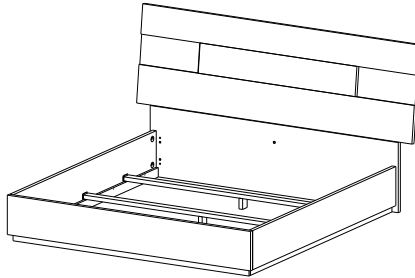

Bed Lighting System

QS

KS

CAL

160

180

1

2