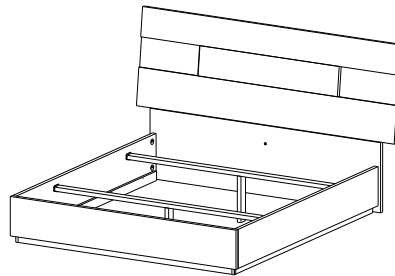

Bed Lighting System

QS

KS

CAL

160

180

1

2