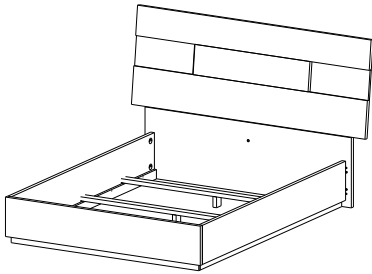

Bed Lighting System

QS

KS

CAL

160

180

1

2