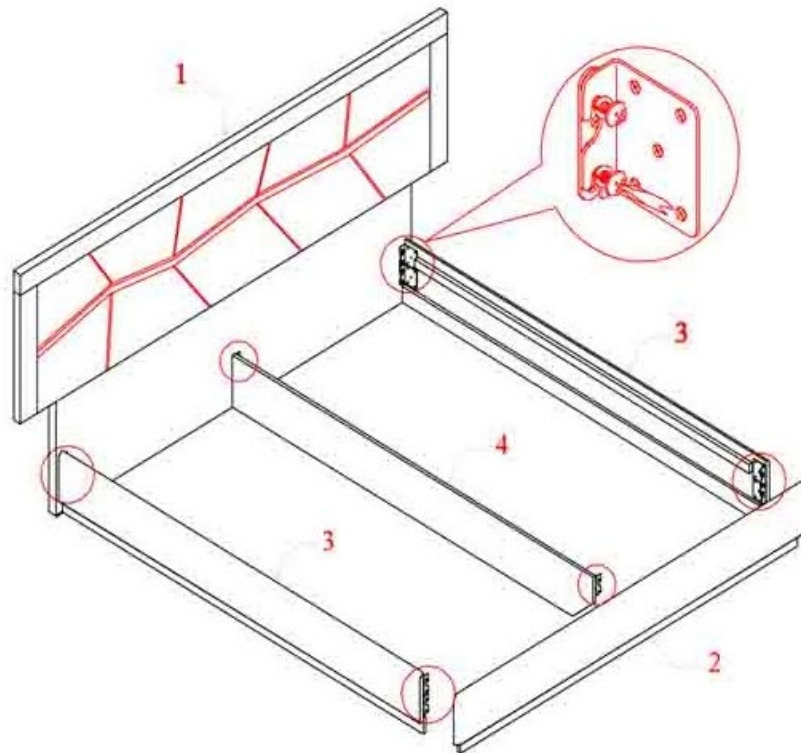

Hold down and place mirror frame on dressing table and align at the back of dresser.

2

Make sure mirror frame is at the center of dresser . Use measuring tape to ensure the mirror frame distant balanced.

3

Refer marking on mirror support and tighten all screws.

4

Assembled Dresser & Mirror

Assembly Instruction

Model No : TURIN Bed

Thank you for purchasing this quality product.

Please check all packing material carefully which may have come loose inside the carton during shipment.

PART LIST

No	Description	Qty
1	Headboard	1pc
2	Footboard	1pc
3	Side Rail	2pcs
4	Center Rail	1pc
5	Slat	1set

HARDWARE LIST

No	Description	Qty
A	TRUSS HD C/B M4 x 32mm 	6pcs

Step : 1

Step : 2