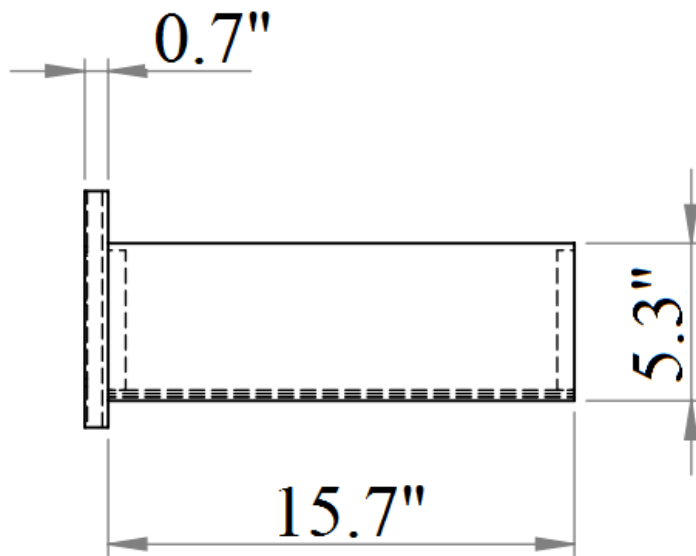

SKU: 17854

Detailed Dimensions

Turin Bedroom

Queen Size

Front View

Side View

King Size

Front View

Side View

Back View

Side View

Chest

Chest

Front View

Side View

Chest Drawer

Top View

Chest Drawer

Front View

Side View

Night Stand

**Side table
(Left side)**

**Side table
(Right side)**

Front View