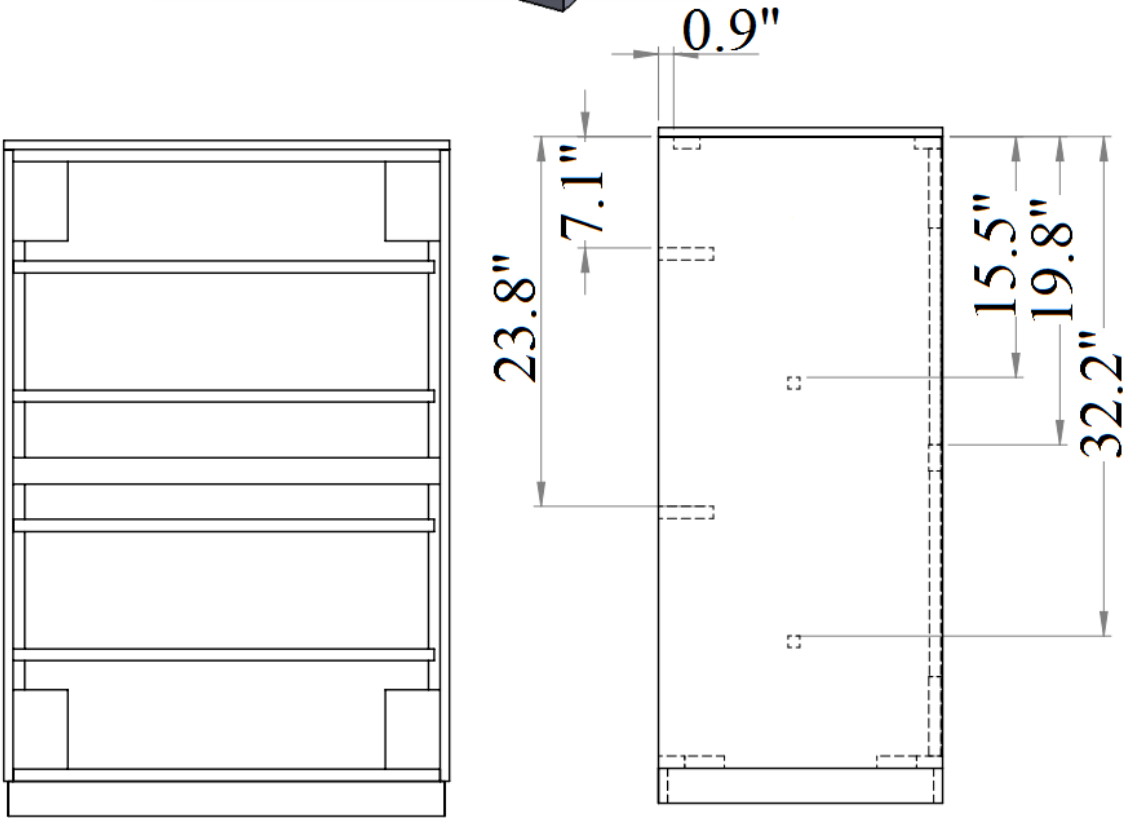

SKU: 17854

Detailed Dimensions

Turin Bedroom

Queen Size

Front View

Side View

King Size

Front View

Side View

Back View

Side View

Chest

Chest

Front View

Side View

Chest Drawer

Top View

Chest Drawer

Front View

Side View

Night Stand

**Side table
(Left side)**

**Side table
(Right side)**

Front View

Side View

Night Stand

Front View

Side View

Night Stand (Top Drawer)

Top View

Night Stand (Top Drawer)

Night Stand (Bottom Drawer)