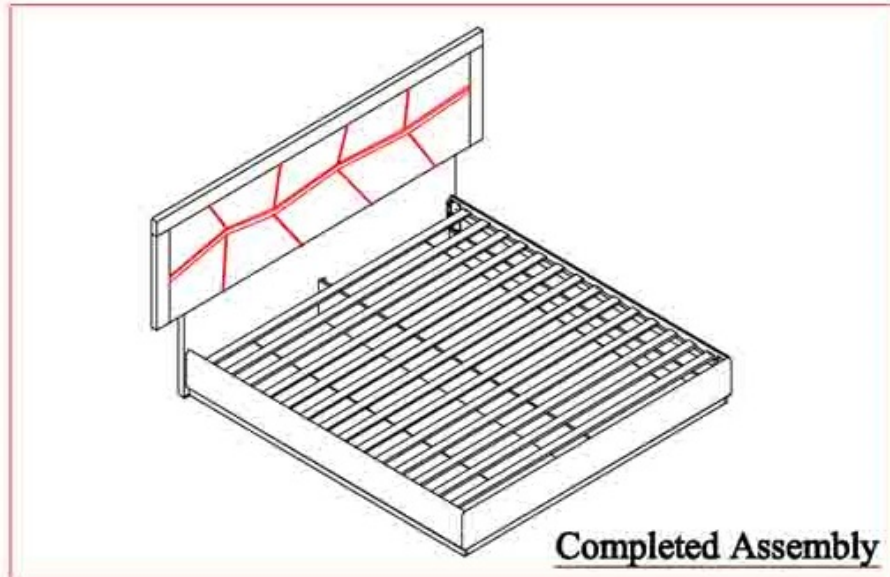

Hold down and place mirror frame on dressing table and align at the back of dresser.

2

Make sure mirror frame is at the center of dresser . Use measuring tape to ensure the mirror frame distant balanced.

3

Refer marking on mirror support and tighten all screws.

4

Assembled Dresser & Mirror

Assembly Instruction

Model No : TURIN Bed

Thank you for purchasing this quality product.

Please check all packing material carefully which may have come loose inside the carton during shipment.

PART LIST

No	Description	Qty
1	Headboard	1pc
2	Footboard	1pc
3	Side Rail	2pcs
4	Center Rail	1pc
5	Slat	1set

HARDWARE LIST

No	Description	Qty
A	TRUSS HD C/B M4 x 32mm 	6pcs

Step : 1

Step : 2