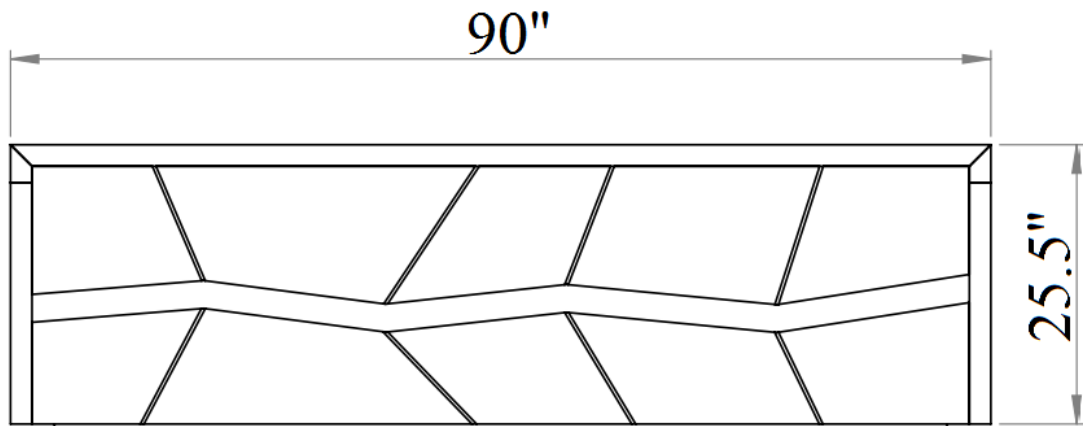

SKU: 17854

Detailed Dimensions

Turin Bedroom

Queen Size

Front View

Side View

King Size

Front View

Side View

Back View

Side View

Chest

Chest

Front View

Side View

Chest Drawer

Top View

Chest Drawer

Front View

Side View

Night Stand

**Side table
(Left side)**

**Side table
(Right side)**

Front View