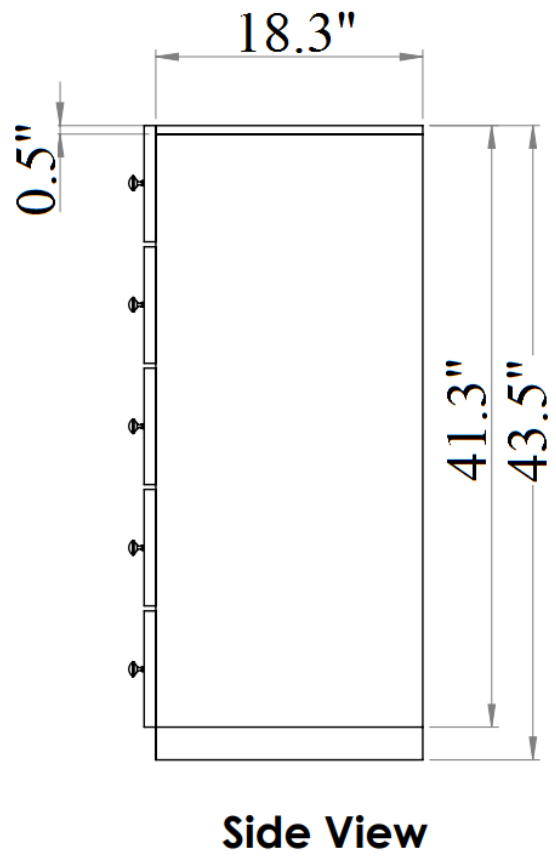

SKU: 17854

Detailed Dimensions

Turin Bedroom

Queen Size

Front View

Side View

King Size

Front View

Side View

Back View

Side View

Chest

Chest

Front View

Side View

Chest Drawer

Top View

Chest Drawer

Front View

Side View

Night Stand

**Side table
(Left side)**

**Side table
(Right side)**

Front View

Side View

Night Stand

Front View

Side View

Night Stand (Top Drawer)

Top View

Night Stand (Top Drawer)

Night Stand (Bottom Drawer)