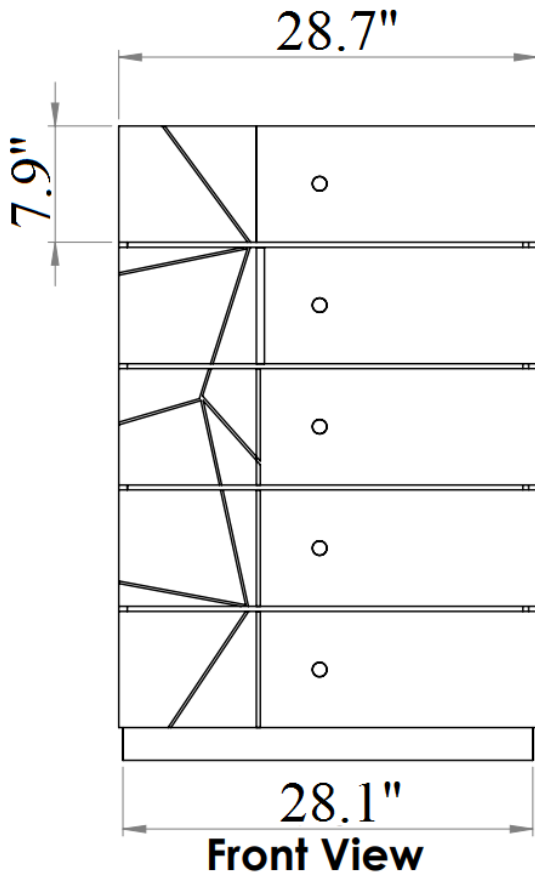

SKU: 17854

Detailed Dimensions

Turin Bedroom

Queen Size

Front View

Side View

King Size

Front View

Side View

Back View

Side View

Chest

Chest

Front View

Side View

Chest Drawer

Top View

Chest Drawer

Front View

Side View

Night Stand

**Side table
(Left side)**

**Side table
(Right side)**

Front View

Side View

Night Stand

Front View

Side View

Night Stand (Top Drawer)

Top View

Night Stand (Top Drawer)

Night Stand (Bottom Drawer)