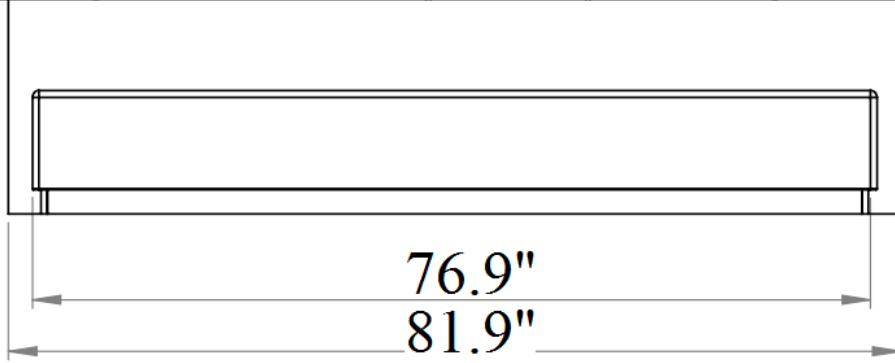

SKU: 17854

Detailed Dimensions

Turin Bedroom

Queen Size

Front View

Side View

King Size

Front View

Side View

Back View

Side View

Chest

Chest

Front View

Side View

Chest Drawer

Top View

Chest Drawer

Front View

Side View

Night Stand

**Side table
(Left side)**

**Side table
(Right side)**

Front View