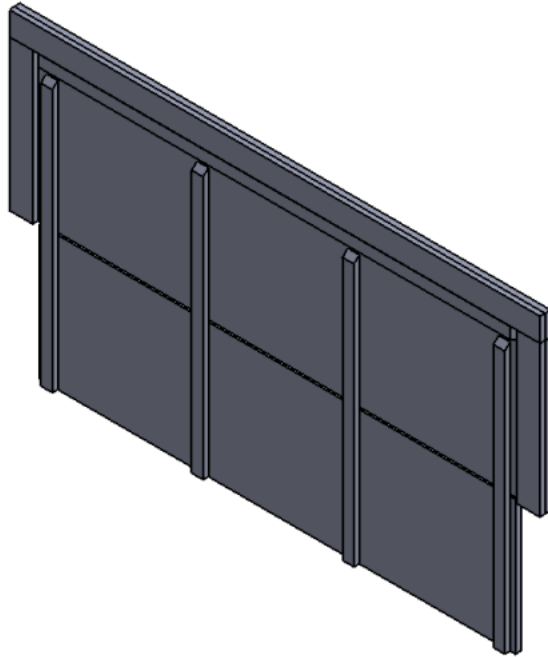

SKU: 17854

Detailed Dimensions

Turin Bedroom

Queen Size

Front View

Side View

King Size

Front View

Side View

Back View

Side View

Chest

Chest

Front View

Side View

Chest Drawer

Top View

Chest Drawer

Front View

Side View

Night Stand

**Side table
(Left side)**

**Side table
(Right side)**

Front View

Side View

Night Stand

Front View

Side View

Night Stand (Top Drawer)

Top View

Night Stand (Top Drawer)

Night Stand (Bottom Drawer)