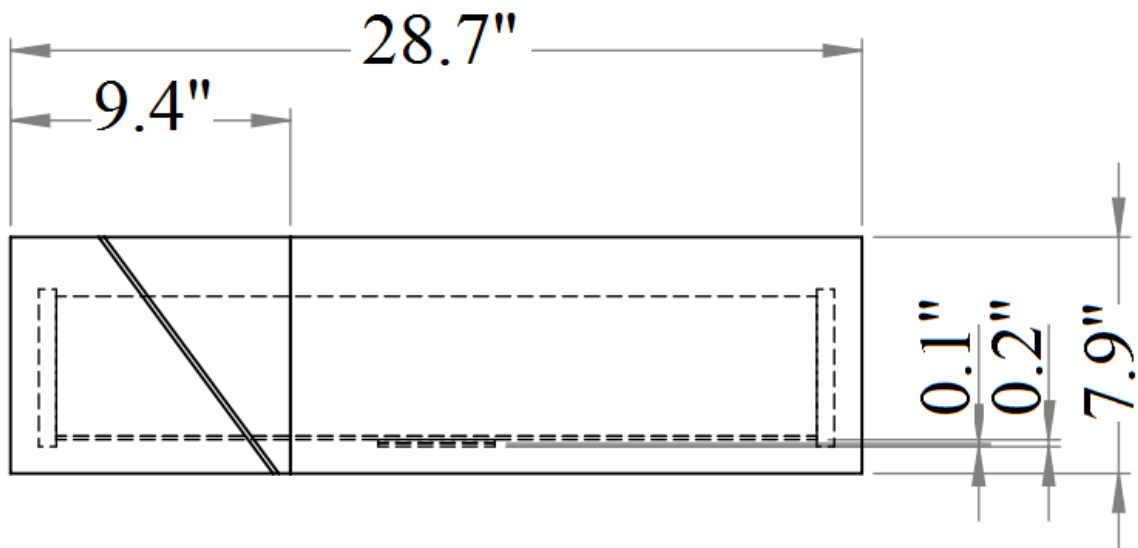

SKU: 17854

Detailed Dimensions

Turin Bedroom

Queen Size

Front View

Side View

King Size

Front View

Side View

Back View

Side View

Chest

Chest

Front View

Side View

Chest Drawer

Top View

Chest Drawer

Front View

Side View

Night Stand

**Side table
(Left side)**

**Side table
(Right side)**

Front View