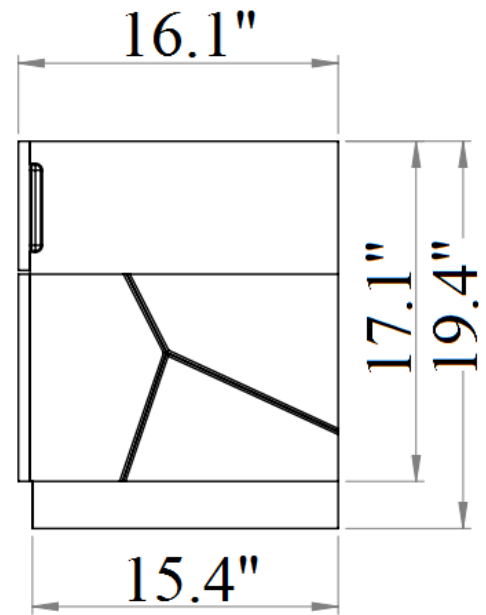

SKU: 17854

Detailed Dimensions

Turin Bedroom

Queen Size

Front View

Side View

King Size

Front View

Side View

Back View

Side View

Chest

Chest

Front View

Side View

Chest Drawer

Top View

Chest Drawer

Front View

Side View

Night Stand

**Side table
(Left side)**

**Side table
(Right side)**

Front View

Side View

Night Stand

Front View

Side View

Night Stand (Top Drawer)

Top View

Night Stand (Top Drawer)

Night Stand (Bottom Drawer)