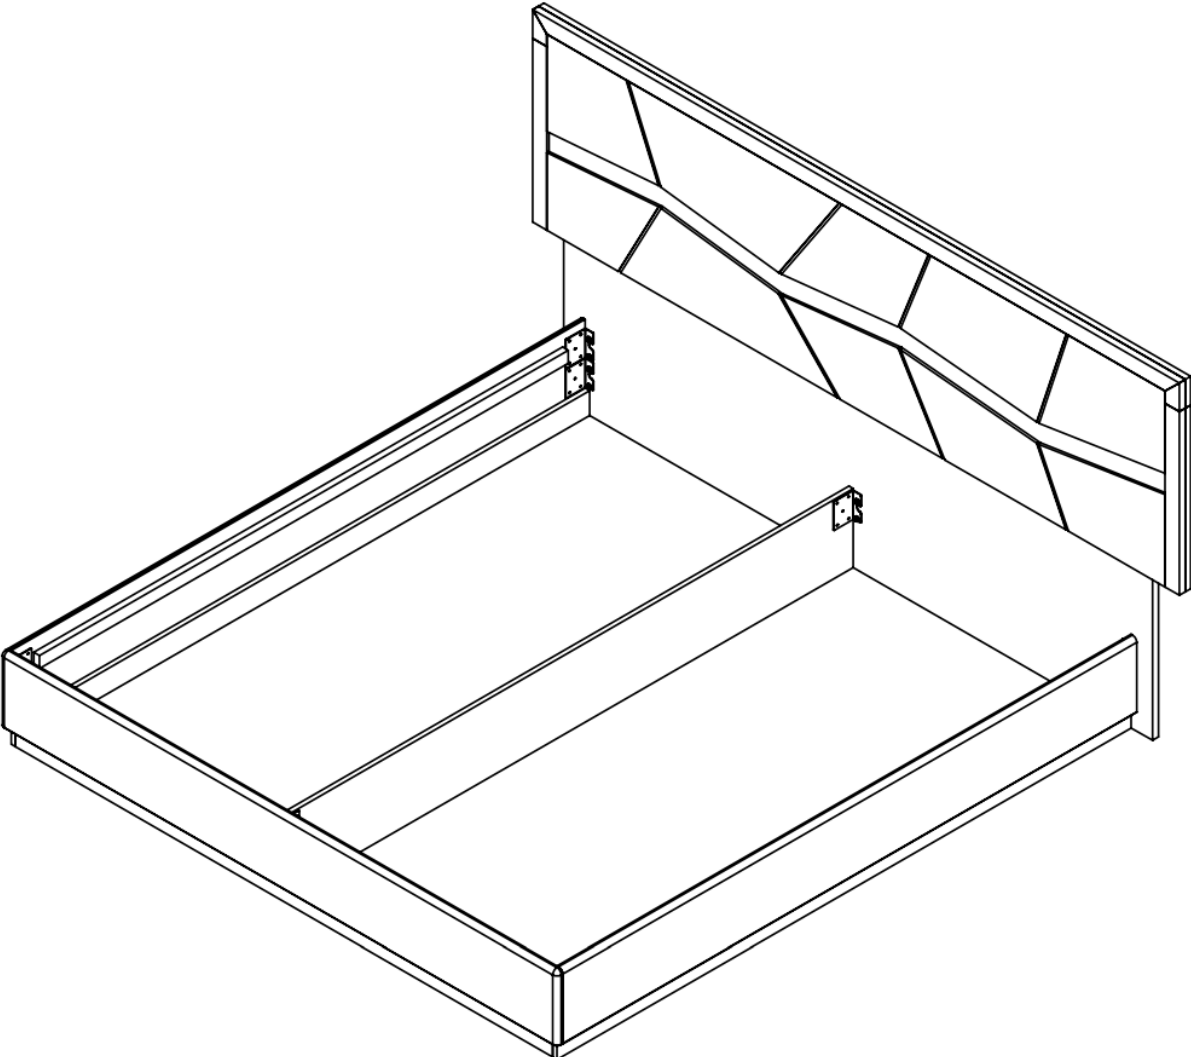

44 National Road
Edison, NJ 08817
www.jnmfurniture.biz

SKU: 17854

Turin Bedroom

A fresh perspective on modern furniture. The Turin Bedroom adds a charming combination of light grey and black lacquer & uniquely designed headboard that features led lighting. The case goods feature sophisticated design, as well as incredibly crafted details to add a subtle touch of elegance.

SKU: 17854

Detailed Dimensions

Turin Bedroom

Queen Size

Front View

Side View

King Size

Front View

Side View

Back View

Side View

Chest

Chest

Front View

Side View

Chest Drawer

Side View

Night Stand

Front View

Side View

Night Stand (Top Drawer)

Top View

Night Stand (Top Drawer)

Night Stand (Bottom Drawer)