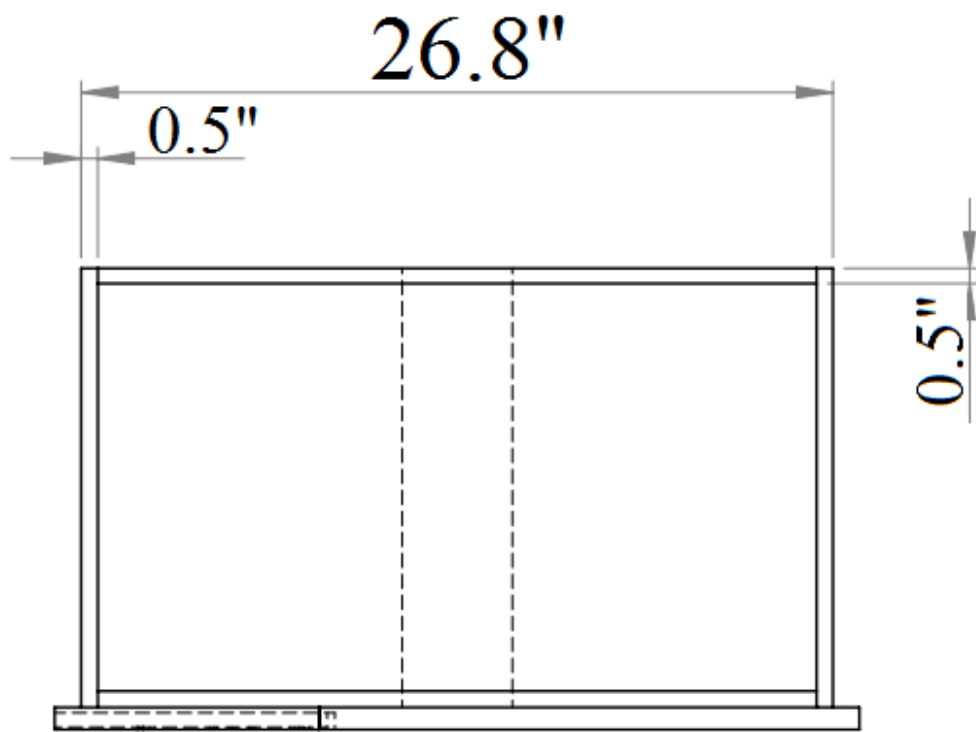

SKU: 17854

Detailed Dimensions

Turin Bedroom

Queen Size

Front View

Side View

King Size

Front View

Side View

Back View

Side View

Chest

Chest

Front View

Side View

Chest Drawer

Top View

Chest Drawer

Front View

Side View

Night Stand

**Side table
(Left side)**

**Side table
(Right side)**

Front View