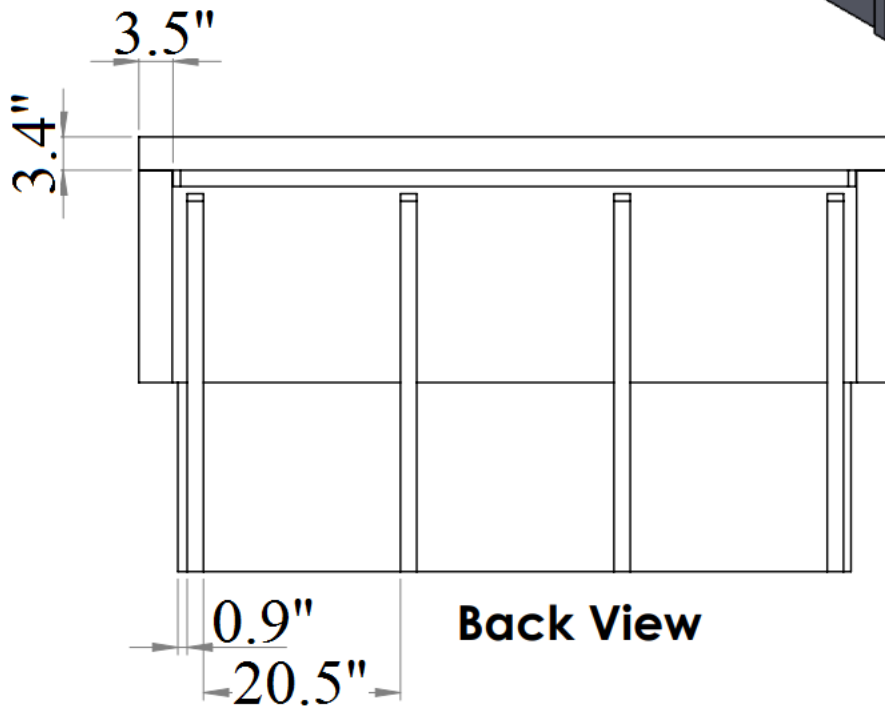

SKU: 17854

Detailed Dimensions

Turin Bedroom

Queen Size

Front View

Side View

King Size

Front View

Side View

Back View

Side View

Chest

Chest

Front View

Side View

Chest Drawer

Top View

Chest Drawer

Front View

Side View

Night Stand

**Side table
(Left side)**

**Side table
(Right side)**

Front View