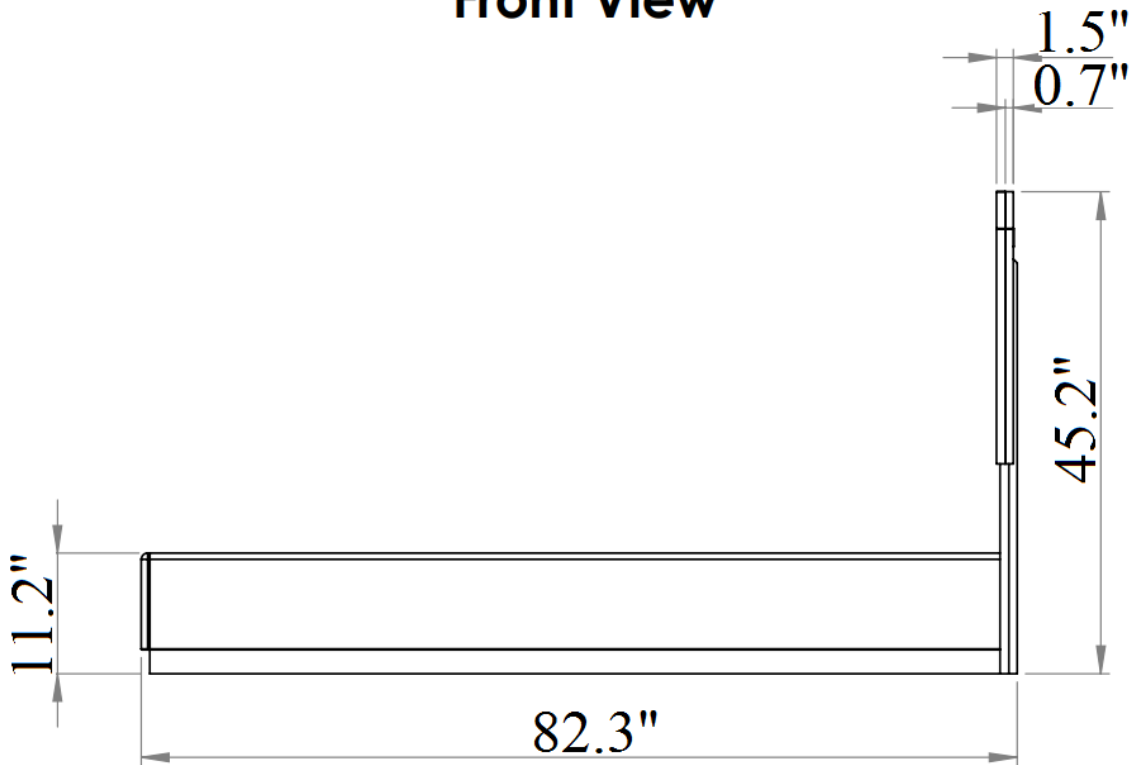

SKU: 17854

Detailed Dimensions

Turin Bedroom

Queen Size

Front View

Side View

King Size

Front View