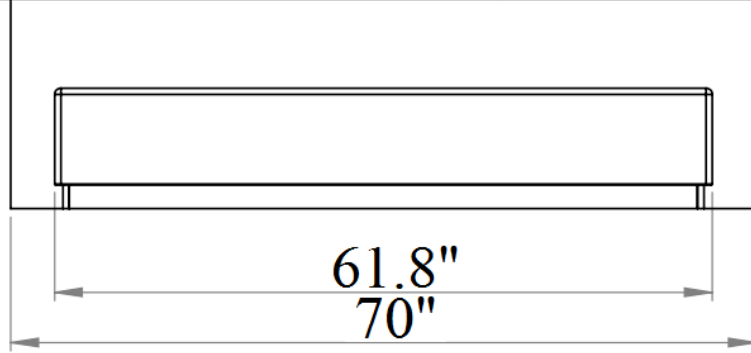

SKU: 17854

Detailed Dimensions

Turin Bedroom

Queen Size

Front View

Side View

King Size

Front View