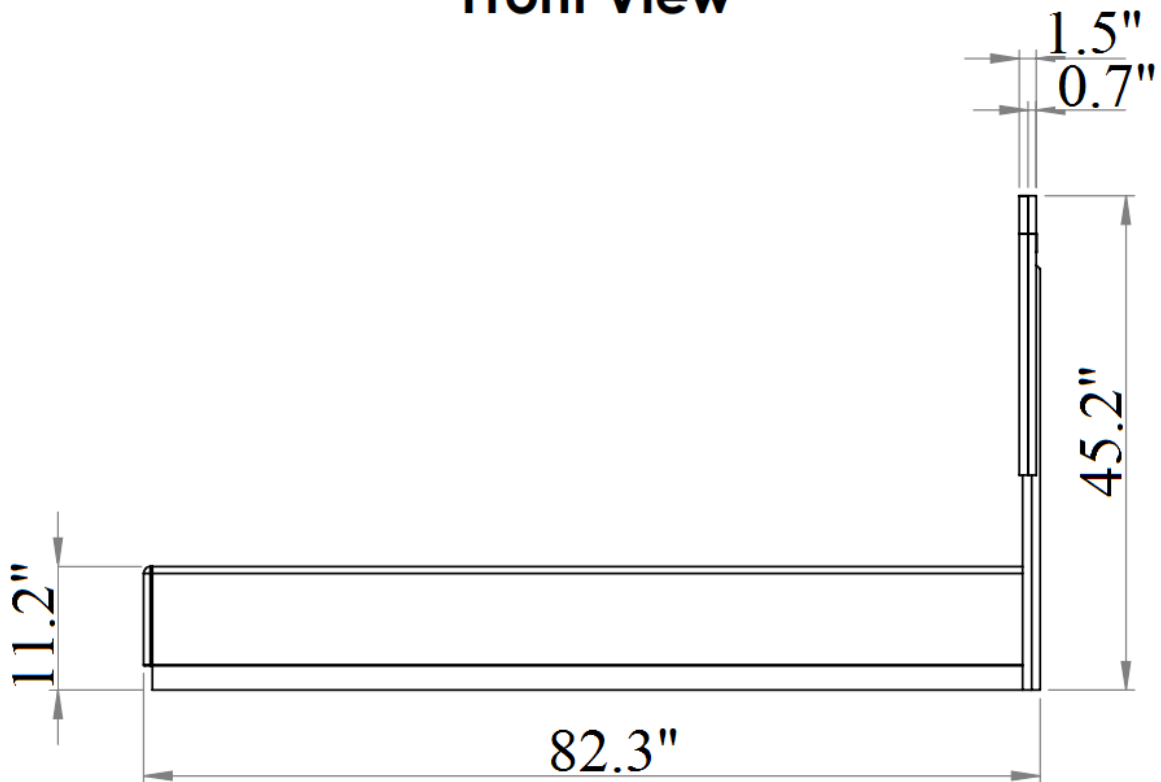

SKU: 17854

Detailed Dimensions

Turin Bedroom

Queen Size

Front View

Side View

King Size

Front View