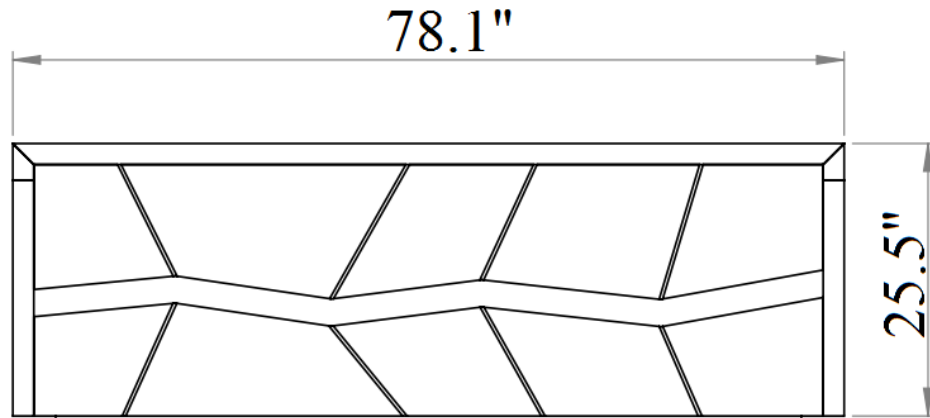

SKU: 17854

Detailed Dimensions

Turin Bedroom

Queen Size

Front View

Side View

King Size

Front View

Side View

Back View

Side View

Chest

Chest

Front View

Side View

Chest Drawer