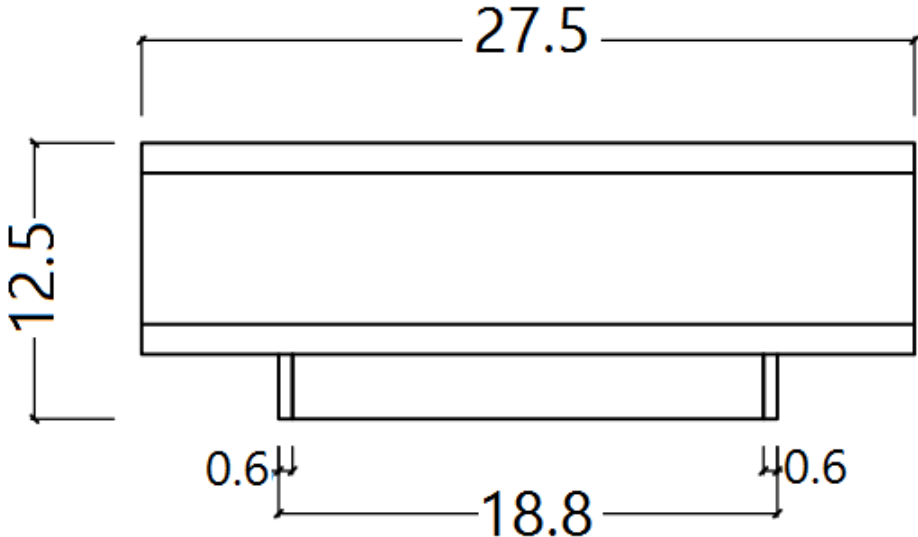

SKU: 17514

Detailed Dimensions

LP Tudor CT

Top View

Front View

Side View

Assembly Instructions

VERSION: 673A

SETTING FITTINGS

DR-673A

FITTINGS	SPEC.	AMOUNT	FITTINGS	SPEC.	AMOUNT
A	 $\phi 15$	8PCS	B	 $\phi 8 \times 30$	14PCS
C	 L=95mm	8PCS	D	 M8	8PCS
E	 14mm	1PC	F		8PCS
G	 $\phi 38$	4PCS			

Step 1

Step 2

Step 3

Step 4 (Final Step)