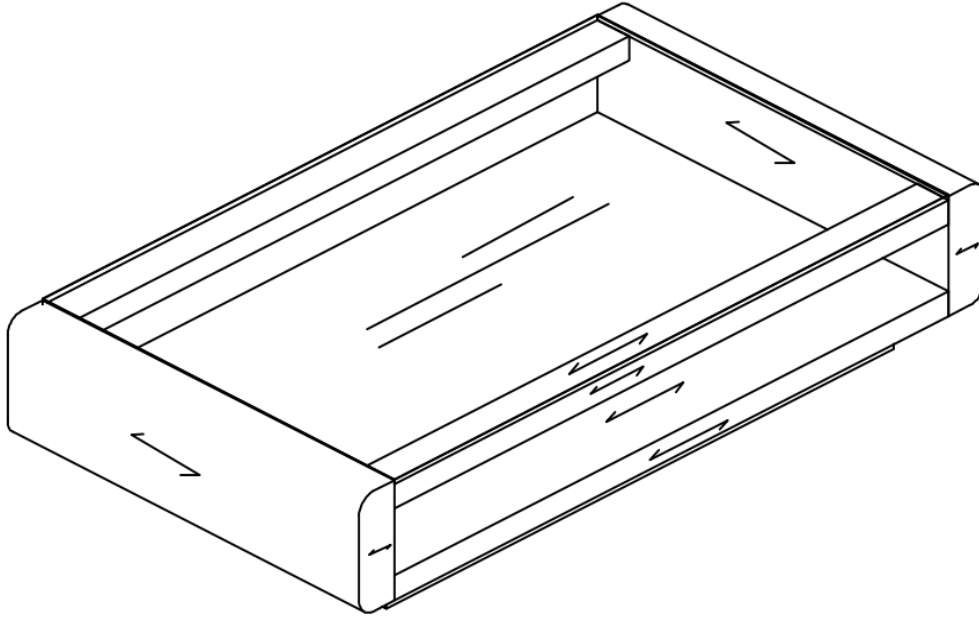

44 National Road
Edison, NJ 08817
www.jnmfurniture.biz

SKU: 17514

LP Tudor CT

The Tudor coffee table imparts a classy timelessness that gives sophistication to any living space. Crafted from Walnut wood veneer along with an accent, black tempered glass the Tudor coffee table is made with fine craftsmanship.

SKU: 17514

Detailed Dimensions

LP Tudor CT

Top View

Front View

Side View

Assembly Instructions

VERSION: 673A