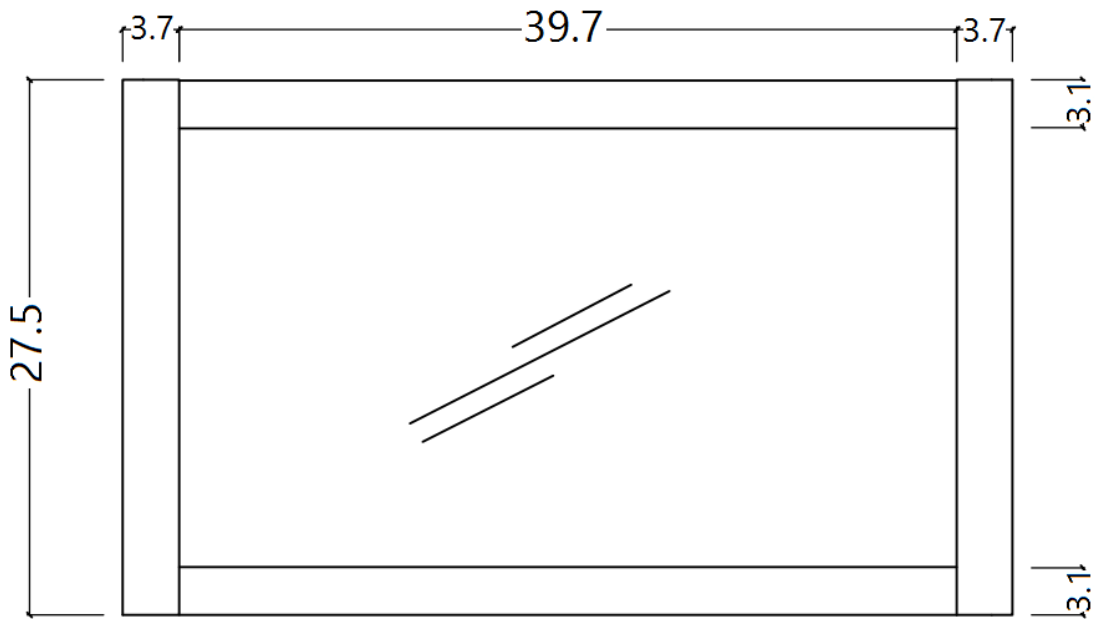

44 National Road
Edison, NJ 08817
www.jnmfurniture.biz

SKU: 17514

LP Tudor CT

The Tudor coffee table imparts a classy timelessness that gives sophistication to any living space. Crafted from Walnut wood veneer along with an accent, black tempered glass the Tudor coffee table is made with fine craftsmanship.

SKU: 17514

Detailed Dimensions

LP Tudor CT

Top View

Front View

Side View

Assembly Instructions

VERSION: 673A

SETTING FITTINGS

DR-673A

FITTINGS	SPEC.	AMOUNT	FITTINGS	SPEC.	AMOUNT
A	 $\phi 15$	8PCS	B	 $\phi 8 \times 30$	14PCS
C	 L=95mm	8PCS	D	 M8	8PCS
E	 14mm	1PC	F		8PCS
G	 $\phi 38$	4PCS			

Step 1

Step 2

Step 3

Step 4 (Final Step)