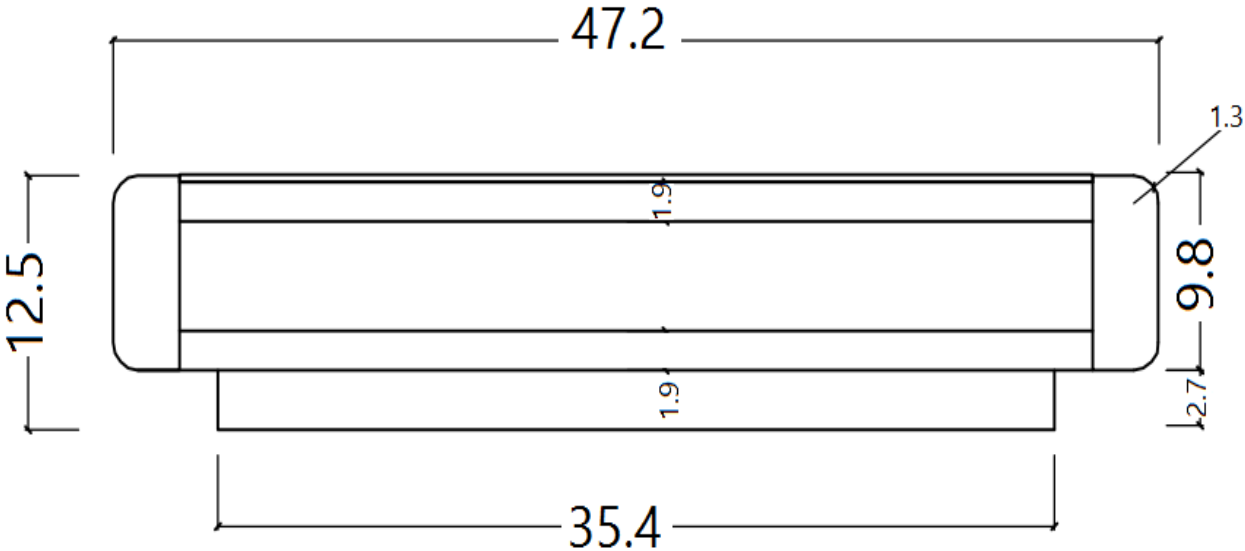

SKU: 17514

Detailed Dimensions

LP Tudor CT

Top View

Front View

Side View

Assembly Instructions

VERSION: 673A

SETTING FITTINGS

DR-673A

FITTINGS	SPEC.	AMOUNT	FITTINGS	SPEC.	AMOUNT
A	 $\phi 15$	8PCS	B	 $\phi 8 \times 30$	14PCS
C	 L=95mm	8PCS	D	 M8	8PCS
E	 14mm	1PC	F		8PCS
G	 $\phi 38$	4PCS			

Step 1

Step 2

Step 3

Step 4 (Final Step)