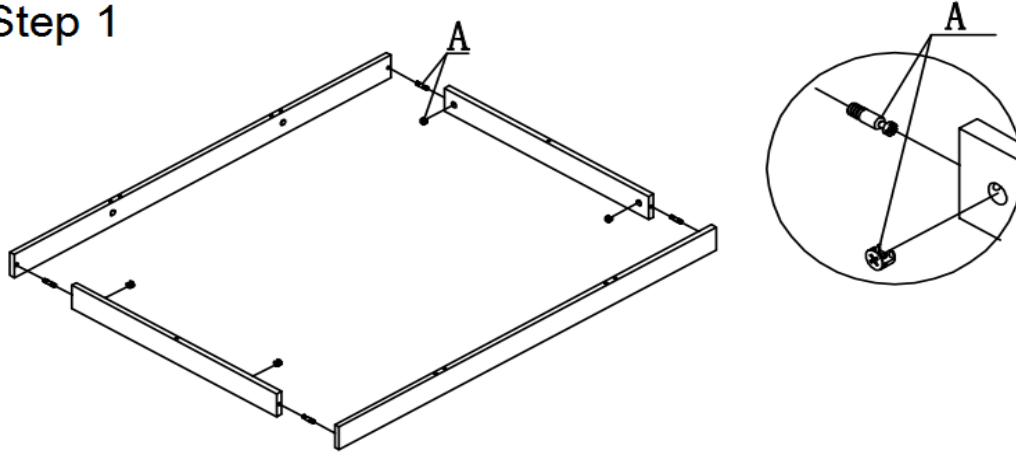

SKU: 17514

Detailed Dimensions

LP Tudor CT

Top View

Front View

Side View

Assembly Instructions

VERSION: 673A

SETTING FITTINGS

DR-673A

FITTINGS	SPEC.	AMOUNT	FITTINGS	SPEC.	AMOUNT
A	 $\phi 15$	8PCS	B	 $\phi 8 \times 30$	14PCS
C	 L=95mm	8PCS	D	 M8	8PCS
E	 14mm	1PC	F		8PCS
G	 $\phi 38$	4PCS			

Step 1

Step 2

Step 3

Step 4 (Final Step)