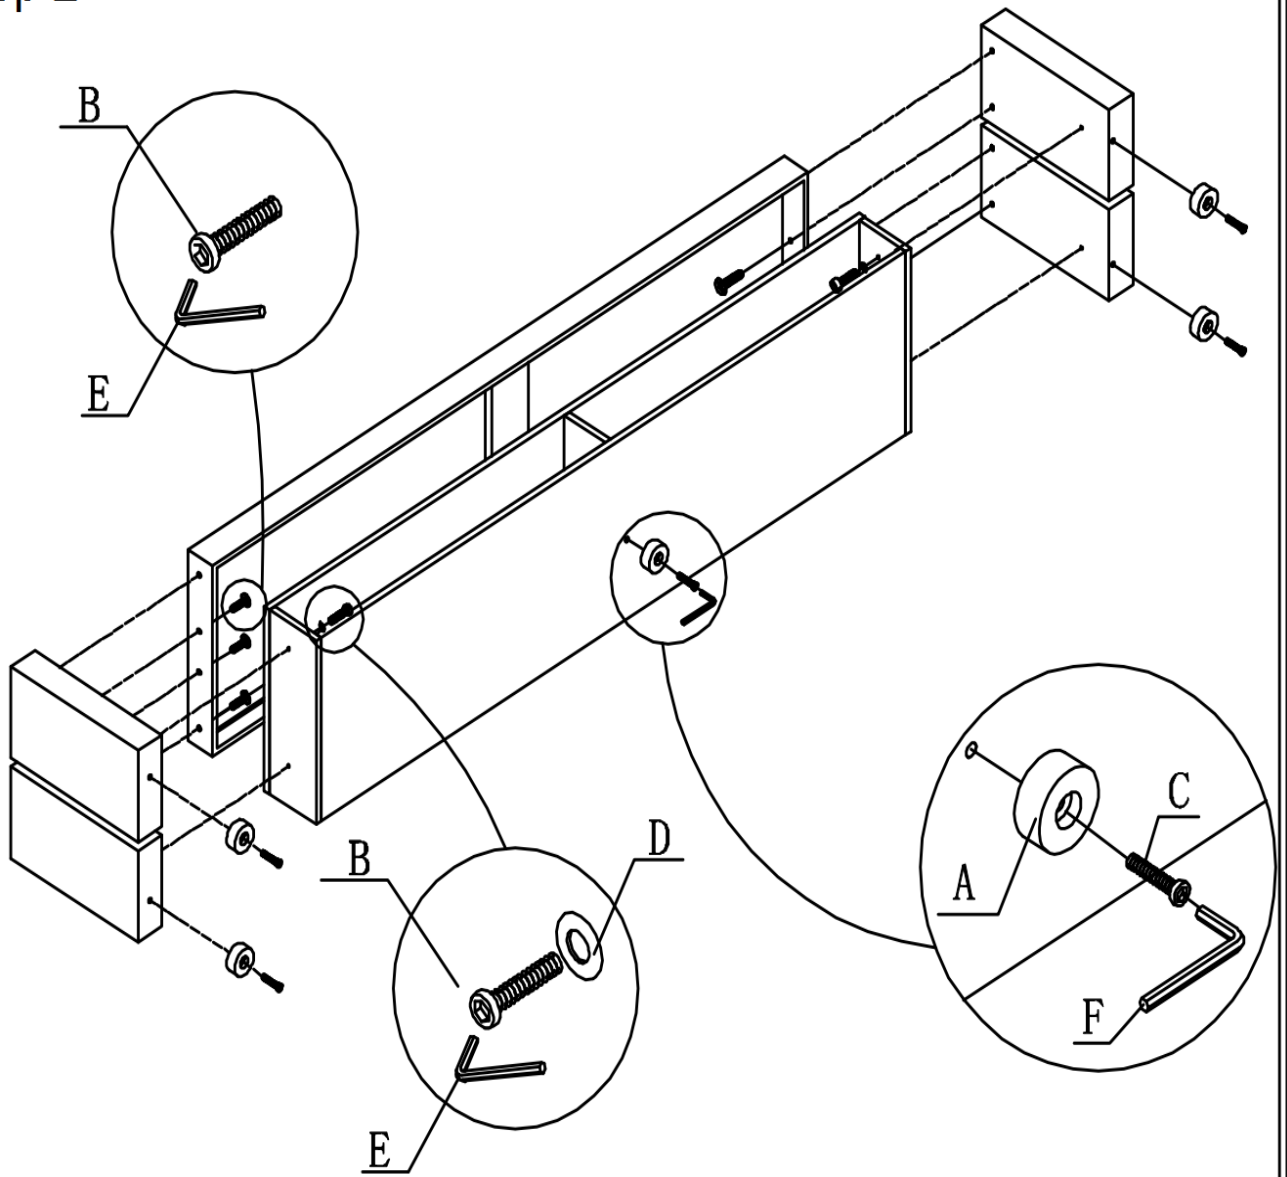

SKU: 18090

Detailed Dimensions

LP Trieste TV Base

Top View

Front View

Side View

Assembly Instructions

VERSION: N933F

SETTING FITTINGS

DR-N933F

FITTINGS	SPEC.	AMOUNT	FITTINGS	SPEC.	AMOUNT
A	 $\phi 30 \times 20$	5PCS	B	 M8X35	12PCS
C	 M8X20	5PCS	D	 $\phi 17 \times \phi 8 \times 2$	4PCS
E	 6mm	1PCS	F	 5mm	1PCS

Step 1

Step 2