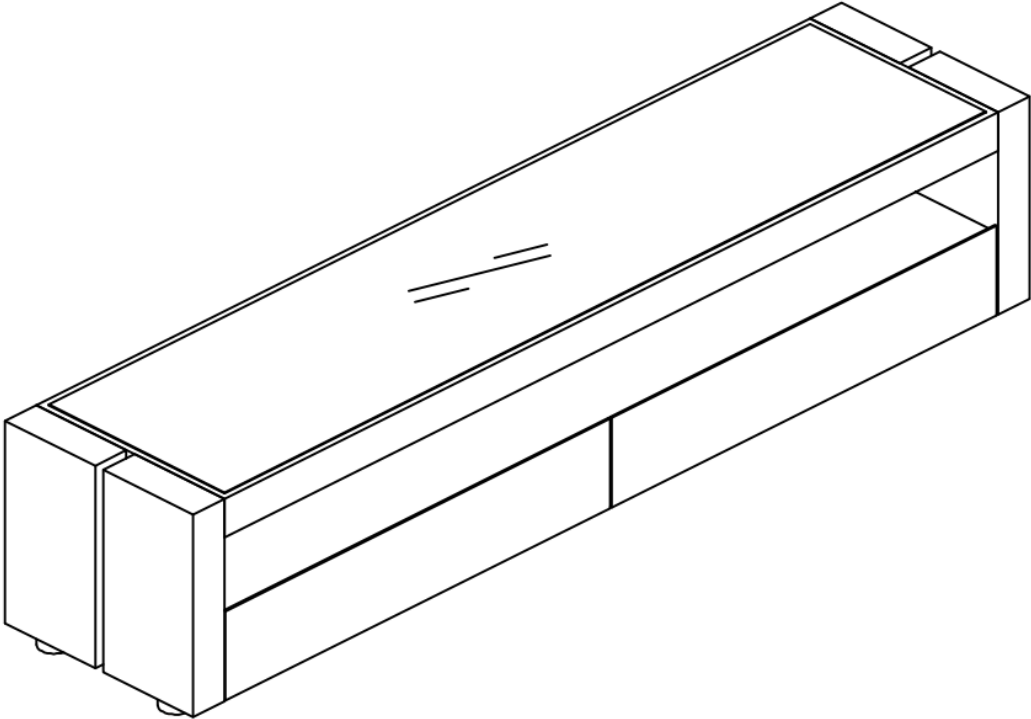

44 National Road
Edison, NJ 08817
www.jnmfurniture.biz

SKU: 18090

LP Trieste TV Base

Crafted in a matte walnut veneer with a black glass top inset in an aluminum frame, the Trieste TV Base is classy, sophisticated, and at the same time simple. This TV unit features a wide matte black shelf with plenty of space for media devices and 2 deep drawers with soft closing tracks for storage.

SKU: 18090

Detailed Dimensions

LP Trieste TV Base

Top View

Front View

Side View

Assembly Instructions

VERSION: N933F