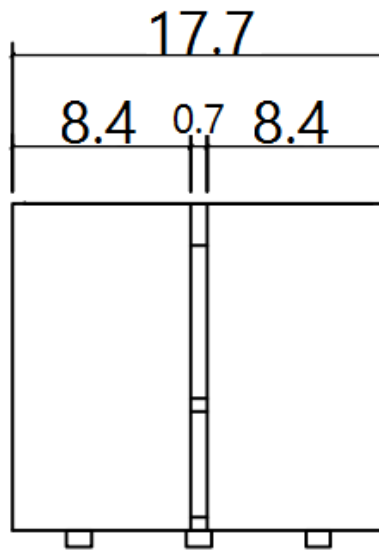

SKU: 18090

Detailed Dimensions

LP Trieste TV Base

Top View

Front View

Side View

Assembly Instructions

VERSION: N933F

SETTING FITTINGS

DR-N933F

FITTINGS	SPEC.	AMOUNT	FITTINGS	SPEC.	AMOUNT
A	 $\phi 30 \times 20$	5PCS	B	 M8X35	12PCS
C	 M8X20	5PCS	D	 $\phi 17 \times \phi 8 \times 2$	4PCS
E	 6mm	1PCS	F	 5mm	1PCS

Step 1

Step 2