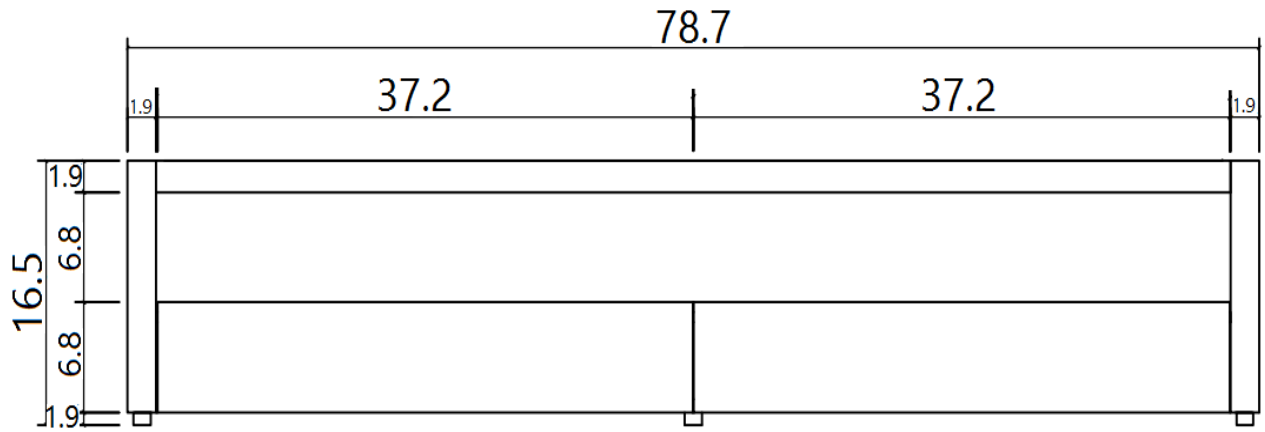

SKU: 18090

Detailed Dimensions

LP Trieste TV Base

Top View

Front View

Side View

Assembly Instructions

VERSION: N933F

SETTING FITTINGS

DR-N933F

FITTINGS	SPEC.	AMOUNT	FITTINGS	SPEC.	AMOUNT
A	 $\phi 30 \times 20$	5PCS	B	 M8X35	12PCS
C	 M8X20	5PCS	D	 $\phi 17 \times \phi 8 \times 2$	4PCS
E	 6mm	1PCS	F	 5mm	1PCS

Step 1

Step 2