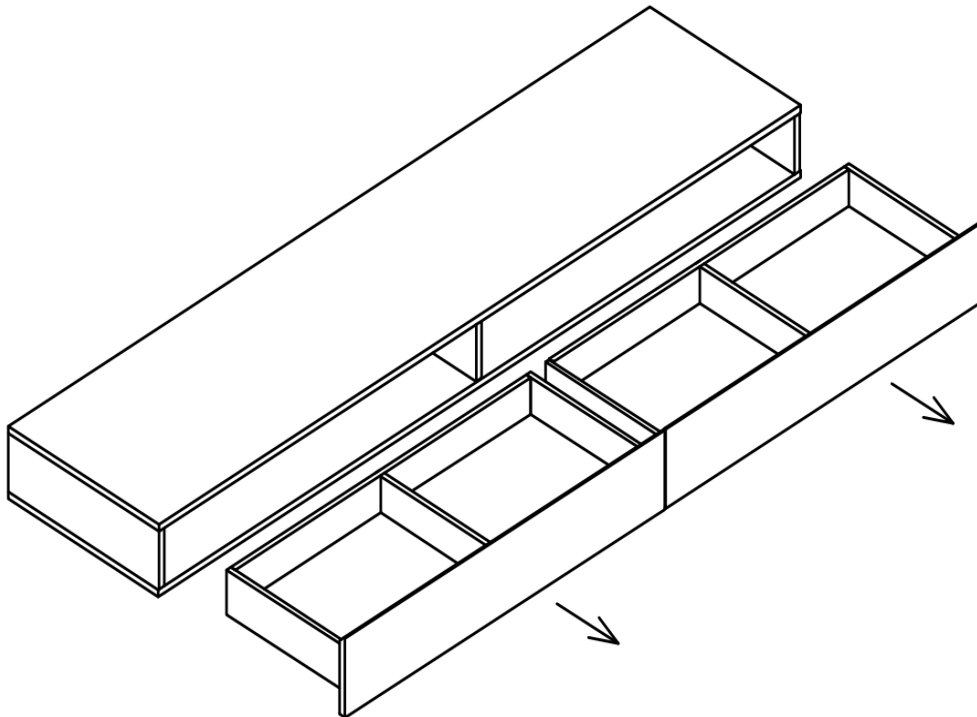

Assembly Instructions

VERSION: N933F

SETTING FITTINGS

DR-N933F

FITTINGS	SPEC.	AMOUNT	FITTINGS	SPEC.	AMOUNT
A	$\phi 30 \times 20$	5PCS	B	M8X35	12PCS
C	M8X20	5PCS	D	$\phi 17 \times \phi 8 \times 2$	4PCS
E	6mm	1PCS	F	5mm	1PCS

Step 1