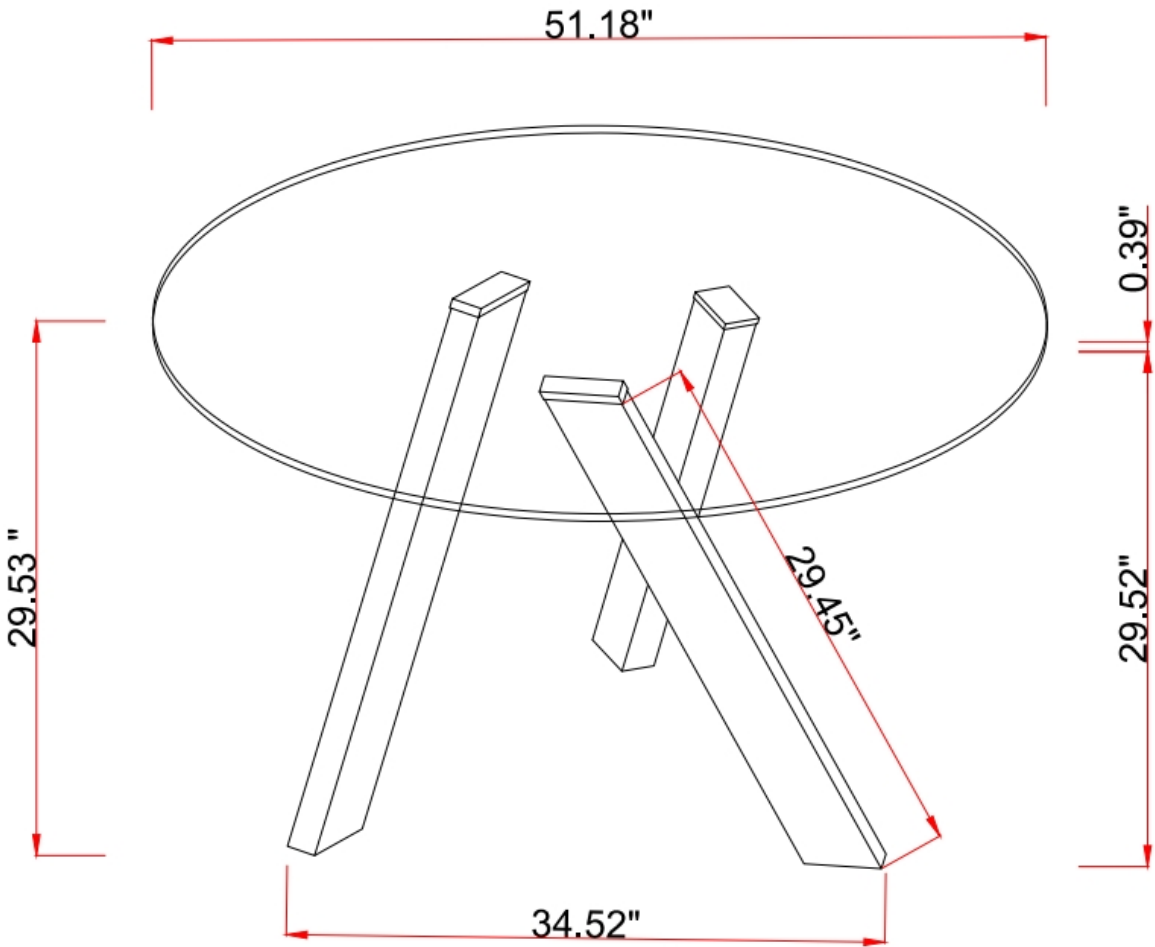

44 National Road
Edison, NJ 08817
www.jnmfurniture.biz

SKU: MC-1290DT

Detailed Dimensions

Tower Round Table

Assembly Instructions

Tower Round Table

A: x3

Spec: M12*800

B: x3

Spec: M12

C: x1

Spec: M12

1

2