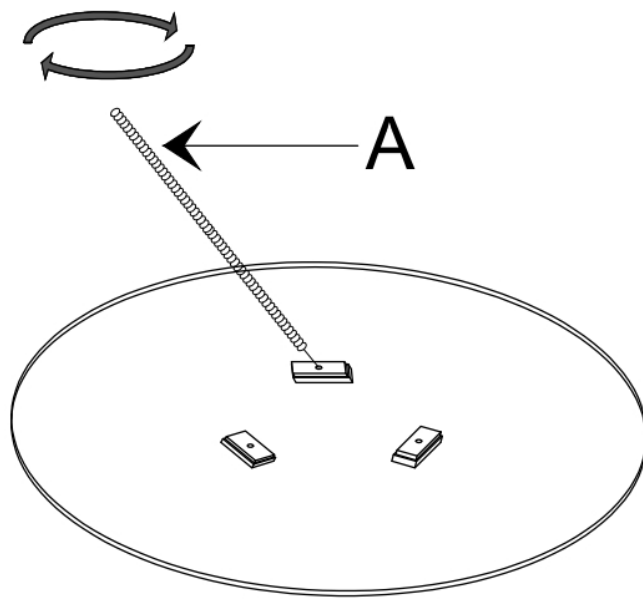

44 National Road
Edison, NJ 08817
www.jnmfurniture.biz

SKU: MC-1290DT

Detailed Dimensions

Tower Round Table

Assembly Instructions

Tower Round Table

A: x3

Spec: M12*800

B: x3

Spec: M12

C: x1

Spec: M12

1

2