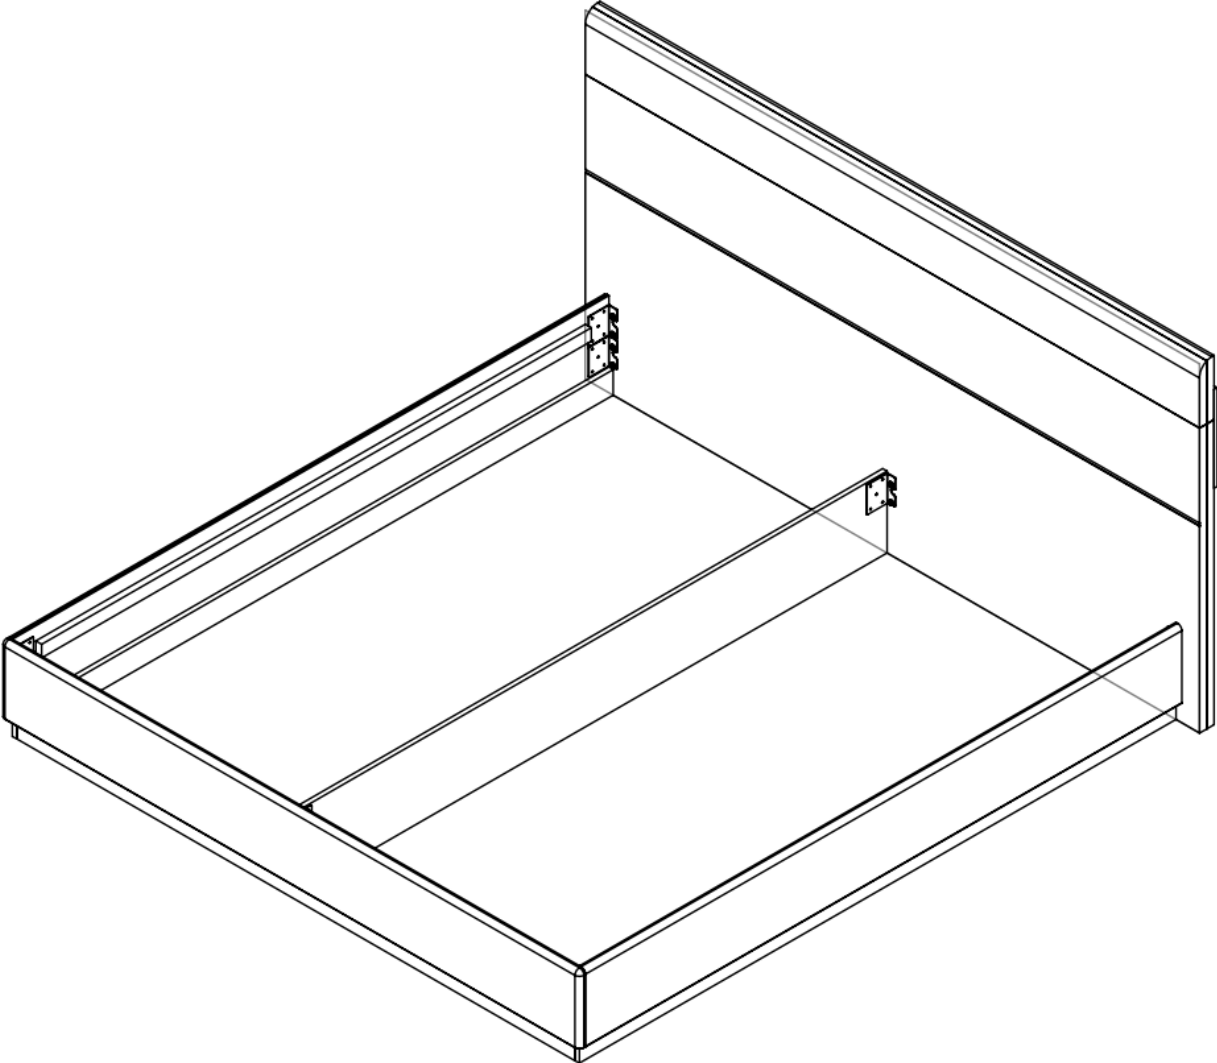

44 National Road
Edison, NJ 08817
www.jnmfurniture.biz

SKU: 18023

Sanremo B Bedroom

J&M is proud to present the Sanremo Bedroom. Available in two different versions, this bed features a visually striking contrast between a Walnut Veneer & a gorgeous white lacquer. The head board features L.E.D's on the headboard that can be switched on or off to easily change the ambience of any bedroom. The Case goods gorgeously compliment the bed, & feature full extension drawers for durability. Available in both Queen & King Sizes

SKU: 18023

Detailed Dimensions

Sanremo B Bedroom

Queen Size

Front View

Side View

King Size

Front View

Side View

Front View

Side View

Chest

Front View

Side View

Chest

Front View

Side View

Chest Drawer

Top View

Chest Drawer

Night Stand

Front View

Side View

Night Stand