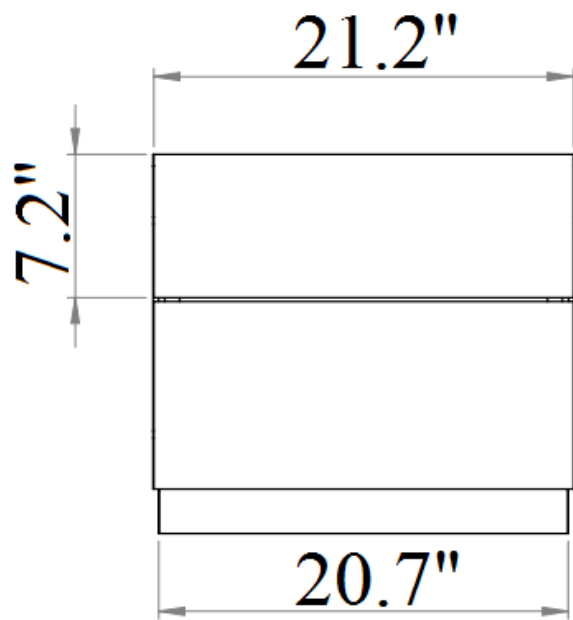

SKU: 18023

Detailed Dimensions

Sanremo B Bedroom

Queen Size

Front View

Side View

King Size

Front View

Side View

Front View

Side View

Chest

Front View

Side View

Chest

Front View

Side View

Chest Drawer

Top View

Chest Drawer

Night Stand

Front View

Side View

Night Stand

Front View

Side View

Night Stand Drawer

Drawer 1

Night Stand Drawer

Drawer 2

**Front View
(Drawer 2)**

Side View