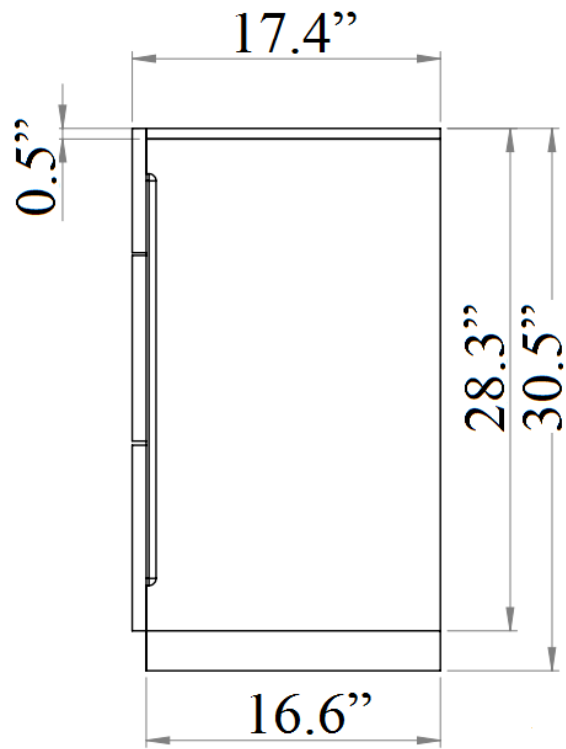

SKU: 18023

Detailed Dimensions

Sanremo B Bedroom

Queen Size

Front View

Side View

King Size

Front View

Front View

Side View

Night Stand Drawer

Drawer 1

Night Stand Drawer

Drawer 2

**Front View
(Drawer 2)**

Side View

Night Stand Drawer

Top View

Dresser & Mirror

Front View

Side View

Dresser & Mirror

Front View

Side View

Dresser & Mirror

Front View

Side View

Dresser Drawer

Drawer 1

**Front View
(Drawer 1)**

Side View

Dresser Drawer