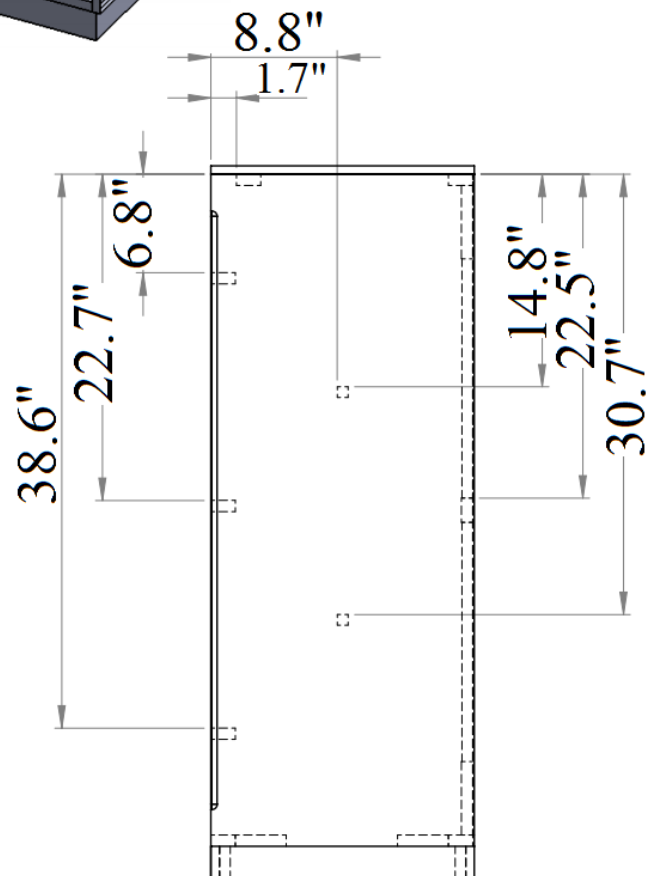

SKU: 18023

Detailed Dimensions

Sanremo B Bedroom

Queen Size

Front View

Side View

King Size

Front View

Side View

Front View

Side View

Chest

Front View

Side View

Chest

Front View

Side View

Chest Drawer

Top View

Chest Drawer

Night Stand

Front View

Side View

Night Stand

Front View

Side View

Night Stand Drawer

Drawer 1

Night Stand Drawer

Drawer 2

**Front View
(Drawer 2)**

Side View