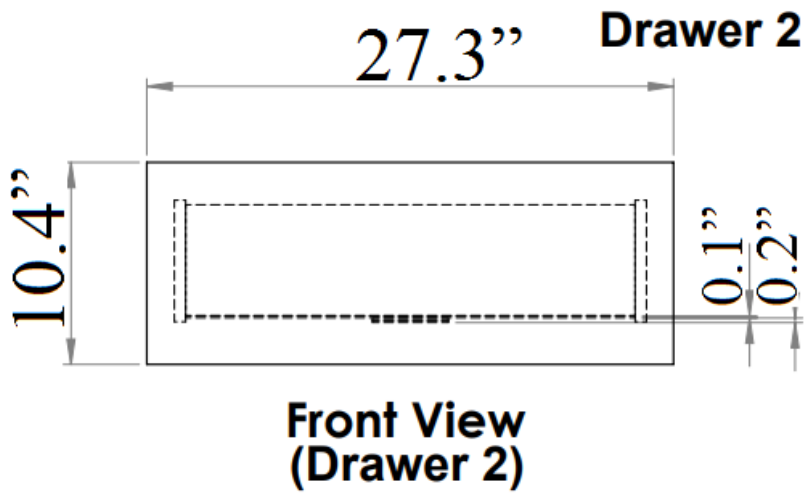

SKU: 18023

Detailed Dimensions

Sanremo B Bedroom

Queen Size

Front View

Side View

King Size

Front View

Night Stand Drawer

Top View

Dresser & Mirror

Front View

Side View

Dresser & Mirror

Front View

Side View

Dresser & Mirror

Front View

Side View

Dresser Drawer

Drawer 1

**Front View
(Drawer 1)**

Side View

Dresser Drawer