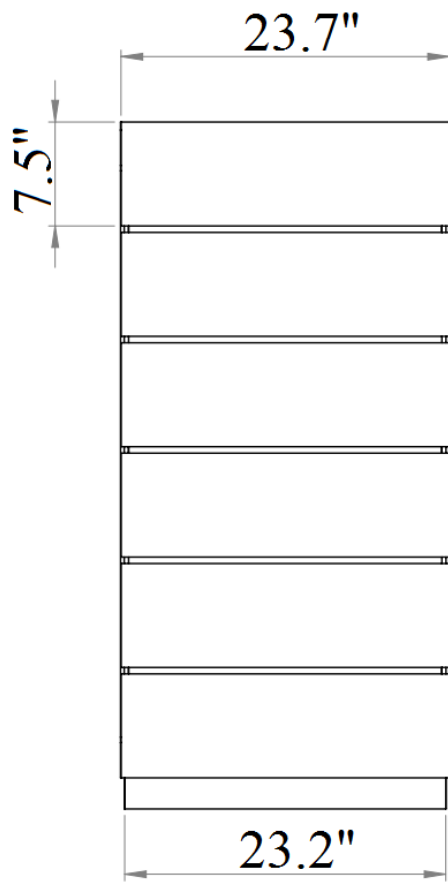

SKU: 18023

Detailed Dimensions

Sanremo B Bedroom

Queen Size

Front View

Side View

King Size

Front View

Side View

Front View

Side View

Chest

Front View

Side View

Chest

Front View

Side View

Chest Drawer

Top View

Chest Drawer

Night Stand

Front View

Side View

Night Stand

Front View

Side View

Night Stand Drawer

Drawer 1

Night Stand Drawer

Drawer 2

**Front View
(Drawer 2)**

Side View