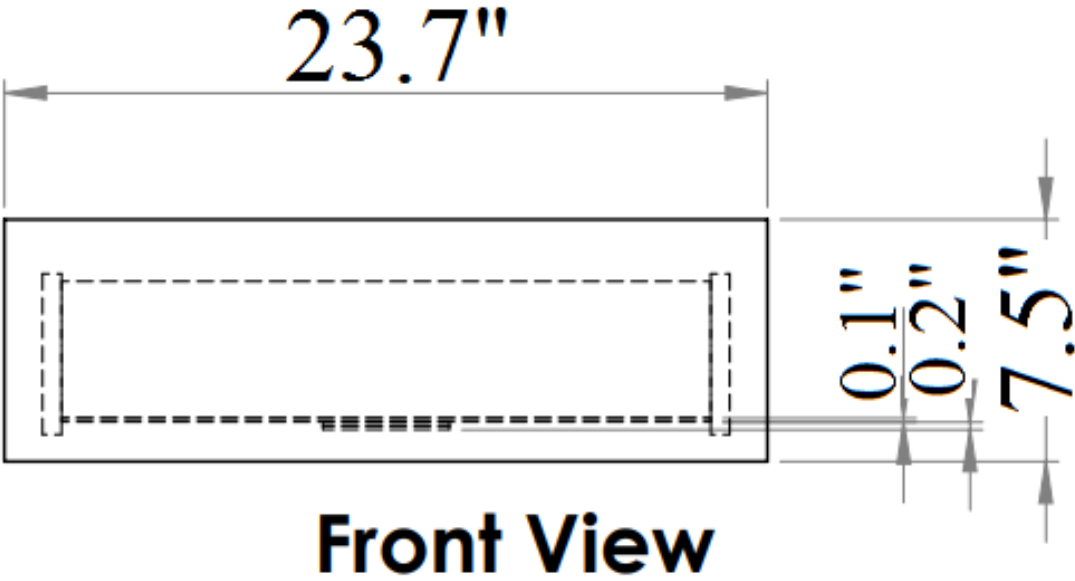

Chest Drawer