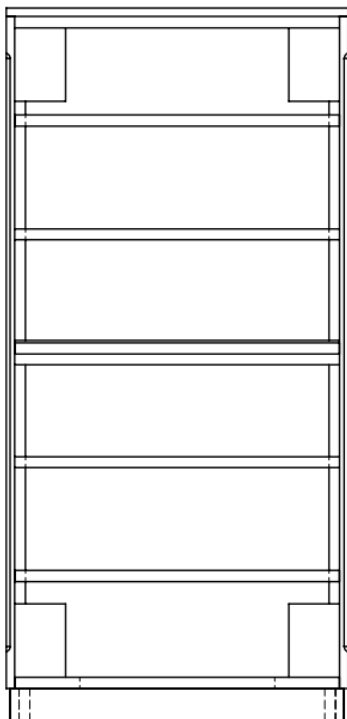

SKU: 18023

Detailed Dimensions

Sanremo B Bedroom

Queen Size

Front View

Side View

King Size

Front View

Side View

Front View

Side View

Chest

Front View

Side View

Chest

Front View

Side View

Chest Drawer

Top View

Chest Drawer

Night Stand

Front View

Side View

Night Stand

Front View

Side View

Night Stand Drawer

Drawer 1

Night Stand Drawer

Drawer 2

**Front View
(Drawer 2)**

Side View