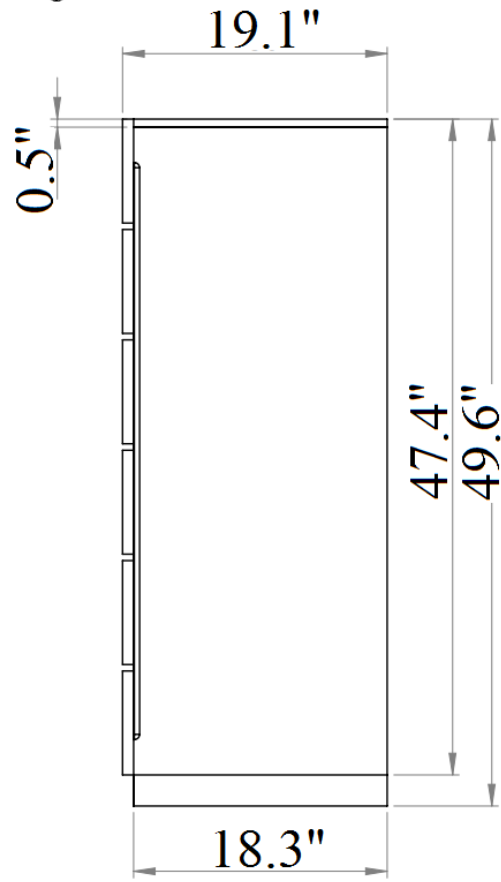

SKU: 18023

Detailed Dimensions

Sanremo B Bedroom

Queen Size

Front View

Side View

King Size

Front View

Side View

Front View

Side View

Chest

Front View

Side View

Chest

Front View

Side View

Chest Drawer

Top View

Chest Drawer

Night Stand

Front View

Side View

Night Stand

Front View

Side View

Night Stand Drawer

Drawer 1

Night Stand Drawer

Drawer 2

**Front View
(Drawer 2)**

Side View