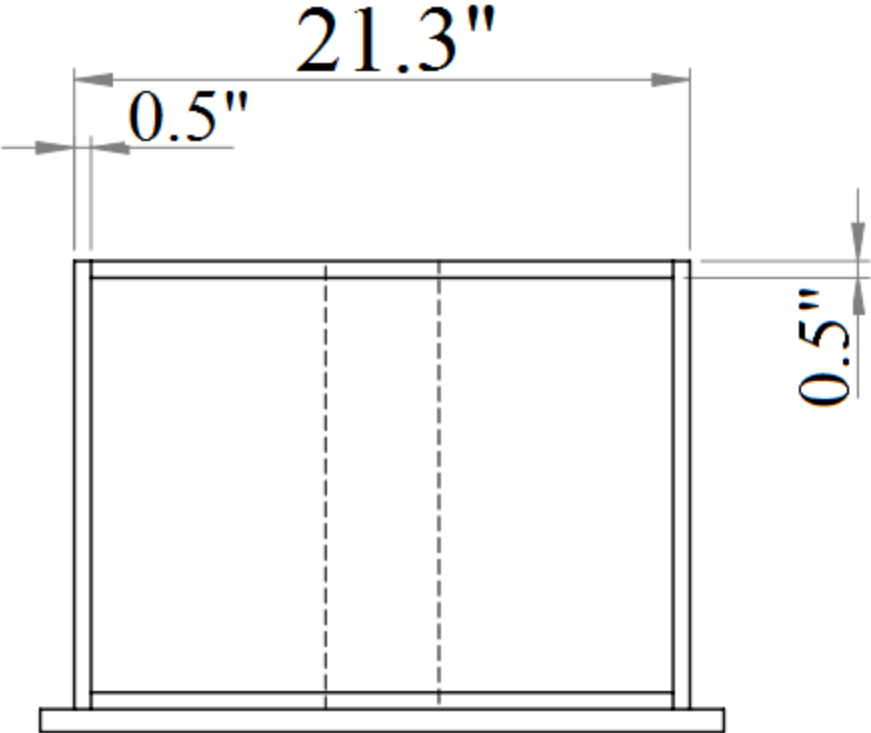

SKU: 18023

Detailed Dimensions

Sanremo B Bedroom

Queen Size

Front View

Side View

King Size

Front View

Side View

Front View

Side View

Chest

Front View

Side View

Chest

Front View

Side View

Chest Drawer

Top View

Chest Drawer

Night Stand

Front View

Side View

Night Stand