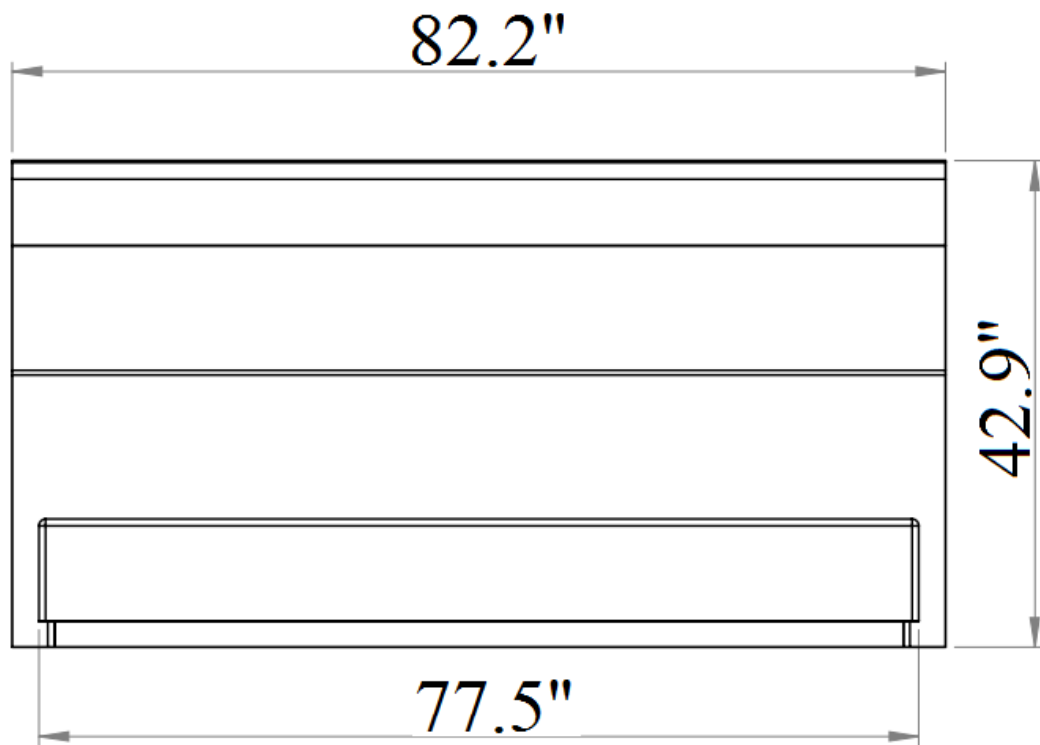

SKU: 18023

Detailed Dimensions

Sanremo B Bedroom

Queen Size

Front View

Side View

King Size

Front View

Side View

Front View

Side View

Chest

Front View

Side View

Chest

Front View