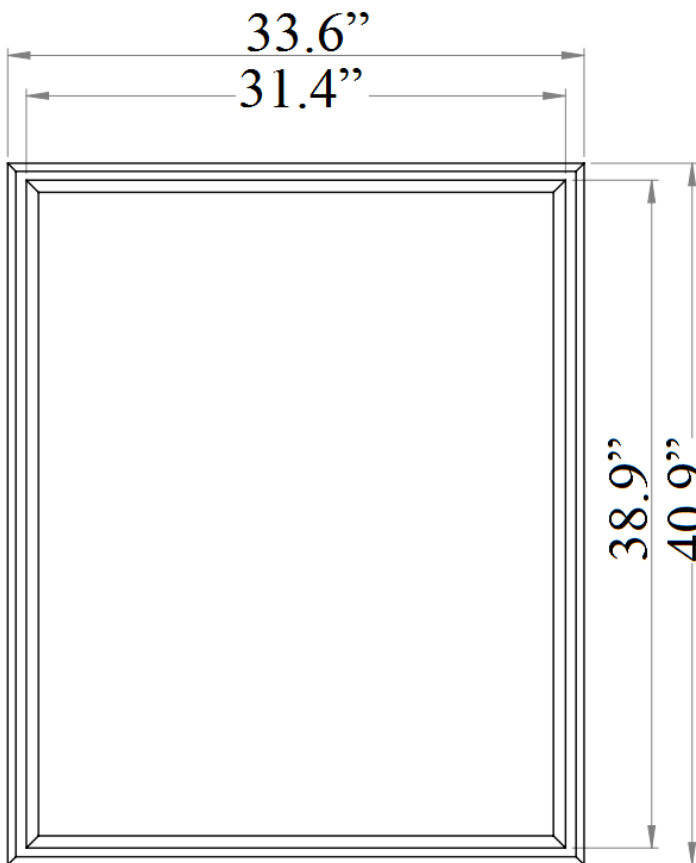

SKU: 18023

Detailed Dimensions

Sanremo B Bedroom

Queen Size

Front View

Side View

King Size

Front View

Side View

Chest Drawer

Top View

Chest Drawer

Night Stand

Front View

Side View

Night Stand

Front View

Side View

Night Stand Drawer

Drawer 1

Night Stand Drawer

Drawer 2

**Front View
(Drawer 2)**

Side View

Night Stand Drawer

Top View

Dresser & Mirror

Front View

Side View

Dresser & Mirror

Front View

Side View