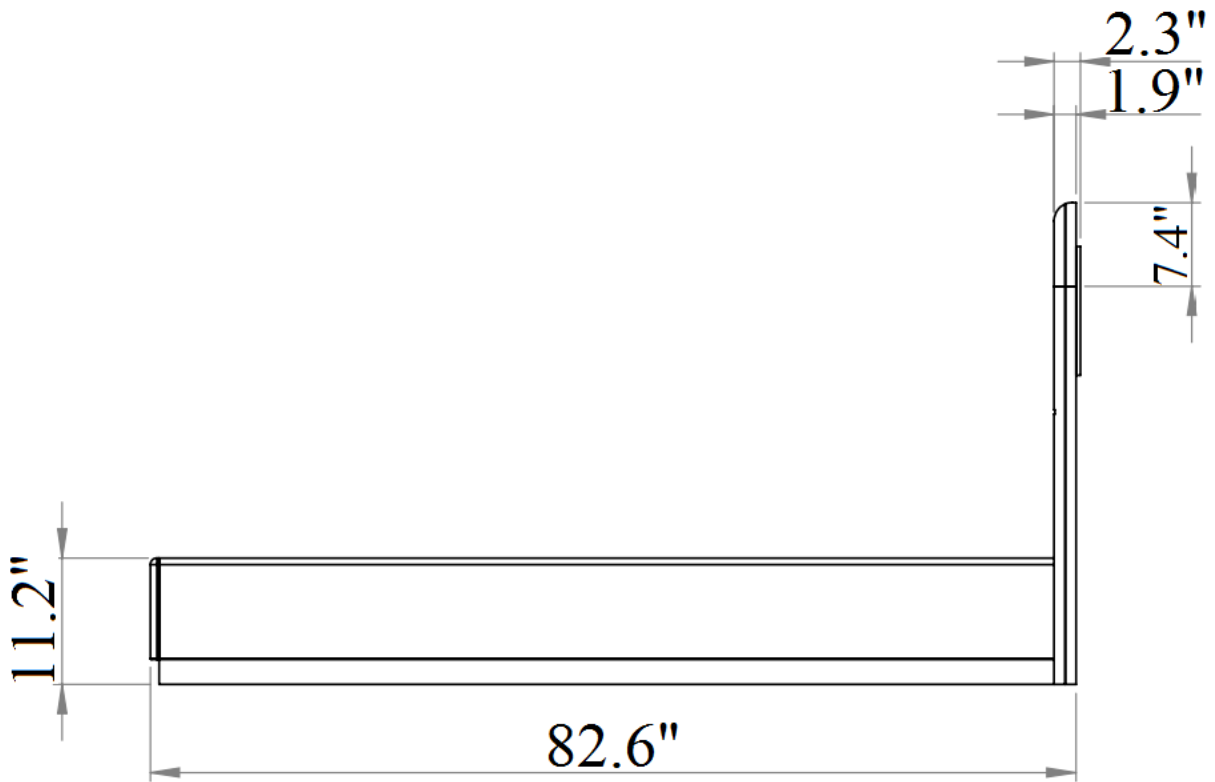

SKU: 18023

Detailed Dimensions

Sanremo B Bedroom

Queen Size

Front View

Side View

King Size

Front View

Side View

Front View

Side View

Chest

Front View

Side View

Chest

Front View