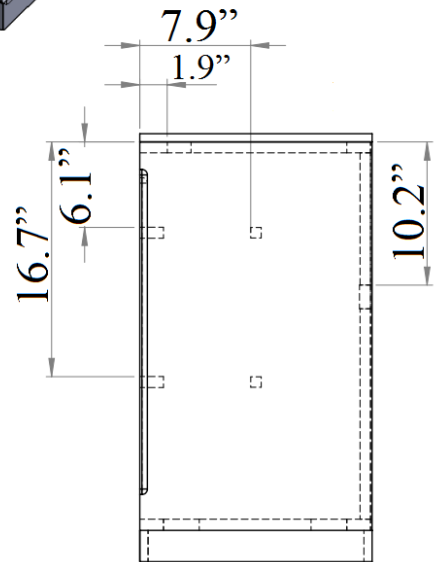

SKU: 18023

Detailed Dimensions

Sanremo B Bedroom

Queen Size

Front View

Side View

King Size

Front View

Front View

Side View

Night Stand Drawer

Drawer 1

Night Stand Drawer

Drawer 2

**Front View
(Drawer 2)**

Side View

Night Stand Drawer

Top View

Dresser & Mirror

Front View

Side View

Dresser & Mirror

Front View

Side View

Dresser & Mirror

Front View

Side View

Dresser Drawer

Drawer 1

**Front View
(Drawer 1)**

Side View

Dresser Drawer