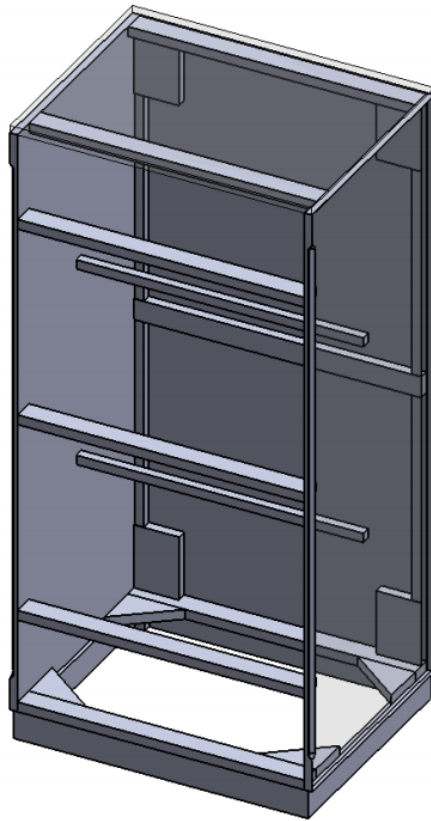

SKU: 18023

Detailed Dimensions

Sanremo B Bedroom

Queen Size

Front View

Side View

King Size

Front View

Side View

Front View

Side View

Chest

Front View

Side View

Chest

Front View

Side View

Chest Drawer

Top View

Chest Drawer

Night Stand

Front View

Side View

Night Stand

Front View

Side View

Night Stand Drawer

Drawer 1

Night Stand Drawer

Drawer 2

**Front View
(Drawer 2)**

Side View