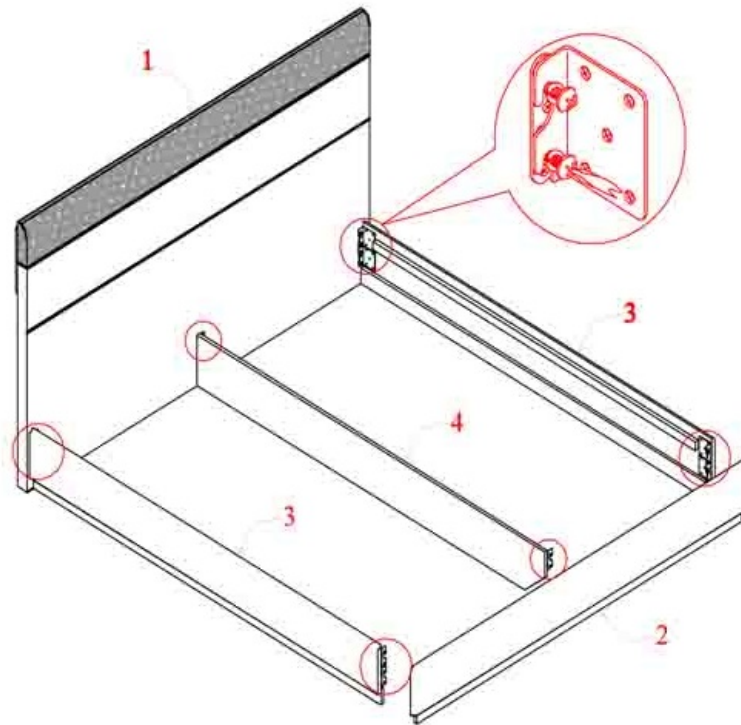

Dresser Drawer

Top View

Dresser & Mirror Assembly Instructions

Dresser

Mirror frame

Mirror supports (pre-assembled with truss head screw M4x32mm)

①

Hold down and place mirror frame on dressing table and align at the back of dresser.

2

Make sure mirror frame is at the center of dresser . Use measuring tape to ensure the mirror frame distant balanced.

3

Refer marking on mirror support and tighten all screws.

4

Assembled Dresser & Mirror

Assembly Instruction

Model No : SANREMO Bed

Thank you for purchasing this quality product.

Please check all packing material carefully which may have come loose inside the carton during shipment.

PART LIST

No	Description	Qty
1	Headboard	1pc
2	Footboard	1pc
3	Side Rail	2pcs
4	Center Rail	1pc
5	Slat	1set

HARDWARE LIST

No	Description	Qty
A	TRUSS HD C/B M4 x 32mm 	6pcs

Step : 1

Step : 2