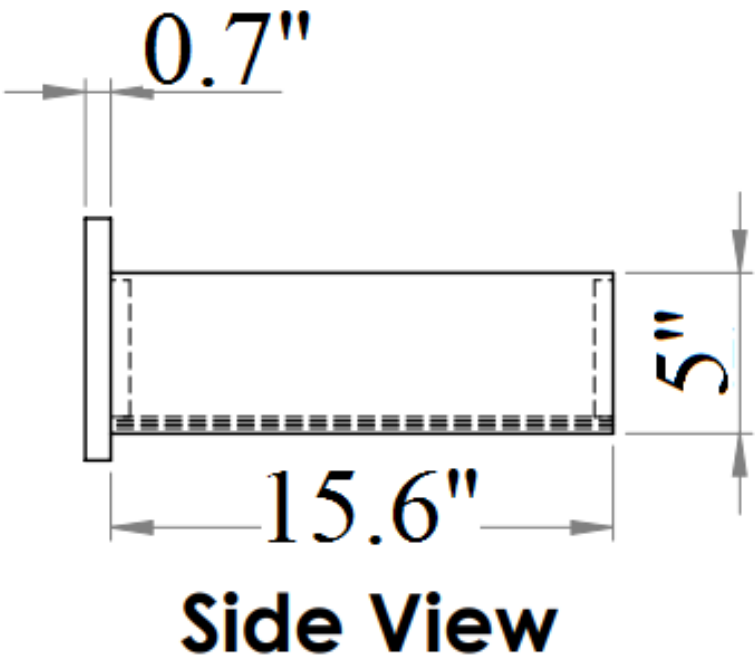

Chest Drawer