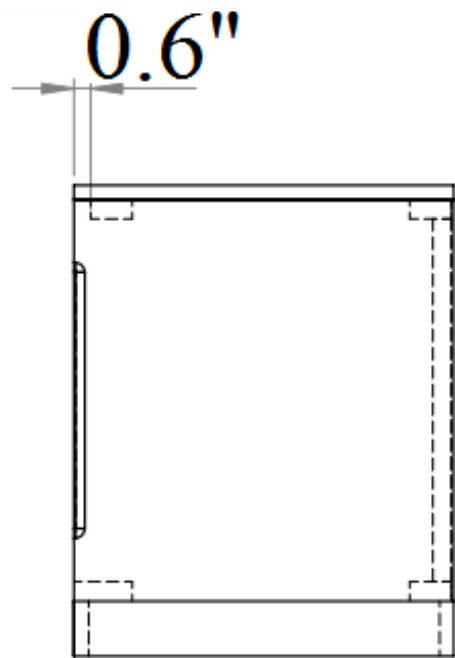

SKU: 18023

Detailed Dimensions

Sanremo B Bedroom

Queen Size

Front View

Side View

King Size

Front View

Side View

Front View

Side View

Chest

Front View

Side View

Chest

Front View

Side View

Chest Drawer

Top View

Chest Drawer

Night Stand

Front View

Side View

Night Stand

Front View

Side View

Night Stand Drawer

Drawer 1

Night Stand Drawer

Drawer 2

**Front View
(Drawer 2)**

Side View