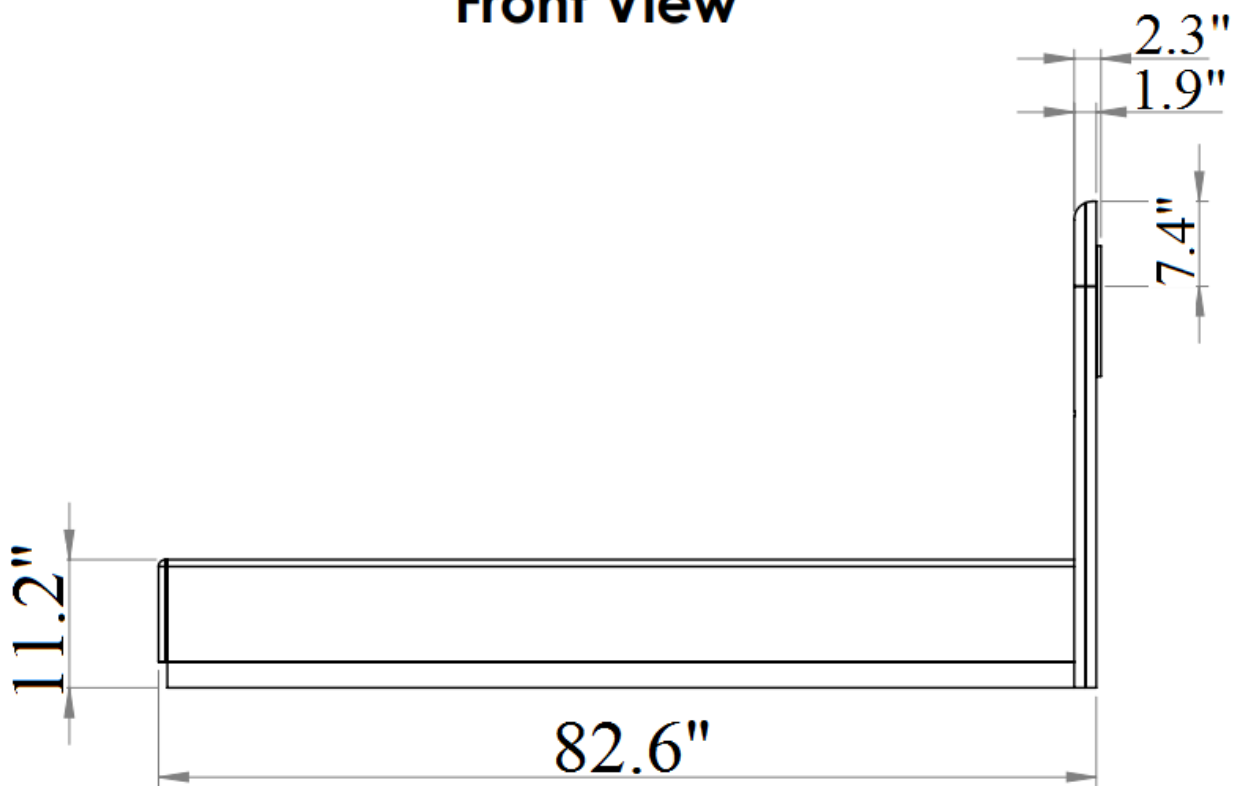

SKU: 18023

Detailed Dimensions

Sanremo B Bedroom

Queen Size

Front View

Side View

King Size

Front View

Side View

Front View

Side View

Chest

Front View

Side View

Chest

Front View