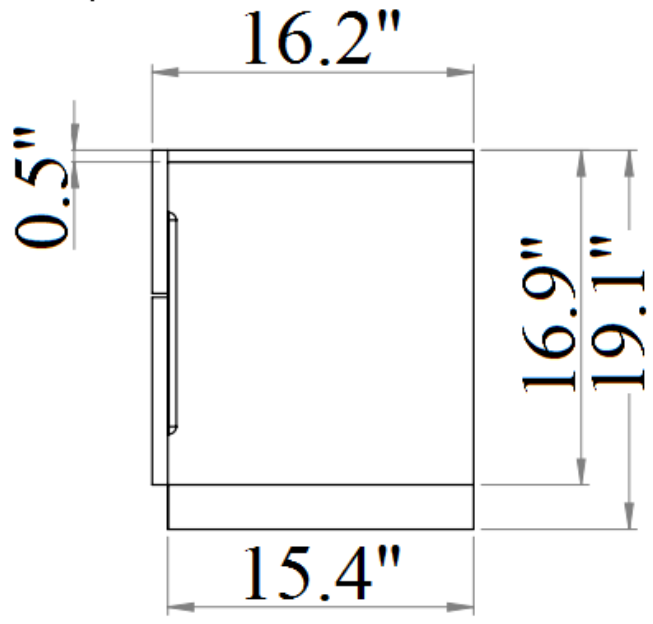

SKU: 18023

Detailed Dimensions

Sanremo B Bedroom

Queen Size

Front View

Side View

King Size

Front View

Side View

Front View

Side View

Chest

Front View

Side View

Chest

Front View

Side View

Chest Drawer

Top View

Chest Drawer

Night Stand

Front View

Side View

Night Stand

Front View

Side View

Night Stand Drawer

Drawer 1

Night Stand Drawer

Drawer 2

**Front View
(Drawer 2)**

Side View