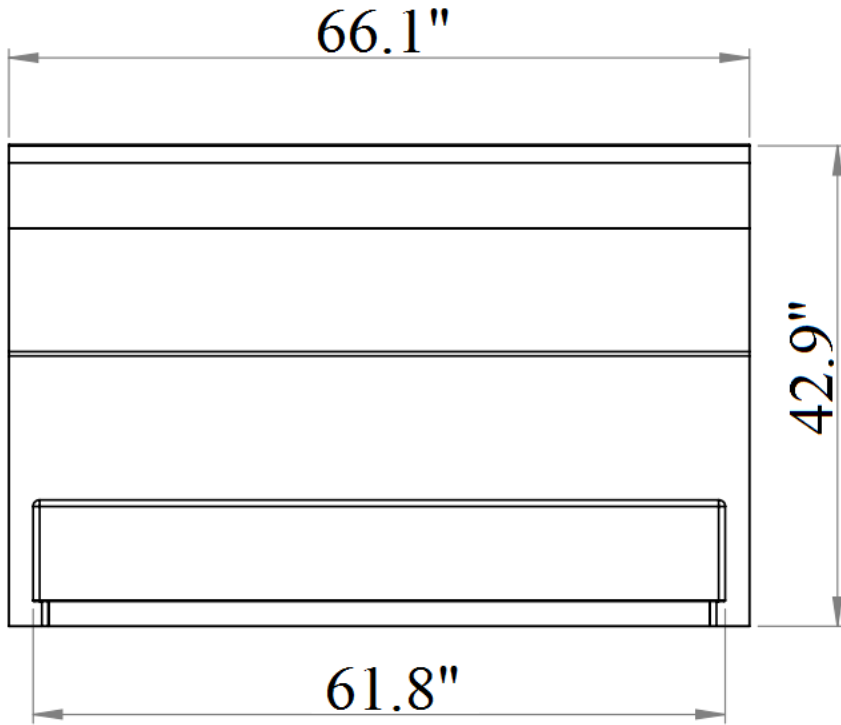

SKU: 18023

Detailed Dimensions

Sanremo B Bedroom

Queen Size

Front View

Side View

King Size

Front View

Side View

Front View

Side View

Chest

Front View

Side View

Chest

Front View