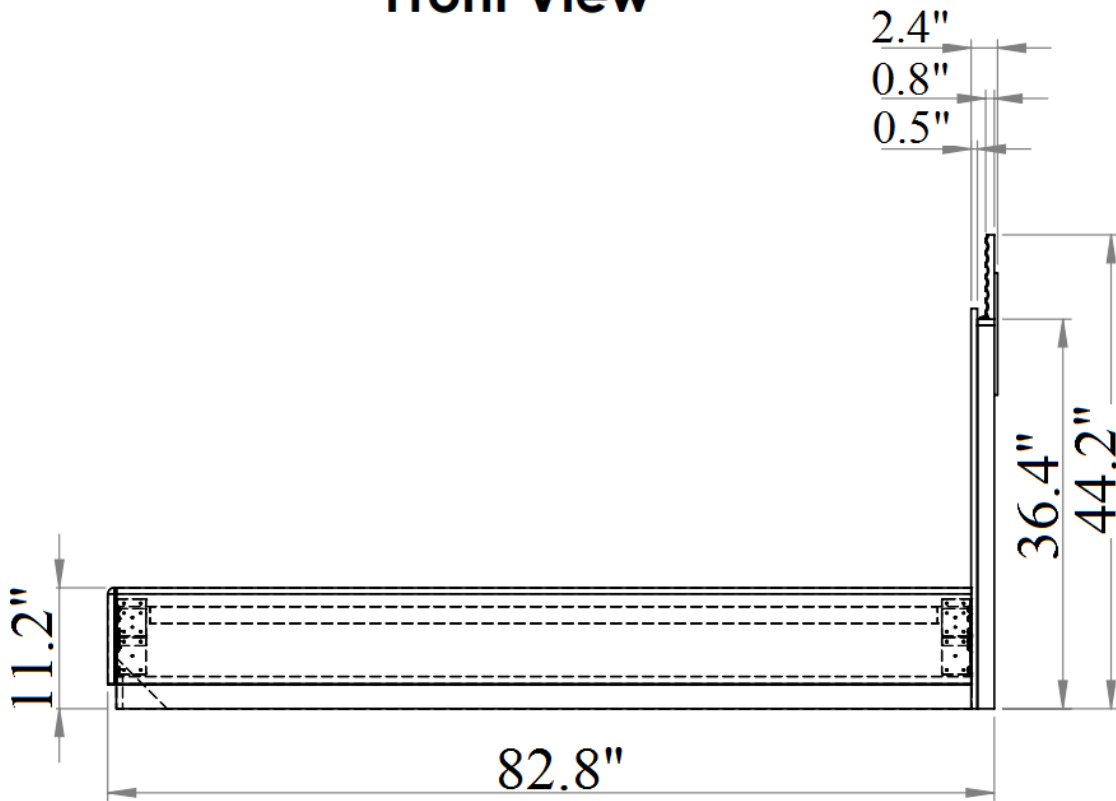

SKU: 17777

Detailed Dimensions

Roma Bedroom

Queen Bed

Front View

Side View

King Size

Headboard back panel

Back View

Front View

Side View

Chest

Front View

Side View

Chest

Front View

Night Stand

Front View

Side View

Night Stand

0.6" 6.6"

Front View

Side View

Night Stand