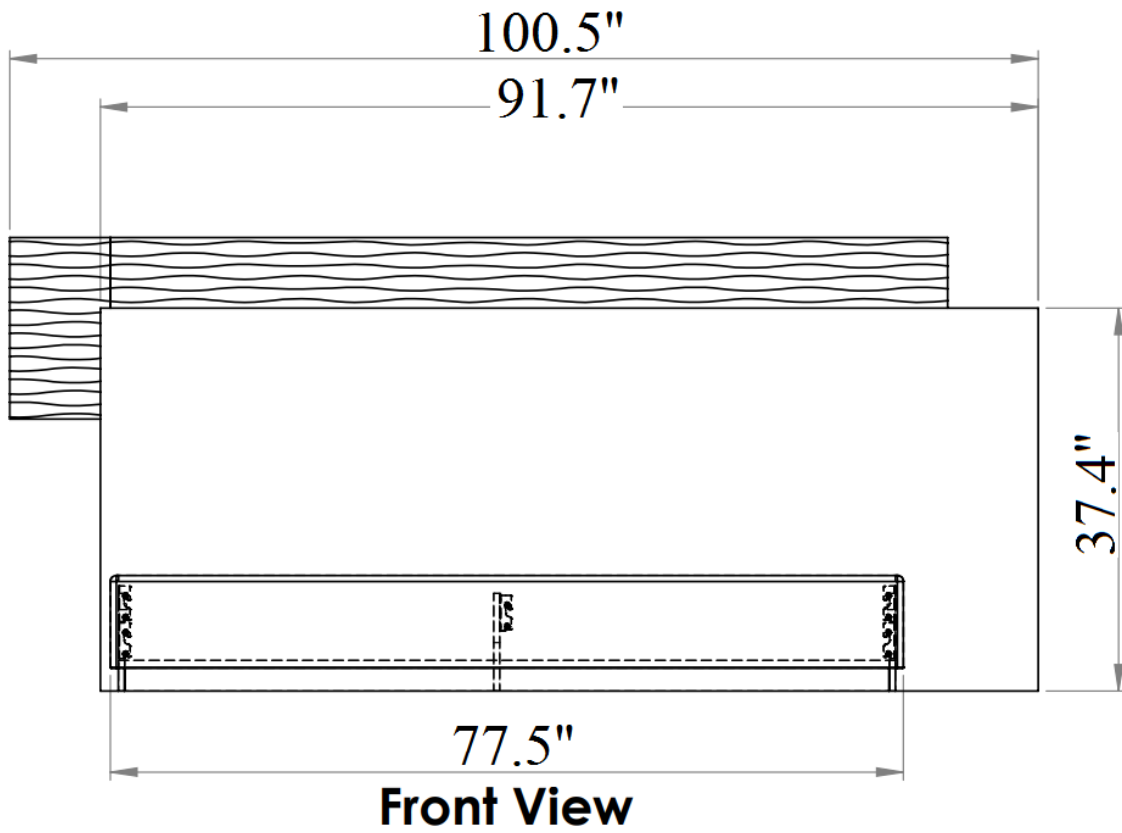

SKU: 17777

Detailed Dimensions

Roma Bedroom

Queen Bed

Front View

Side View

King Size

Headboard back panel

Back View

Front View

Side View

Chest

Front View

Side View

Chest

Front View

Night Stand

Front View

Side View

Night Stand

0.6" 6.6"

Front View

Side View

Night Stand

Drawer 1

Drawer 2

Night Stand Drawer

Top View

Front View

Side View

Dresser & Mirror

5.1"