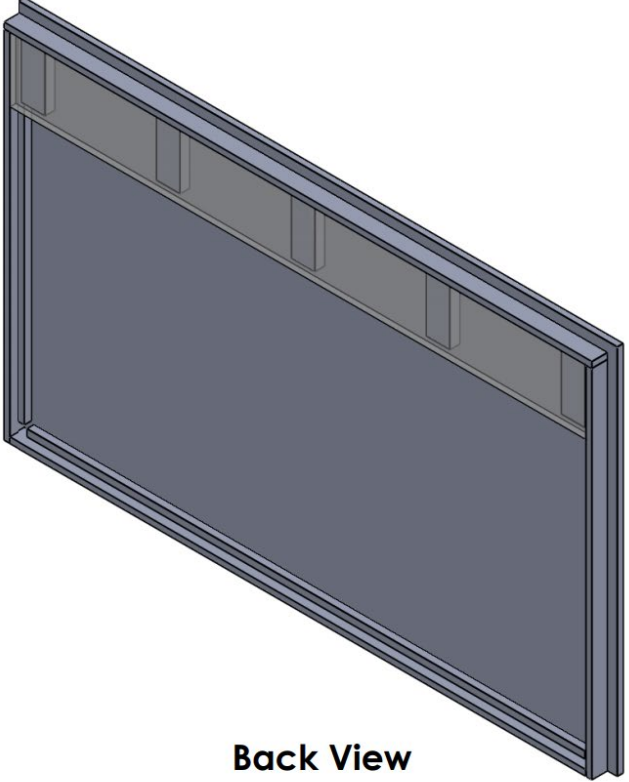

SKU: 17777

Detailed Dimensions

Roma Bedroom

Queen Bed

Front View

Side View

King Size

Headboard back panel

Back View

Front View

Side View

Chest

Front View

Side View

Chest

Front View

Side View

Chest Drawer

Drawer 1

Drawer 2

Chest Drawer

Top View

Front View

Side View