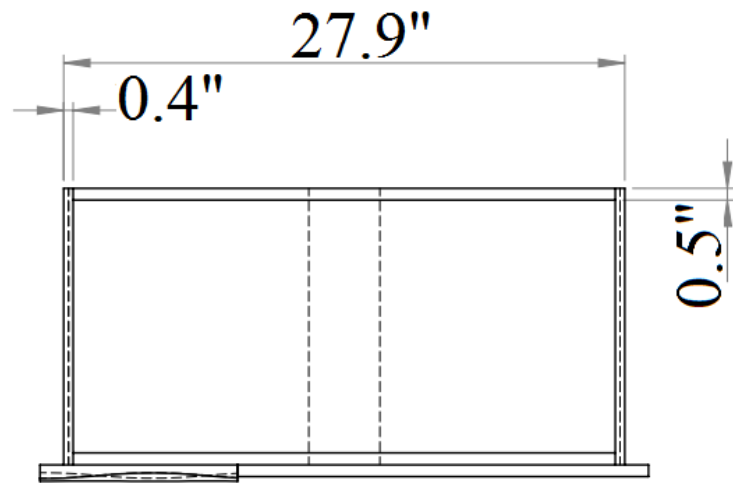

SKU: 17777

Detailed Dimensions

Roma Bedroom

Queen Bed

Front View

Side View

King Size

Headboard back panel

Back View

Front View

Side View

Chest

Front View

Side View

Chest

Front View

Side View

Chest Drawer

Drawer 1

Drawer 2

Chest Drawer

Top View

Front View

Side View

Night Stand

Front View

Side View

Night Stand

0.6" 6.6"

Front View

Side View

Night Stand