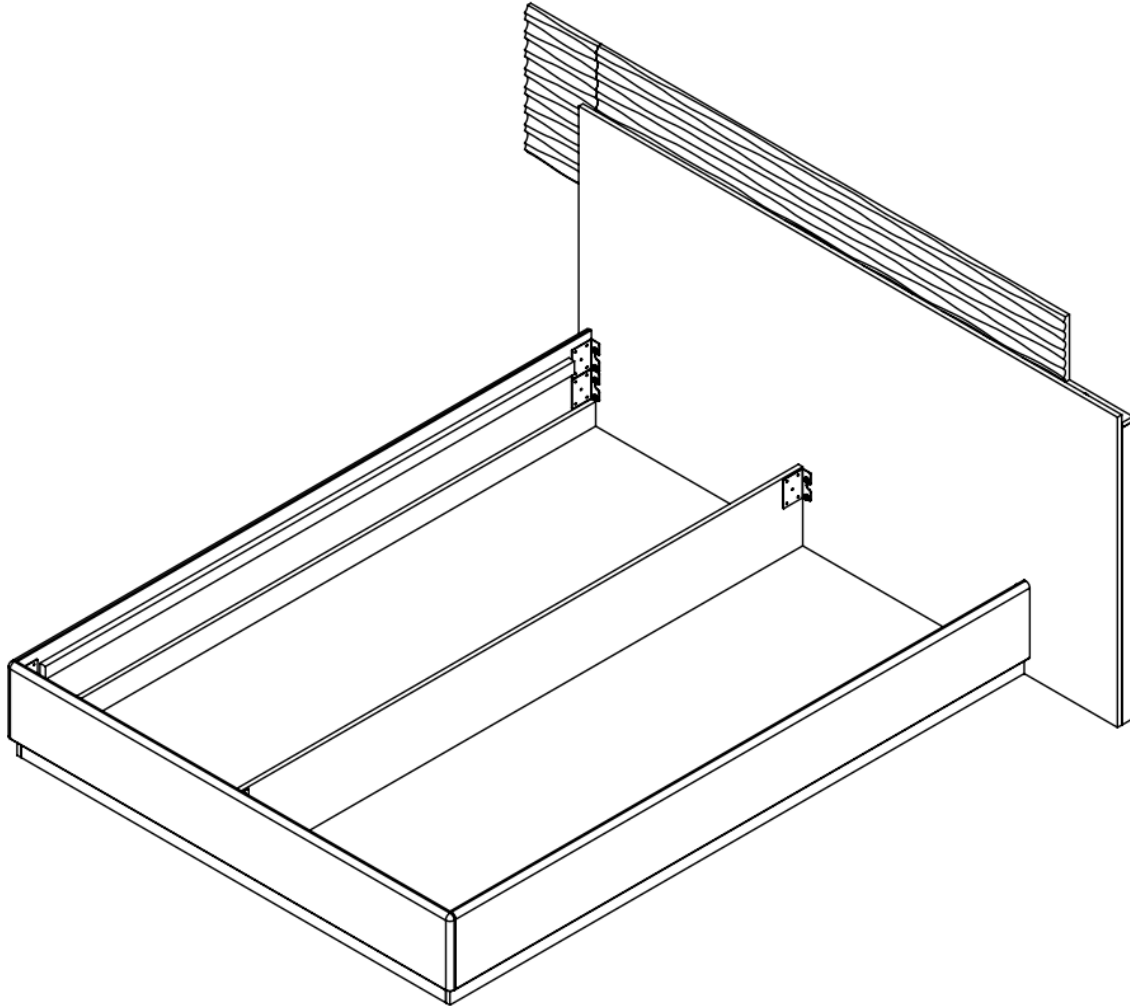

SKU: 17777

Detailed Dimensions

Roma Bedroom

Queen Bed

Front View

Side View

King Size

Headboard back panel

Back View

Front View

Side View

Chest

Front View

Side View

Chest

Front View

Side View

Chest Drawer

Drawer 1

Drawer 2

Chest Drawer

Top View

Front View

Side View