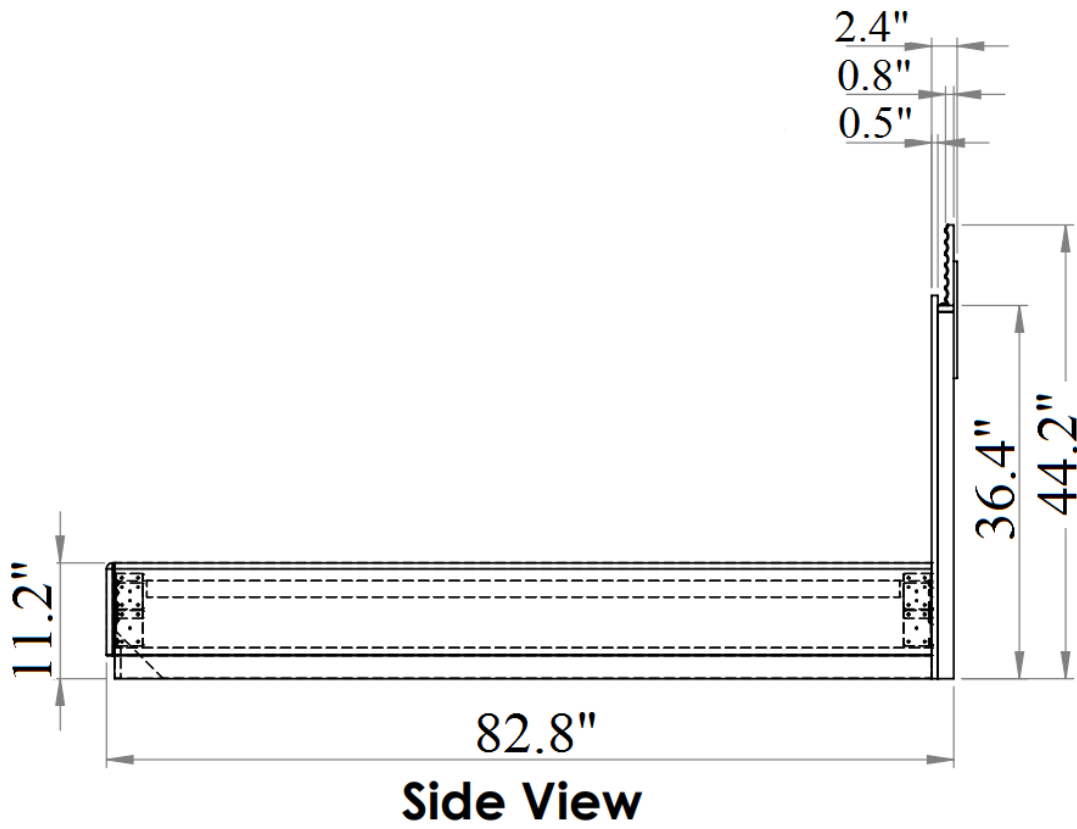

SKU: 17777

Detailed Dimensions

Roma Bedroom

Queen Bed

Front View

Side View

King Size

Headboard back panel

Back View

Front View

Side View

Chest

Front View

Side View

Chest

Front View

Night Stand

Front View

Side View

Night Stand

0.6" 6.6"

Front View

Side View

Night Stand

Drawer 1

Drawer 2

Night Stand Drawer

Top View

Front View

Side View

Dresser & Mirror

5.1"