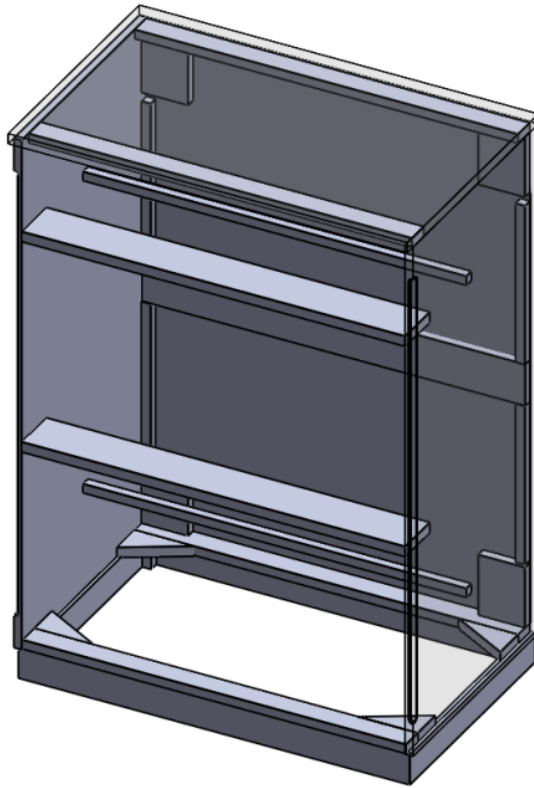

SKU: 17777

Detailed Dimensions

Roma Bedroom

Queen Bed

Front View

Side View

King Size

Headboard back panel

Back View

Front View

Side View

Chest

Front View

Side View

Chest

Front View

Side View

Chest Drawer

Drawer 1

Drawer 2

Chest Drawer

Top View

Front View

Side View

Night Stand

Front View

Side View

Night Stand

0.6" 6.6"

Front View

Side View

Night Stand