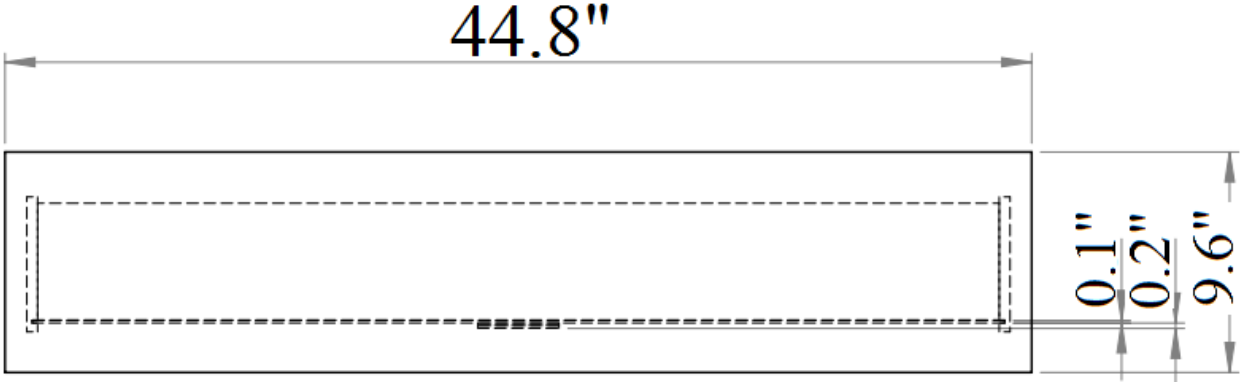

Side View

Dresser Drawer

Front View

Top View

Side View

Drawer Dresser

Top View

Drawer Dresser

Front View

Side View

Dresser & Mirror Assembly Instructions

Dresser

Mirror frame

Mirror supports (pre-assembled with truss head screw M4x32mm)

①

Hold down and place mirror frame on dressing table and align at the back of dresser.