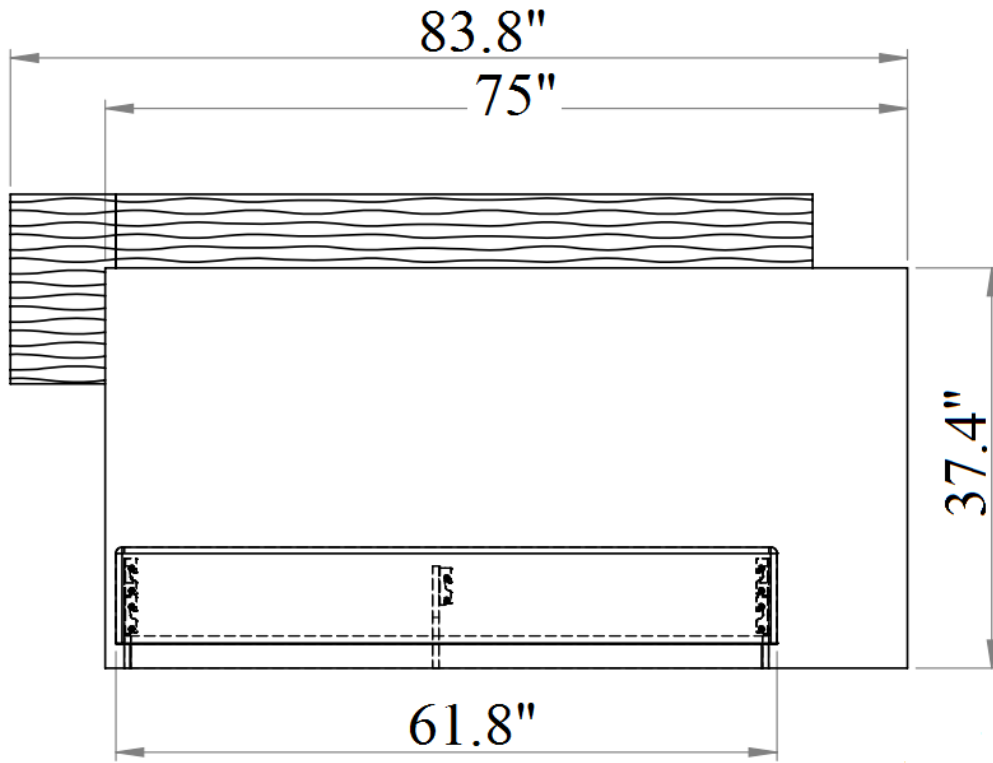

SKU: 17777

Detailed Dimensions

Roma Bedroom

Queen Bed

Front View

Side View

King Size

Headboard back panel

Back View

Front View

Side View

Chest

Front View

Side View

Chest

Front View

Side View

Chest Drawer

Drawer 1

Drawer 2

Chest Drawer

Top View

Front View

Side View

Night Stand

Front View

Side View

Night Stand

0.6" 6.6"

Front View

Side View

Night Stand