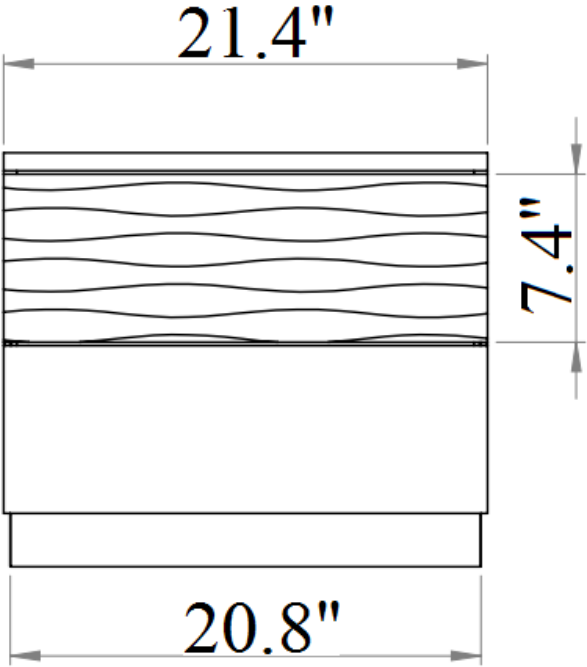

SKU: 17777

Detailed Dimensions

Roma Bedroom

Queen Bed

Front View

Side View

King Size

Headboard back panel

Back View

Front View

Side View

Chest

Front View

Side View

Chest

Front View

Side View

Chest Drawer

Drawer 1

Drawer 2

Chest Drawer

Top View

Front View

Side View

Night Stand

Front View

Side View

Night Stand

0.6" 6.6"

Front View

Side View

Night Stand