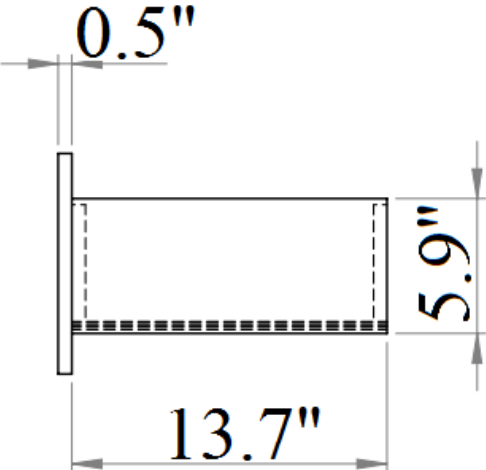

Side View

Dresser Drawer

Front View

Top View

Side View

Drawer Dresser

Top View

Drawer Dresser

Front View

Side View

Dresser & Mirror Assembly Instructions

Dresser

Mirror frame

Mirror supports (pre-assembled with truss head screw M4x32mm)

①

Hold down and place mirror frame on dressing table and align at the back of dresser.