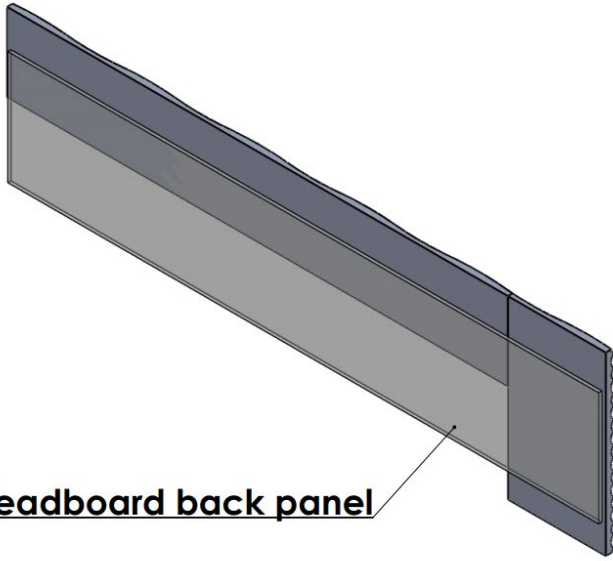

SKU: 17777

Detailed Dimensions

Roma Bedroom

Queen Bed

Front View

Side View

King Size

Headboard back panel

Back View

Front View

Side View

Chest

Front View

Side View

Chest

Front View