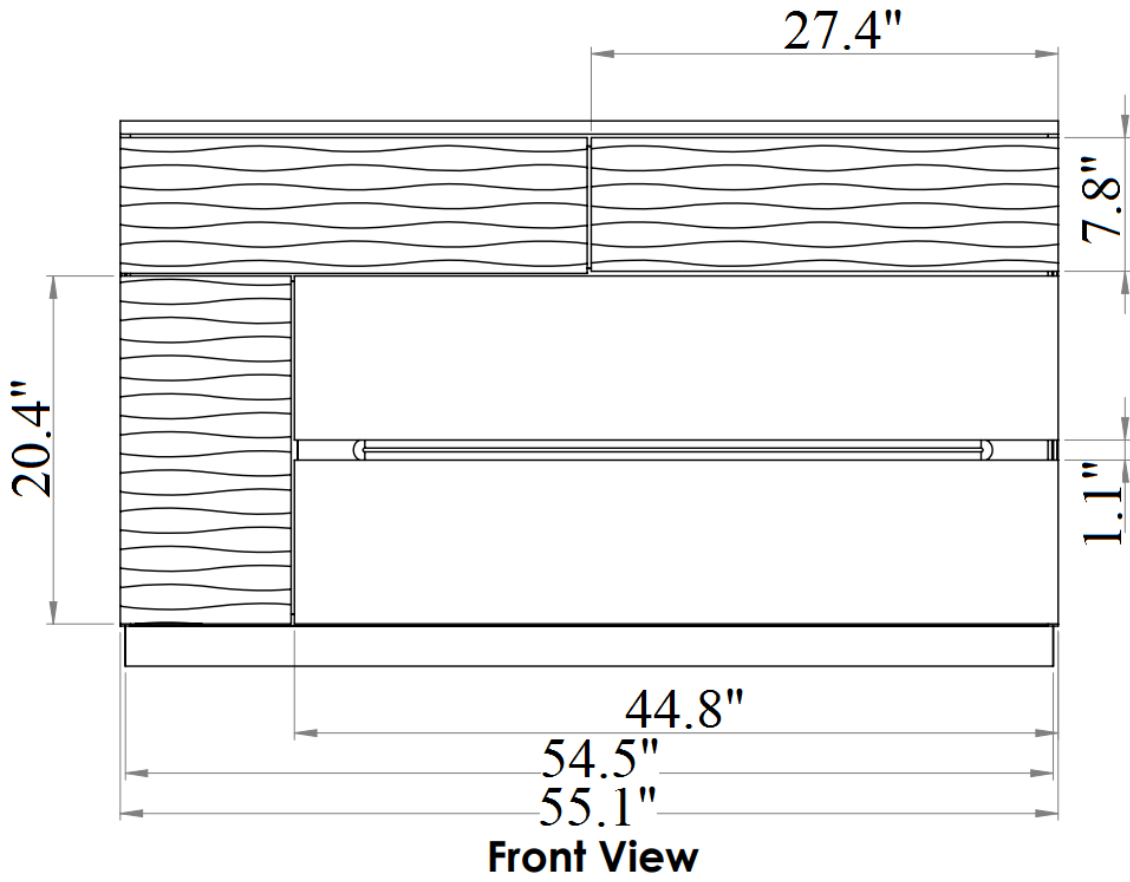

Night Stand

Front View

Side View

Night Stand

0.6" 6.6"

Front View

Side View

Night Stand

Drawer 1

Drawer 2

Night Stand Drawer

Top View

Front View

Side View

Dresser & Mirror

5.1"

Front View

Side View

Dresser & Mirror

Dresser & Mirror

Dresser Drawer

Top View

Dresser Drawer

Front View

Side View

Dresser Drawer

Front View

Top View

Side View

Drawer Dresser

Top View

Drawer Dresser