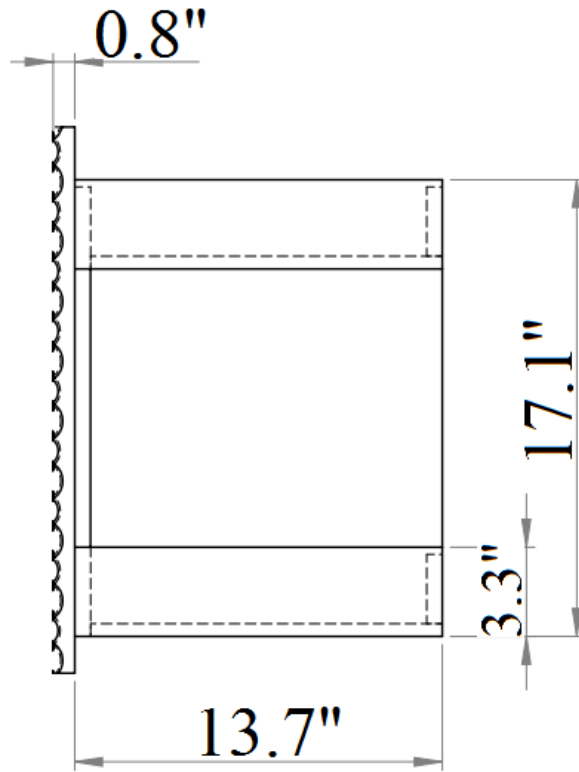

Night Stand

Front View

Side View

Night Stand

0.6" 6.6"

Front View

Side View

Night Stand

Front View

Side View

Dresser & Mirror

Dresser & Mirror

Dresser Drawer

Top View

Dresser Drawer

Front View

Side View

Dresser Drawer

Front View

Top View

Side View

Drawer Dresser

Top View

Drawer Dresser

Front View

Side View

Dresser & Mirror Assembly Instructions

Dresser

Mirror frame

Mirror supports (pre-assembled with truss head screw M4x32mm)

①

Hold down and place mirror frame on dressing table and align at the back of dresser.