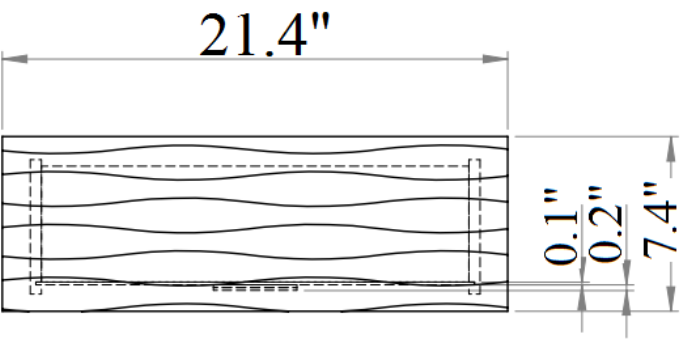

Night Stand

Front View

Side View

Night Stand

0.6" 6.6"

Front View

Side View

Night Stand

Drawer 1

Drawer 2

Night Stand Drawer

Top View

Front View

Side View

Dresser & Mirror

5.1"