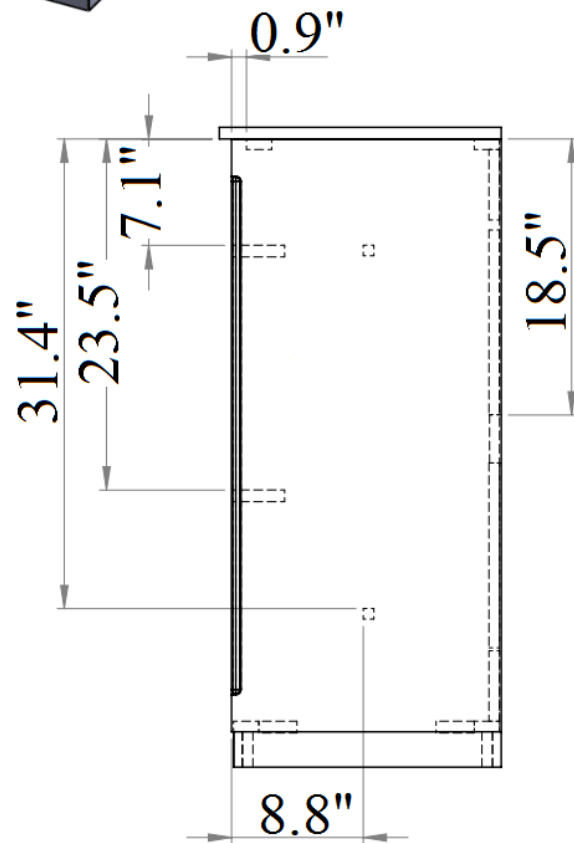

SKU: 17777

Detailed Dimensions

Roma Bedroom

Queen Bed

Front View

Side View

King Size

Headboard back panel

Back View

Front View

Side View

Chest

Front View

Side View

Chest

Front View

Side View

Chest Drawer

Drawer 1

Drawer 2

Chest Drawer

Top View

Front View

Side View

Night Stand

Front View

Side View

Night Stand

0.6" 6.6"

Front View

Side View

Night Stand