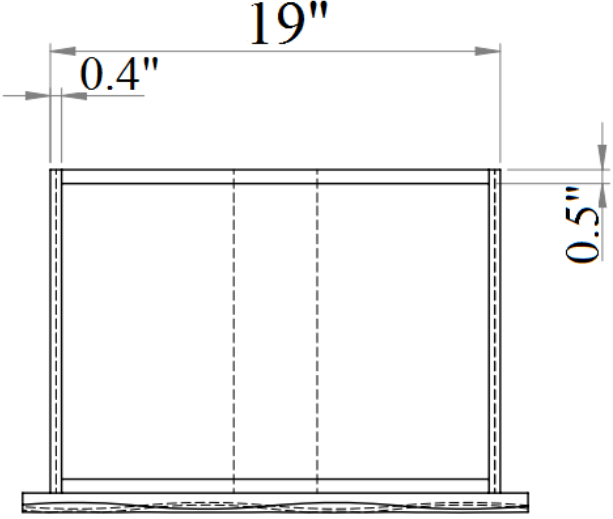

Side View

Chest Drawer

Drawer 1

Drawer 2

Chest Drawer

Top View

Front View

Side View

Night Stand

Front View

Side View

Night Stand

0.6" 6.6"

Front View

Side View

Night Stand

Drawer 1

Drawer 2

Night Stand Drawer

Top View

Front View

Side View

Dresser & Mirror

5.1"