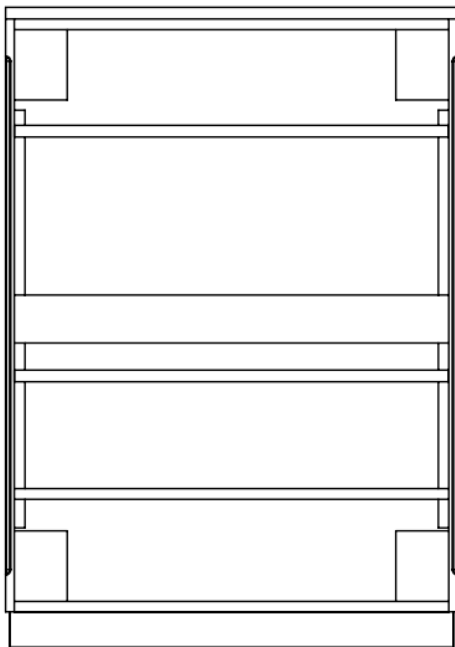

SKU: 17777

Detailed Dimensions

Roma Bedroom

Queen Bed

Front View

Side View

King Size

Headboard back panel

Back View

Front View

Side View

Chest

Front View

Side View

Chest

Front View

Side View

Chest Drawer

Drawer 1

Drawer 2

Chest Drawer

Top View

Front View

Side View

Night Stand

Front View

Side View

Night Stand

0.6" 6.6"

Front View

Side View

Night Stand