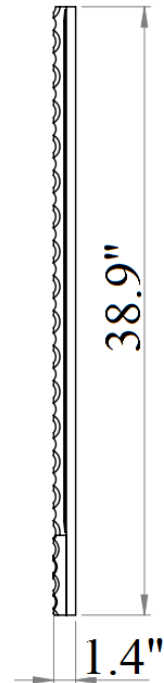

Night Stand

Front View

Side View

Night Stand

0.6" 6.6"

Front View

Side View

Night Stand

Drawer 1

Drawer 2

Night Stand Drawer

Top View

Front View

Side View

Dresser & Mirror

5.1"

Front View

Side View

Dresser & Mirror

Dresser & Mirror

Dresser Drawer

Top View

Dresser Drawer

Front View

Front View

Side View

Dresser & Mirror Assembly Instructions

Dresser

Mirror frame

Mirror supports (pre-assembled with truss head screw M4x32mm)

①

Hold down and place mirror frame on dressing table and align at the back of dresser.