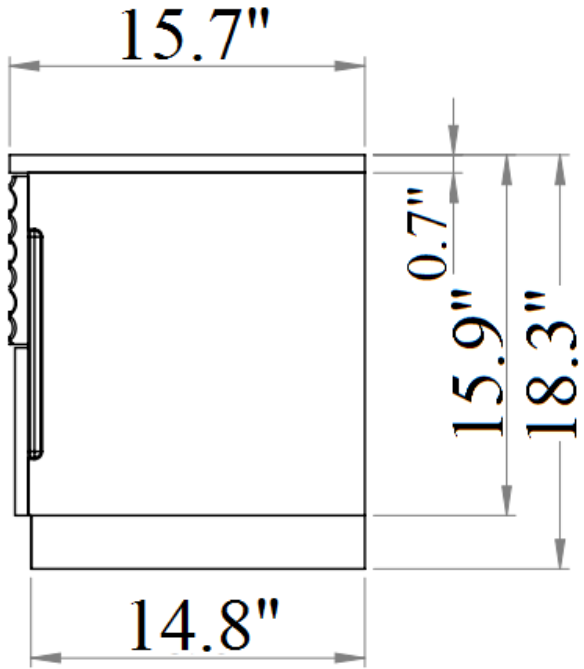

SKU: 17777

Detailed Dimensions

Roma Bedroom

Queen Bed

Front View

Side View

King Size

Headboard back panel

Side View

Chest Drawer

Drawer 1

Drawer 2

Chest Drawer

Top View

Front View

Side View

Night Stand

Front View

Side View

Night Stand

0.6" 6.6"

Front View

Side View

Night Stand