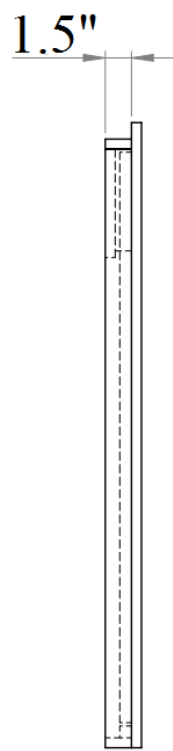

SKU: 17777

Detailed Dimensions

Roma Bedroom

Queen Bed

Front View

Side View

King Size

Headboard back panel

Back View

Front View

Side View

Chest

Front View

Side View

Chest

Front View

Night Stand

Front View

Side View

Night Stand

0.6" 6.6"

Front View

Side View

Night Stand

Drawer 1

Drawer 2

Night Stand Drawer

Top View

Front View

Side View

Dresser & Mirror

5.1"