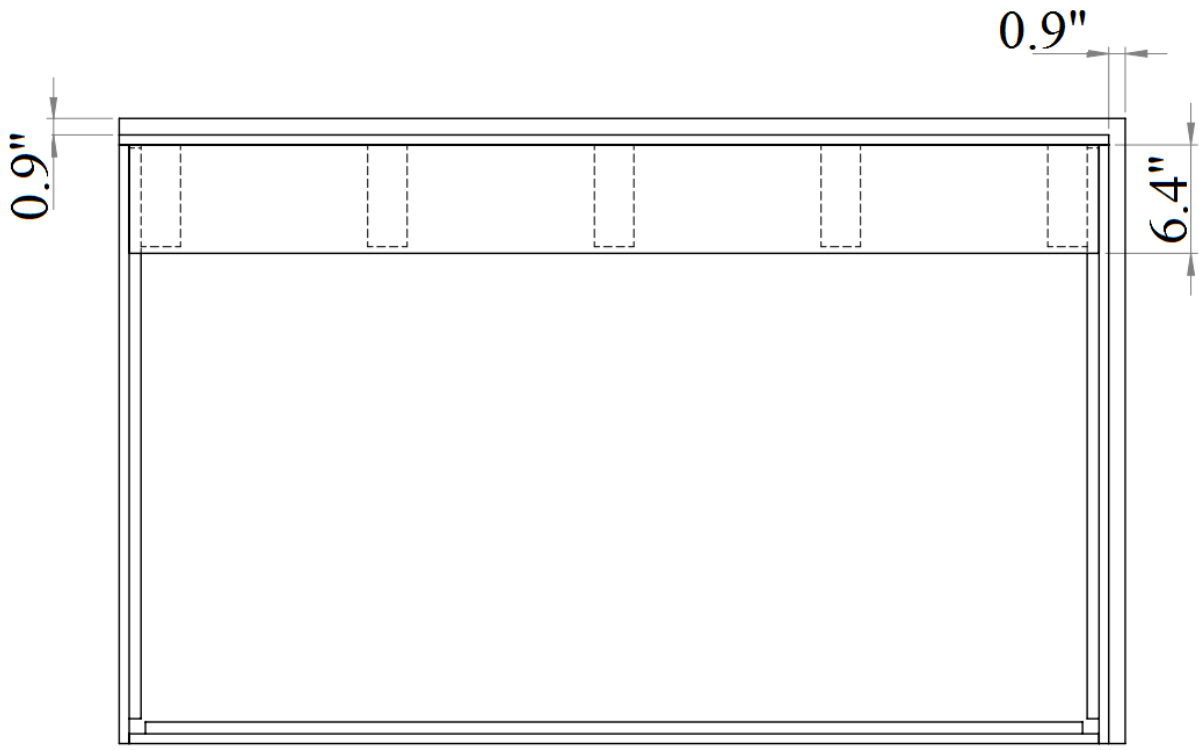

SKU: 17777

Detailed Dimensions

Roma Bedroom

Queen Bed

Front View

Side View

King Size

Headboard back panel

Back View

Front View

Side View

Chest

Front View

Side View

Chest

Front View

Side View

Chest Drawer

Drawer 1

Drawer 2

Chest Drawer

Top View

Front View

Side View

Night Stand

Front View

Side View

Night Stand

0.6" 6.6"

Front View

Side View

Night Stand