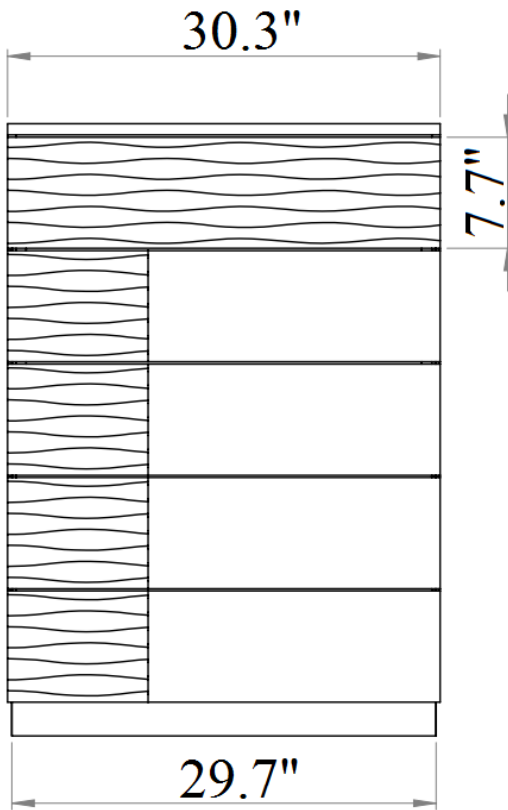

SKU: 17777

Detailed Dimensions

Roma Bedroom

Queen Bed

Front View

Side View

King Size

Headboard back panel

Back View

Front View

Side View

Chest

Front View

Side View

Chest

Front View

Side View

Chest Drawer

Drawer 1

Drawer 2

Chest Drawer

Top View

Front View

Side View

Night Stand

Front View

Side View

Night Stand

0.6" 6.6"

Front View

Side View

Night Stand