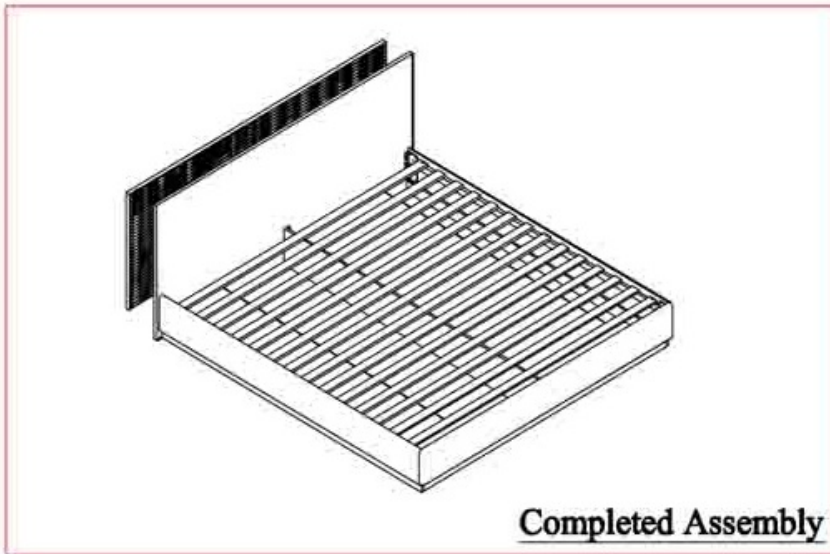

2

Make sure mirror frame is at the center of dresser . Use measuring tape to ensure the mirror frame distant balanced.

3

Refer marking on mirror support and tighten all screws.

4

Assembled Dresser & Mirror

Assembly Instruction

Model No : ROMA Bed

Thank you for purchasing this quality product.
Please check all packing material carefully which
may have come loose inside the carton during shipment.

PART LIST

No	Description	Qty
1	Headboard	1pc
2	Footboard	1pc
3	Side Rail	2pcs
4	Center Rail	1pc
5	Slat	1set