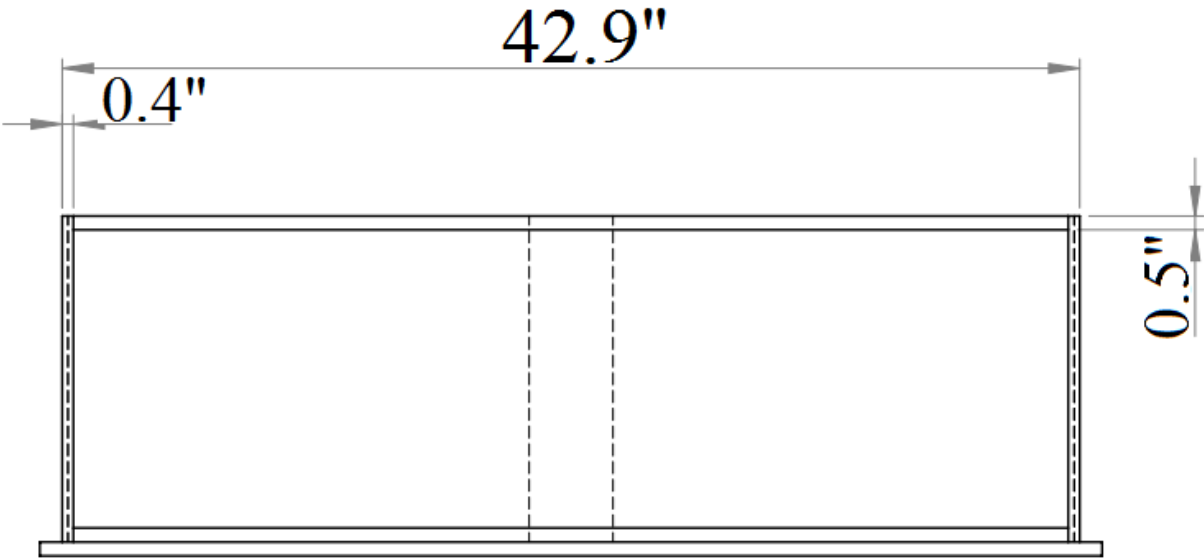

Side View

Dresser Drawer

Front View

Top View

Side View

Drawer Dresser

Top View

Drawer Dresser

Front View

Side View

Dresser & Mirror Assembly Instructions

Dresser

Mirror frame

Mirror supports (pre-assembled with truss head screw M4x32mm)

①

Hold down and place mirror frame on dressing table and align at the back of dresser.