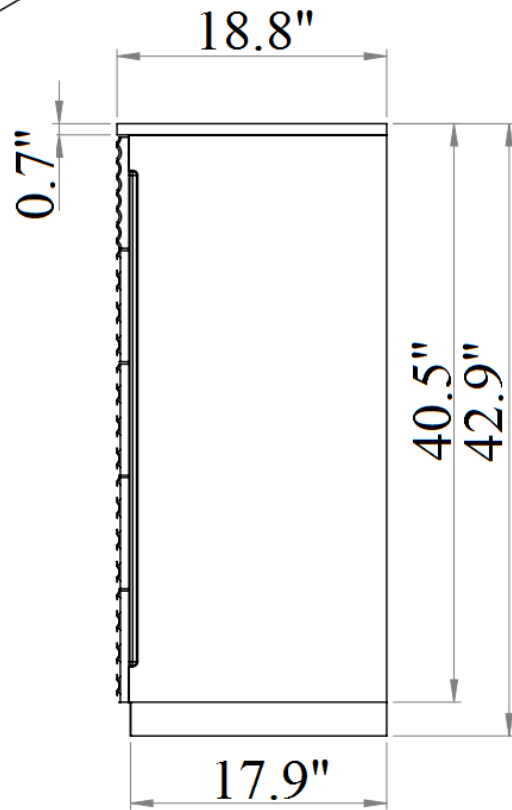

SKU: 17777

Detailed Dimensions

Roma Bedroom

Queen Bed

Front View

Side View

King Size

Headboard back panel

Back View

Front View

Side View

Chest

Front View

Side View

Chest

Front View

Side View

Chest Drawer

Drawer 1

Drawer 2

Chest Drawer

Top View

Front View

Side View

Night Stand

Front View

Side View

Night Stand

0.6" 6.6"

Front View

Side View

Night Stand