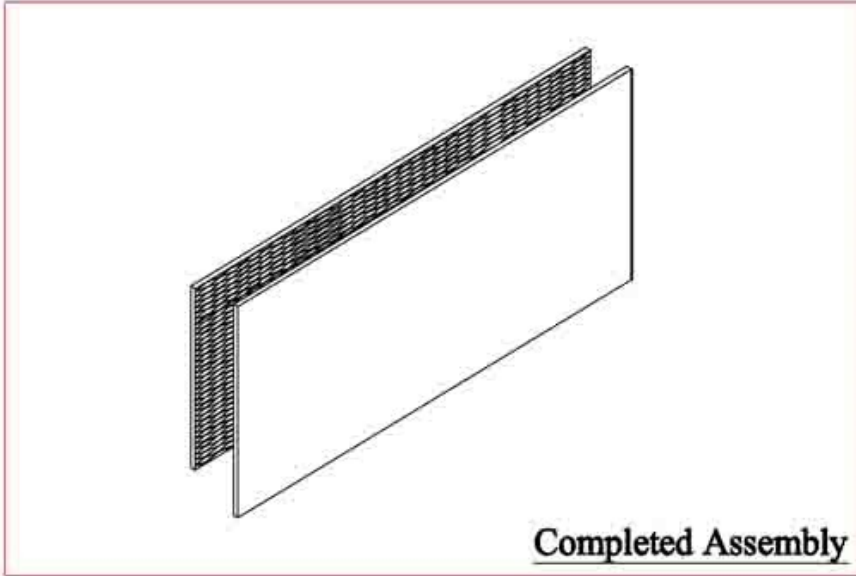

HARDWARE LIST

No	Description	Qty
A	TRUSS HD C/B M4 x 32mm 	6pcs

Step : 1

Step : 2

Assembly Instruction Headboard

Model No : ROMA Headboard

Thank you for purchasing this quality product.
Please check all packing material carefully which
may have come loose inside the carton during shipment.