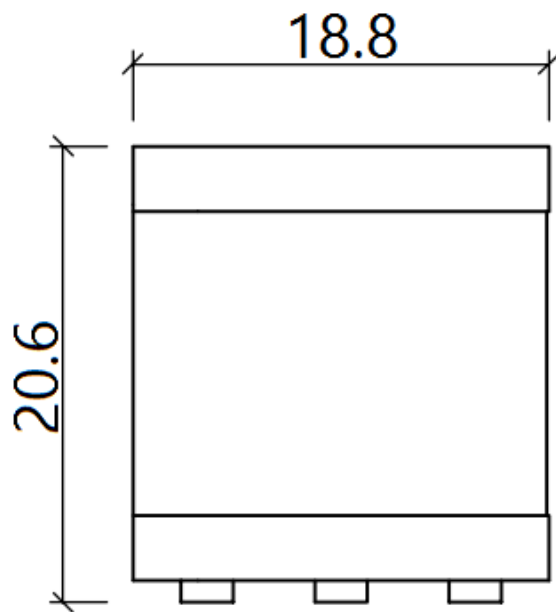

SKU: 18092

Detailed Dimensions

LP Prato TV Base

Top View

Front View

Side View

Assembly Instructions

VERSION: 190F

ASSEMBLY INSTRUCTION

SETTING FITTINGS

DR-190F-01-A

FITTINGS	SPEC.	AMOUNT	FITTINGS	SPEC.	AMOUNT
A	 $\phi 6 \times 30$	4pcs	K	 $\phi 8 \times 30$	16pcs
B		1pc	L		1pc
C	 $\phi 12$	4sets	M		2sets
D	 $\phi 12$	4sets	N		2sets
E	 $\phi 60 \times 25$	5pcs	O	 $\phi 3.5 \times 15$	24pcs
F	 M8x30	5pcs	P		2sets
G	 16"	1set	Q		2pcs
H	 $\phi 3.5 \times 12$	16pcs	R		4pcs
I	 $\phi 15$	16sets	S	 $\phi 3.5 \times 25$	4pcs
J	 5mm	1pcs			