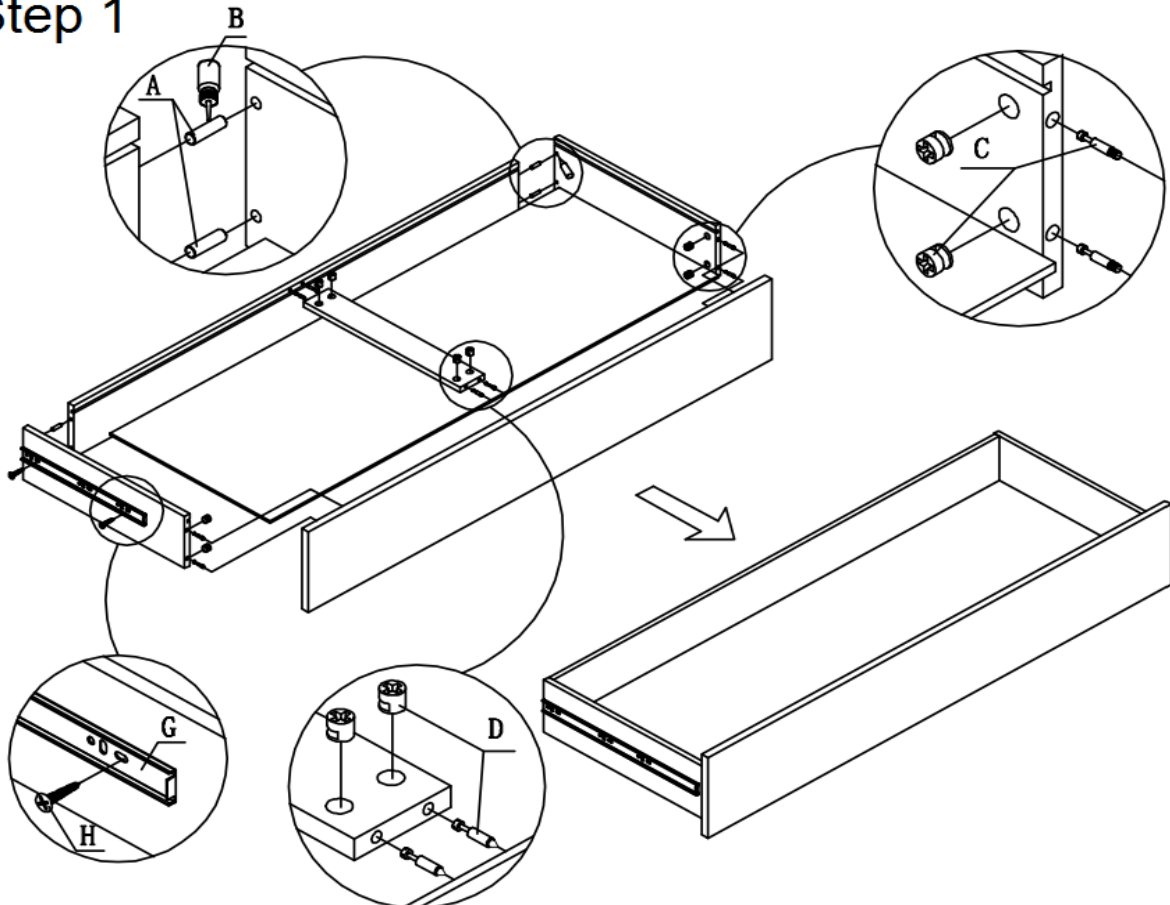

Assembly Instructions

VERSION: 190F

ASSEMBLY INSTRUCTION

SETTING FITTINGS

DR-190F-01-A

FITTINGS	SPEC.	AMOUNT	FITTINGS	SPEC.	AMOUNT
A	$\phi 6 \times 30$	4pcs	K	$\phi 8 \times 30$	16pcs
B		1pc	L		1pc
C	$\phi 12$	4sets	M		2sets
D	$\phi 12$	4sets	N		2sets
E	$\phi 60 \times 25$	5pcs	O	$\phi 3.5 \times 15$	24pcs
F	M8x30	5pcs	P		2sets
G	16"	1set	Q		2pcs
H	$\phi 3.5 \times 12$	16pcs	R		4pcs
I	$\phi 15$	16sets	S	$\phi 3.5 \times 25$	4pcs
J	5mm	1pcs			

Step 1