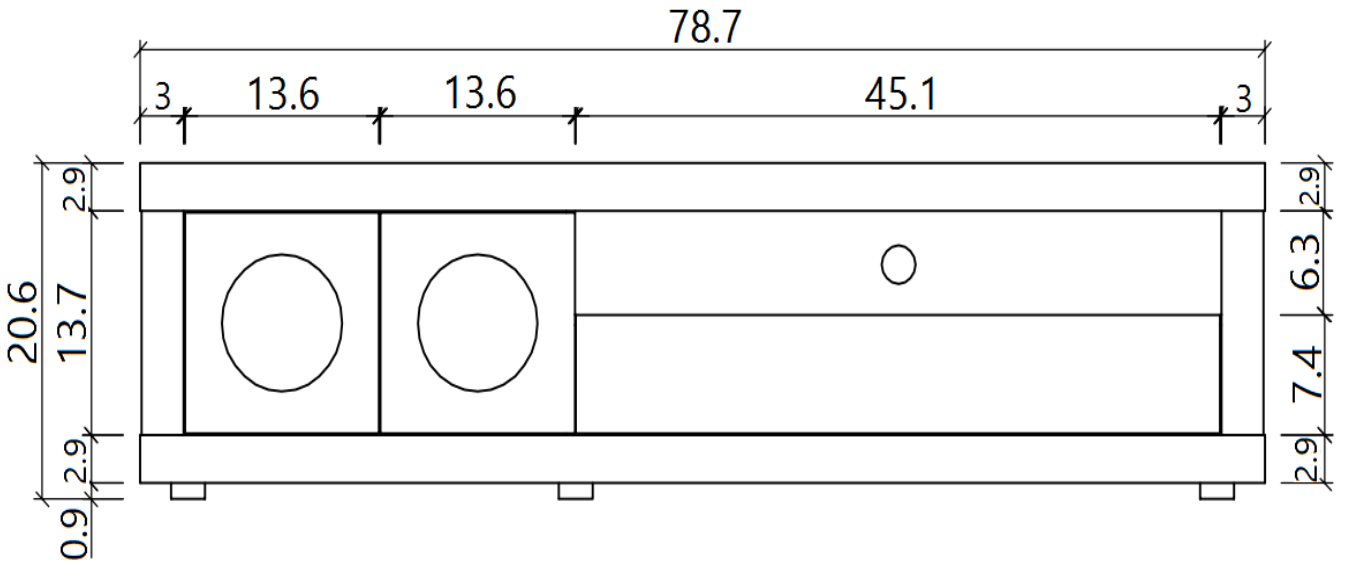

SKU: 18092

Detailed Dimensions

LP Prato TV Base

Top View

Front View

Side View

Assembly Instructions

VERSION: 190F

ASSEMBLY INSTRUCTION

SETTING FITTINGS

DR-190F-01-A

FITTINGS	SPEC.	AMOUNT	FITTINGS	SPEC.	AMOUNT
A	 $\phi 6 \times 30$	4pcs	K	 $\phi 8 \times 30$	16pcs
B		1pc	L		1pc
C	 $\phi 12$	4sets	M		2sets
D	 $\phi 12$	4sets	N		2sets
E	 $\phi 60 \times 25$	5pcs	O	 $\phi 3.5 \times 15$	24pcs
F	 M8x30	5pcs	P		2sets
G	 16"	1set	Q		2pcs
H	 $\phi 3.5 \times 12$	16pcs	R		4pcs
I	 $\phi 15$	16sets	S	 $\phi 3.5 \times 25$	4pcs
J	 5mm	1pcs			