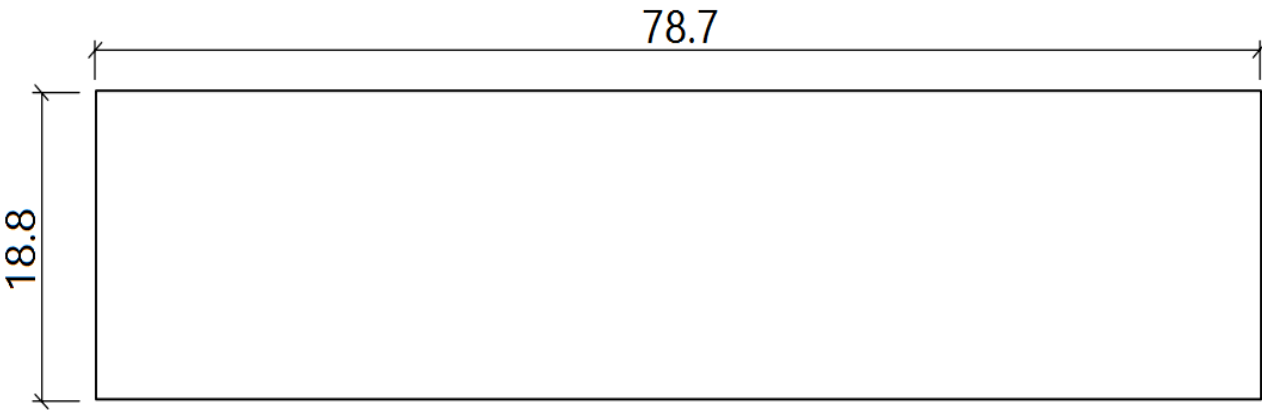

44 National Road
Edison, NJ 08817
www.jnmfurniture.biz

SKU: 18092

LP Prato TV Base

The Prato Modern TV Base features a beautiful combination of walnut wood veneer and white high gloss. This TV Base has a shelf with pre-cut holes for easy cable management for media units, as well as soft closing drawers for storage.

SKU: 18092

Detailed Dimensions

LP Prato TV Base

Top View

Front View

Side View

Assembly Instructions

VERSION: 190F