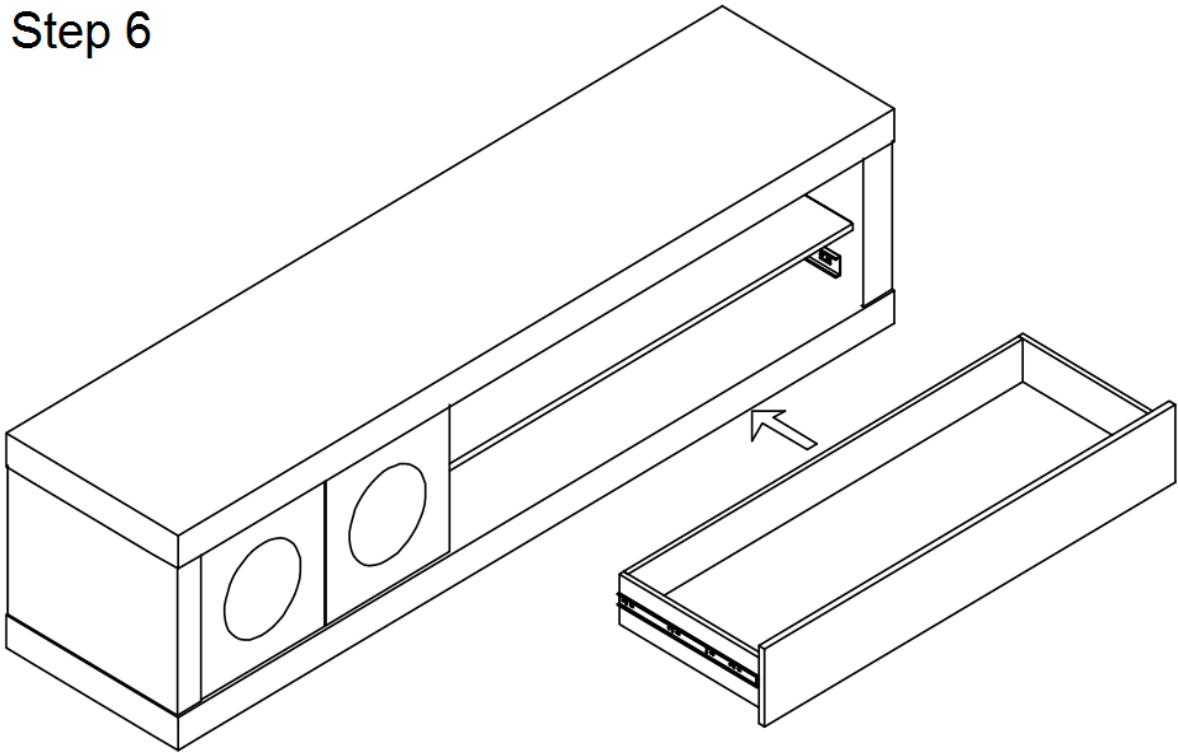

ASSEMBLY INSTRUCTION

SETTING FITTINGS

DR-190F-01-A

FITTINGS	SPEC.	AMOUNT	FITTINGS	SPEC.	AMOUNT
A	 $\phi 6 \times 30$	4pcs	K	 $\phi 8 \times 30$	16pcs
B		1pc	L		1pc
C	 $\phi 12$	4sets	M		2sets
D	 $\phi 12$	4sets	N		2sets
E	 $\phi 60 \times 25$	5pcs	O	 $\phi 3.5 \times 15$	24pcs
F	 M8x30	5pcs	P		2sets
G	 16"	1set	Q		2pcs
H	 $\phi 3.5 \times 12$	16pcs	R		4pcs
I	 $\phi 15$	16sets	S	 $\phi 3.5 \times 25$	4pcs
J	 5mm	1pcs			

Step 1

Step 2

Step 3

Step 4

Step 5

Step 6

Step 7 (Final Step)

(Finished Product)