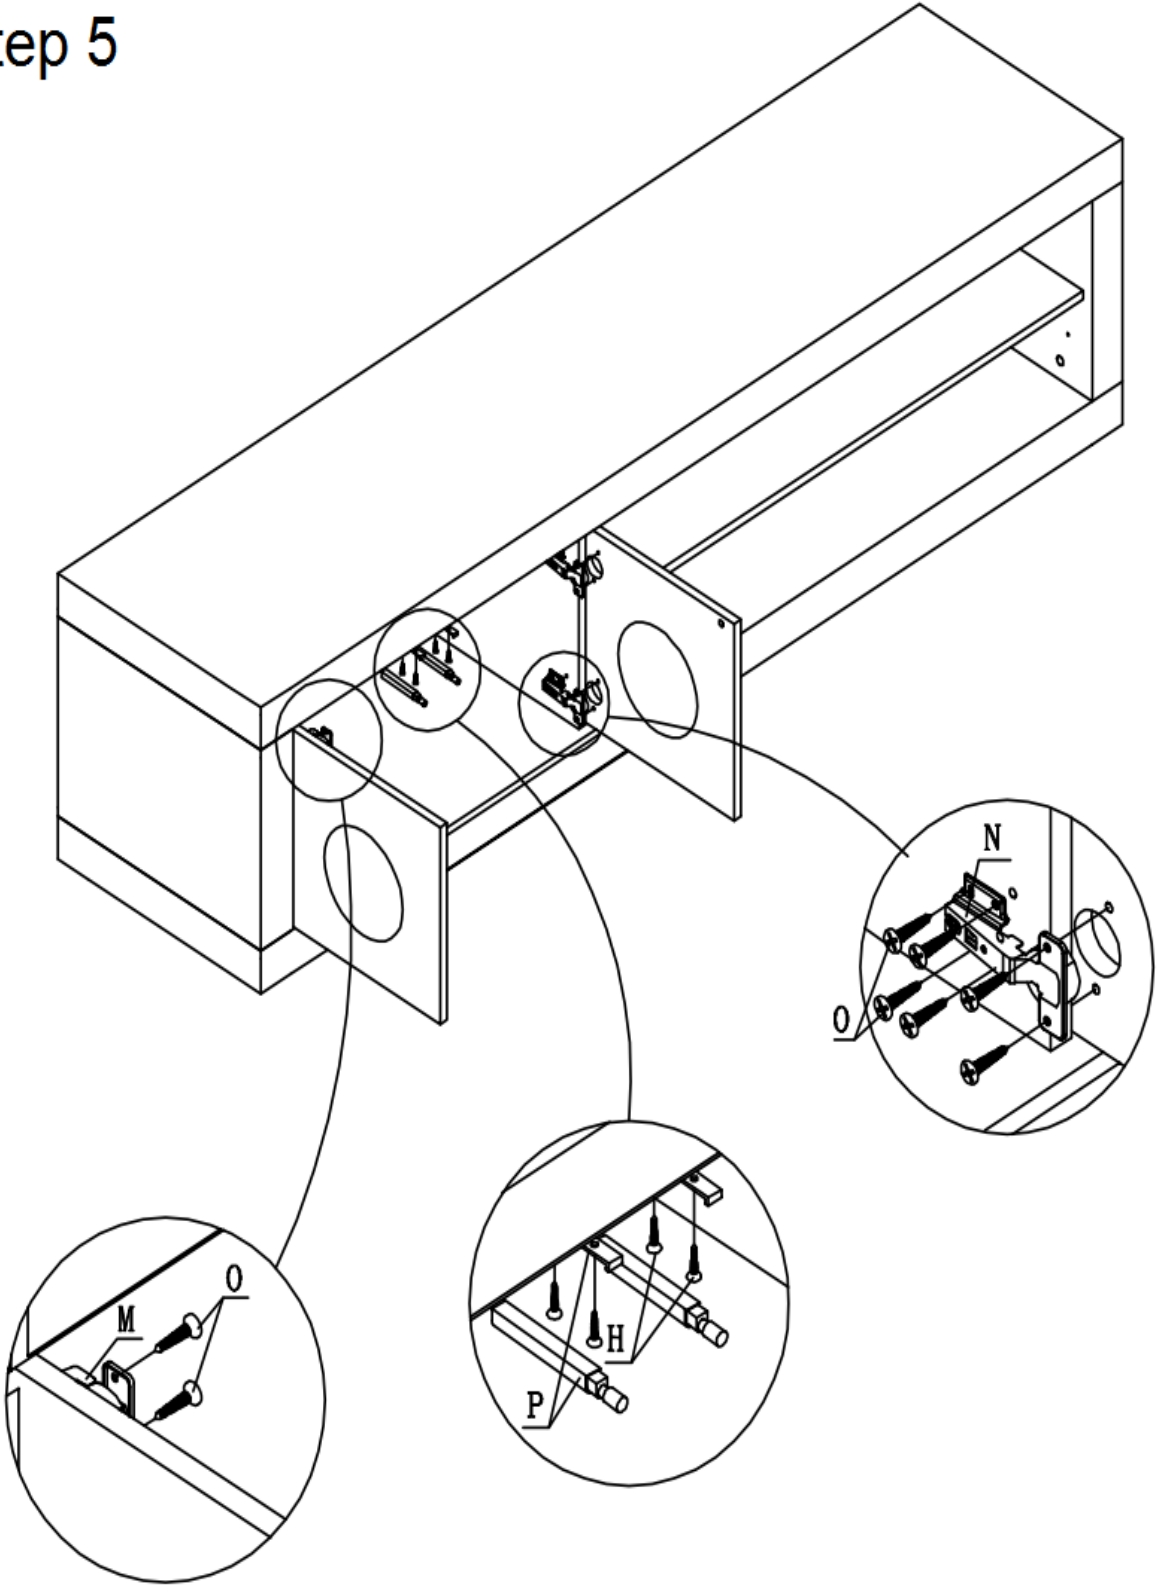

ASSEMBLY INSTRUCTION

SETTING FITTINGS

DR-190F-01-A

FITTINGS	SPEC.	AMOUNT	FITTINGS	SPEC.	AMOUNT
A	 $\phi 6 \times 30$	4pcs	K	 $\phi 8 \times 30$	16pcs
B		1pc	L		1pc
C	 $\phi 12$	4sets	M		2sets
D	 $\phi 12$	4sets	N		2sets
E	 $\phi 60 \times 25$	5pcs	O	 $\phi 3.5 \times 15$	24pcs
F	 M8x30	5pcs	P		2sets
G	 16"	1set	Q		2pcs
H	 $\phi 3.5 \times 12$	16pcs	R		4pcs
I	 $\phi 15$	16sets	S	 $\phi 3.5 \times 25$	4pcs
J	 5mm	1pcs			

Step 1

Step 2

Step 3

Step 4

Step 5

Step 6

Step 7 (Final Step)

(Finished Product)