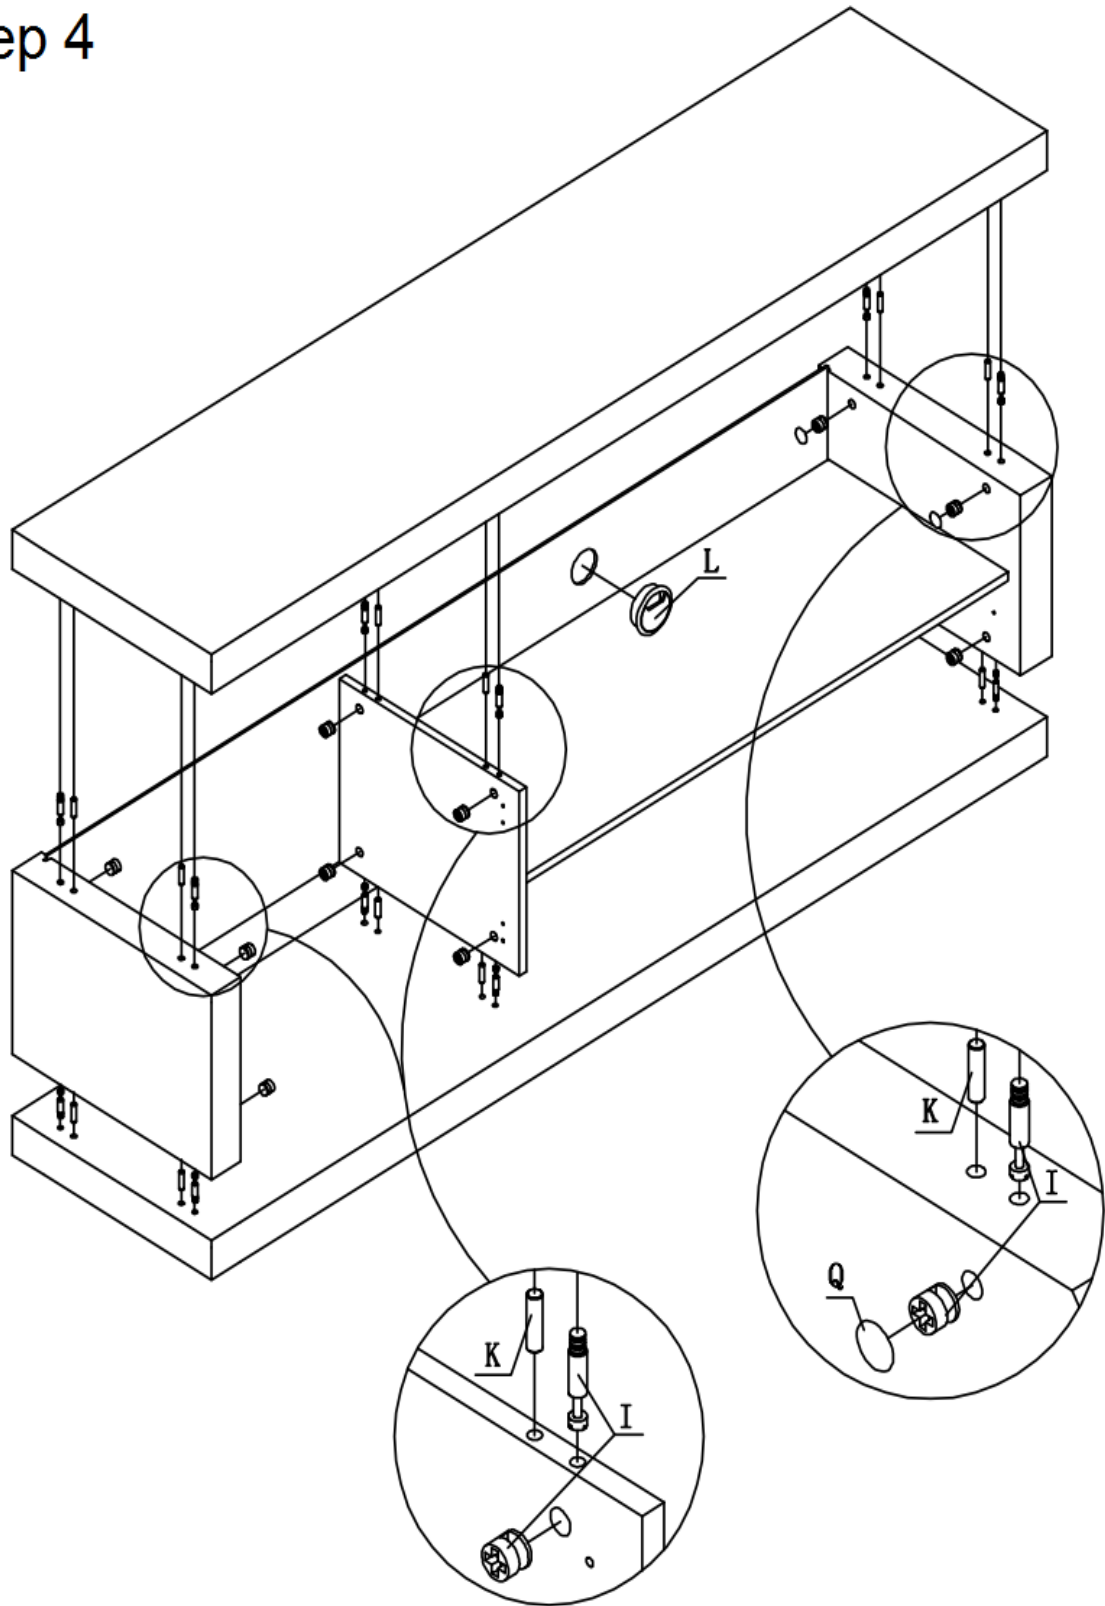

ASSEMBLY INSTRUCTION

SETTING FITTINGS

DR-190F-01-A

FITTINGS	SPEC.	AMOUNT	FITTINGS	SPEC.	AMOUNT
A	 $\phi 6 \times 30$	4pcs	K	 $\phi 8 \times 30$	16pcs
B		1pc	L		1pc
C	 $\phi 12$	4sets	M		2sets
D	 $\phi 12$	4sets	N		2sets
E	 $\phi 60 \times 25$	5pcs	O	 $\phi 3.5 \times 15$	24pcs
F	 M8x30	5pcs	P		2sets
G	 16"	1set	Q		2pcs
H	 $\phi 3.5 \times 12$	16pcs	R		4pcs
I	 $\phi 15$	16sets	S	 $\phi 3.5 \times 25$	4pcs
J	 5mm	1pcs			

Step 1

Step 2

Step 3

Step 4

Step 5

Step 6

Step 7 (Final Step)

(Finished Product)