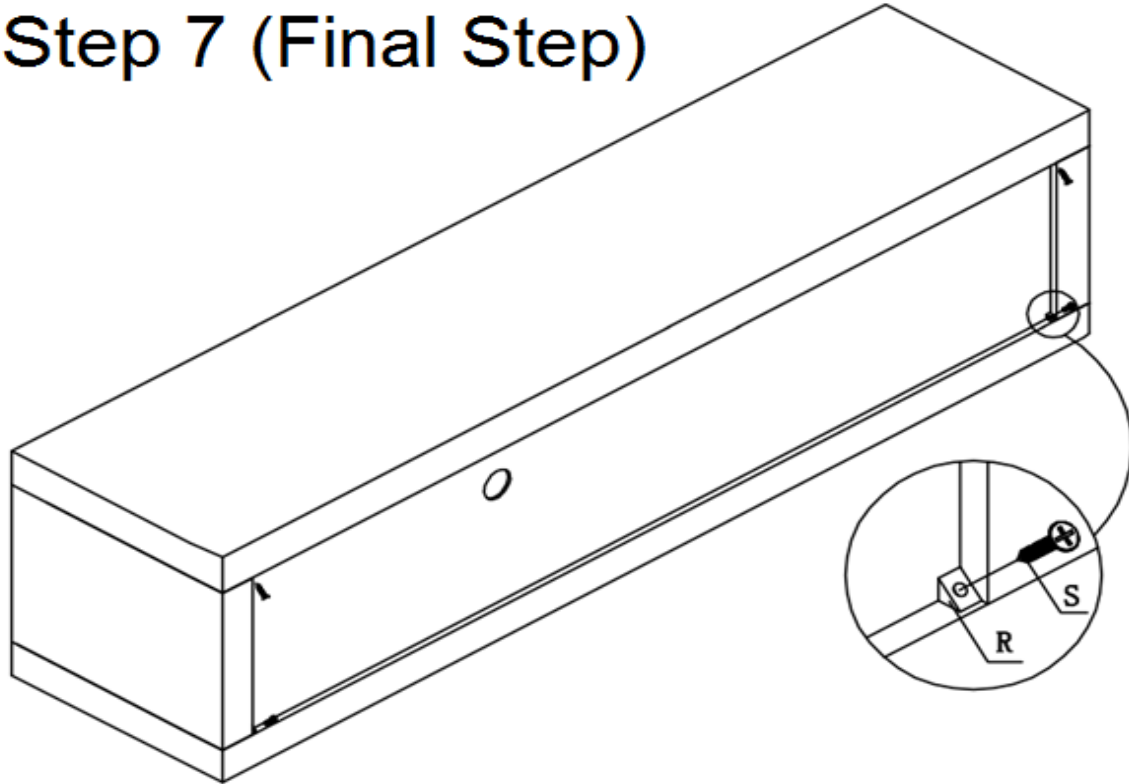

ASSEMBLY INSTRUCTION

SETTING FITTINGS

DR-190F-01-A

FITTINGS	SPEC.	AMOUNT	FITTINGS	SPEC.	AMOUNT
A	 $\phi 6 \times 30$	4pcs	K	 $\phi 8 \times 30$	16pcs
B		1pc	L		1pc
C	 $\phi 12$	4sets	M		2sets
D	 $\phi 12$	4sets	N		2sets
E	 $\phi 60 \times 25$	5pcs	O	 $\phi 3.5 \times 15$	24pcs
F	 M8x30	5pcs	P		2sets
G	 16"	1set	Q		2pcs
H	 $\phi 3.5 \times 12$	16pcs	R		4pcs
I	 $\phi 15$	16sets	S	 $\phi 3.5 \times 25$	4pcs
J	 5mm	1pcs			

Step 1

Step 2

Step 3

Step 4

Step 5

Step 6

Step 7 (Final Step)

(Finished Product)