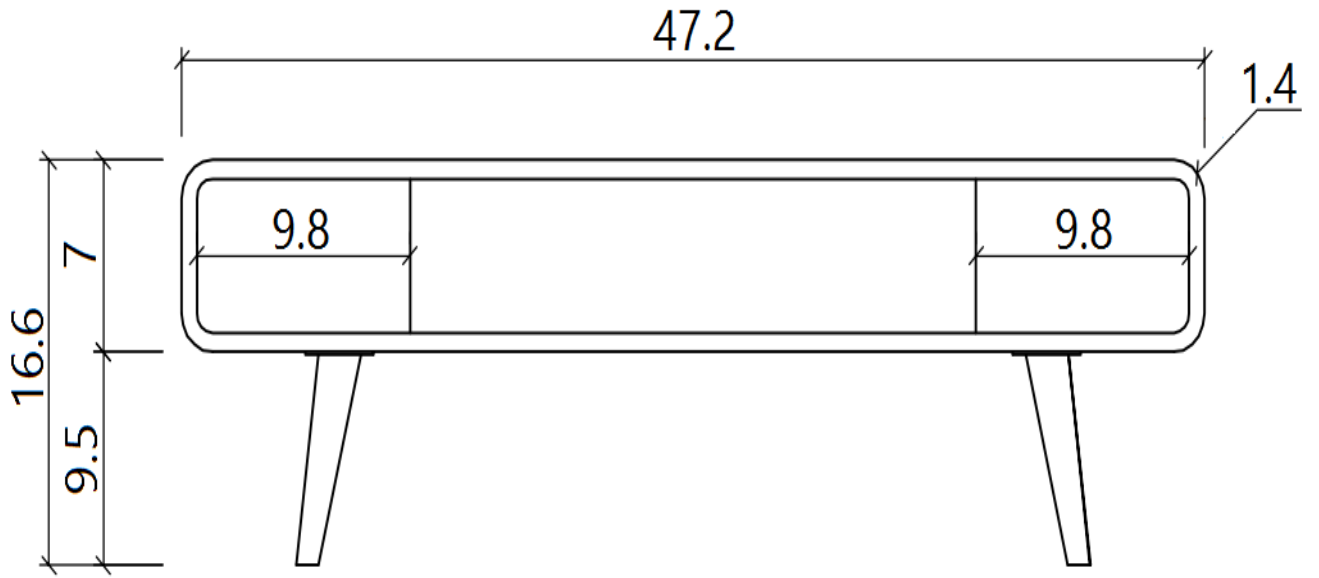

SKU: 18475

Detailed Dimensions

LP Nuevo CT

Top View

Front View

Side View

Assembly Instructions

VERSION: 283A

ASSEMBLY INSTRUCTION

SETTING FITTINGS

DR-283A-01-A

| FITTINGS | SPEC. | AMOUNT | FITTINGS | SPEC. | AMOUNT |
|----------|---|--------|----------|---|--------|
| A |  M6x15 | 16pcs | B |  4mm | 2pcs |
| C |  M8x20 | 8pcs | D |  5mm | 1pcs |
| E |  80x80x3 | 4pcs | | | |