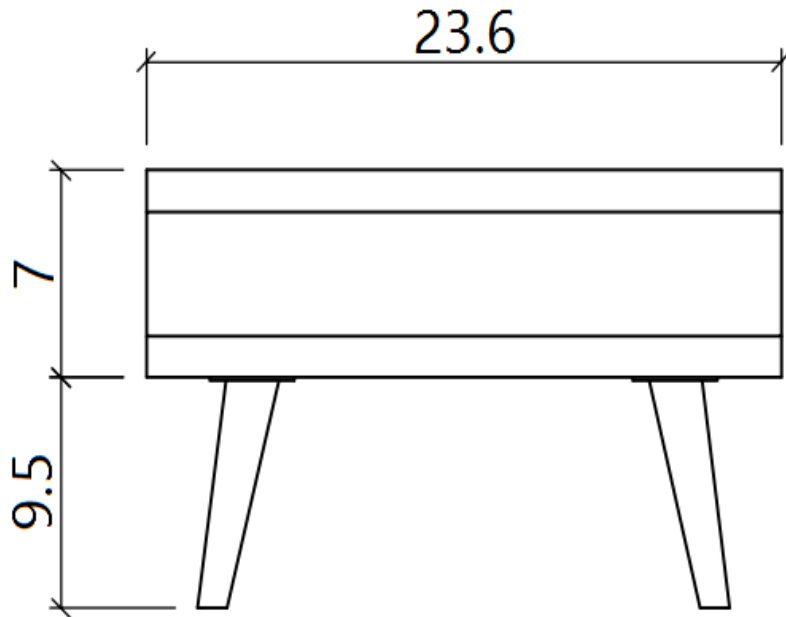

SKU: 18475

Detailed Dimensions

LP Nuevo CT

Top View

Front View

Side View

Assembly Instructions

VERSION: 283A

ASSEMBLY INSTRUCTION

SETTING FITTINGS

DR-283A-01-A

| FITTINGS | SPEC. | AMOUNT | FITTINGS | SPEC. | AMOUNT |
|----------|---|--------|----------|---|--------|
| A |  M6x15 | 16pcs | B |  4mm | 2pcs |
| C |  M8x20 | 8pcs | D |  5mm | 1pcs |
| E |  80x80x3 | 4pcs | | | |