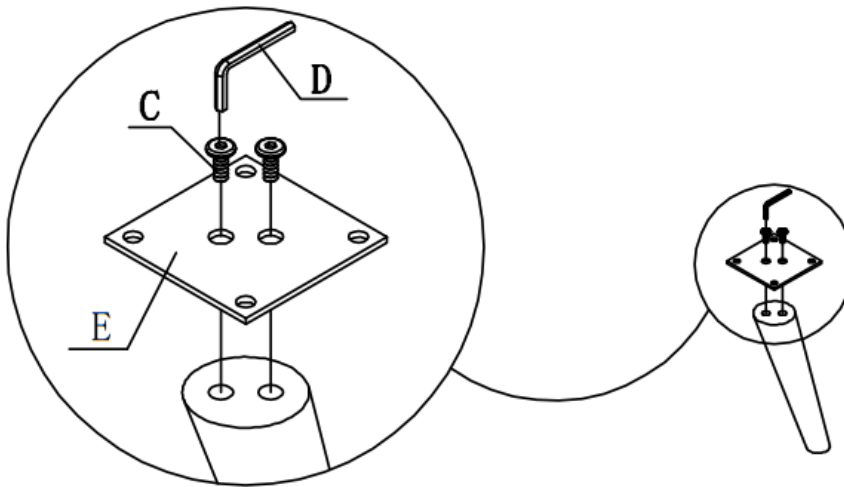

Assembly Instructions

VERSION: 283A

ASSEMBLY INSTRUCTION

SETTING FITTINGS

DR-283A-01-A

FITTINGS	SPEC.	AMOUNT	FITTINGS	SPEC.	AMOUNT
A	M6x15	16pcs	B	4mm	2pcs
C	M8x20	8pcs	D	5mm	1pcs
E	80x80x3	4pcs			

Step 1