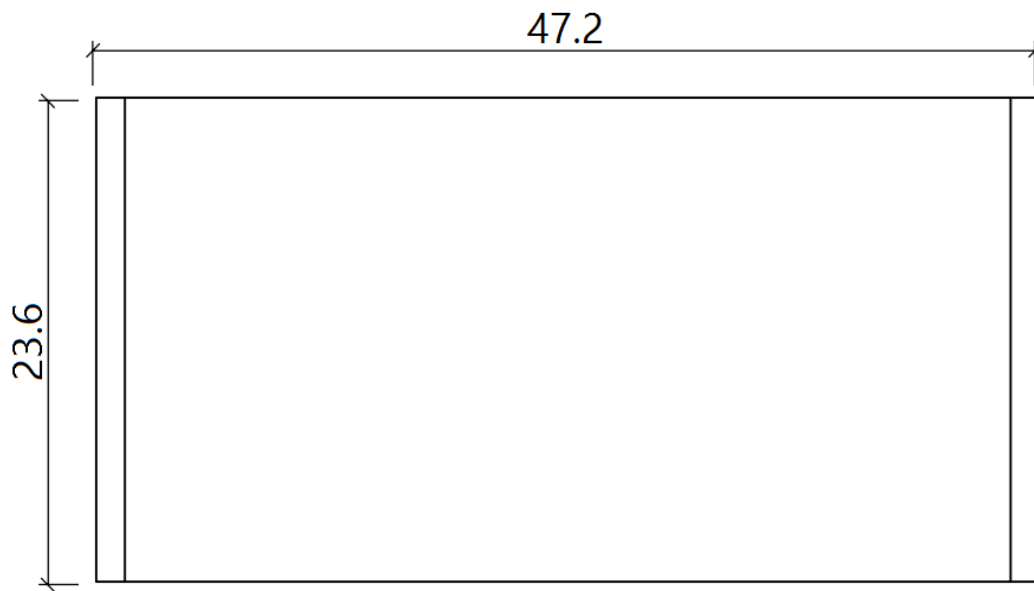

SKU: 18475

Detailed Dimensions

LP Nuevo CT

Top View

Front View

Side View

Assembly Instructions

VERSION: 283A