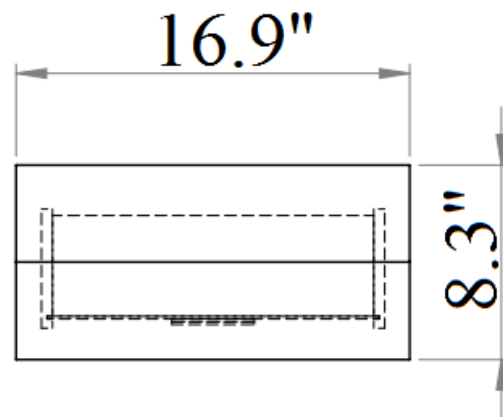

SKU: 17687

Detailed Dimensions

Milan White Bedroom

Queen Bed

Front View

Side View

King Bed

95.8"

Top View

Chest Drawer

Front View

Side View

**Side table
(Left side)**

**Side table
(Right side)**

Night Stand Drawer

Drawer 1

**Top View
(Drawer 1)**

**Front View
(Drawer 1)**

Night Stand Drawer

Drawer 2

**Top View
(Drawer 2)**

**Front View
(Drawer 2)**

Night Stand Drawer

Side View

Dresser & Mirror

Front View

Side View

Dresser & Mirror

Front View

Side View

Dresser & Mirror

8.3"