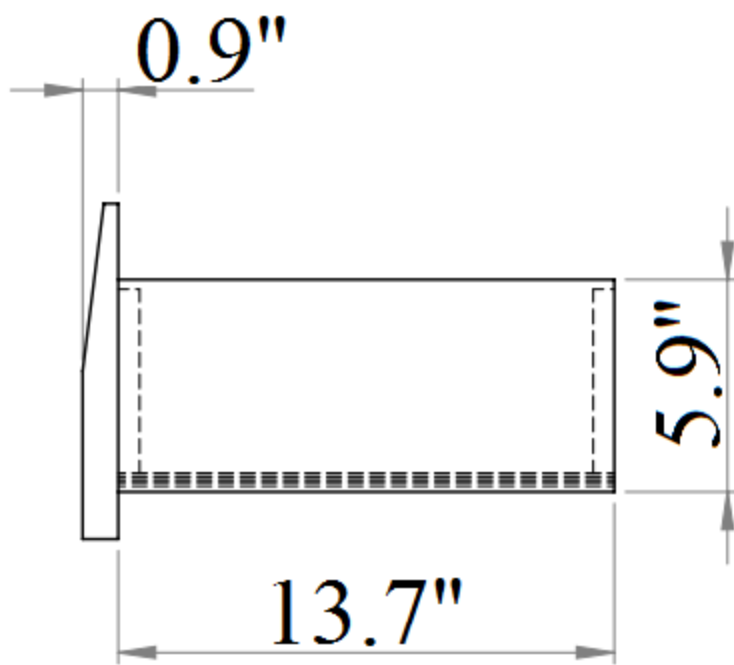

SKU: 17687

Detailed Dimensions

Milan White Bedroom

Queen Bed

Front View

Side View

King Bed

95.8"

Dresser & Mirror

Front View

Side View

Dresser & Mirror

Front View

Side View

Dresser & Mirror

8.3"

Front View

9.5"

Side View

Dresser Drawer

Top View

Dresser Drawer

Front View

Side View