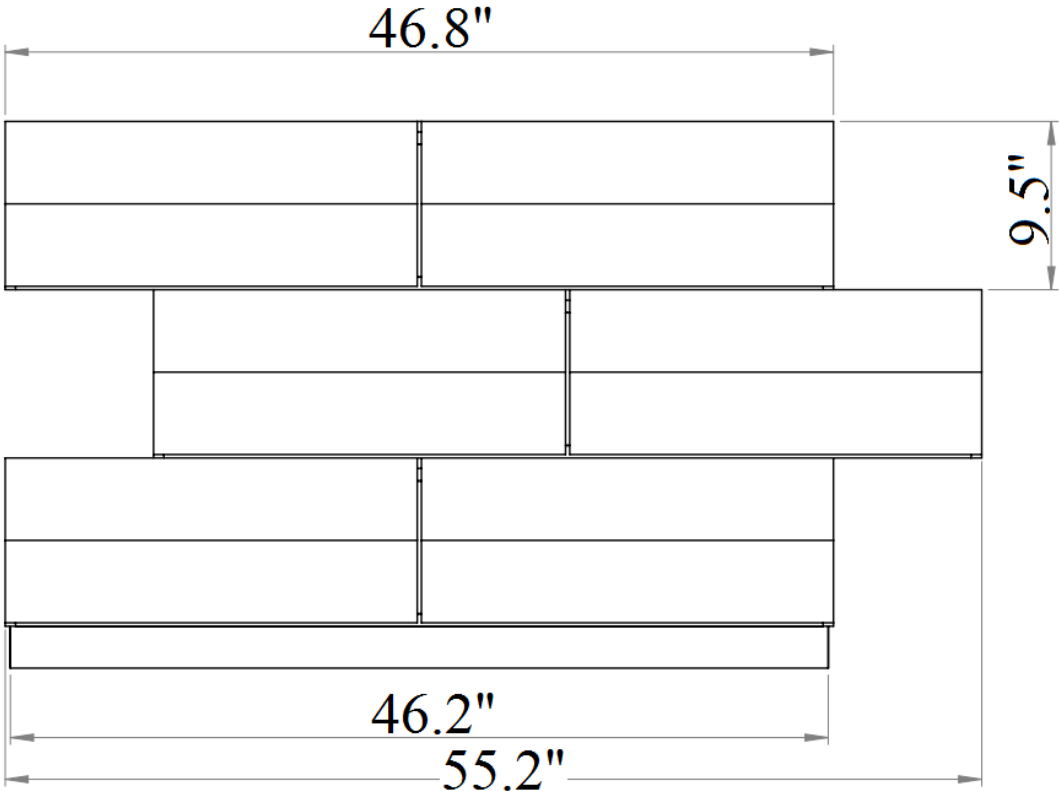

SKU: 17687

Detailed Dimensions

Milan White Bedroom

Queen Bed

Front View

Side View

King Bed

95.8"

**Top View
(Drawer 1)**

**Front View
(Drawer 1)**

Night Stand Drawer

Drawer 2

**Top View
(Drawer 2)**

**Front View
(Drawer 2)**

Night Stand Drawer

Side View

Dresser & Mirror

Front View

Side View

Dresser & Mirror

Front View

Side View

Dresser & Mirror

8.3"

Front View

9.5"

Side View

Dresser Drawer

Top View

Dresser Drawer

Front View

Side View