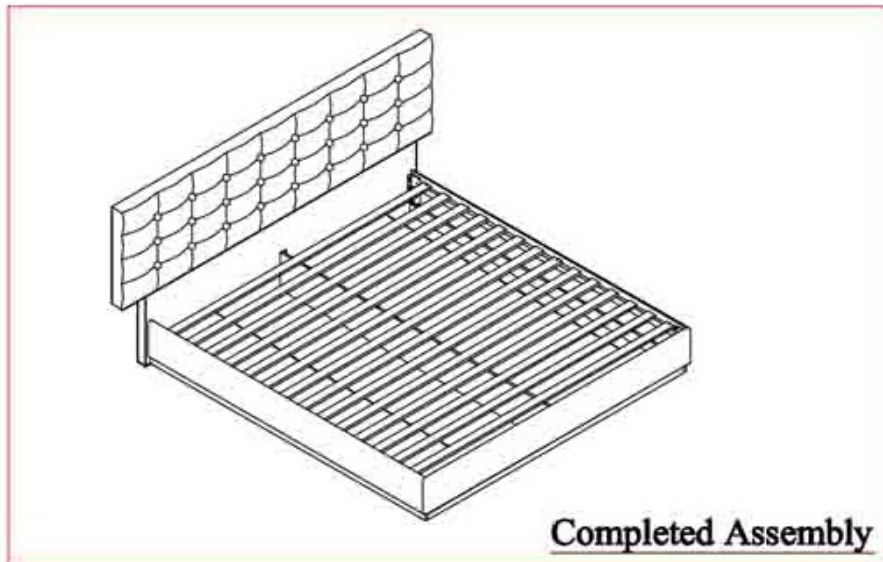

2

Make sure mirror frame is at the center of dresser . Use measuring tape to ensure the mirror frame distant balanced.

3

Refer marking on mirror support and tighten all screws.

4

Assembled Dresser & Mirror

Assembly Instruction

Model No : MILAN Bed

Thank you for purchasing this quality product.

Please check all packing material carefully which may have come loose inside the carton during shipment.

PART LIST

No	Description	Qty
1	Headboard	1pc
2	Footboard	1pc
3	Side Rail	2pcs
4	Center Rail	1pc
5	Slat	1set