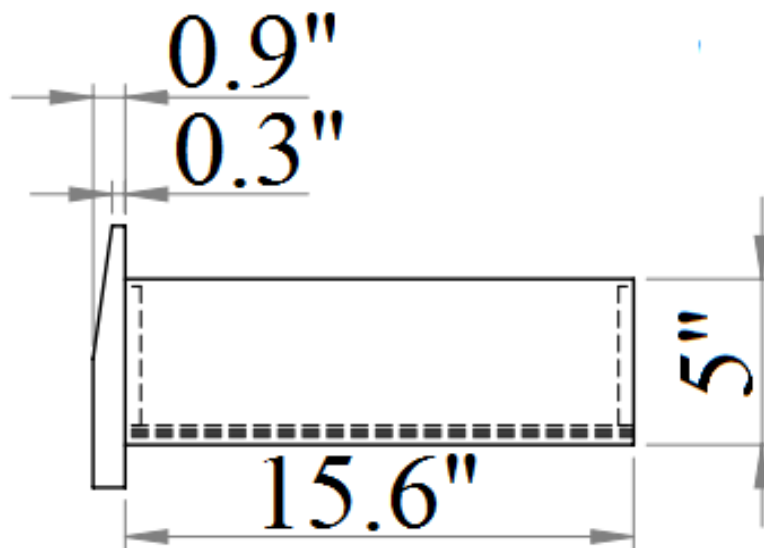

SKU: 17687

Detailed Dimensions

Milan White Bedroom

Queen Bed

Front View

Side View

King Bed

95.8"

Top View

Chest Drawer

Front View

Side View

**Side table
(Left side)**

**Side table
(Right side)**

Night Stand Drawer

Drawer 1

Dresser & Mirror

Front View

Side View

Dresser & Mirror

Front View

Side View

Dresser & Mirror

8.3"

Front View

9.5"

Side View

Dresser Drawer

Top View

Dresser Drawer

Front View

Side View