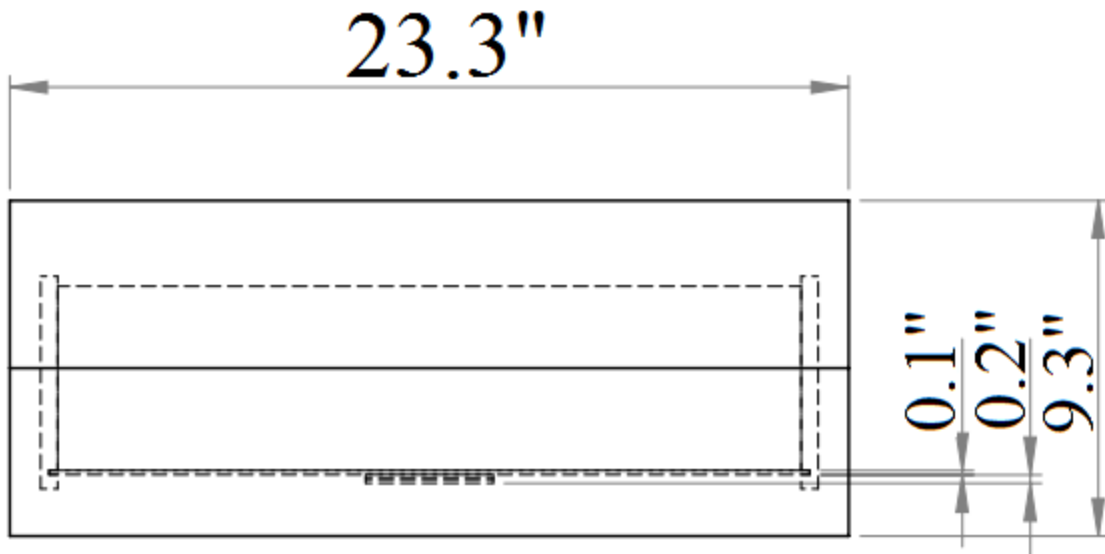

SKU: 17687

Detailed Dimensions

Milan White Bedroom

Queen Bed

Front View

Side View

King Bed

95.8"

Dresser & Mirror

Front View

Side View

Dresser & Mirror

Front View

Side View

Dresser & Mirror

8.3"

Front View

9.5"

Side View

Dresser Drawer

Top View

Dresser Drawer

Front View

Side View