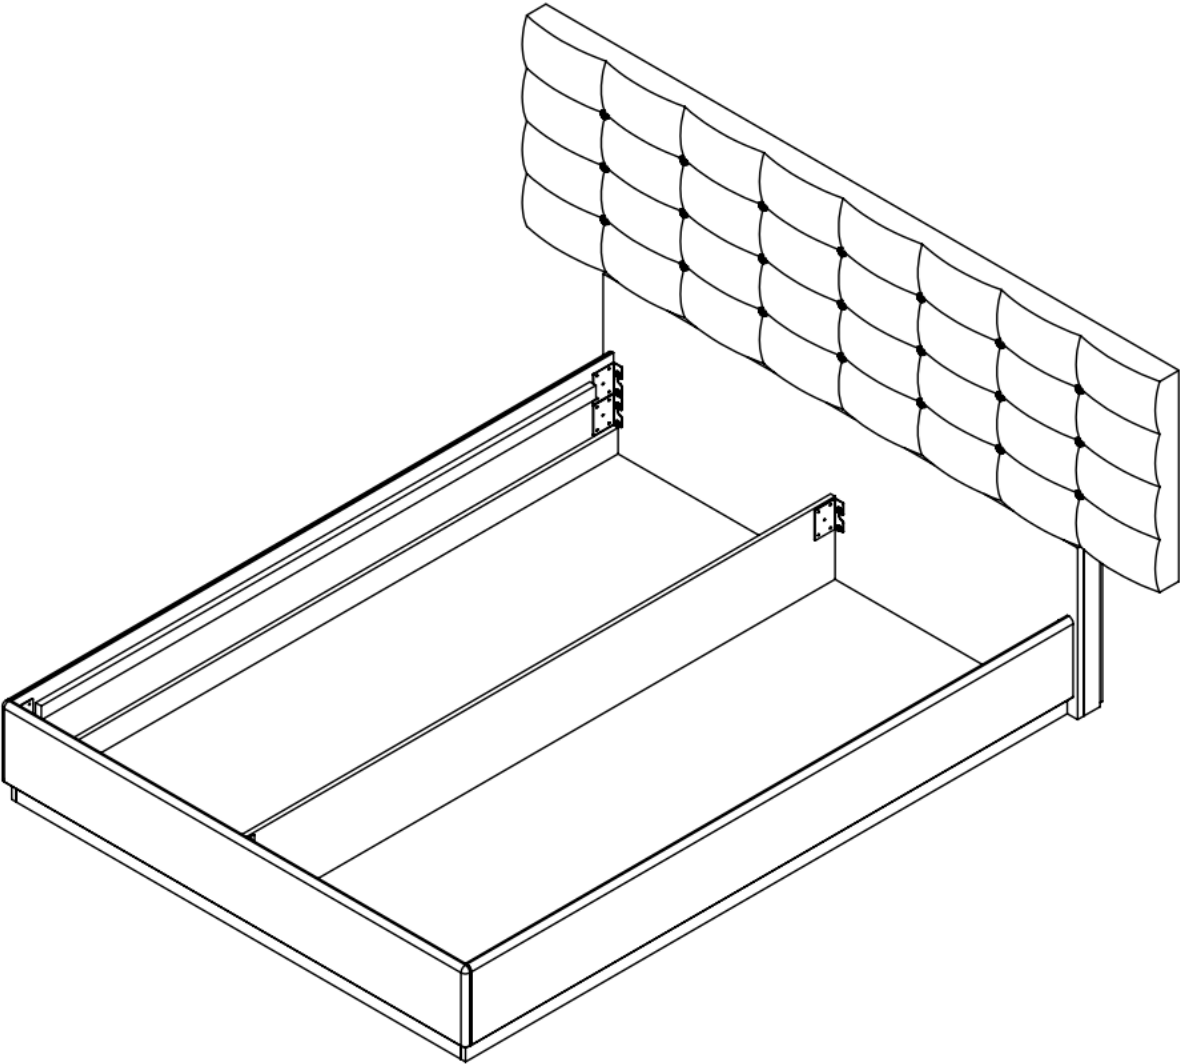

44 National Road
Edison, NJ 08817
www.jnmfurniture.biz

SKU: 17687

Milan White Bedroom

Milan Bedroom by J&M Furniture offers a fresh aim and outlook of the modern bedroom. Uniquely designed case goods reminiscent of Lego blocks, this White lacquered finish set will enhance the look of bedrooms of different sizes and colors. The white leatherette headboard provides elegance as well as a classic look to the bedroom set. Our case goods are equipped with full extension glides

SKU: 17687

Detailed Dimensions

Milan White Bedroom

Queen Bed

Front View

Side View

King Bed

95.8"

Dresser & Mirror

Front View

Side View

Dresser & Mirror

Front View

Side View

Dresser & Mirror

8.3"

Front View

9.5"

Side View

Dresser Drawer

Top View

Dresser Drawer

Front View

Side View