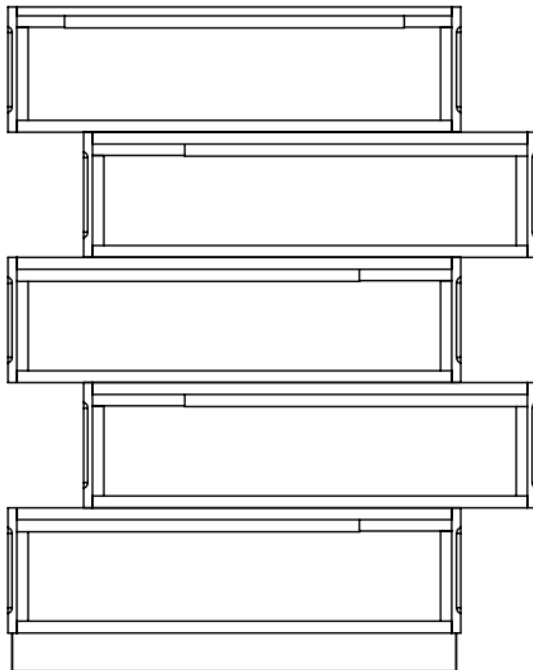

SKU: 17687

Detailed Dimensions

Milan White Bedroom

Queen Bed

Front View

Side View

King Bed

95.8"

Front View

Side View

Back View

Chest

Chest

Front View

Side View

Chest Drawer

Top View

Chest Drawer

Front View

Side View

**Side table
(Left side)**

**Side table
(Right side)**

Night Stand Drawer

Drawer 1

Front View

9.5"

Side View

Dresser Drawer

Top View

Dresser Drawer

Front View

Side View