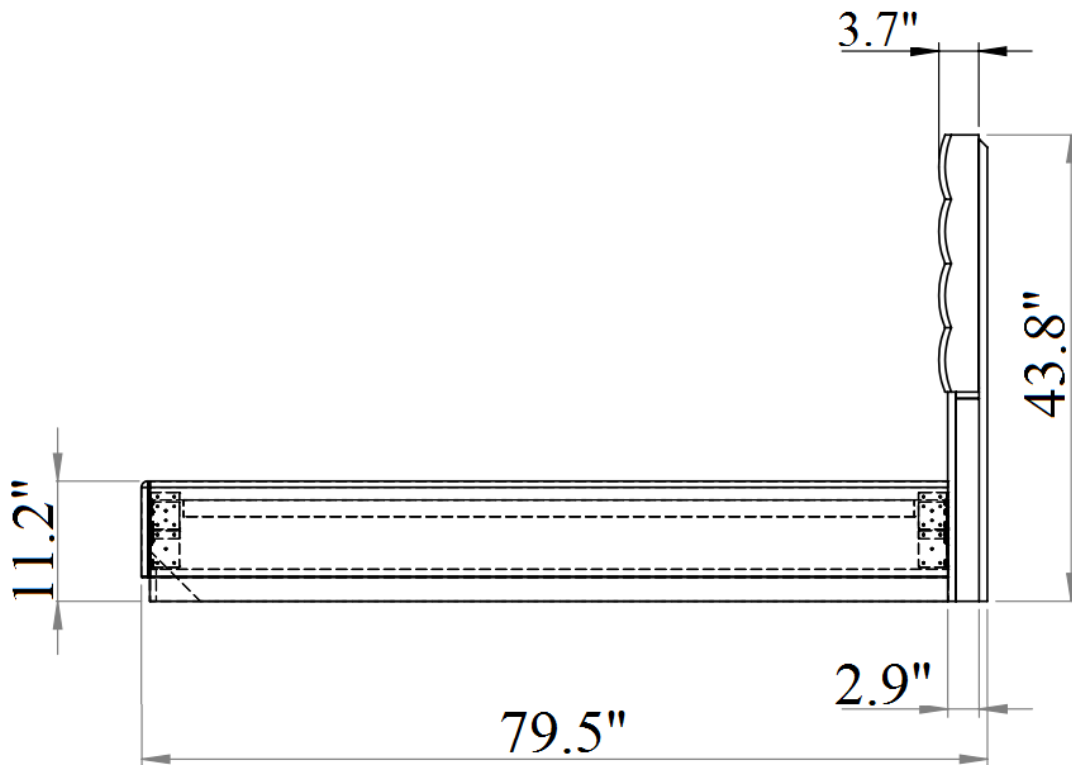

SKU: 17687

Detailed Dimensions

Milan White Bedroom

Queen Bed

Front View

Side View

King Bed

95.8"

Front View

Side View

Back View

Chest

Chest

Front View

Side View

Chest Drawer

Dresser & Mirror

Front View

Side View

Dresser & Mirror

Front View

Side View

Dresser & Mirror

8.3"

Front View

9.5"

Side View

Dresser Drawer

Top View

Dresser Drawer

Front View

Side View