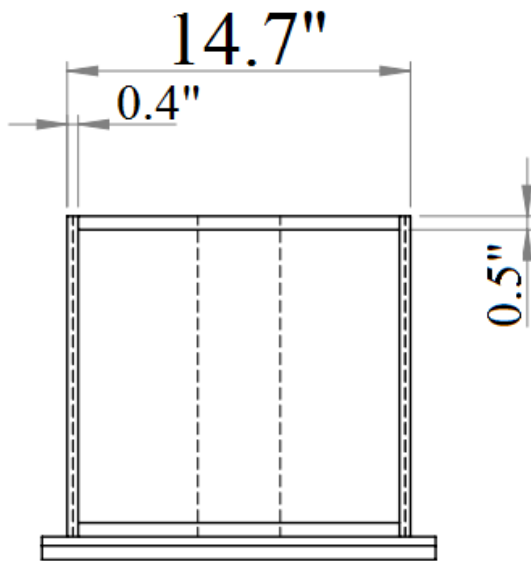

SKU: 17687

Detailed Dimensions

Milan White Bedroom

Queen Bed

Front View

Side View

King Bed

95.8"

Top View

Chest Drawer

Front View

Side View

**Side table
(Left side)**

**Side table
(Right side)**

Night Stand Drawer

Drawer 1

**Top View
(Drawer 1)**

**Front View
(Drawer 1)**

Night Stand Drawer

Drawer 2

**Top View
(Drawer 2)**

**Front View
(Drawer 2)**

Night Stand Drawer

Side View

Dresser & Mirror

Front View

Side View

Dresser & Mirror

Front View

Side View

Dresser & Mirror

8.3"