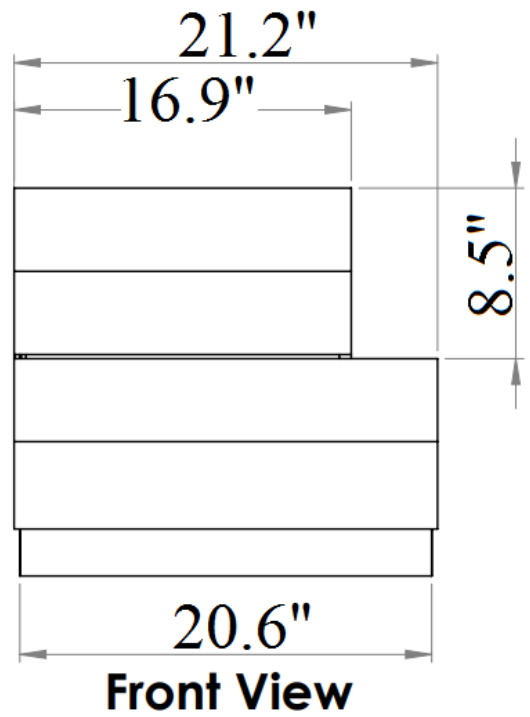

SKU: 17687

Detailed Dimensions

Milan White Bedroom

Queen Bed

Front View

Side View

King Bed

95.8"

Top View

Chest Drawer

Front View

Side View

**Side table
(Left side)**

**Side table
(Right side)**

Night Stand Drawer

Drawer 1

Dresser & Mirror

Front View

Side View

Dresser & Mirror

Front View

Side View

Dresser & Mirror

8.3"

Front View

9.5"

Side View

Dresser Drawer

Top View

Dresser Drawer

Front View

Side View