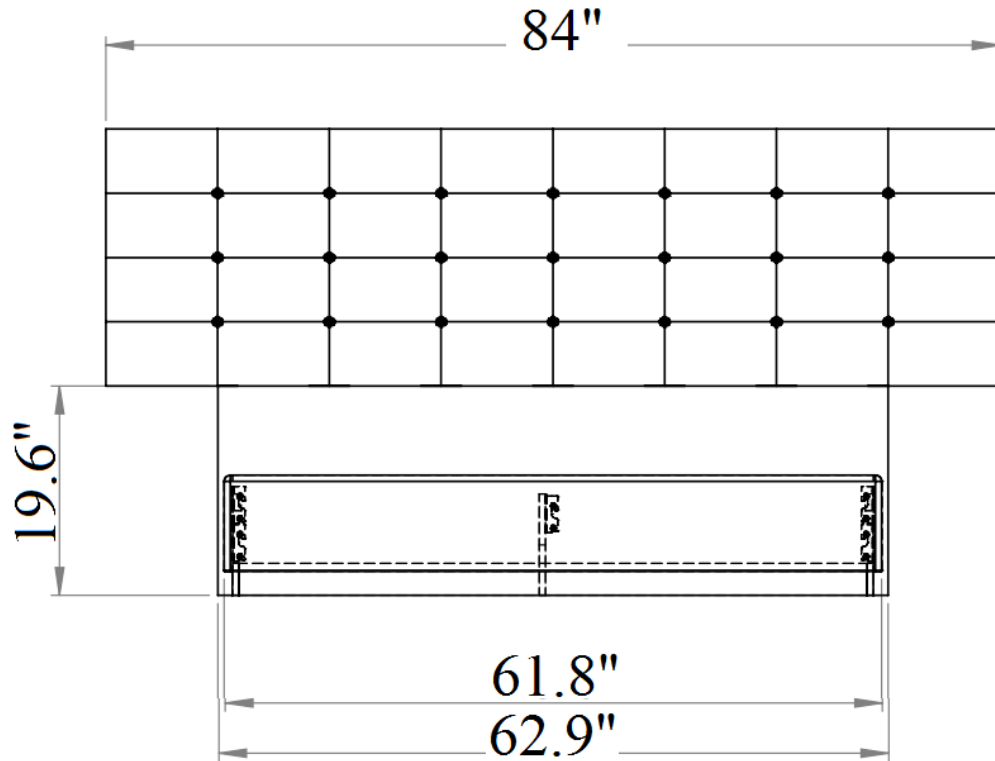

SKU: 17687

Detailed Dimensions

Milan White Bedroom

Queen Bed

Front View

Side View

King Bed

95.8"

Dresser & Mirror

Front View

Side View

Dresser & Mirror

Front View

Side View

Dresser & Mirror

8.3"

Front View

9.5"

Side View

Dresser Drawer

Top View

Dresser Drawer

Front View

Side View