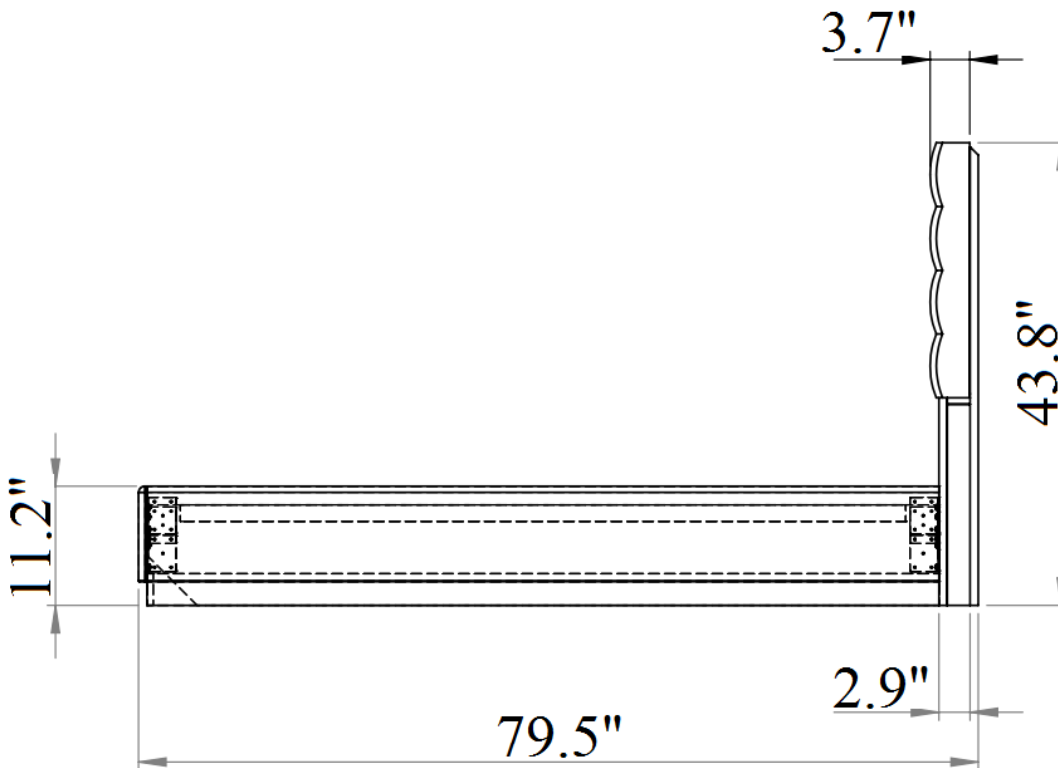

King Bed

95.8"

Front View

Side View