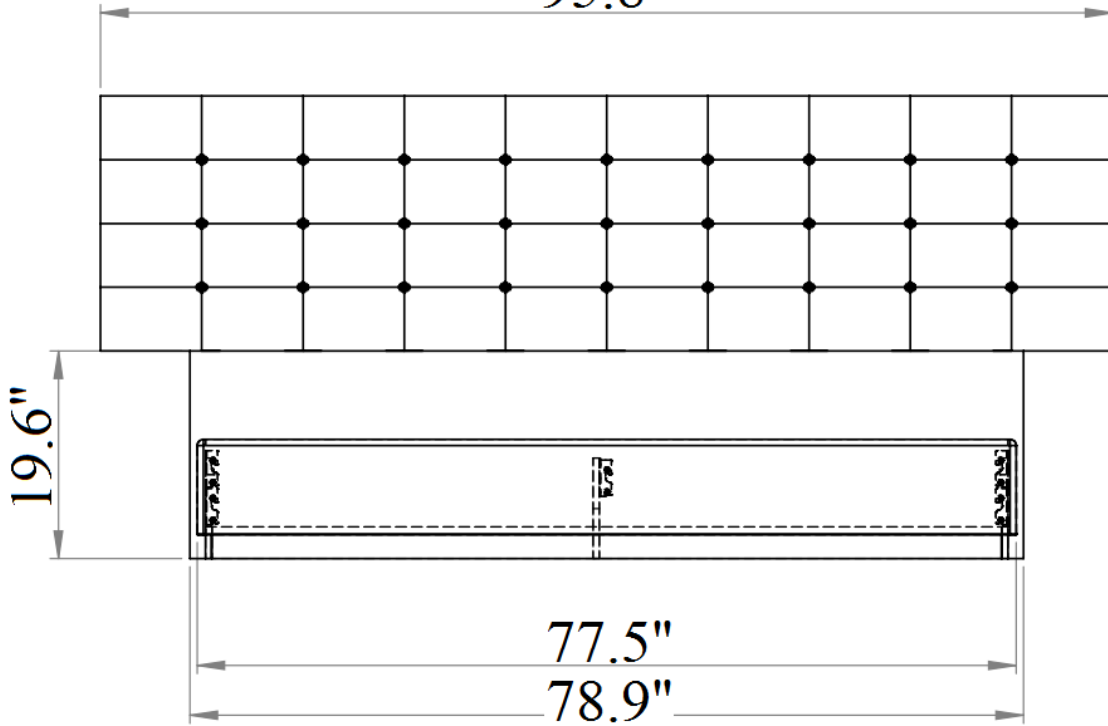

SKU: 17687

Detailed Dimensions

Milan White Bedroom

Queen Bed

Front View

Side View

King Bed

95.8"

Dresser & Mirror

Front View

Side View

Dresser & Mirror

Front View

Side View

Dresser & Mirror

8.3"

Front View

9.5"

Side View

Dresser Drawer

Top View

Dresser Drawer

Front View

Side View