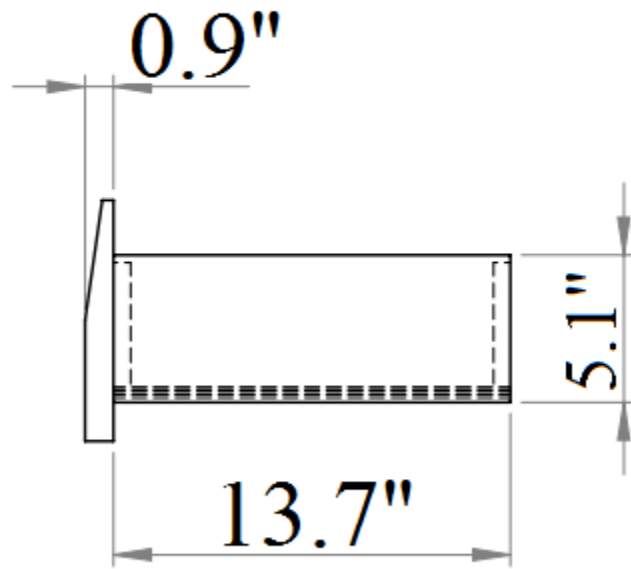

SKU: 17687

Detailed Dimensions

Milan White Bedroom

Queen Bed

Front View

Side View

King Bed

95.8"

**Top View
(Drawer 1)**

**Front View
(Drawer 1)**

Night Stand Drawer

Drawer 2

**Top View
(Drawer 2)**

**Front View
(Drawer 2)**

Night Stand Drawer

Side View

Dresser & Mirror

Front View

Side View

Dresser & Mirror

Front View

Side View

Dresser & Mirror

8.3"

Front View

9.5"

Side View

Dresser Drawer

Top View

Dresser Drawer

Front View

Side View