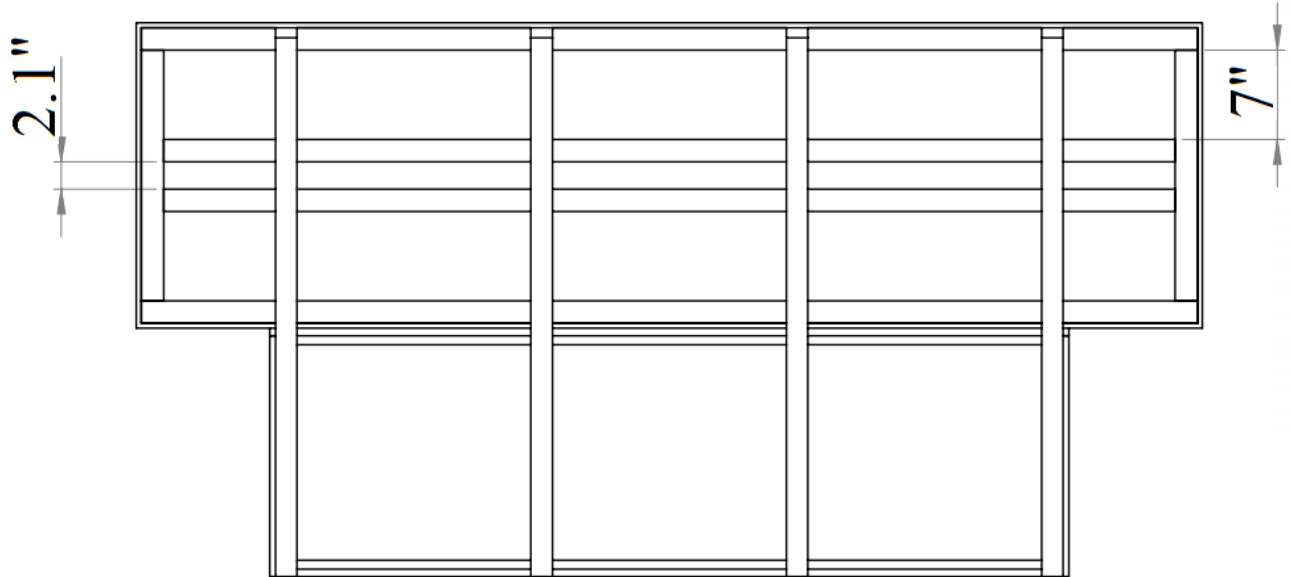

SKU: 17687

Detailed Dimensions

Milan White Bedroom

Queen Bed

Front View

Side View

King Bed

95.8"

Front View

Side View

Back View

Chest

Chest

Front View

Side View

Chest Drawer

Dresser & Mirror

Front View

Side View

Dresser & Mirror

Front View

Side View

Dresser & Mirror

8.3"

Front View

9.5"

Side View

Dresser Drawer

Top View

Dresser Drawer

Front View

Side View