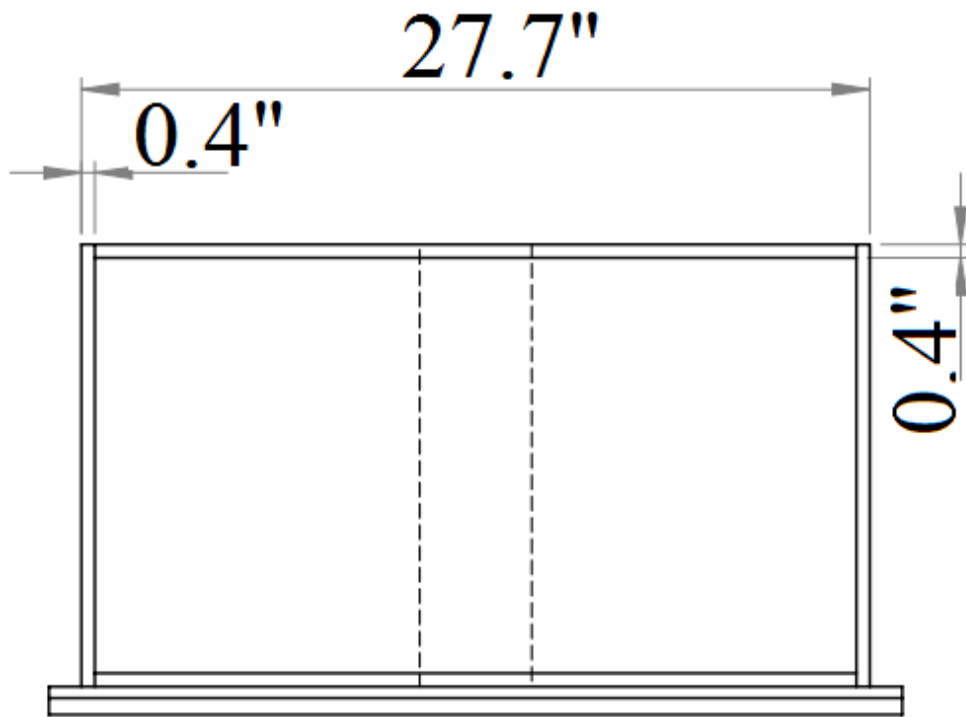

SKU: 17687

Detailed Dimensions

Milan White Bedroom

Queen Bed

Front View

Side View

King Bed

95.8"

Top View

Chest Drawer

Front View

Side View

**Side table
(Left side)**

**Side table
(Right side)**

Night Stand Drawer

Drawer 1

Dresser & Mirror

Front View

Side View

Dresser & Mirror

Front View

Side View

Dresser & Mirror

8.3"

Front View

9.5"

Side View

Dresser Drawer

Top View

Dresser Drawer

Front View

Side View