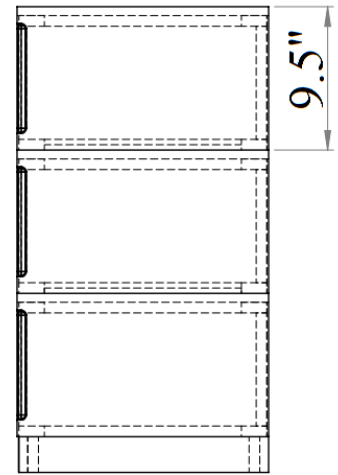

SKU: 17687

Detailed Dimensions

Milan White Bedroom

Queen Bed

Front View

Side View

King Bed

95.8"

**Top View
(Drawer 1)**

**Front View
(Drawer 1)**

Night Stand Drawer

Drawer 2

**Top View
(Drawer 2)**

**Front View
(Drawer 2)**

Night Stand Drawer

Side View

Dresser & Mirror

Front View

Side View

Dresser & Mirror

Front View

Side View

Dresser & Mirror

8.3"

Front View

9.5"

Side View

Dresser Drawer

Top View

Dresser Drawer

Front View

Side View