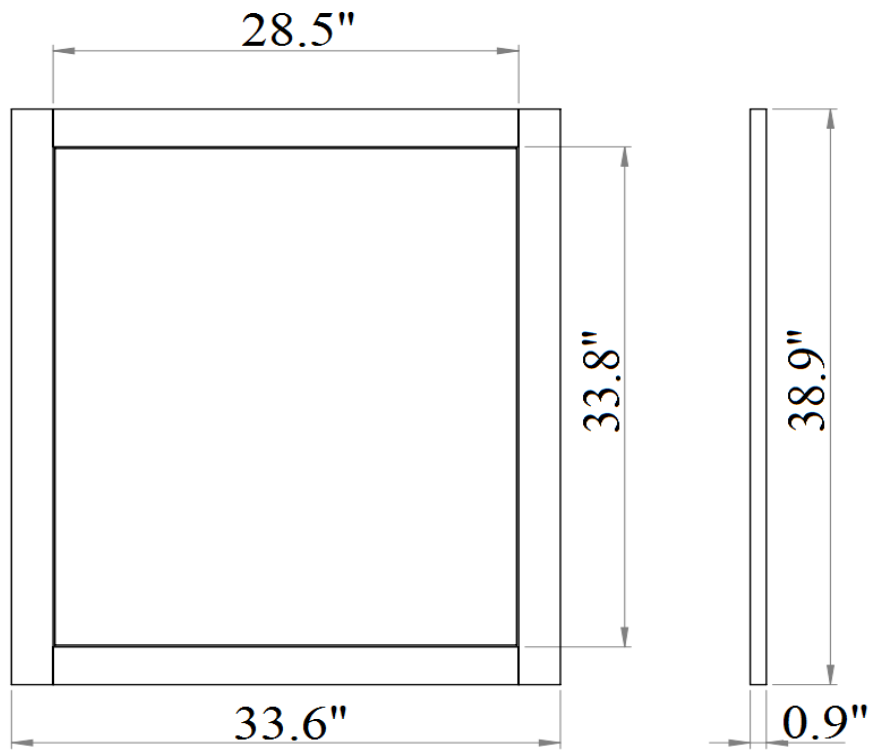

SKU: 17687

Detailed Dimensions

Milan White Bedroom

Queen Bed

Front View

Side View

King Bed

95.8"

**Top View
(Drawer 1)**

**Front View
(Drawer 1)**

Night Stand Drawer

Drawer 2

**Top View
(Drawer 2)**

**Front View
(Drawer 2)**

Night Stand Drawer

Side View

Dresser & Mirror

Front View

Side View

Dresser & Mirror

Front View

Side View

Dresser & Mirror

8.3"

Front View

9.5"

Side View

Dresser Drawer

Top View

Dresser Drawer

Front View

Side View