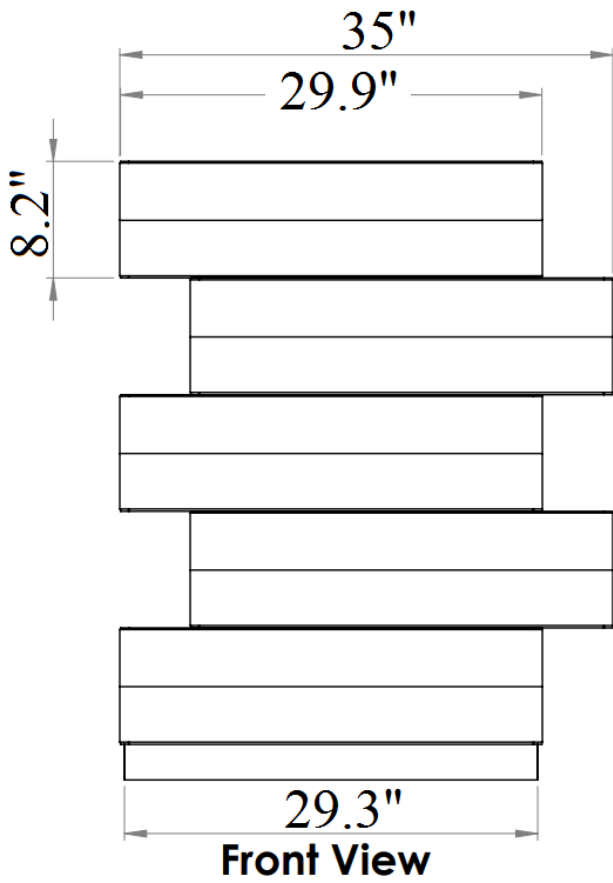

SKU: 17687

Detailed Dimensions

Milan White Bedroom

Queen Bed

Front View

Side View

King Bed

95.8"

Front View

Side View

Back View

Chest

Chest

Front View

Side View

Chest Drawer

Dresser & Mirror

Front View

Side View

Dresser & Mirror

Front View

Side View

Dresser & Mirror

8.3"

Front View

9.5"

Side View

Dresser Drawer

Top View

Dresser Drawer

Front View

Side View