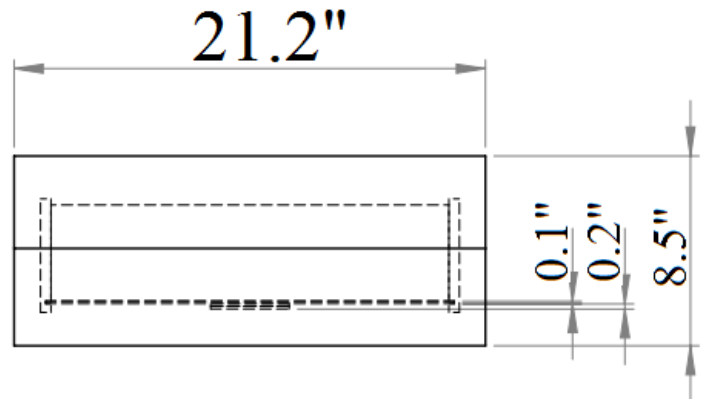

SKU: 17687

Detailed Dimensions

Milan White Bedroom

Queen Bed

Front View

Side View

King Bed

95.8"

Top View

Chest Drawer

Front View

Side View

**Side table
(Left side)**

**Side table
(Right side)**

Night Stand Drawer

Drawer 1

**Top View
(Drawer 1)**

**Front View
(Drawer 1)**

Night Stand Drawer

Drawer 2

**Top View
(Drawer 2)**

**Front View
(Drawer 2)**

Night Stand Drawer

Side View

Dresser & Mirror

Front View

Side View

Dresser & Mirror

Front View

Side View

Dresser & Mirror

8.3"