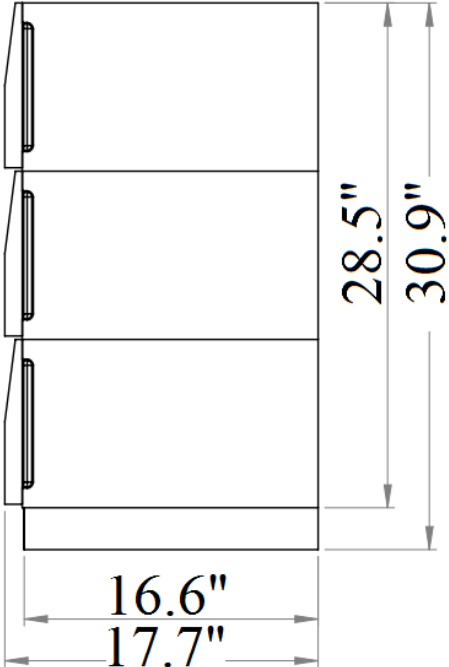

SKU: 17687

Detailed Dimensions

Milan White Bedroom

Queen Bed

Front View

Side View

King Bed

95.8"

**Top View
(Drawer 1)**

**Front View
(Drawer 1)**

Night Stand Drawer

Drawer 2

**Top View
(Drawer 2)**

**Front View
(Drawer 2)**

Night Stand Drawer

Side View

Dresser & Mirror

Front View

Side View

Dresser & Mirror

Front View

Side View

Dresser & Mirror

8.3"

Front View

9.5"

Side View

Dresser Drawer

Top View

Dresser Drawer

Front View

Side View