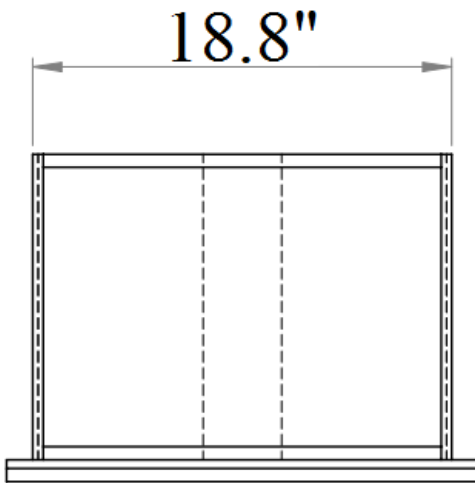

SKU: 17687

Detailed Dimensions

Milan White Bedroom

Queen Bed

Front View

Side View

King Bed

95.8"

Top View

Chest Drawer

Front View

Side View

**Side table
(Left side)**

**Side table
(Right side)**

Night Stand Drawer

Drawer 1

**Top View
(Drawer 1)**

**Front View
(Drawer 1)**

Night Stand Drawer

Drawer 2

**Top View
(Drawer 2)**

**Front View
(Drawer 2)**

Night Stand Drawer

Side View

Dresser & Mirror

Front View

Side View

Dresser & Mirror

Front View

Side View

Dresser & Mirror

8.3"