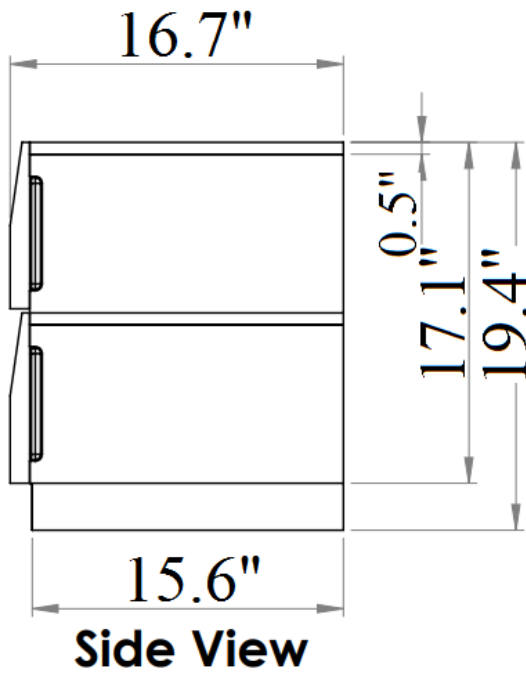

SKU: 17687

Detailed Dimensions

Milan White Bedroom

Queen Bed

Front View

Side View

King Bed

95.8"

Top View

Chest Drawer

Front View

Side View

**Side table
(Left side)**

**Side table
(Right side)**

Night Stand Drawer

Drawer 1

Dresser & Mirror

Front View

Side View

Dresser & Mirror

Front View

Side View

Dresser & Mirror

8.3"

Front View

9.5"

Side View

Dresser Drawer

Top View

Dresser Drawer

Front View

Side View