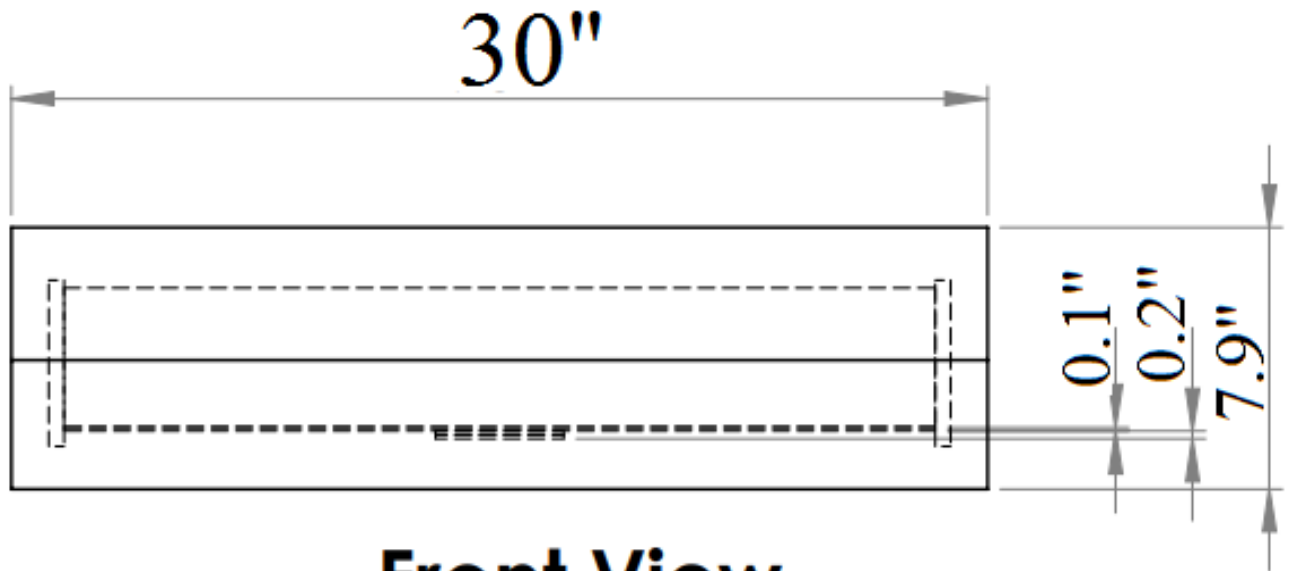

Chest Drawer

Front View