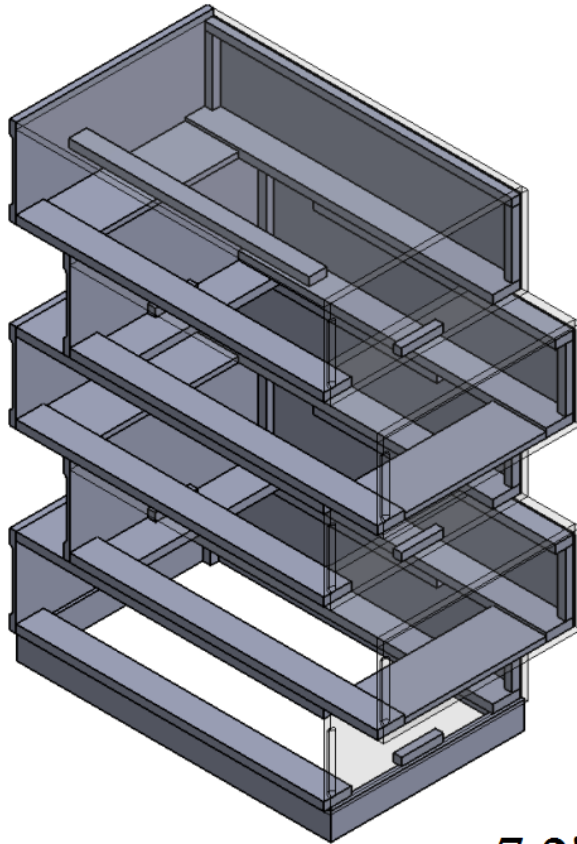

SKU: 17687

Detailed Dimensions

Milan White Bedroom

Queen Bed

Front View

Side View

King Bed

95.8"

Front View

Side View

Back View

Chest

Chest

Front View

Side View

Chest Drawer

Top View

Chest Drawer

Front View

Side View

**Side table
(Left side)**

**Side table
(Right side)**

Night Stand Drawer

Drawer 1

**Top View
(Drawer 1)**

**Front View
(Drawer 1)**

Night Stand Drawer

Drawer 2

**Top View
(Drawer 2)**

**Front View
(Drawer 2)**

Night Stand Drawer

Side View