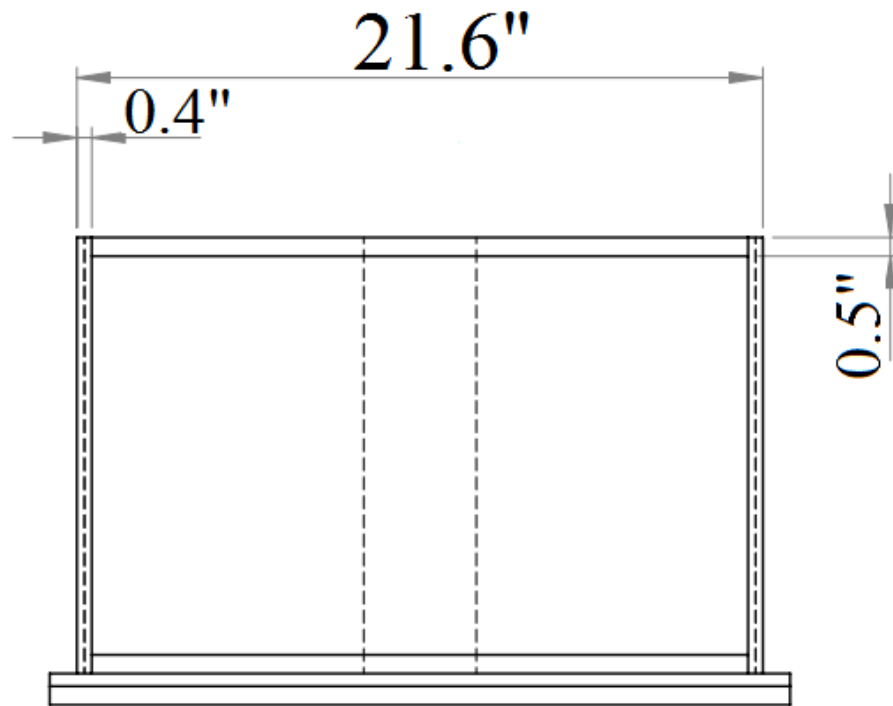

SKU: 17687

Detailed Dimensions

Milan White Bedroom

Queen Bed

Front View

Side View

King Bed

95.8"

**Top View
(Drawer 1)**

**Front View
(Drawer 1)**

Night Stand Drawer

Drawer 2

**Top View
(Drawer 2)**

**Front View
(Drawer 2)**

Night Stand Drawer

Side View

Dresser & Mirror

Front View

Side View

Dresser & Mirror

Front View

Side View

Dresser & Mirror

8.3"

Front View

9.5"

Side View

Dresser Drawer

Top View

Dresser Drawer

Front View

Side View