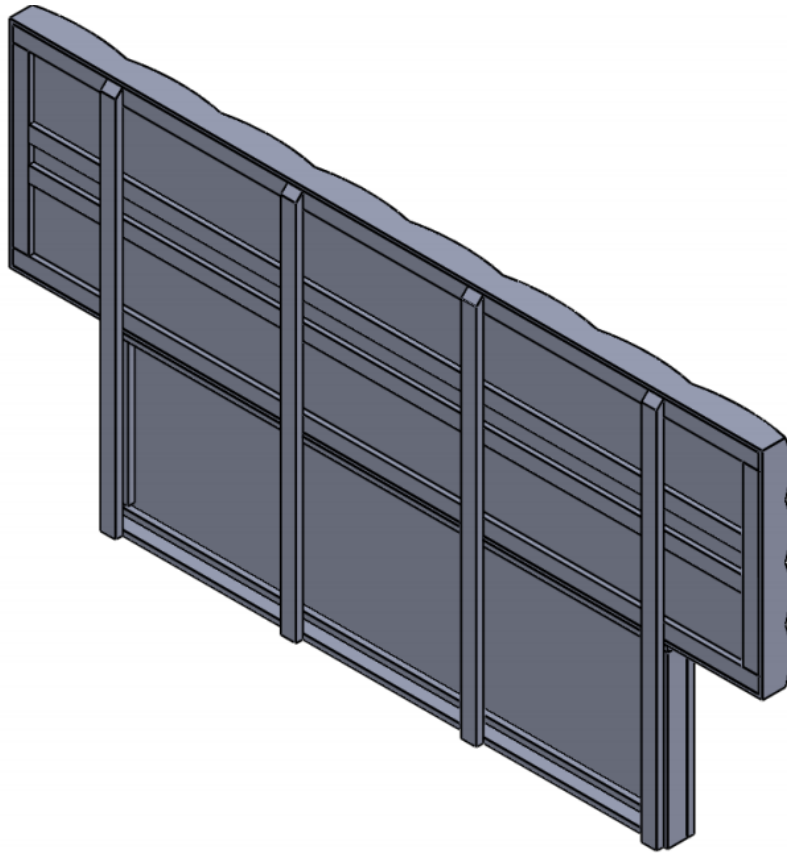

SKU: 17687

Detailed Dimensions

Milan White Bedroom

Queen Bed

Front View

Side View

King Bed

95.8"

Front View

Side View

Back View

Chest

Chest

Front View

Side View

Chest Drawer

Dresser & Mirror

Front View

Side View

Dresser & Mirror

Front View

Side View

Dresser & Mirror

8.3"

Front View

9.5"

Side View

Dresser Drawer

Top View

Dresser Drawer

Front View

Side View