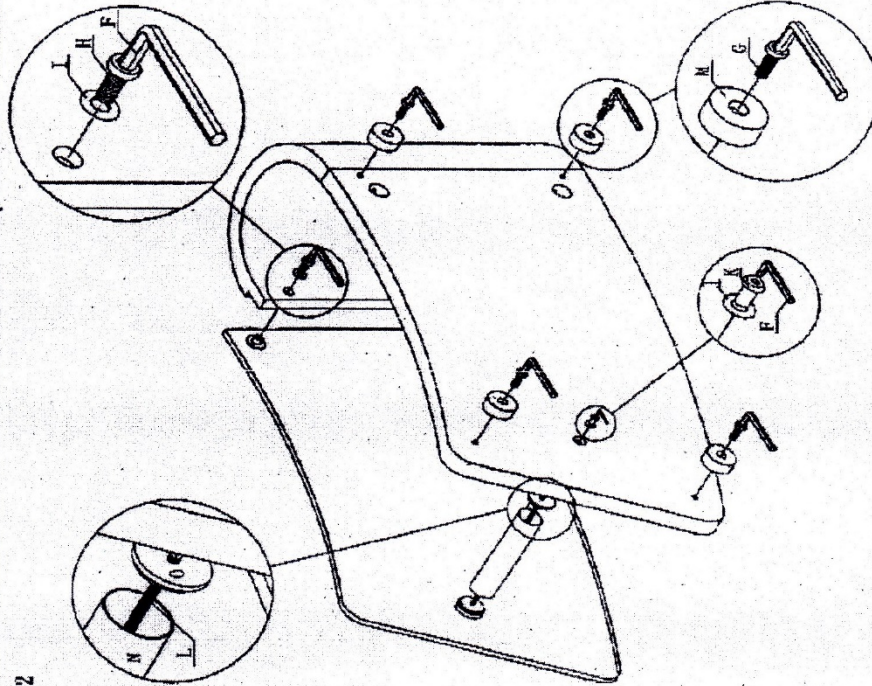

SKU: 17427

Detailed Dimensions

Grace Coffee Table

Front View

Top View

Assembly Instructions

VERSION: CH01A1.2

SETTING FITTINGS

SETTING FITTINGS		DR-CH01A1.2			
FITTING	SPEC.	AMOUNT	FITTING	SPEC.	AMOUNT
A	M8*95	2PCS	B	M8	2PCS
C	M8	2PCS	D	14mm	1PC
E	φ8*30	2PCS	F	5mm	1PC
G	M8*25	4PCS	H	M8*15	2PCS
I	φ17*φ8	2PCS	J	φ20*φ10	1PC
K	M8	1PC	L	M8*340	1PC
M	φ60*23	4PCS	N	φ50*311	1PC
O	φ55*10	1PC			

STEP 1

STEP 2

STEP 3