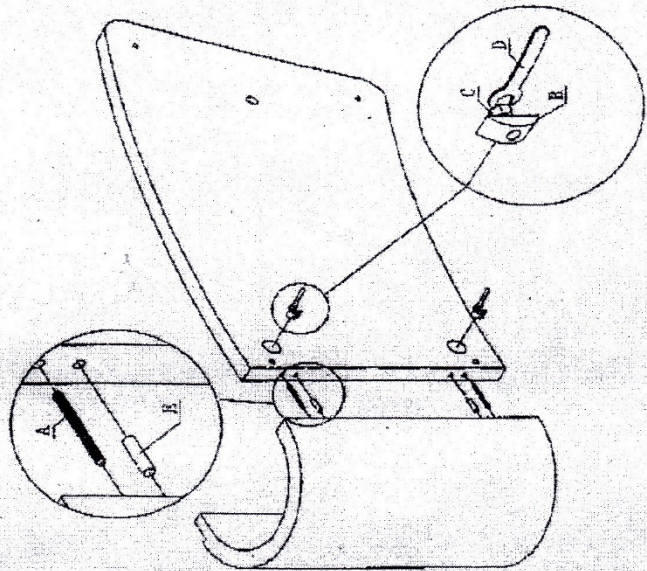

Assembly Instructions

VERSION: CH01A1.2

SETTING FITTINGS

SETTING FITTINGS		DR-CH01A1.2			
FITTING	SPEC.	AMOUNT	FITTING	SPEC.	AMOUNT
A	M8*95	2PCS	B	M8	2PCS
C	M8	2PCS	D	14mm	1PC
E	φ8*30	2PCS	F	5mm	1PC
G	M8*25	4PCS	H	M8*15	2PCS
I	φ17*φ8	2PCS	J	φ20*φ10	1PC
K	M8	1PC	L	M8*340	1PC
M	φ60*23	4PCS	N	φ50*311	1PC
O	φ55*10	1PC			

STEP 1