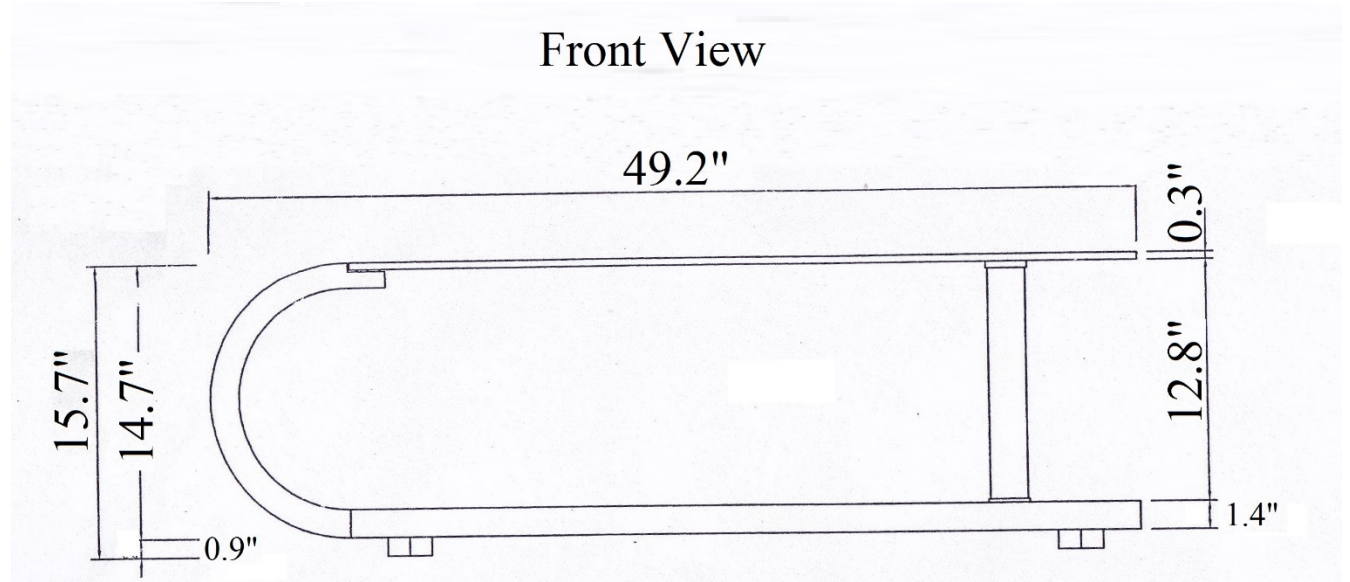

SKU: 17427

Detailed Dimensions

Grace Coffee Table

Front View

Top View

Assembly Instructions

VERSION: CH01A1.2

SETTING FITTINGS

SETTING FITTINGS		DR-CH01A1.2			
FITTING	SPEC.	AMOUNT	FITTING	SPEC.	AMOUNT
A	M8*95	2PCS	B	M8	2PCS
C	M8	2PCS	D	14mm	1PC
E	φ8*30	2PCS	F	5mm	1PC
G	M8*25	4PCS	H	M8*15	2PCS
I	φ17*φ8	2PCS	J	φ20*φ10	1PC
K	M8	1PC	L	M8*340	1PC
M	φ60*23	4PCS	N	φ50*311	1PC
O	φ55*10	1PC			