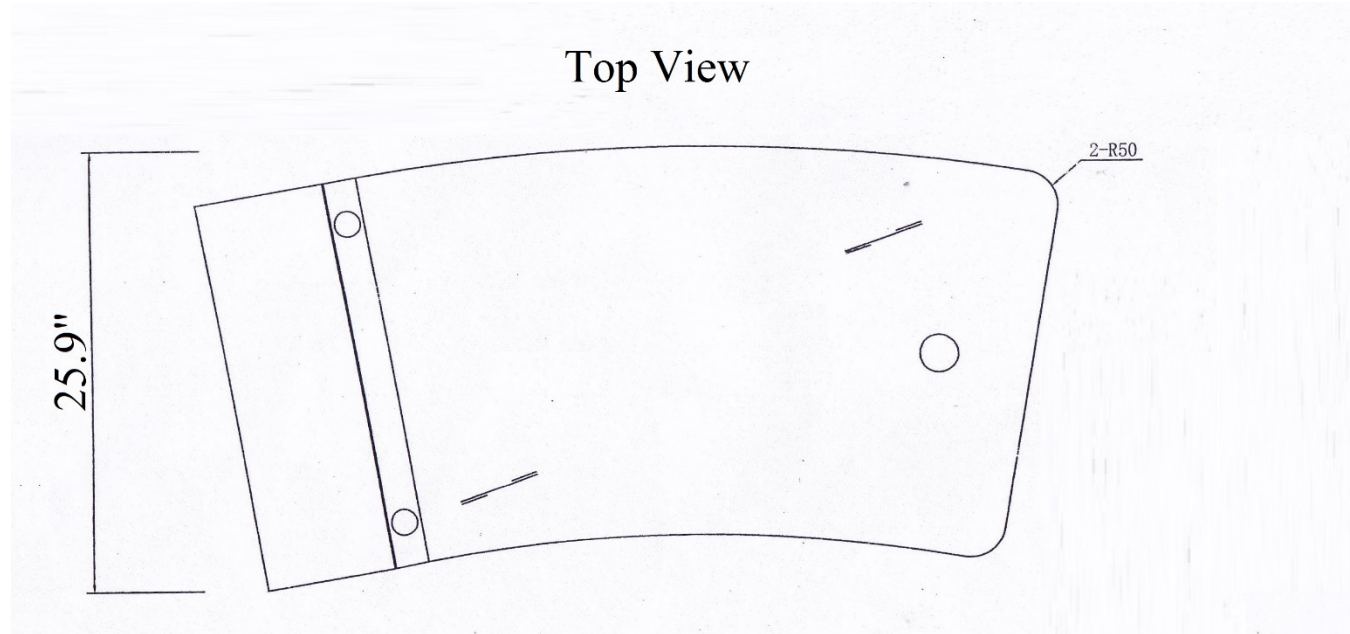

SKU: 17427

Detailed Dimensions

Grace Coffee Table

Front View

Top View

Assembly Instructions

VERSION: CH01A1.2

SETTING FITTINGS

SETTING FITTINGS		DR-CH01A1.2			
FITTING	SPEC.	AMOUNT	FITTING	SPEC.	AMOUNT
A	M8*95	2PCS	B	M8	2PCS
C	M8	2PCS	D	14mm	1PC
E	φ8*30	2PCS	F	5mm	1PC
G	M8*25	4PCS	H	M8*15	2PCS
I	φ17*φ8	2PCS	J	φ20*φ10	1PC
K	M8	1PC	L	M8*340	1PC
M	φ60*23	4PCS	N	φ50*311	1PC
O	φ55*10	1PC			