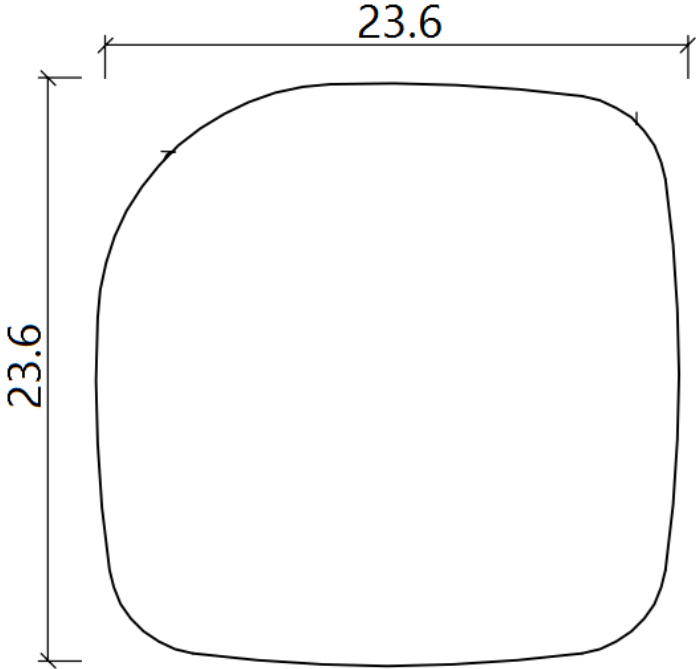

44 National Road
Edison, NJ 08817
www.jnmfurniture.biz

SKU: 17978-ET

Downtown End Table

The downtown end table lends a touch of natural allure to any aesthetic. Its minimalist design is ideal for the center of your living room area. Featuring an openwork design, splayed legs and a rich warm walnut veneer finish, this eye-catching end table anchors your living room in contemporary style and a perfect piece to let your favorite accents take center stage. The downtown end table features a matching coffee table that can be purchased separately.

SKU: 17978-ET

Detailed Dimensions

Downtown End Table

Top View

Front View

Side View

Assembly Instructions

VERSION: <u>276B</u>			ASSEMBLY INSTRUCTION		
SETTING FITTINGS			DR-276B-01-A		
FITTINGS	SPEC.	AMOUNT	FITTINGS	SPEC.	AMOUNT
A	M6x20	16pcs	B	4mm	2pcs
C	M8x20	8pcs	D	5mm	1pcs
E	80x80x3	4pcs			