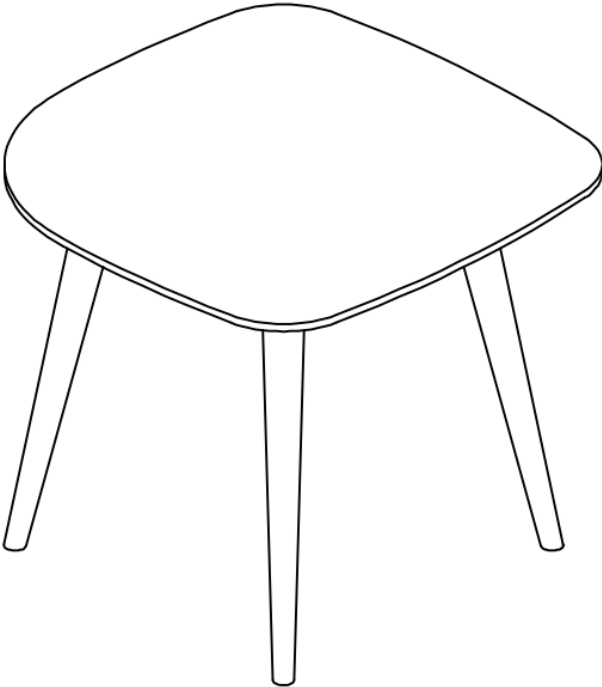

44 National Road
Edison, NJ 08817
www.jnmfurniture.biz

SKU: 17978-ET

Downtown End Table

The downtown end table lends a touch of natural allure to any aesthetic. Its minimalist design is ideal for the center of your living room area. Featuring an openwork design, splayed legs and a rich warm walnut veneer finish, this eye-catching end table anchors your living room in contemporary style and a perfect piece to let your favorite accents take center stage. The downtown end table features a matching coffee table that can be purchased separately.

SKU: 17978-ET

Detailed Dimensions

Downtown End Table

Top View

Front View

Side View

Assembly Instructions

VERSION: <u>276B</u>			ASSEMBLY INSTRUCTION		
SETTING FITTINGS			DR-276B-01-A		
FITTINGS	SPEC.	AMOUNT	FITTINGS	SPEC.	AMOUNT
A	M6x20	16pcs	B	4mm	2pcs
C	M8x20	8pcs	D	5mm	1pcs
E	80x80x3	4pcs			