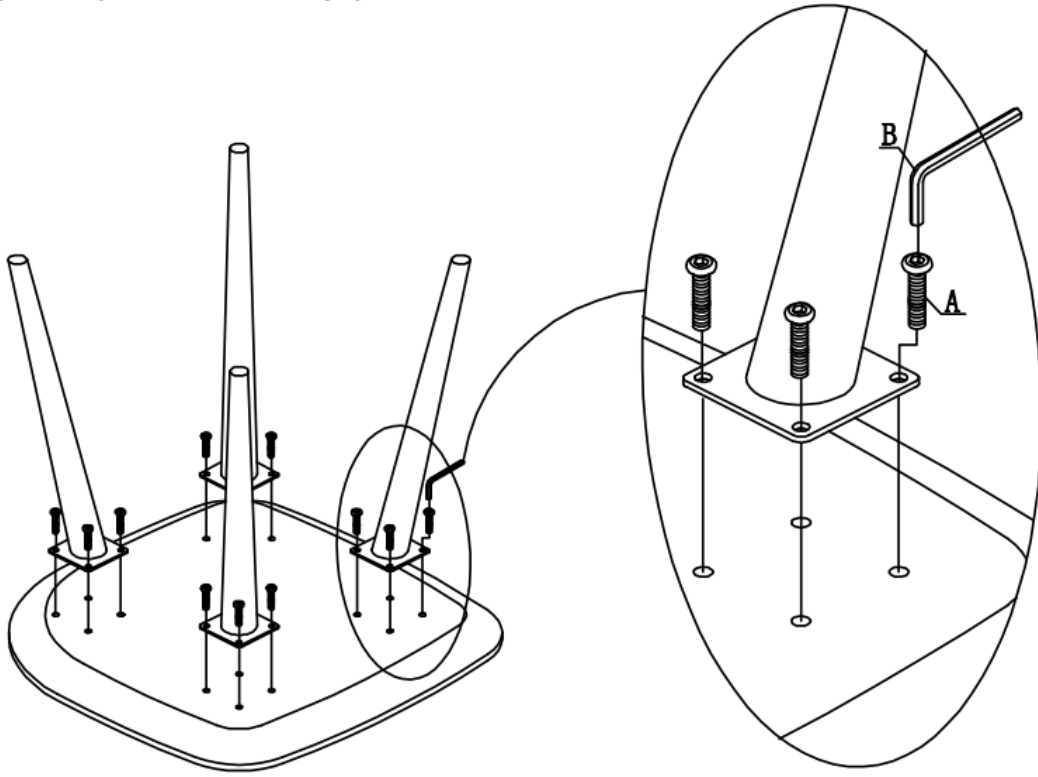

SKU: 17978-ET

Detailed Dimensions

Downtown End Table

Top View

Front View

Side View

Assembly Instructions

VERSION: <u>276B</u>			ASSEMBLY INSTRUCTION		
SETTING FITTINGS			DR-276B-01-A		
FITTINGS	SPEC.	AMOUNT	FITTINGS	SPEC.	AMOUNT
A	M6x20	16pcs	B	4mm	2pcs
C	M8x20	8pcs	D	5mm	1pcs
E	80x80x3	4pcs			

Step 1

Step 2 (Final Step)

Finished Product