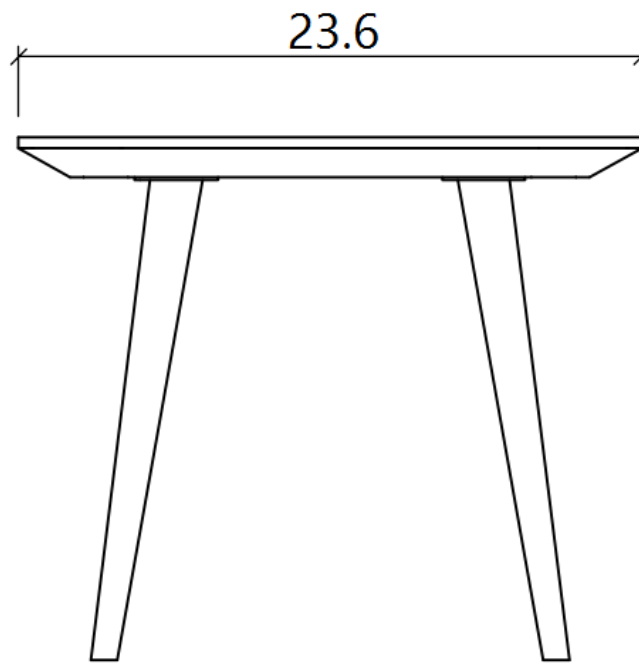

44 National Road
Edison, NJ 08817
www.jnmfurniture.biz

SKU: 17978-ET

Downtown End Table

The downtown end table lends a touch of natural allure to any aesthetic. Its minimalist design is ideal for the center of your living room area. Featuring an openwork design, splayed legs and a rich warm walnut veneer finish, this eye-catching end table anchors your living room in contemporary style and a perfect piece to let your favorite accents take center stage. The downtown end table features a matching coffee table that can be purchased separately.

SKU: 17978-ET

Detailed Dimensions

Downtown End Table

Top View

Front View

Side View

Assembly Instructions

VERSION: <u>276B</u>			ASSEMBLY INSTRUCTION		
SETTING FITTINGS			DR-276B-01-A		
FITTINGS	SPEC.	AMOUNT	FITTINGS	SPEC.	AMOUNT
A	M6x20	16pcs	B	4mm	2pcs
C	M8x20	8pcs	D	5mm	1pcs
E	80x80x3	4pcs			