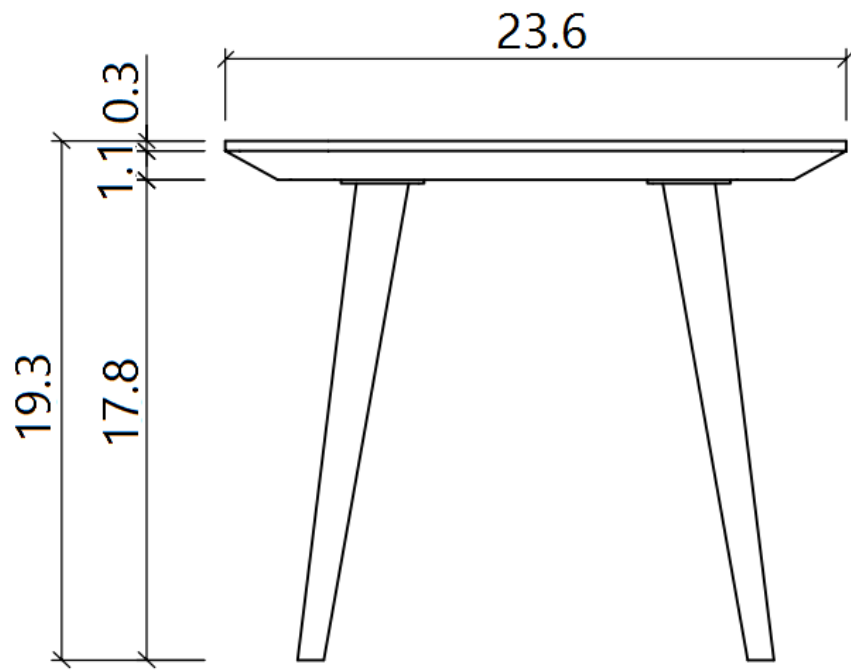

44 National Road
Edison, NJ 08817
www.jnmfurniture.biz

SKU: 17978-ET

Downtown End Table

The downtown end table lends a touch of natural allure to any aesthetic. Its minimalist design is ideal for the center of your living room area. Featuring an openwork design, splayed legs and a rich warm walnut veneer finish, this eye-catching end table anchors your living room in contemporary style and a perfect piece to let your favorite accents take center stage. The downtown end table features a matching coffee table that can be purchased separately.

SKU: 17978-ET

Detailed Dimensions

Downtown End Table

Top View

Front View

Side View

Assembly Instructions

VERSION: <u>276B</u>			ASSEMBLY INSTRUCTION		
SETTING FITTINGS			DR-276B-01-A		
FITTINGS	SPEC.	AMOUNT	FITTINGS	SPEC.	AMOUNT
A	M6x20	16pcs	B	4mm	2pcs
C	M8x20	8pcs	D	5mm	1pcs
E	80x80x3	4pcs			