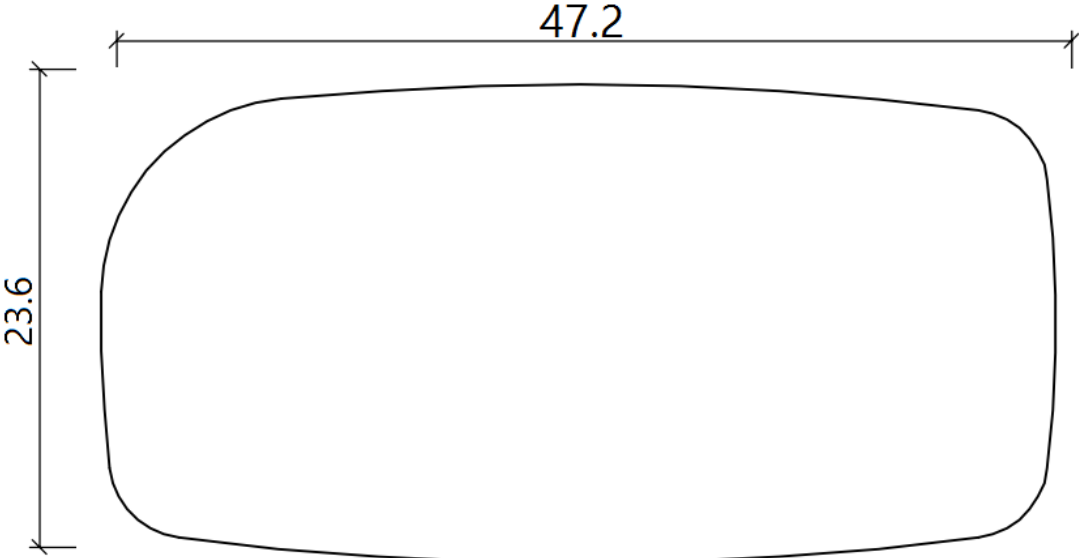

44 National Road
Edison, NJ 08817
www.jnmfurniture.biz

SKU: 17978-CT

Downtown Coffee Table

The downtown coffee table lends a touch of natural allure to any aesthetic. Its minimalist design is ideal for the center of your living area. Featuring an openwork design, splayed legs and a rich warm walnut veneer finish, this eye-catching coffee table anchors your living room in contemporary style and a perfect piece to let your favorite accents take center stage.

SKU: 17978-CT

Detailed Dimensions

Downtown Coffee Table

Top View

Front View

Side View

Assembly Instructions

VERSION: 276A

ASSEMBLY INSTRUCTION

SETTING FITTINGS

DR-276A-01-A

| FITTINGS | SPEC. | AMOUNT | FITTINGS | SPEC. | AMOUNT |
|----------|---|--------|----------|---|--------|
| A |  M8x20 | 8pcs | B |  5mm | 1pcs |
| C |  M6x20 | 16pcs | D |  4mm | 2pcs |
| E |  80x80x3 | 4pcs | | | |