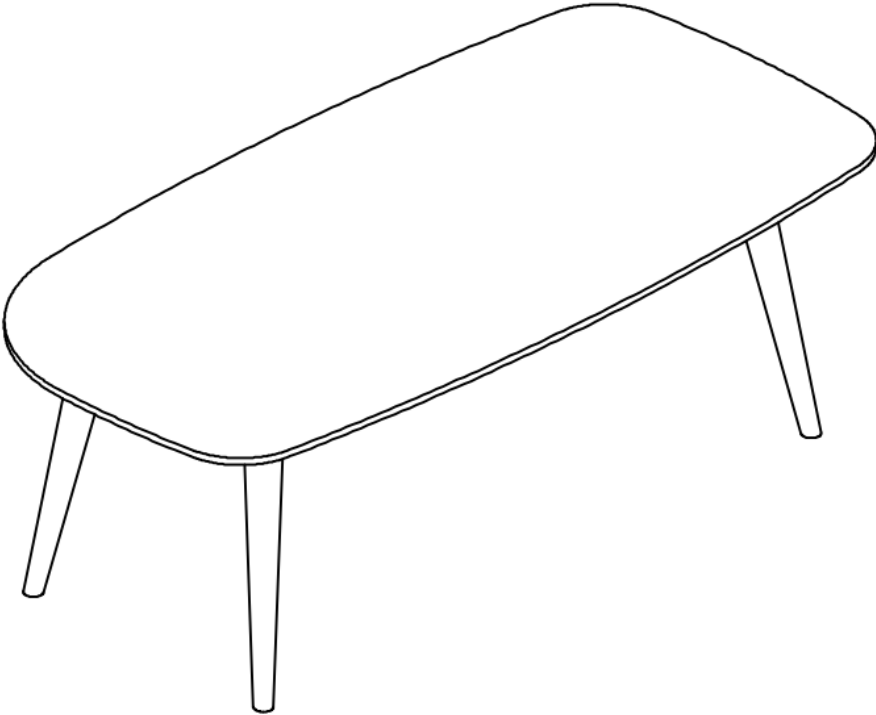

44 National Road
Edison, NJ 08817
www.jnmfurniture.biz

SKU: 17978-CT

Downtown Coffee Table

The downtown coffee table lends a touch of natural allure to any aesthetic. Its minimalist design is ideal for the center of your living area. Featuring an openwork design, splayed legs and a rich warm walnut veneer finish, this eye-catching coffee table anchors your living room in contemporary style and a perfect piece to let your favorite accents take center stage.

SKU: 17978-CT

Detailed Dimensions

Downtown Coffee Table

Top View

Front View

Side View

Assembly Instructions

VERSION: 276A