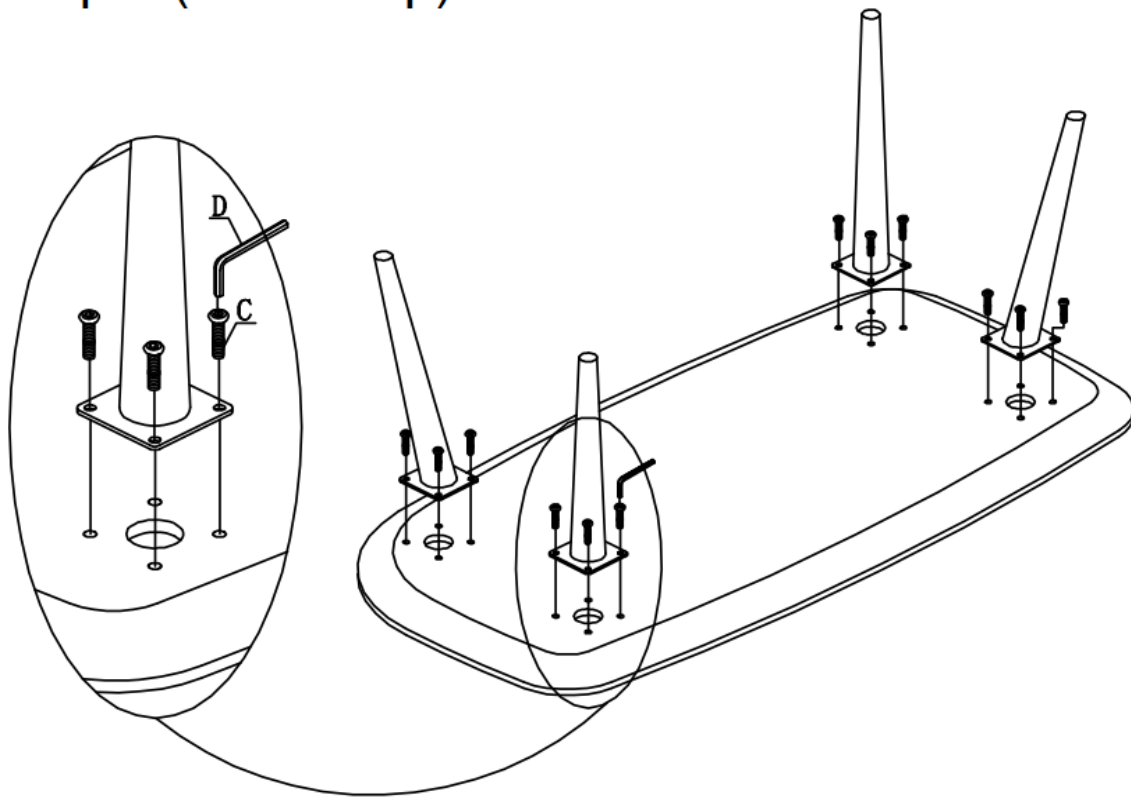

ASSEMBLY INSTRUCTION

SETTING FITTINGS

DR-276A-01-A

| FITTINGS | SPEC. | AMOUNT | FITTINGS | SPEC. | AMOUNT |
|----------|---|--------|----------|---|--------|
| A |  M8x20 | 8pcs | B |  5mm | 1pcs |
| C |  M6x20 | 16pcs | D |  4mm | 2pcs |
| E |  80x80x3 | 4pcs | | | |

Step 1

Step 2 (Final Step)

Finished Product