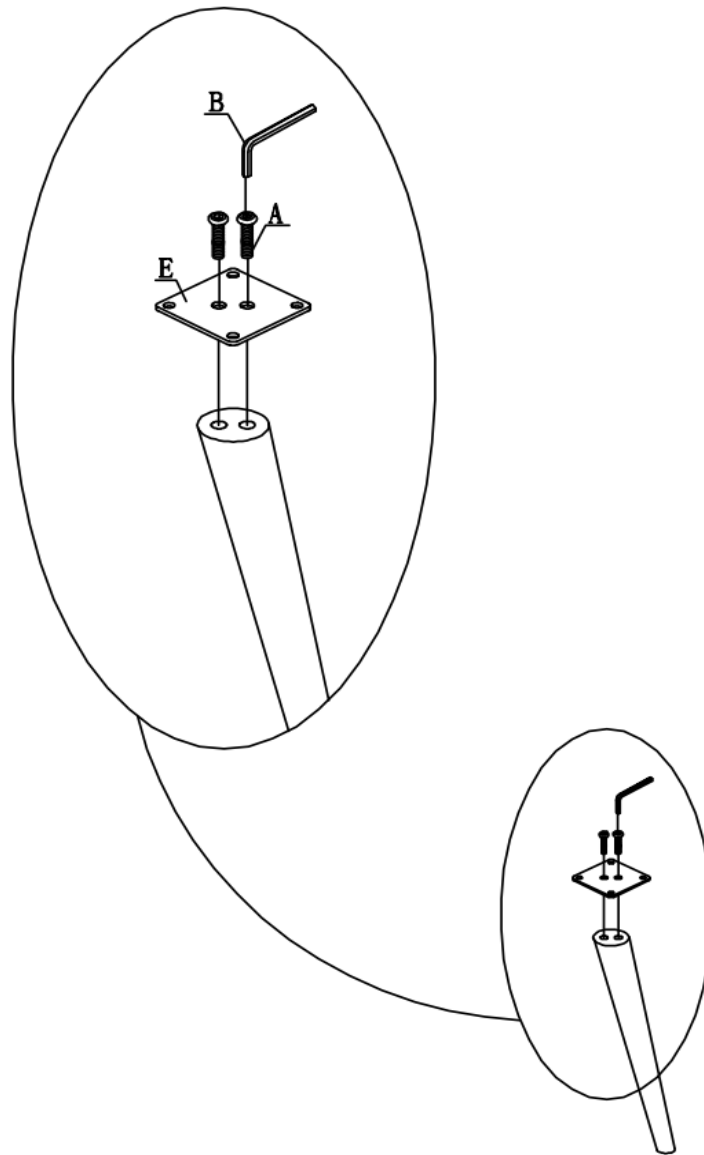

Assembly Instructions

VERSION: 276A

ASSEMBLY INSTRUCTION

SETTING FITTINGS

DR-276A-01-A

FITTINGS	SPEC.	AMOUNT	FITTINGS	SPEC.	AMOUNT
A	M8x20	8pcs	B	5mm	1pcs
C	M6x20	16pcs	D	4mm	2pcs
E	80x80x3	4pcs			

Step 1