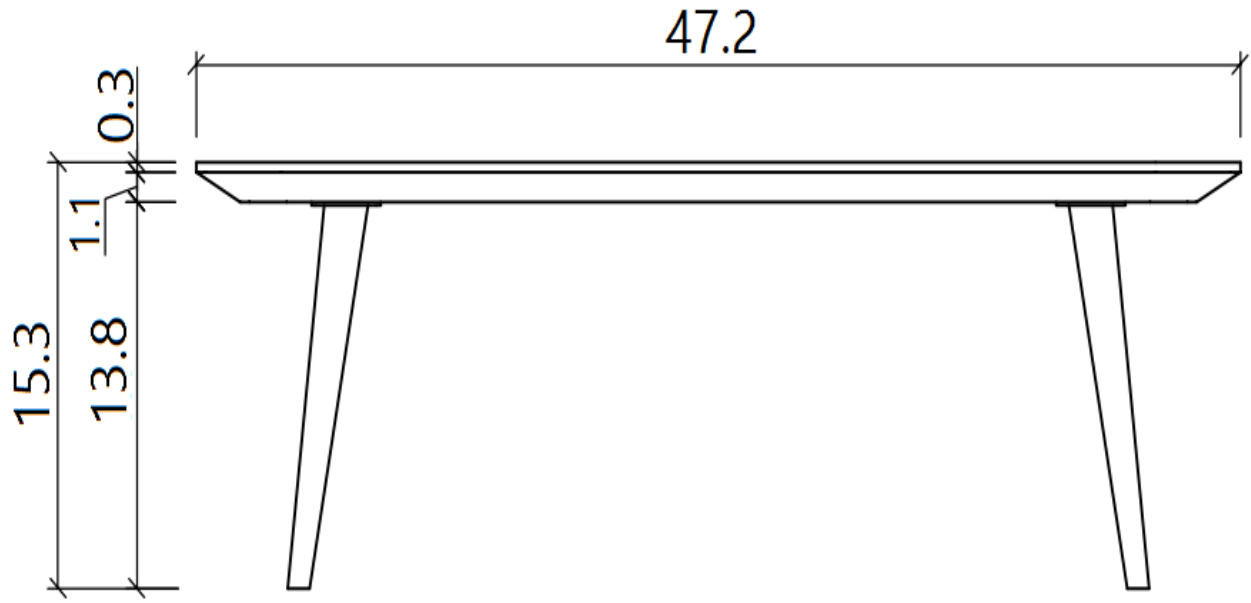

SKU: 17978-CT

Detailed Dimensions

Downtown Coffee Table

Top View

Front View

Side View

Assembly Instructions

VERSION: 276A

ASSEMBLY INSTRUCTION

SETTING FITTINGS

DR-276A-01-A

| FITTINGS | SPEC. | AMOUNT | FITTINGS | SPEC. | AMOUNT |
|----------|---|--------|----------|---|--------|
| A |  M8x20 | 8pcs | B |  5mm | 1pcs |
| C |  M6x20 | 16pcs | D |  4mm | 2pcs |
| E |  80x80x3 | 4pcs | | | |