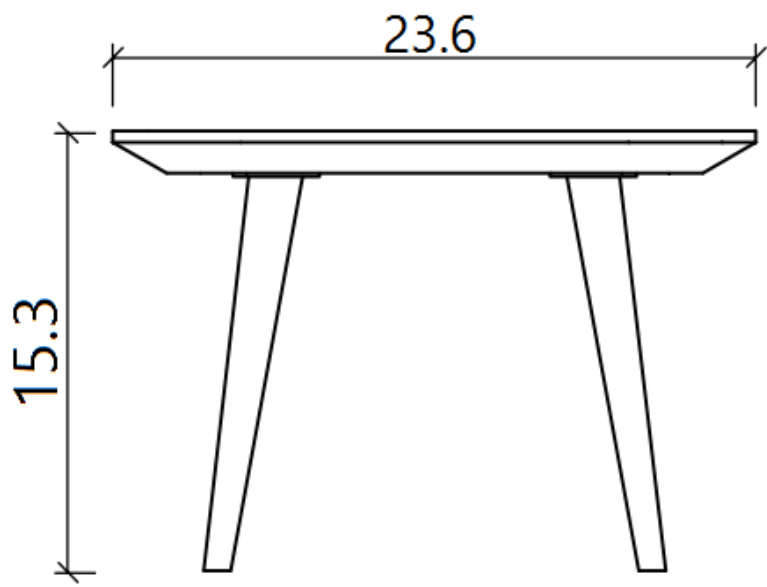

SKU: 17978-CT

Detailed Dimensions

Downtown Coffee Table

Top View

Front View

Side View

Assembly Instructions

VERSION: 276A

ASSEMBLY INSTRUCTION

SETTING FITTINGS

DR-276A-01-A

| FITTINGS | SPEC. | AMOUNT | FITTINGS | SPEC. | AMOUNT |
|----------|---|--------|----------|---|--------|
| A |  M8x20 | 8pcs | B |  5mm | 1pcs |
| C |  M6x20 | 16pcs | D |  4mm | 2pcs |
| E |  80x80x3 | 4pcs | | | |