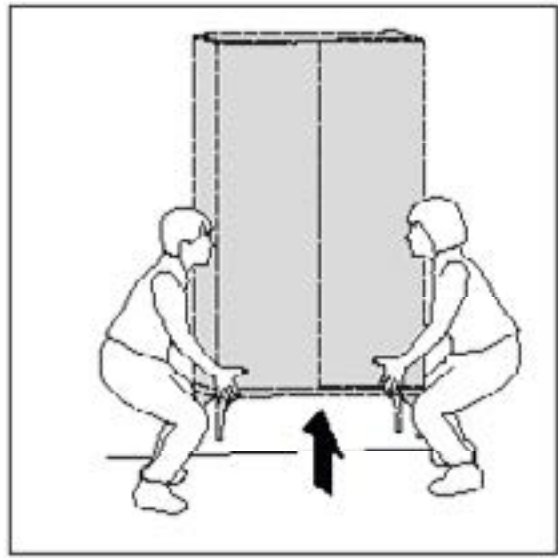

MONTAGGIO BARRA SUPPORTO METALLICA - METAL SUPPORT BAR ASSEMBLY

Metal support bar with integrated tie rod.

This system allows the perfect adjustment of the furniture and prevents any "distortion of the bottom"