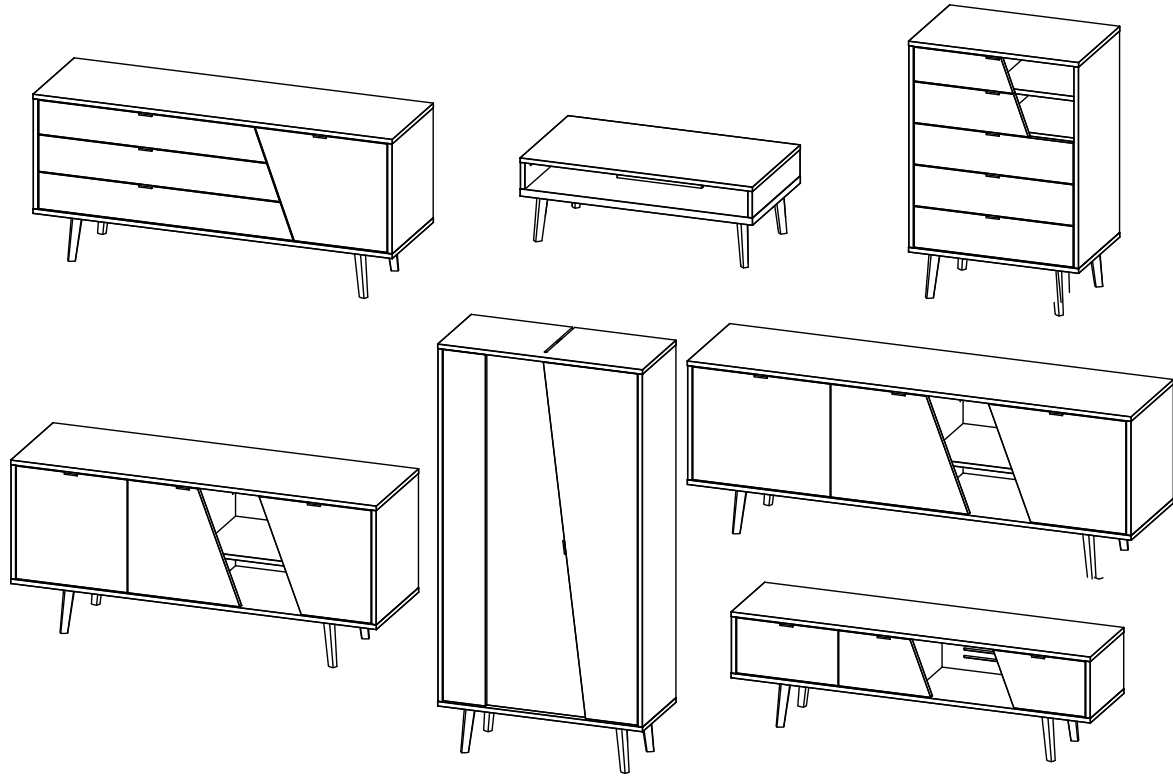

MONTAGGIO PIEDINI - FEETS ASSEMBLY

- A**  N°4
- B**  N°4
- C**  N°4 8Mx30
- D**  N°4 Ø4 x16

MONTAGGIO PIEDINI COMODINI - NIGHT STAND FEET ASSEMBLY

- A**  N°4
- B**  N°4
- C**  N°4 6Mx30
- D**  N°4 Ø4 x16

MONTAGGIO BARRA SUPPORTO METALLICA - METAL SUPPORT BAR ASSEMBLY

Metal support bar with integrated tie rod.

This system allows the perfect adjustment of the furniture and prevents any "distortion of the bottom"

RIGHT

WRONG