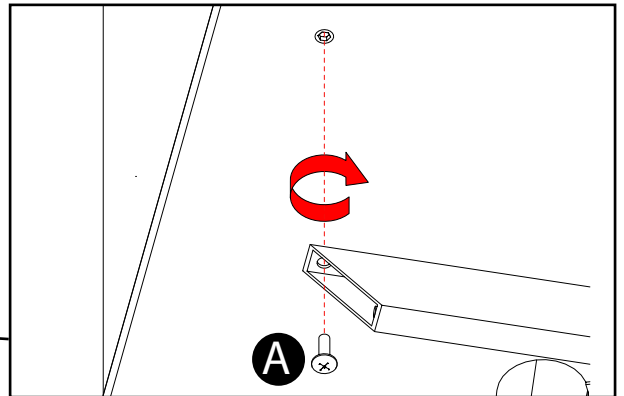

MONTAGGIO PIEDINI - FEETS ASSEMBLY

- A**  N°4
- B**  N°4
- C**  N°4 8Mx30
- D**  N°4 Ø4 x16

MONTAGGIO PIEDINI COMODINI - NIGHT STAND FEET ASSEMBLY

- A**  N°4
- B**  N°4
- C**  N°4 6Mx30
- D**  N°4 Ø4 x16

MONTAGGIO BARRA SUPPORTO METALLICA - METAL SUPPORT BAR ASSEMBLY

Metal support bar with integrated tie rod.

This system allows the perfect adjustment of the furniture and prevents any "distortion of the bottom"