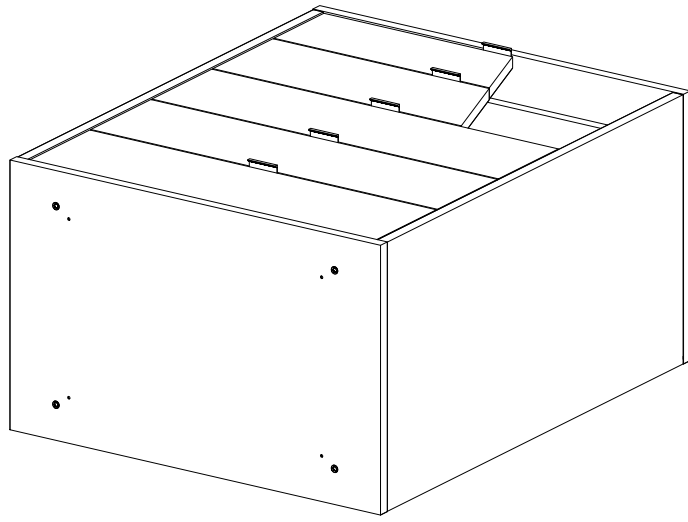

MONTAGGIO PIEDINI - FEETS ASSEMBLY

- A**  N°4
- B**  N°4
- C**  N°4 8Mx30
- D**  N°4 Ø4 x16

MONTAGGIO PIEDINI COMODINI - NIGHT STAND FEET ASSEMBLY

- A**  N°4
- B**  N°4
- C**  N°4 6Mx30
- D**  N°4 Ø4 x16

MONTAGGIO BARRA SUPPORTO METALLICA - METAL SUPPORT BAR ASSEMBLY

Metal support bar with integrated tie rod.

This system allows the perfect adjustment of the furniture and prevents any "distortion of the bottom"