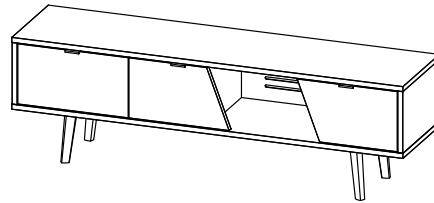

MONTAGGIO PIEDINI - FEETS ASSEMBLY

- A**  N°4
- B**  N°4
- C**  N°4 8Mx30
- D**  N°4 Ø4 x16

MONTAGGIO PIEDINI COMODINI - NIGHT STAND FEET ASSEMBLY

- A**  N°4
- B**  N°4
- C**  N°4 6Mx30
- D**  N°4 Ø4 x16

MONTAGGIO BARRA SUPPORTO METALLICA - METAL SUPPORT BAR ASSEMBLY

Metal support bar with integrated tie rod.

This system allows the perfect adjustment of the furniture and prevents any "distortion of the bottom"