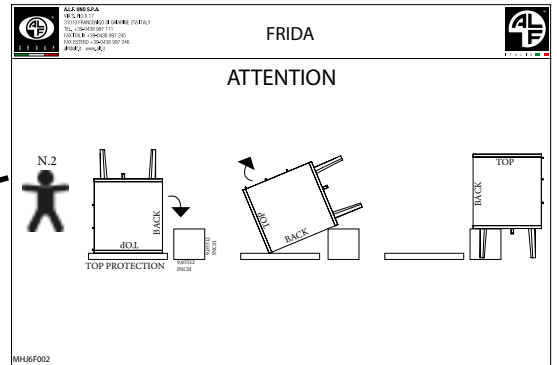

MONTAGGIO PIEDINI - FEETS ASSEMBLY

- A**  N°4
- B**  N°4
- C**  N°4 8Mx30
- D**  N°4 Ø4 x16

MONTAGGIO PIEDINI COMODINI - NIGHT STAND FEET ASSEMBLY

- A**  N°4
- B**  N°4
- C**  N°4 6Mx30
- D**  N°4 Ø4 x16

MONTAGGIO BARRA SUPPORTO METALLICA - METAL SUPPORT BAR ASSEMBLY

Metal support bar with integrated tie rod.

This system allows the perfect adjustment of the furniture and prevents any "distortion of the bottom"