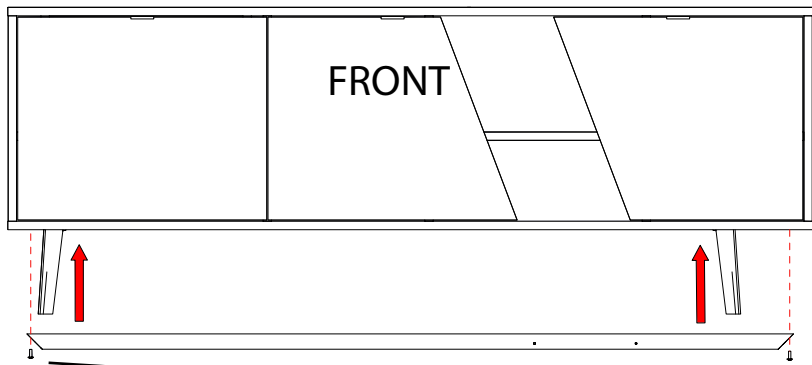

MONTAGGIO PIEDINI - FEETS ASSEMBLY

- A**  N°4
- B**  N°4
- C**  N°4 8Mx30
- D**  N°4 Ø4 x16

MONTAGGIO PIEDINI COMODINI - NIGHT STAND FEET ASSEMBLY

- A**  N°4
- B**  N°4
- C**  N°4 6Mx30
- D**  N°4 Ø4 x16

MONTAGGIO BARRA SUPPORTO METALLICA - METAL SUPPORT BAR ASSEMBLY

Metal support bar with integrated tie rod.

This system allows the perfect adjustment of the furniture and prevents any "distortion of the bottom"