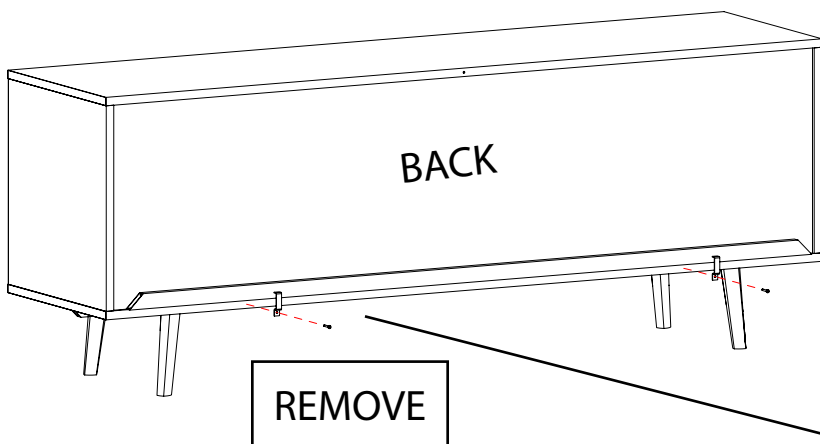

MONTAGGIO PIEDINI - FEETS ASSEMBLY

- A**  N°4
- B**  N°4
- C**  N°4 8Mx30
- D**  N°4 Ø4 x16

MONTAGGIO PIEDINI COMODINI - NIGHT STAND FEET ASSEMBLY

- A**  N°4
- B**  N°4
- C**  N°4 6Mx30
- D**  N°4 Ø4 x16

MONTAGGIO BARRA SUPPORTO METALLICA - METAL SUPPORT BAR ASSEMBLY

Metal support bar with integrated tie rod.

This system allows the perfect adjustment of the furniture and prevents any "distortion of the bottom"