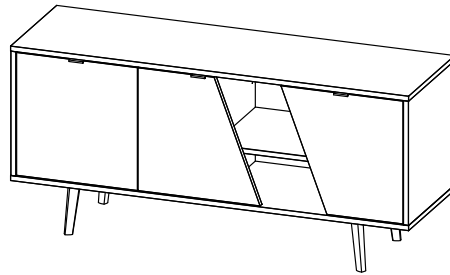

MONTAGGIO PIEDINI - FEETS ASSEMBLY

- A**  N°4
- B**  N°4
- C**  N°4 8Mx30
- D**  N°4 Ø4 x16

MONTAGGIO PIEDINI COMODINI - NIGHT STAND FEET ASSEMBLY

- A**  N°4
- B**  N°4
- C**  N°4 6Mx30
- D**  N°4 Ø4 x16

MONTAGGIO BARRA SUPPORTO METALLICA - METAL SUPPORT BAR ASSEMBLY

Metal support bar with integrated tie rod.

This system allows the perfect adjustment of the furniture and prevents any "distortion of the bottom"