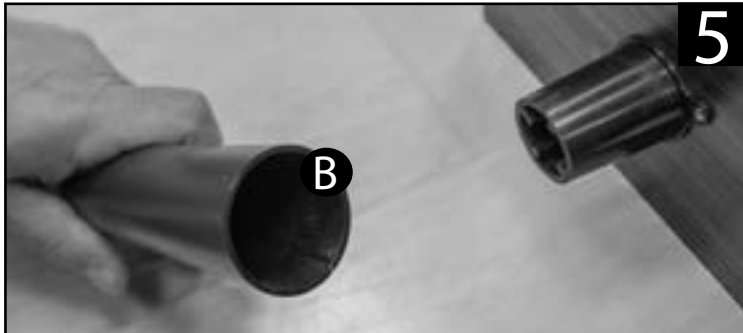

MONTAGGIO PIEDINI - FEETS ASSEMBLY

- A**  N°4
- B**  N°4
- C**  N°4 8Mx30
- D**  N°4 Ø4 x16

MONTAGGIO PIEDINI COMODINI - NIGHT STAND FEET ASSEMBLY

- A**  N°4
- B**  N°4
- C**  N°4 6Mx30
- D**  N°4 Ø4 x16

MONTAGGIO BARRA SUPPORTO METALLICA - METAL SUPPORT BAR ASSEMBLY

Metal support bar with integrated tie rod.

This system allows the perfect adjustment of the furniture and prevents any "distortion of the bottom"