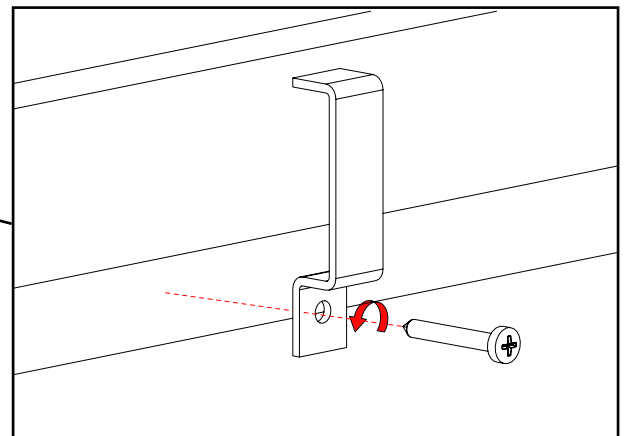

MONTAGGIO PIEDINI - FEETS ASSEMBLY

- A**  N°4
- B**  N°4
- C**  N°4 8Mx30
- D**  N°4 Ø4 x16

MONTAGGIO PIEDINI COMODINI - NIGHT STAND FEET ASSEMBLY

- A**  N°4
- B**  N°4
- C**  N°4 6Mx30
- D**  N°4 Ø4 x16

MONTAGGIO BARRA SUPPORTO METALLICA - METAL SUPPORT BAR ASSEMBLY

Metal support bar with integrated tie rod.

This system allows the perfect adjustment of the furniture and prevents any "distortion of the bottom"