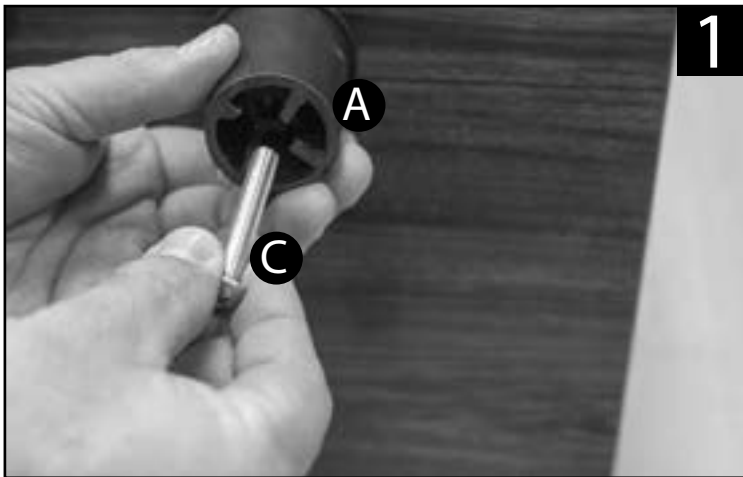

MONTAGGIO PIEDINI - FEETS ASSEMBLY

- A**  N°4
- B**  N°4
- C**  N°4 8Mx30
- D**  N°4 Ø4 x16

MONTAGGIO PIEDINI COMODINI - NIGHT STAND FEET ASSEMBLY

- A**  N°4
- B**  N°4
- C**  N°4 6Mx30
- D**  N°4 Ø4 x16

MONTAGGIO BARRA SUPPORTO METALLICA - METAL SUPPORT BAR ASSEMBLY

Metal support bar with integrated tie rod.

This system allows the perfect adjustment of the furniture and prevents any "distortion of the bottom"