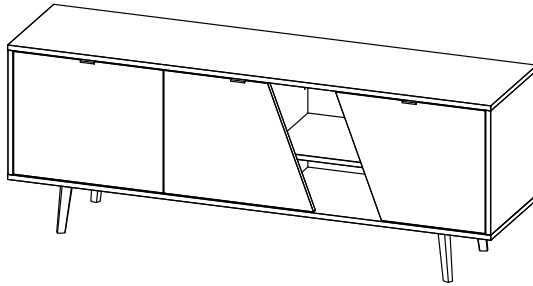

MONTAGGIO PIEDINI - FEETS ASSEMBLY

- A**  N°4
- B**  N°4
- C**  N°4 8Mx30
- D**  N°4 Ø4 x16

MONTAGGIO PIEDINI COMODINI - NIGHT STAND FEET ASSEMBLY

- A**  N°4
- B**  N°4
- C**  N°4 6Mx30
- D**  N°4 Ø4 x16

MONTAGGIO BARRA SUPPORTO METALLICA - METAL SUPPORT BAR ASSEMBLY

Metal support bar with integrated tie rod.

This system allows the perfect adjustment of the furniture and prevents any "distortion of the bottom"