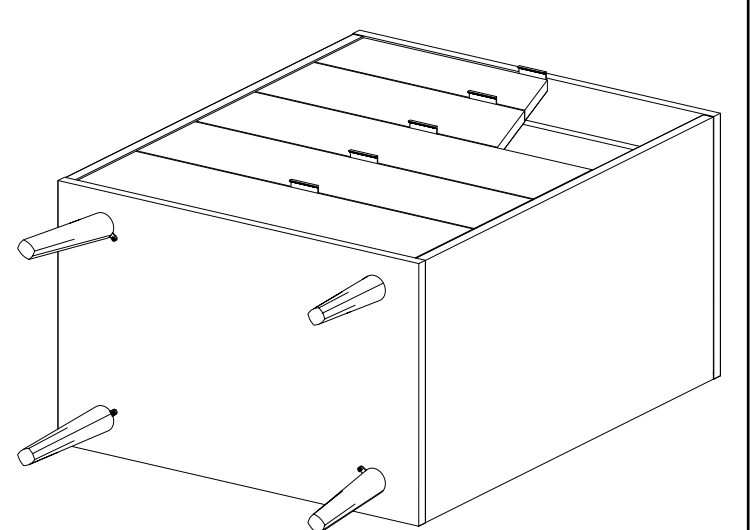

MONTAGGIO PIEDINI - FEETS ASSEMBLY

- A**  N°4
- B**  N°4
- C**  N°4 8Mx30
- D**  N°4 Ø4 x16

MONTAGGIO PIEDINI COMODINI - NIGHT STAND FEET ASSEMBLY

- A**  N°4
- B**  N°4
- C**  N°4 6Mx30
- D**  N°4 Ø4 x16

MONTAGGIO BARRA SUPPORTO METALLICA - METAL SUPPORT BAR ASSEMBLY

Metal support bar with integrated tie rod.

This system allows the perfect adjustment of the furniture and prevents any "distortion of the bottom"