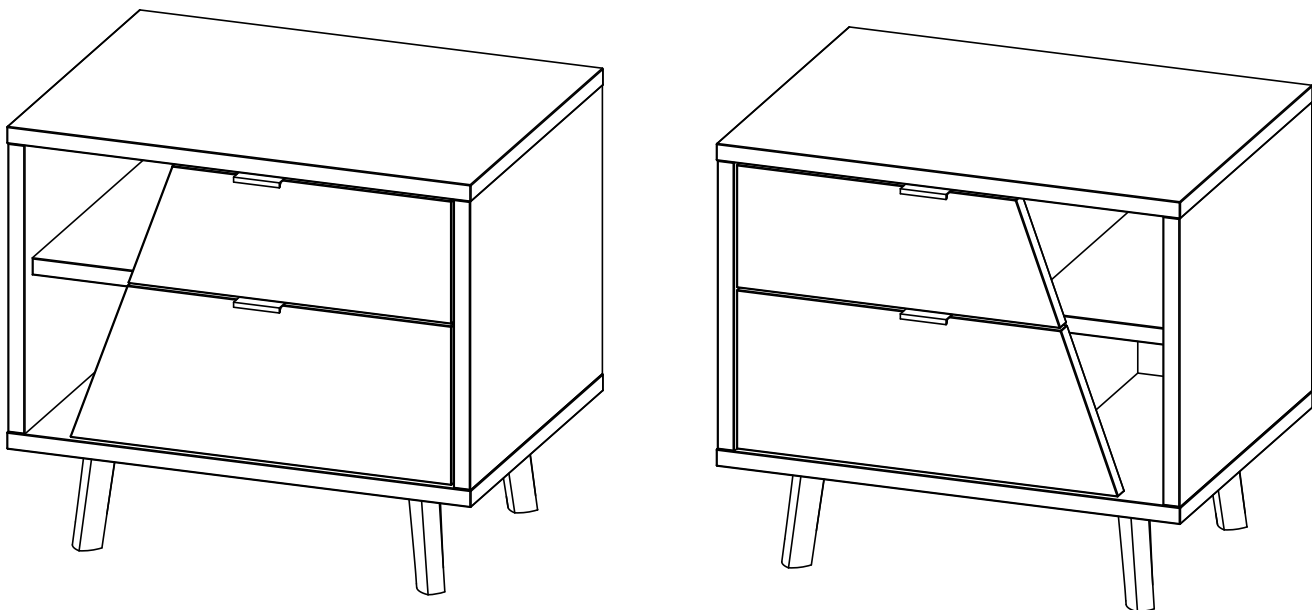

MONTAGGIO PIEDINI - FEETS ASSEMBLY

- A**  N°4
- B**  N°4
- C**  N°4 8Mx30
- D**  N°4 Ø4 x16

MONTAGGIO PIEDINI COMODINI - NIGHT STAND FEET ASSEMBLY

- A**  N°4
- B**  N°4
- C**  N°4 6Mx30
- D**  N°4 Ø4 x16

MONTAGGIO BARRA SUPPORTO METALLICA - METAL SUPPORT BAR ASSEMBLY

Metal support bar with integrated tie rod.

This system allows the perfect adjustment of the furniture and prevents any "distortion of the bottom"