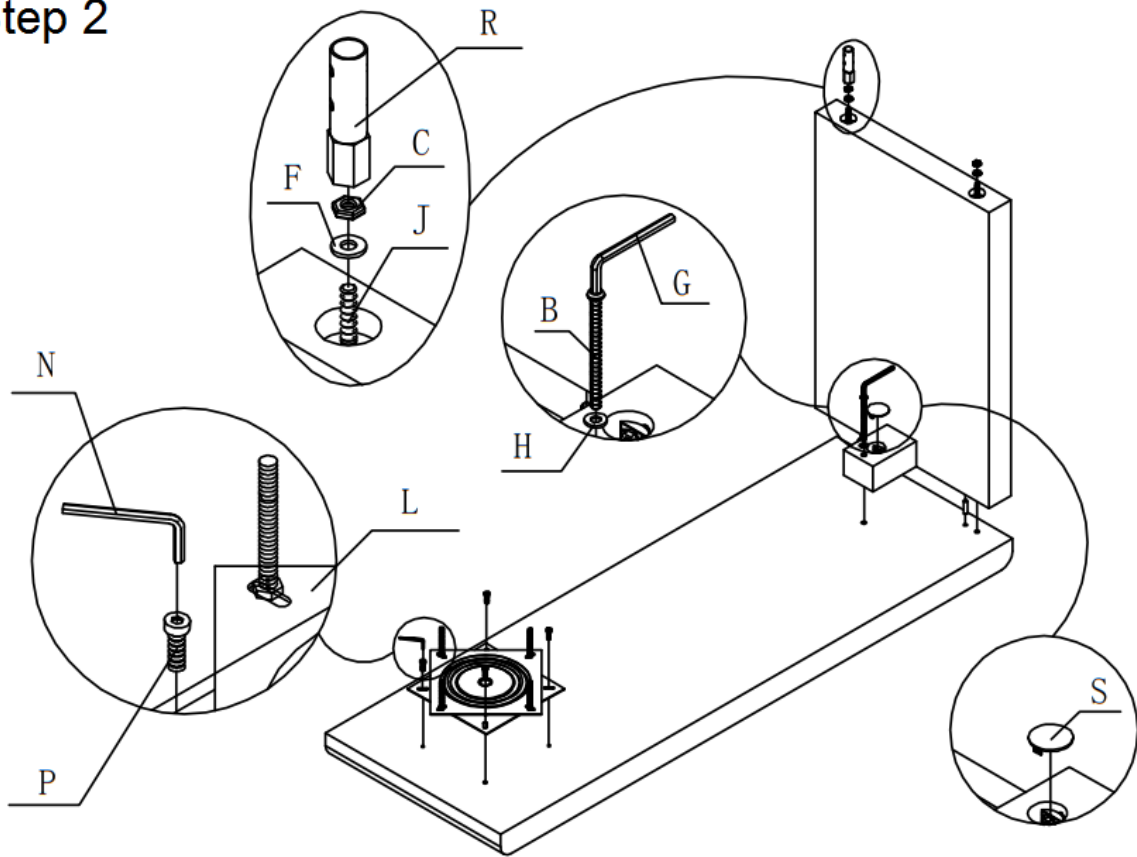

ASSEMBLY INSTRUCTION

SETTING FITTINGS

DR-A33-01-A

FITTINGS	SPEC.	AMOUNT	FITTINGS	SPEC.	AMOUNT
A	 $\Phi 8 \times 30$	11pcs	B	 M8x80	1pcs
C	 M8	3pcs	D	 M8x95	1pcs
E	 14mm	1pcs	F	 $\Phi 20 \times \Phi 10 \times 2$	2pcs
G	 6mm	1pcs	H	 $\Phi 17 \times \Phi 8 \times 2$	1pcs
I	 M6	4pcs	J	 M8x720	2pcs
K	 M8x330	6pcs	L		1pcs
M	 5mm	1pcs			
N	 4mm	1pcs			
P	 M6x20	4pcs	O		1pcs
R	 14mm	1pcs	Q	 M8x18	6pcs
T	 $\Phi 50 \times 263$	2pcs	S	 $\Phi 38$	1pcs

Step 1

Step 2

Step 3

Step 4 (Final Step)

Finished Product