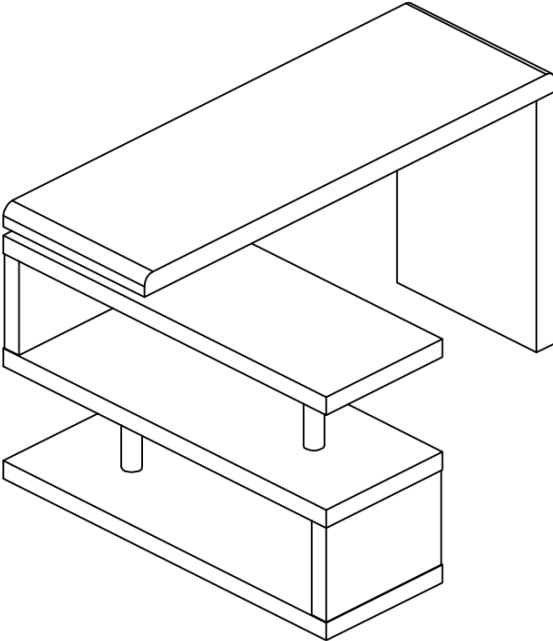

44 National Road
Edison, NJ 08817
www.jnmfurniture.biz

SKU: 17914

Y A33 Office Desk White

Crafted in a white lacquer finish, the A33 modern office desk features a simplistic design that captures the eye. Equipped with an S-design bookcase, this desk is perfect for extra storage & organization.

SKU: 17914

Detailed Dimensions

Y A33 Office Desk White

Top View

Front View

Side View

Assembly Instruction

VERSION: A33

ASSEMBLY INSTRUCTION

SETTING FITTINGS

DR-A33-01-A

FITTINGS	SPEC.	AMOUNT	FITTINGS	SPEC.	AMOUNT
A	 $\Phi 8 \times 30$	11pcs	B	 M8x80	1pcs
C	 M8	3pcs	D	 M8x95	1pcs
E	 14mm	1pcs	F	 $\Phi 20 \times \Phi 10 \times 2$	2pcs
G	 6mm	1pcs	H	 $\Phi 17 \times \Phi 8 \times 2$	1pcs
I	 M6	4pcs	J	 M8x720	2pcs
K	 M8x330	6pcs	L		1pcs
M	 5mm	1pcs			
N	 4mm	1pcs			
P	 M6x20	4pcs	O		1pcs
R	 14mm	1pcs	Q	 M8x18	6pcs
T	 $\Phi 50 \times 263$	2pcs	S	 $\Phi 38$	1pcs