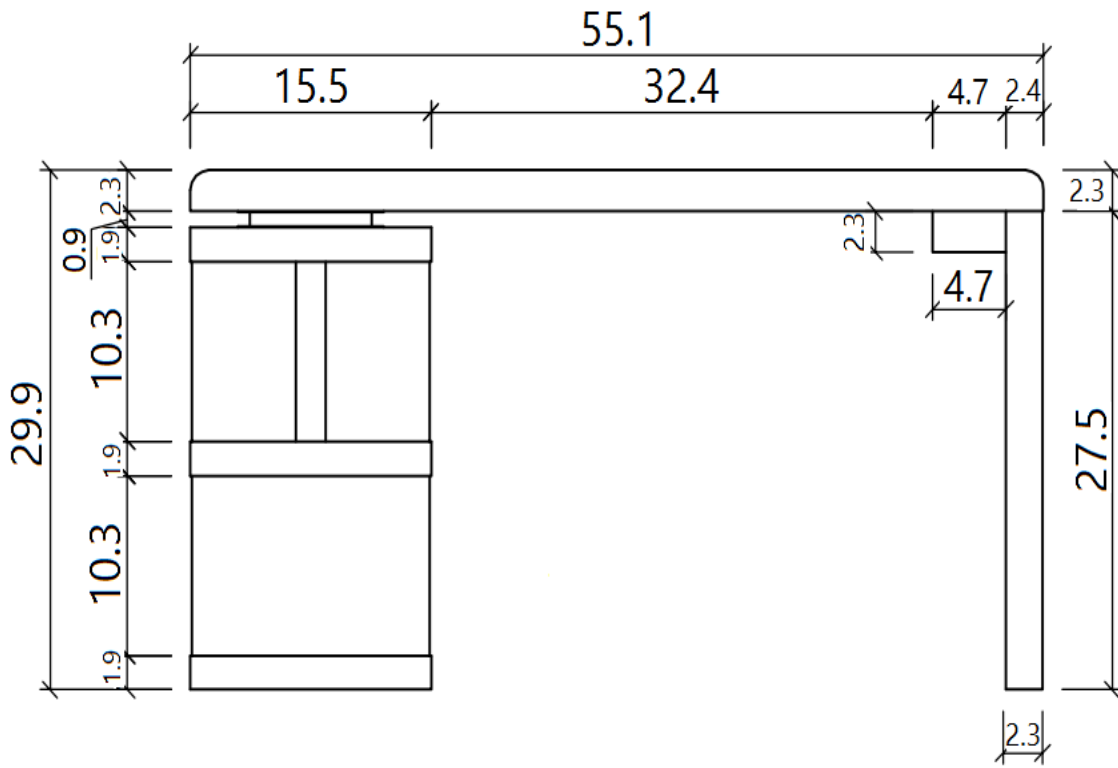

SKU: 17914

Detailed Dimensions

Y A33 Office Desk White

Top View

Front View

Side View

Assembly Instruction

VERSION: A33

ASSEMBLY INSTRUCTION

SETTING FITTINGS

DR-A33-01-A

FITTINGS	SPEC.	AMOUNT	FITTINGS	SPEC.	AMOUNT
A	 $\Phi 8 \times 30$	11pcs	B	 M8x80	1pcs
C	 M8	3pcs	D	 M8x95	1pcs
E	 14mm	1pcs	F	 $\Phi 20 \times \Phi 10 \times 2$	2pcs
G	 6mm	1pcs	H	 $\Phi 17 \times \Phi 8 \times 2$	1pcs
I	 M6	4pcs	J	 M8x720	2pcs
K	 M8x330	6pcs	L		1pcs
M	 5mm	1pcs			
N	 4mm	1pcs			
P	 M6x20	4pcs	O		1pcs
R	 14mm	1pcs	Q	 M8x18	6pcs
T	 $\Phi 50 \times 263$	2pcs	S	 $\Phi 38$	1pcs

Step 1

Step 2

Step 3

Step 4 (Final Step)

Finished Product