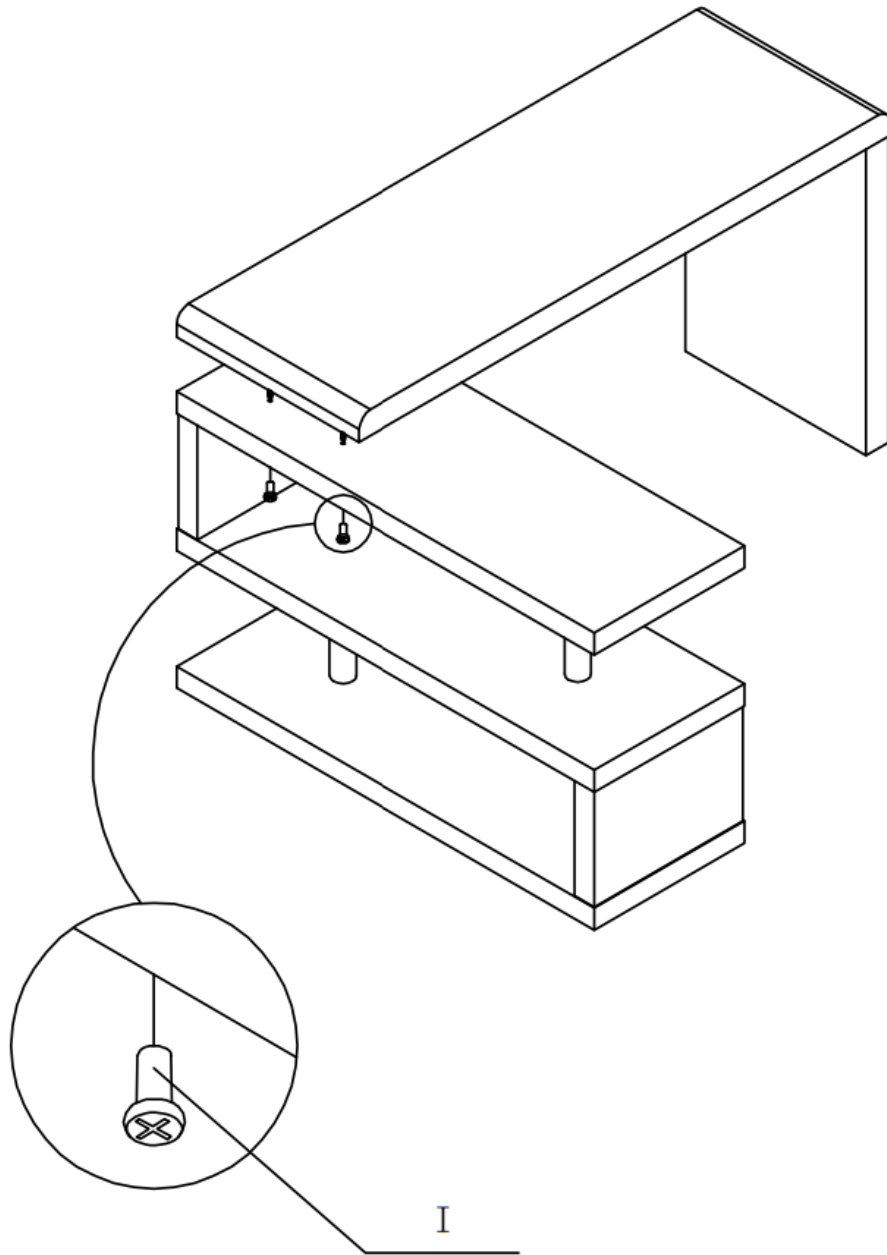

SKU: 17914

Detailed Dimensions

Y A33 Office Desk White

Top View

Front View

Side View

Assembly Instruction

VERSION: A33

ASSEMBLY INSTRUCTION

SETTING FITTINGS

DR-A33-01-A

FITTINGS	SPEC.	AMOUNT	FITTINGS	SPEC.	AMOUNT
A	 $\Phi 8 \times 30$	11pcs	B	 M8x80	1pcs
C	 M8	3pcs	D	 M8x95	1pcs
E	 14mm	1pcs	F	 $\Phi 20 \times \Phi 10 \times 2$	2pcs
G	 6mm	1pcs	H	 $\Phi 17 \times \Phi 8 \times 2$	1pcs
I	 M6	4pcs	J	 M8x720	2pcs
K	 M8x330	6pcs	L		1pcs
M	 5mm	1pcs			
N	 4mm	1pcs			
P	 M6x20	4pcs	O		1pcs
R	 14mm	1pcs	Q	 M8x18	6pcs
T	 $\Phi 50 \times 263$	2pcs	S	 $\Phi 38$	1pcs

Step 1

Step 2

Step 3

Step 4 (Final Step)

Finished Product