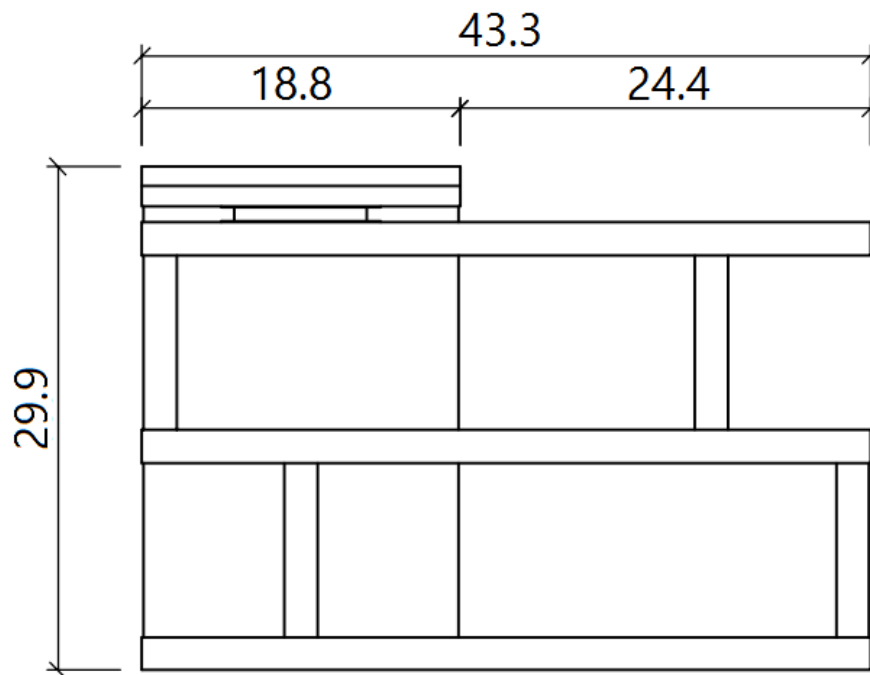

SKU: 17914

Detailed Dimensions

Y A33 Office Desk White

Top View

Front View

Side View

Assembly Instruction

VERSION: A33

ASSEMBLY INSTRUCTION

SETTING FITTINGS

DR-A33-01-A

FITTINGS	SPEC.	AMOUNT	FITTINGS	SPEC.	AMOUNT
A	 $\Phi 8 \times 30$	11pcs	B	 M8x80	1pcs
C	 M8	3pcs	D	 M8x95	1pcs
E	 14mm	1pcs	F	 $\Phi 20 \times \Phi 10 \times 2$	2pcs
G	 6mm	1pcs	H	 $\Phi 17 \times \Phi 8 \times 2$	1pcs
I	 M6	4pcs	J	 M8x720	2pcs
K	 M8x330	6pcs	L		1pcs
M	 5mm	1pcs			
N	 4mm	1pcs			
P	 M6x20	4pcs	O		1pcs
R	 14mm	1pcs	Q	 M8x18	6pcs
T	 $\Phi 50 \times 263$	2pcs	S	 $\Phi 38$	1pcs