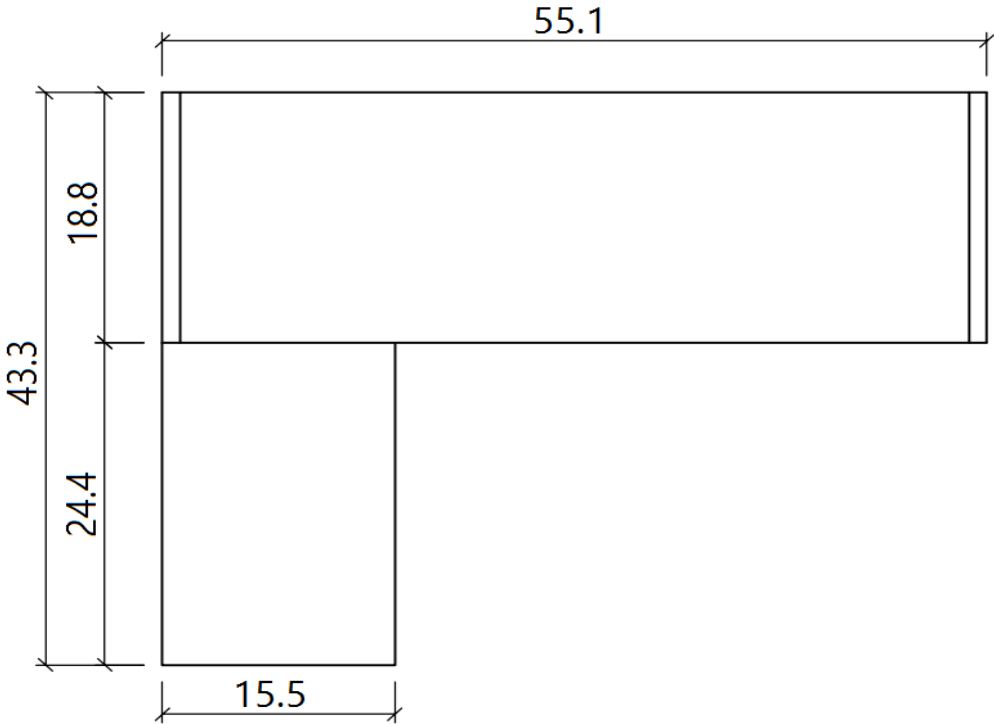

44 National Road
Edison, NJ 08817
www.jnmfurniture.biz

SKU: 17914

Y A33 Office Desk White

Crafted in a white lacquer finish, the A33 modern office desk features a simplistic design that captures the eye. Equipped with an S-design bookcase, this desk is perfect for extra storage & organization.

SKU: 17914

Detailed Dimensions

Y A33 Office Desk White

Top View

Front View

Side View

Assembly Instruction

VERSION: A33

ASSEMBLY INSTRUCTION

SETTING FITTINGS

DR-A33-01-A

FITTINGS	SPEC.	AMOUNT	FITTINGS	SPEC.	AMOUNT
A	 $\Phi 8 \times 30$	11pcs	B	 M8x80	1pcs
C	 M8	3pcs	D	 M8x95	1pcs
E	 14mm	1pcs	F	 $\Phi 20 \times \Phi 10 \times 2$	2pcs
G	 6mm	1pcs	H	 $\Phi 17 \times \Phi 8 \times 2$	1pcs
I	 M6	4pcs	J	 M8x720	2pcs
K	 M8x330	6pcs	L		1pcs
M	 5mm	1pcs			
N	 4mm	1pcs			
P	 M6x20	4pcs	O		1pcs
R	 14mm	1pcs	Q	 M8x18	6pcs
T	 $\Phi 50 \times 263$	2pcs	S	 $\Phi 38$	1pcs