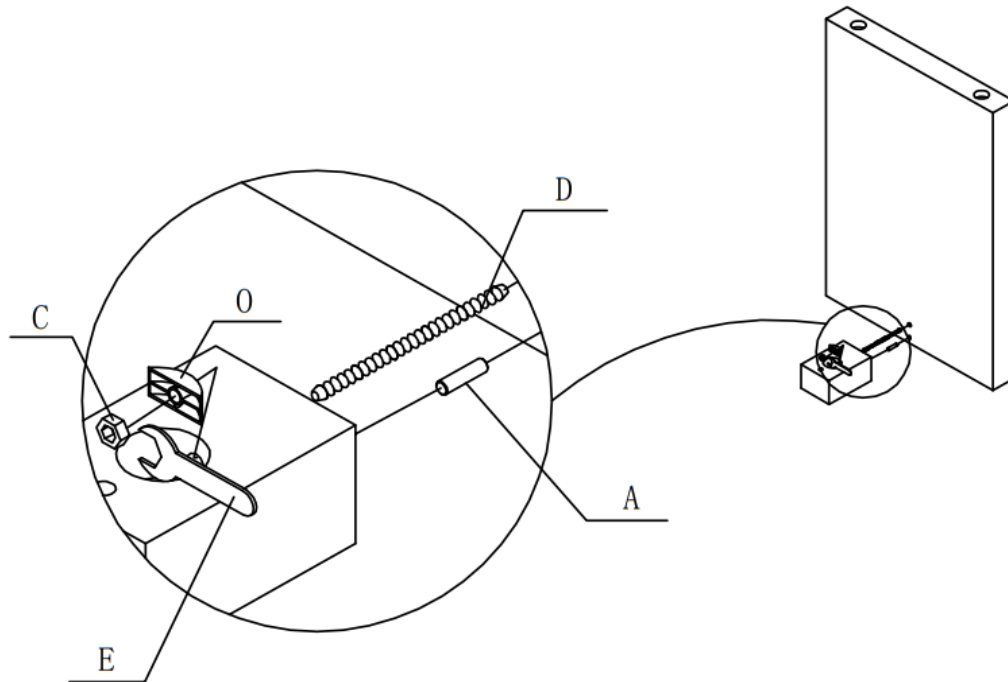

Assembly Instruction

VERSION: A33

ASSEMBLY INSTRUCTION

SETTING FITTINGS

DR-A33-01-A

FITTINGS	SPEC.	AMOUNT	FITTINGS	SPEC.	AMOUNT
A	$\Phi 8 \times 30$	11pcs	B	M8x80	1pcs
C	M8	3pcs	D	M8x95	1pcs
E	14mm	1pcs	F	$\Phi 20 \times \Phi 10 \times 2$	2pcs
G	6mm	1pcs	H	$\Phi 17 \times \Phi 8 \times 2$	1pcs
I	M6	4pcs	J	M8x720	2pcs
K	M8x330	6pcs	L		1pcs
M	5mm	1pcs			
N	4mm	1pcs			
P	M6x20	4pcs	O		1pcs
R	14mm	1pcs	Q	M8x18	6pcs
T	$\Phi 50 \times 263$	2pcs	S	$\Phi 38$	1pcs

Step 1