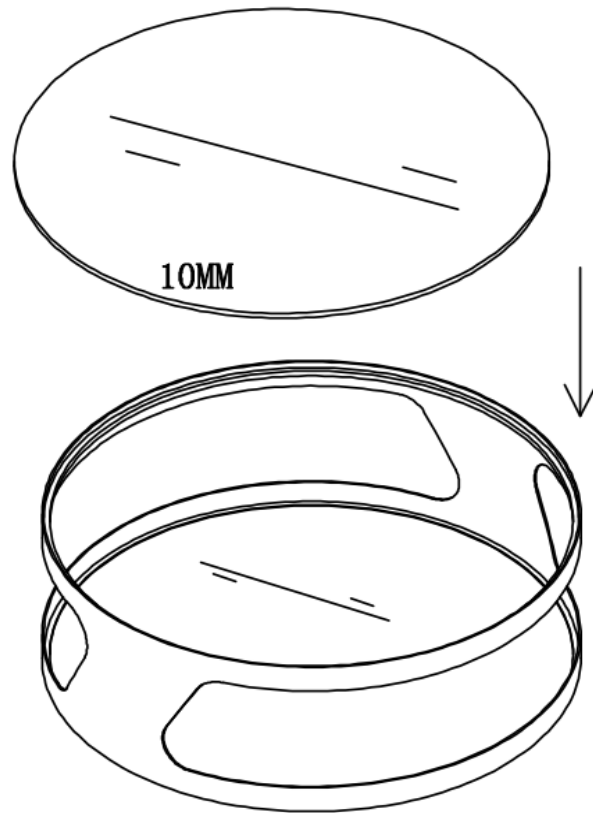

SKU: 175156-CT

Detailed Dimensions

LP 931E Coffee Table

Top View

Front View

Side View

Step 1

Step 2 (Final Step)