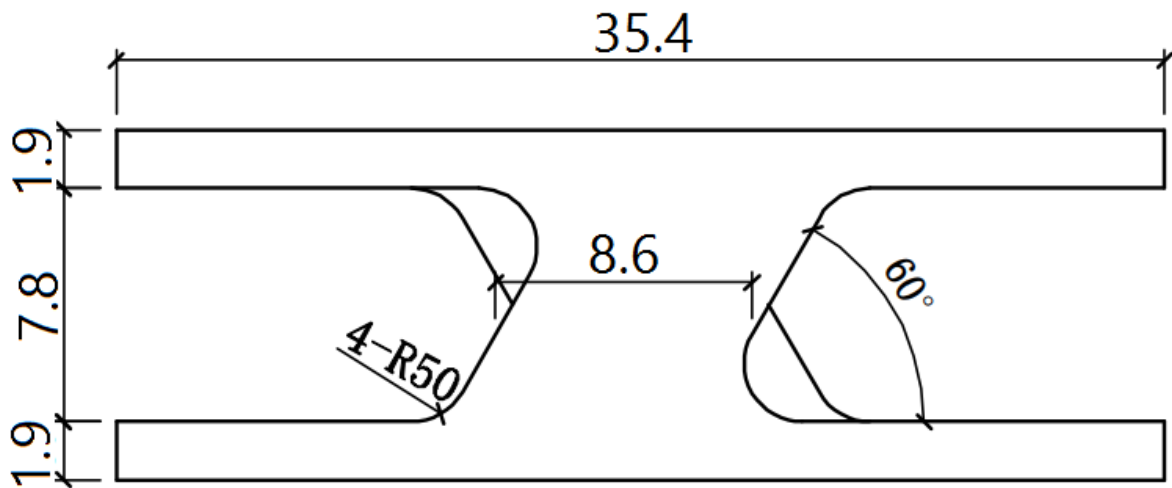

SKU: 175156-CT

Detailed Dimensions

LP 931E Coffee Table

Top View

Front View

Side View

Step 1

Step 2 (Final Step)