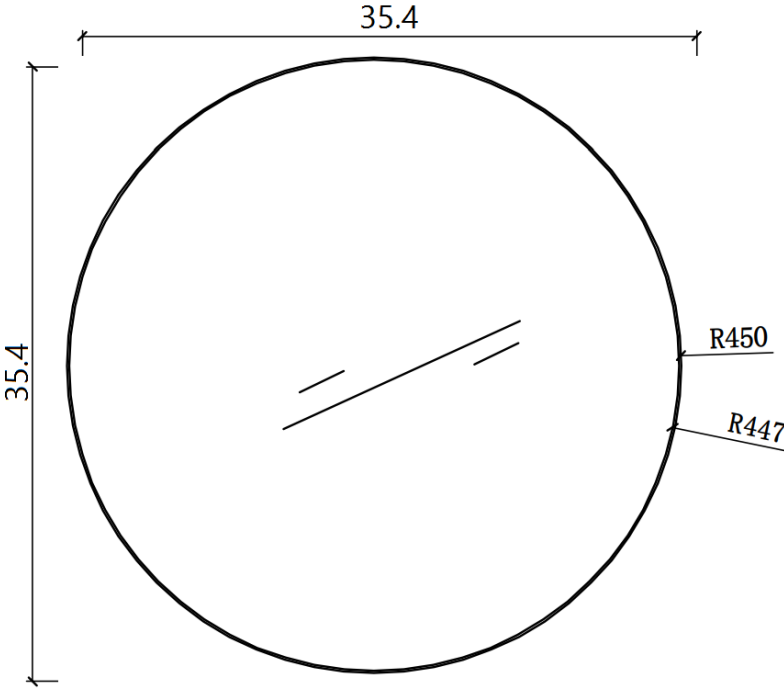

SKU: 175156-CT

Detailed Dimensions

LP 931E Coffee Table

Top View

Front View

Side View

Step 1

Step 2 (Final Step)