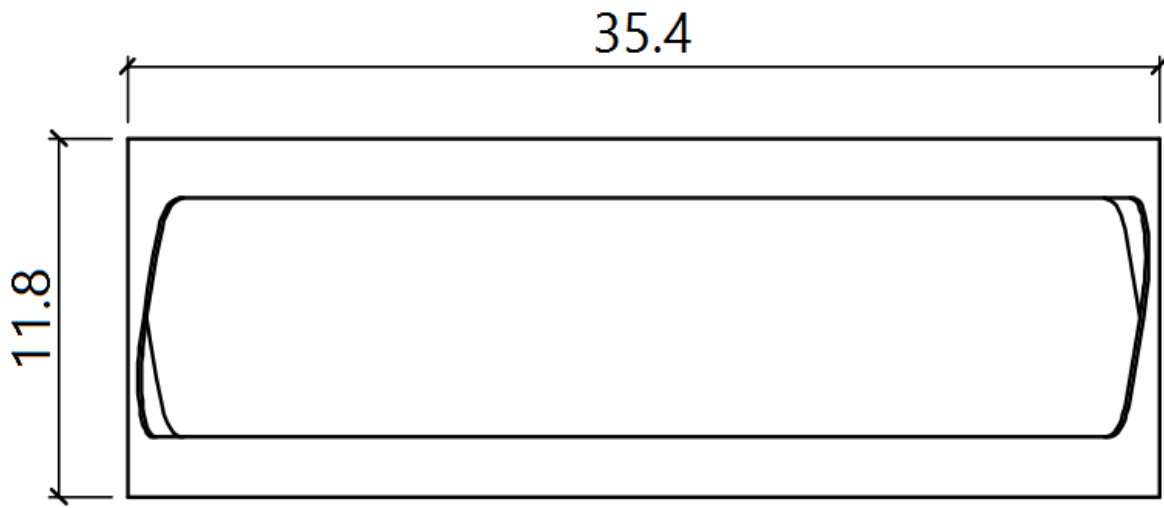

SKU: 175156-CT

Detailed Dimensions

LP 931E Coffee Table

Top View

Front View

Side View

Step 1

Step 2 (Final Step)