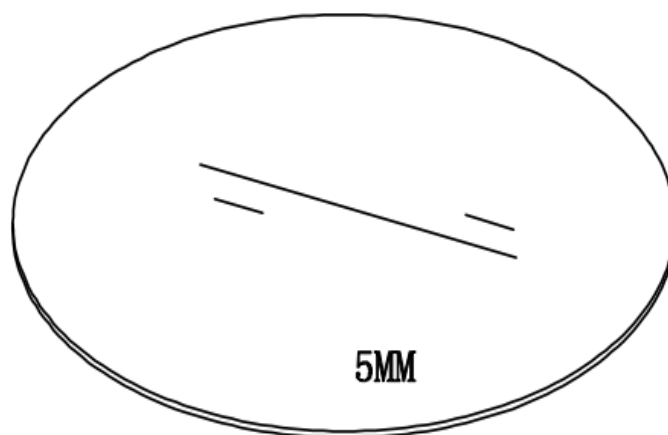

SKU: 175156-CT

Detailed Dimensions

LP 931E Coffee Table

Top View

Front View

Side View

Step 1

Step 2 (Final Step)