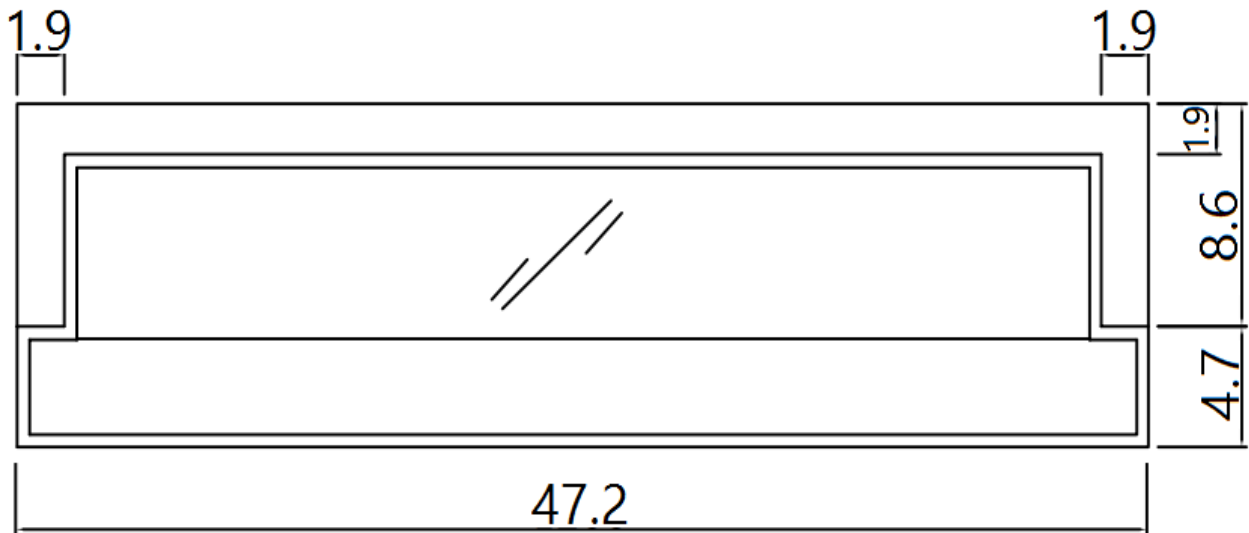

SKU: 175152

Detailed Dimensions

LP 888A Coffee Table

Top View

Front View

Side View