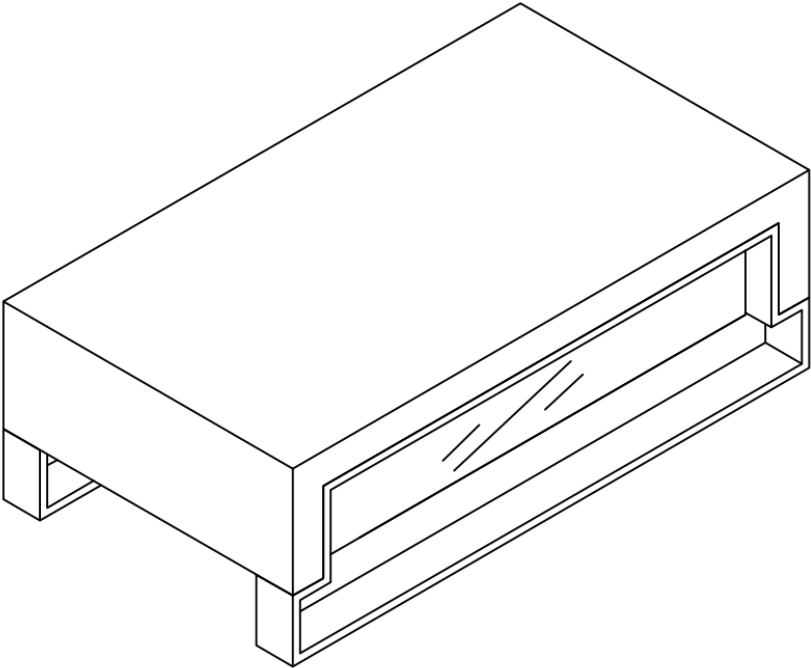

44 National Road
Edison, NJ 08817
www.jnmfurniture.biz

SKU: 175152

LP 888A Coffee Table

Refresh your living room furniture with the 888 Modern Coffee Table. This low profile rectangular table offers spacious table top, steel feet, and a clean, sleek design - giving the Monaco a minimalist image with a bold flair. Available in wenge wood finish.

SKU: 175152

Detailed Dimensions

LP 888A Coffee Table

Top View

Front View

Side View