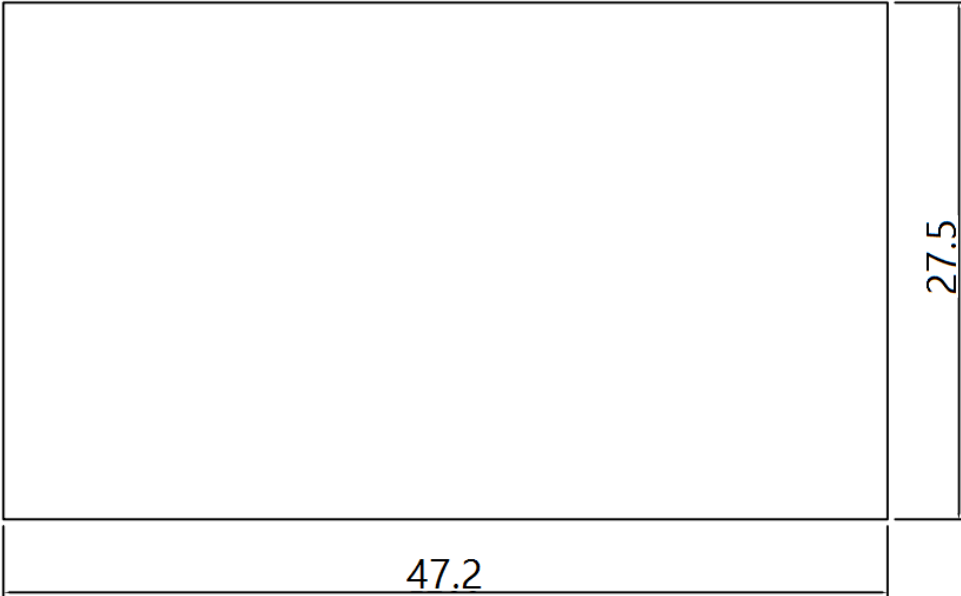

44 National Road
Edison, NJ 08817
www.jnmfurniture.biz

SKU: 175152

LP 888A Coffee Table

Refresh your living room furniture with the 888 Modern Coffee Table. This low profile rectangular table offers spacious table top, steel feet, and a clean, sleek design - giving the Monaco a minimalist image with a bold flair. Available in wenge wood finish.

SKU: 175152

Detailed Dimensions

LP 888A Coffee Table

Top View

Front View

Side View