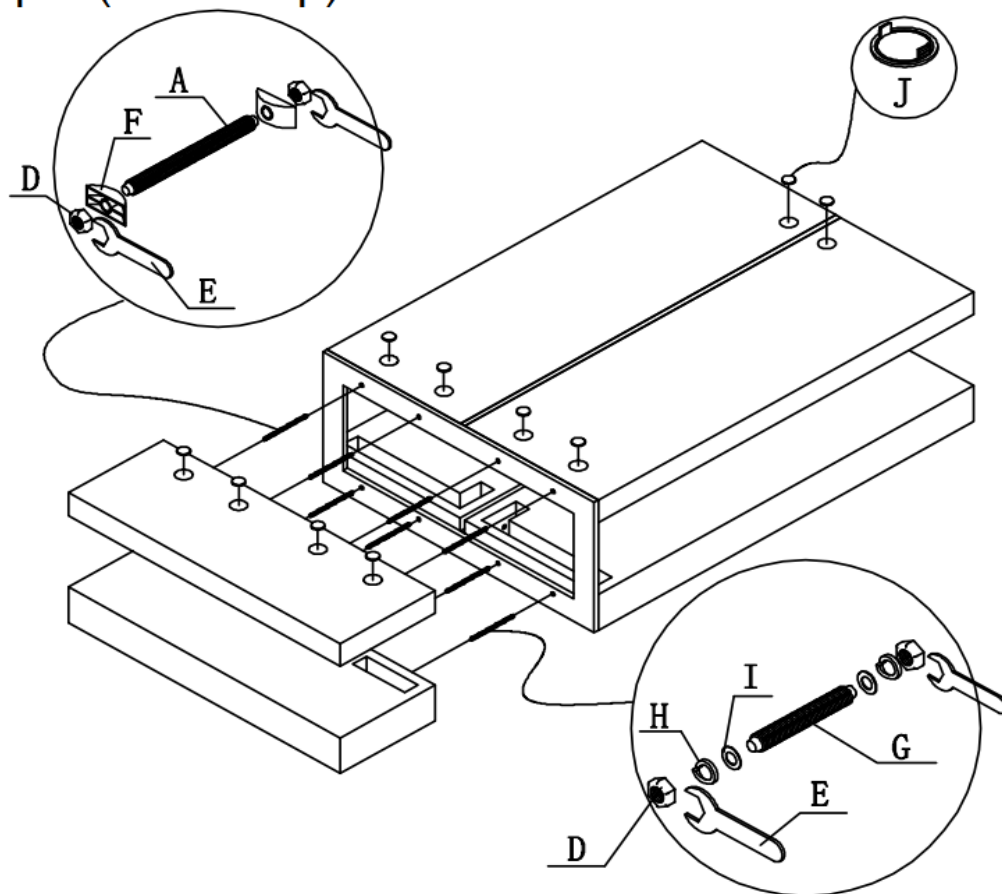

SETTING FITTINGS

DR-857A

FITTINGS	SPEC.	AMOUNT	FITTINGS	SPEC.	AMOUNT
A	 L=160mm	5PCS	B	 $\phi 8 \times 40$	4PCS
C	 M6x25	4PCS	D	 M8	24PCS
E	 14mm	2PCS	F	 $\phi 38$	10PCS
G	 L=100mm	7PCS	H	 $\phi 14 \times \phi 8 \times 2.5$	14PCS
I	 $\phi 17 \times \phi 8 \times 2$	14PCS	J	 $\phi 38$	10PCS
K	 4mm	1PCS			

Step 1

Step 2 (Final Step)

2

Finished Product