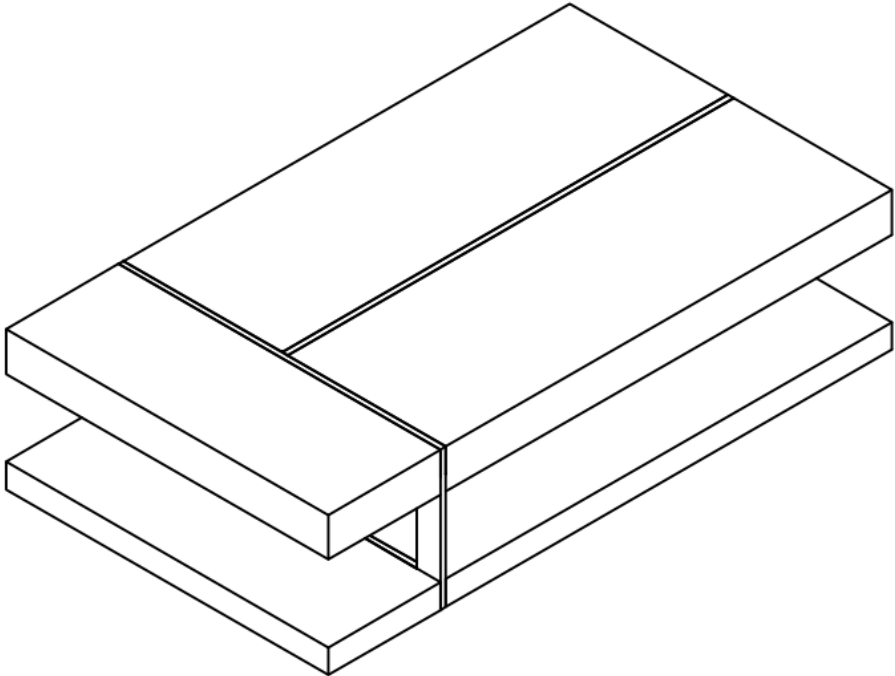

44 National Road
Edison, NJ 08817
www.jnmfurniture.biz

SKU: 175154

LP 857A CT Dark Oak

Enjoy your home living space more with 857A Coffee Table. Zebrano wood veneer with the brushed metal accent. Available in a Dark Oak Color.

SKU: 175154

Detailed Dimensions

LP 857A CT Dark Oak

Top View

Front View

Side View

Assembly Instructions

VERSION: 857A

SETTING FITTINGS

DR-857A

FITTINGS	SPEC.	AMOUNT	FITTINGS	SPEC.	AMOUNT
A	 L=160mm	5PCS	B	 $\phi 8 \times 40$	4PCS
C	 M6x25	4PCS	D	 M8	24PCS
E	 14mm	2PCS	F	 $\phi 38$	10PCS
G	 L=100mm	7PCS	H	 $\phi 14 \times \phi 8 \times 2.5$	14PCS
I	 $\phi 17 \times \phi 8 \times 2$	14PCS	J	 $\phi 38$	10PCS
K	 4mm	1PCS			