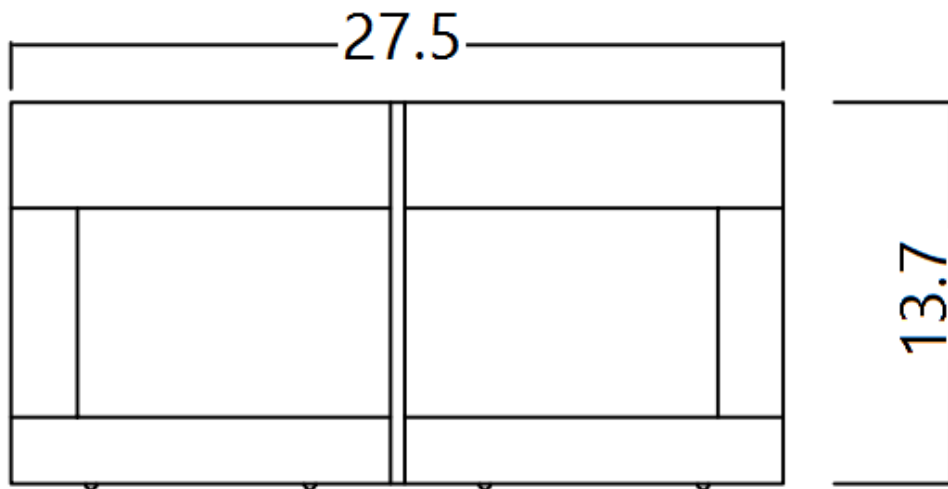

SKU: 175154

Detailed Dimensions

LP 857A CT Dark Oak

Top View

Front View

Side View

Assembly Instructions

VERSION: 857A

SETTING FITTINGS

DR-857A

FITTINGS	SPEC.	AMOUNT	FITTINGS	SPEC.	AMOUNT
A	 L=160mm	5PCS	B	 $\phi 8 \times 40$	4PCS
C	 M6x25	4PCS	D	 M8	24PCS
E	 14mm	2PCS	F	 $\phi 38$	10PCS
G	 L=100mm	7PCS	H	 $\phi 14 \times \phi 8 \times 2.5$	14PCS
I	 $\phi 17 \times \phi 8 \times 2$	14PCS	J	 $\phi 38$	10PCS
K	 4mm	1PCS			