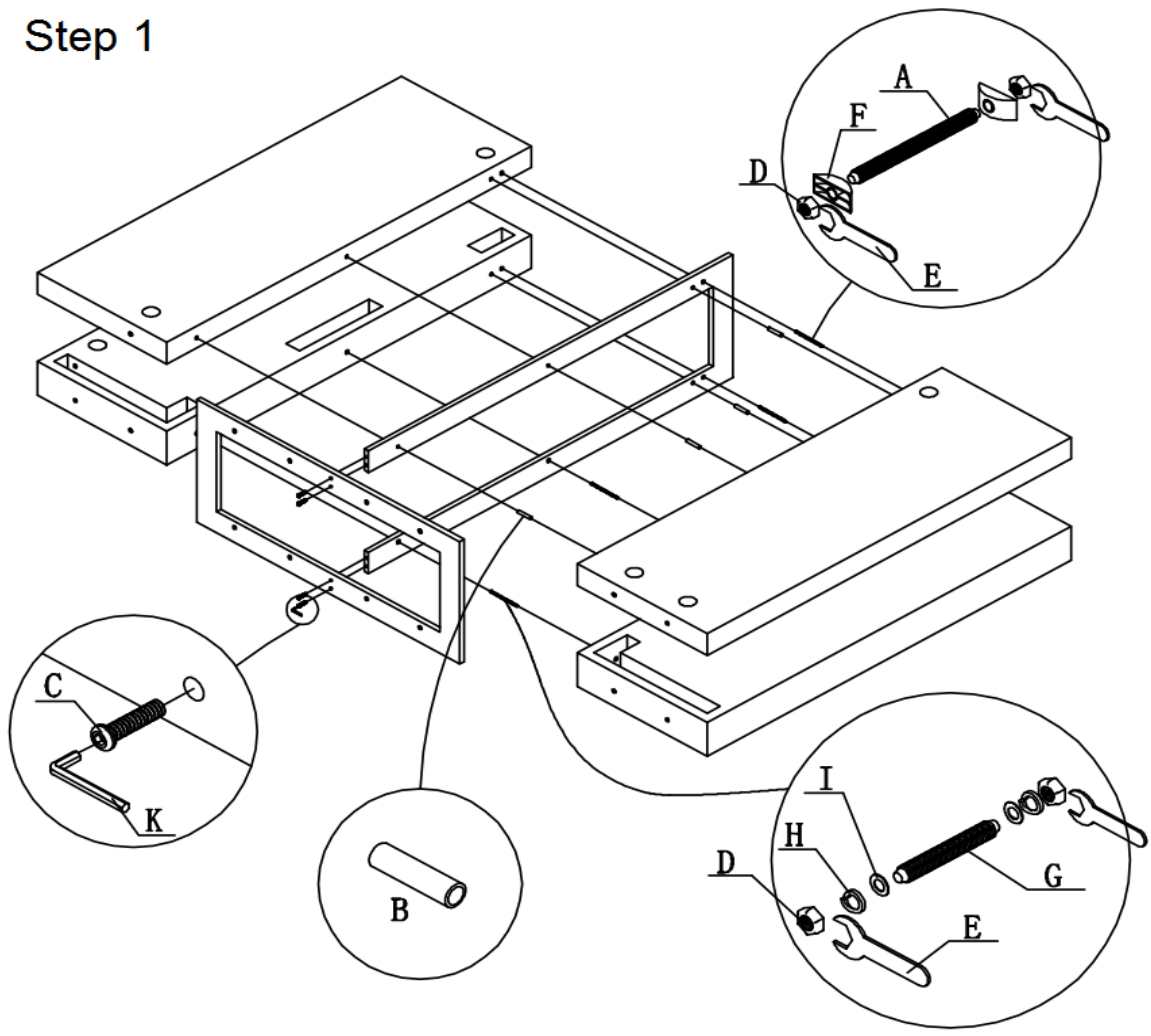

Assembly Instructions

VERSION: 857A

SETTING FITTINGS

DR-857A

FITTINGS	SPEC.	AMOUNT	FITTINGS	SPEC.	AMOUNT
A	L=160mm	5PCS	B	$\phi 8 \times 40$	4PCS
C	M6x25	4PCS	D	M8	24PCS
E	14mm	2PCS	F	$\phi 38$	10PCS
G	L=100mm	7PCS	H	$\phi 14 \times \phi 8 \times 2.5$	14PCS
I	$\phi 17 \times \phi 8 \times 2$	14PCS	J	$\phi 38$	10PCS
K	4mm	1PCS			

Step 1