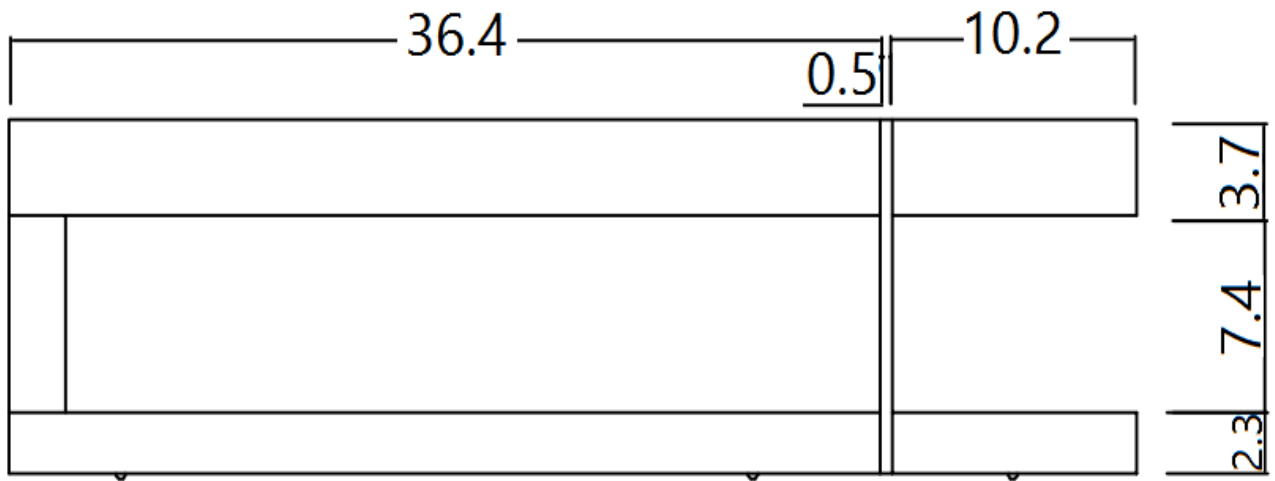

SKU: 175154

Detailed Dimensions

LP 857A CT Dark Oak

Top View

Front View

Side View

Assembly Instructions

VERSION: 857A

SETTING FITTINGS

DR-857A

FITTINGS	SPEC.	AMOUNT	FITTINGS	SPEC.	AMOUNT
A	 L=160mm	5PCS	B	 $\phi 8 \times 40$	4PCS
C	 M6x25	4PCS	D	 M8	24PCS
E	 14mm	2PCS	F	 $\phi 38$	10PCS
G	 L=100mm	7PCS	H	 $\phi 14 \times \phi 8 \times 2.5$	14PCS
I	 $\phi 17 \times \phi 8 \times 2$	14PCS	J	 $\phi 38$	10PCS
K	 4mm	1PCS			