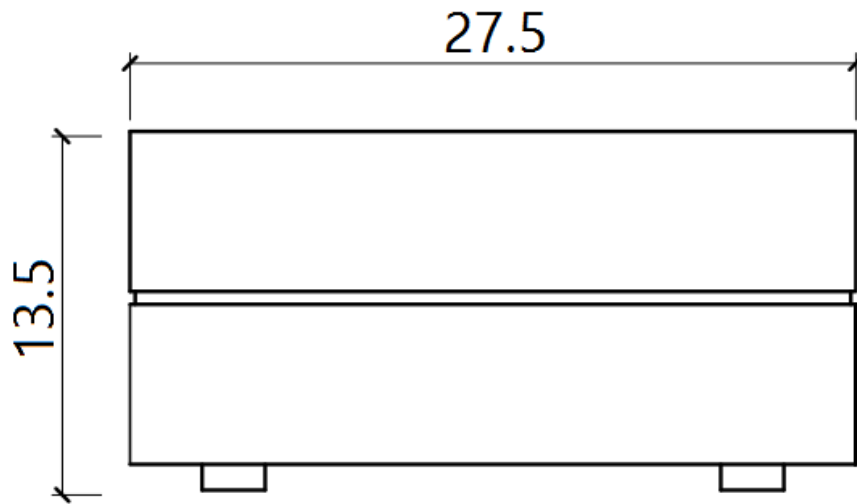

SKU: 17516

Detailed Dimensions

LP 682A Coffee Table

Top View

Front View

Side View

# Assembly Instructions

**VERSION: 682A1.2**

**ASSEMBLY INSTRUCTION**

**SETTING FITTINGS**

**DR-682A1.2-01-A**

FITTINGS	SPEC.	AMOUNT	FITTINGS	SPEC.	AMOUNT
A	 M8x95	8PCS	B	 8PCS	8PCS
C	 M8	8PCS	D	 14mm	1PC
E	 $\phi$ 8x30	16PCS	F	 $\phi$ 38	8PCS