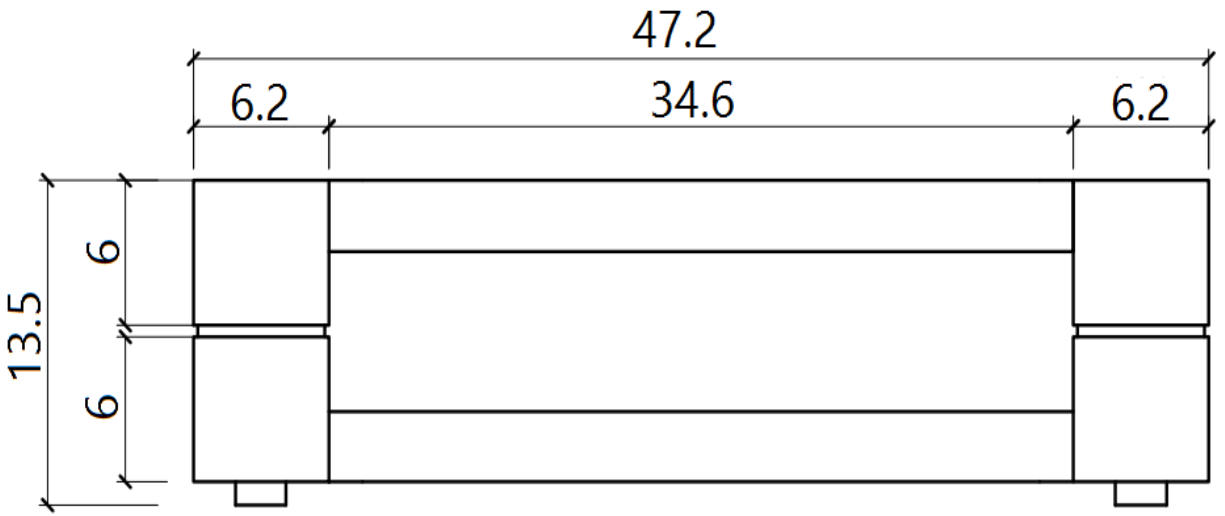

SKU: 17516

Detailed Dimensions

LP 682A Coffee Table

Top View

Front View

Side View

# Assembly Instructions

**VERSION: 682A1.2**

**ASSEMBLY INSTRUCTION**

**SETTING FITTINGS**

**DR-682A1.2-01-A**

FITTINGS	SPEC.	AMOUNT	FITTINGS	SPEC.	AMOUNT
A	 M8x95	8PCS	B	 8PCS	8PCS
C	 M8	8PCS	D	 14mm	1PC
E	 $\phi$ 8x30	16PCS	F	 $\phi$ 38	8PCS