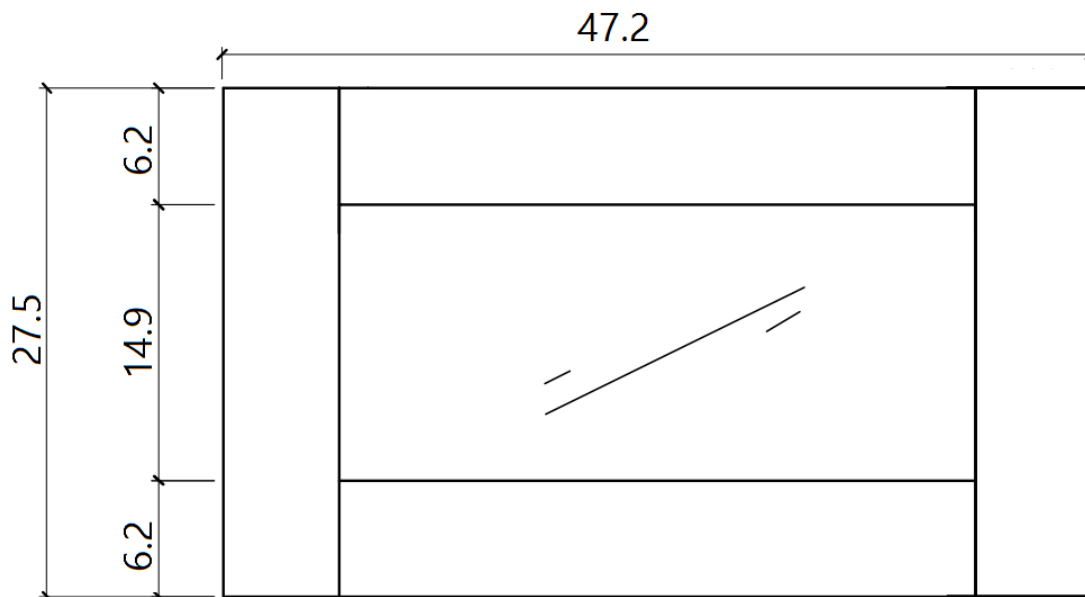

SKU: 17516

Detailed Dimensions

LP 682A Coffee Table

Top View

Front View

Side View

# Assembly Instructions

**VERSION: 682A1.2**

**ASSEMBLY INSTRUCTION**

**SETTING FITTINGS**

**DR-682A1.2-01-A**

FITTINGS	SPEC.	AMOUNT	FITTINGS	SPEC.	AMOUNT
A	 M8x95	8PCS	B	 8PCS	8PCS
C	 M8	8PCS	D	 14mm	1PC
E	 $\phi$ 8x30	16PCS	F	 $\phi$ 38	8PCS