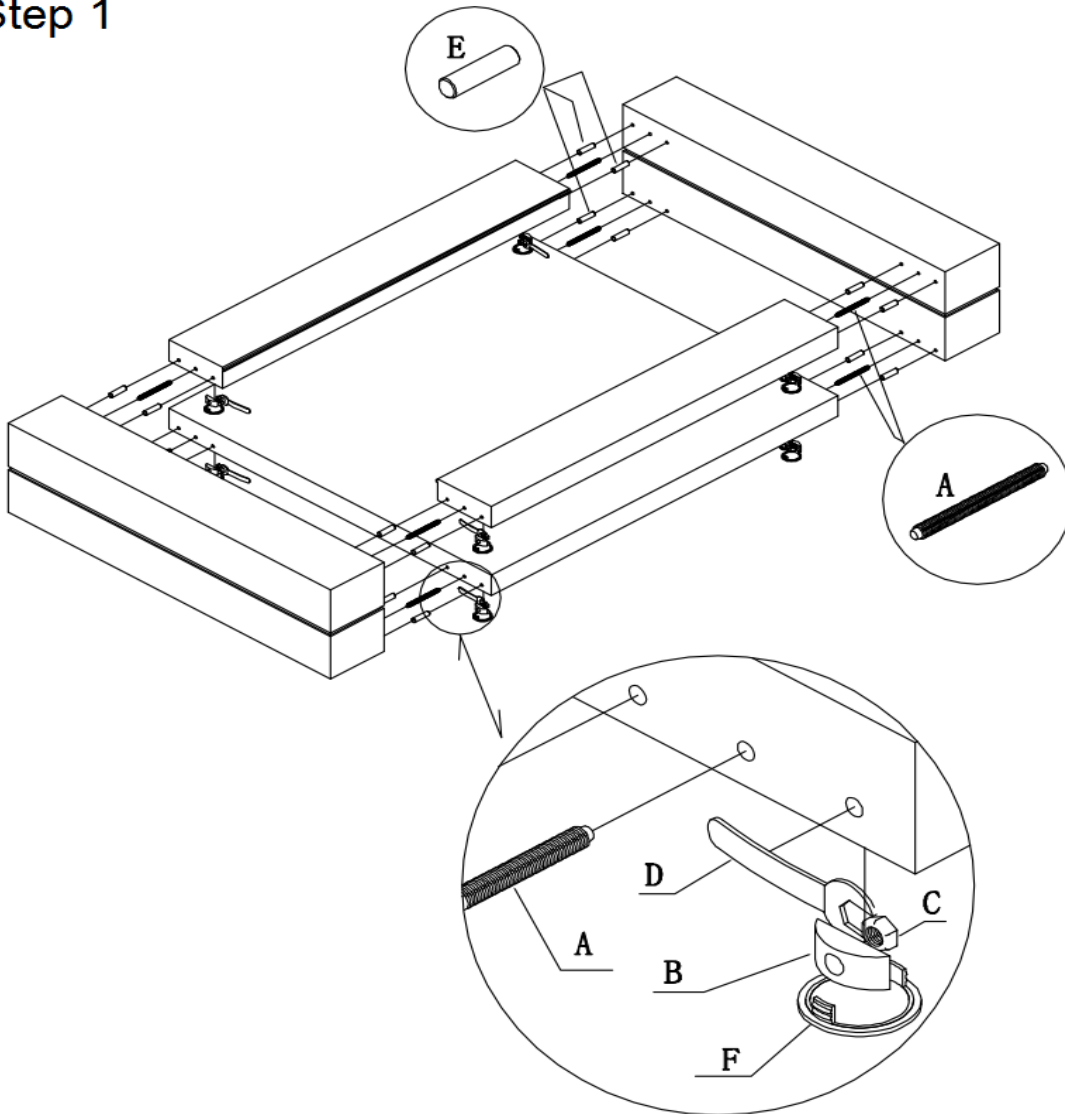

# Assembly Instructions

**VERSION: 682A1.2**

**ASSEMBLY INSTRUCTION**

**SETTING FITTINGS**

**DR-682A1.2-01-A**

FITTINGS	SPEC.	AMOUNT	FITTINGS	SPEC.	AMOUNT
A	 M8x95	8PCS	B	 8PCS	8PCS
C	 M8	8PCS	D	 14mm	1PC
E	 $\phi$ 8x30	16PCS	F	 $\phi$ 38	8PCS

## Step 1