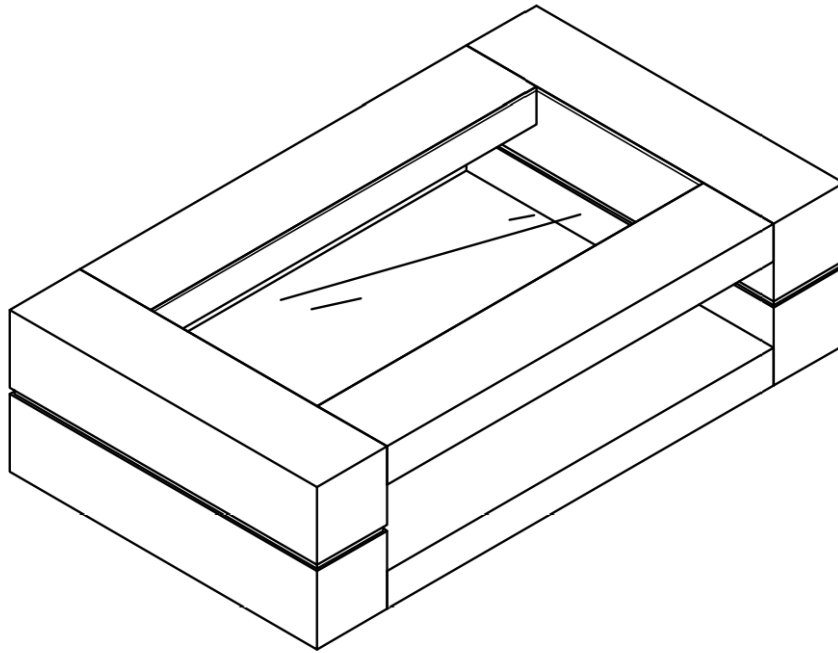

SKU: 17516

Detailed Dimensions

LP 682A Coffee Table

Top View

Front View

Side View

# Assembly Instructions

**VERSION: 682A1.2**

**ASSEMBLY INSTRUCTION**

**SETTING FITTINGS**

**DR-682A1.2-01-A**

FITTINGS	SPEC.	AMOUNT	FITTINGS	SPEC.	AMOUNT
A	 M8x95	8PCS	B	 8PCS	8PCS
C	 M8	8PCS	D	 14mm	1PC
E	 $\phi$ 8x30	16PCS	F	 $\phi$ 38	8PCS