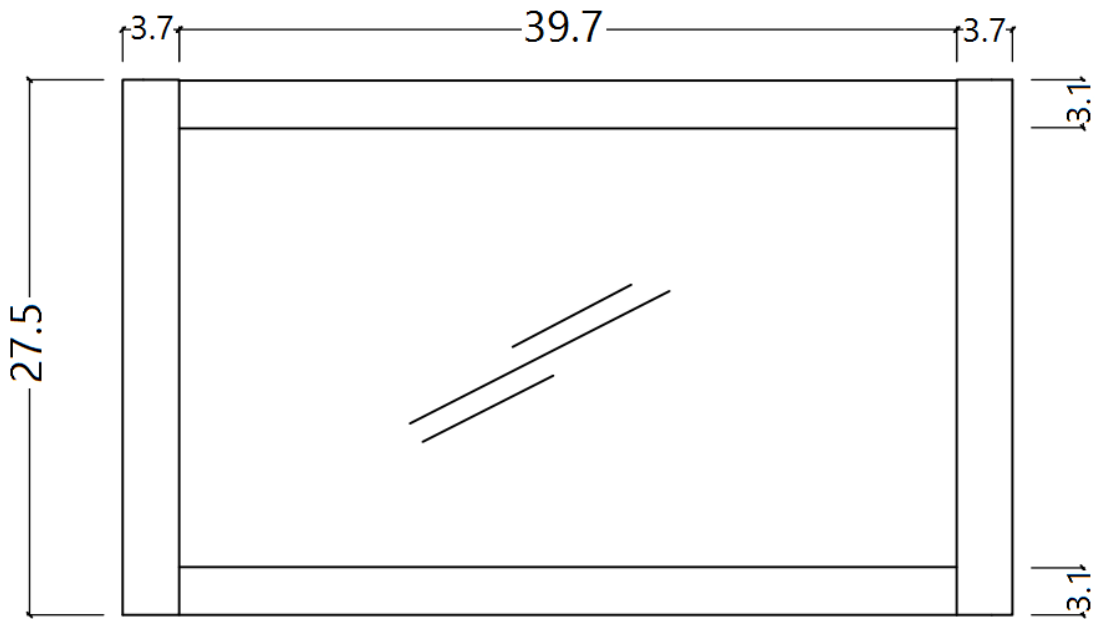

SKU: 17515

Detailed Dimensions

LP 673A Coffee Table

Top View

Front View

Side View

Assembly Instructions

VERSION: 673A

SETTING FITTINGS

DR-673A

FITTINGS	SPEC.	AMOUNT	FITTINGS	SPEC.	AMOUNT
A	 $\phi 15$	8PCS	B	 $\phi 8 \times 30$	14PCS
C	 L=95mm	8PCS	D	 M8	8PCS
E	 14mm	1PC	F		8PCS
G	 $\phi 38$	4PCS			

Step 1

Step 2

Step 3

Step 4 (Final Step)