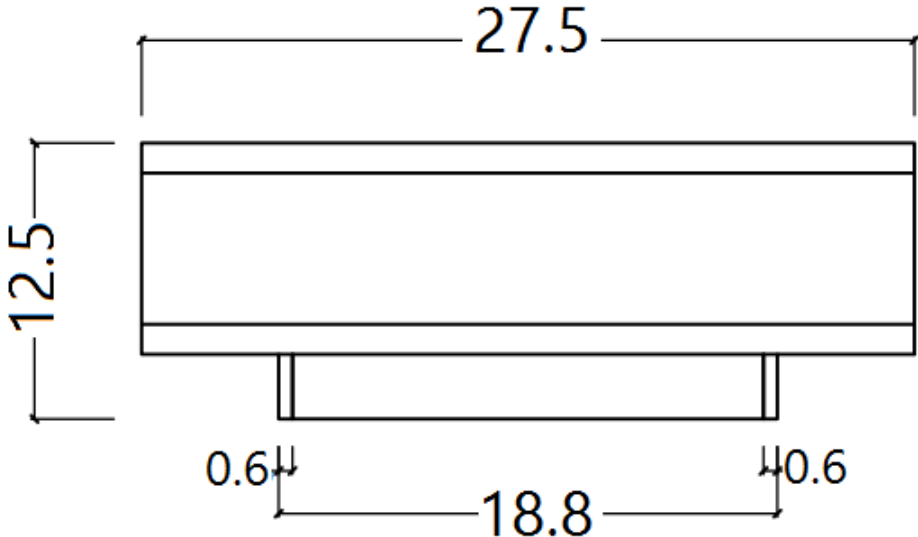

SKU: 17515

Detailed Dimensions

LP 673A Coffee Table

Top View

Front View

Side View

Assembly Instructions

VERSION: 673A

SETTING FITTINGS

DR-673A

FITTINGS	SPEC.	AMOUNT	FITTINGS	SPEC.	AMOUNT
A	 $\phi 15$	8PCS	B	 $\phi 8 \times 30$	14PCS
C	 L=95mm	8PCS	D	 M8	8PCS
E	 14mm	1PC	F		8PCS
G	 $\phi 38$	4PCS			

Step 1

Step 2

Step 3

Step 4 (Final Step)