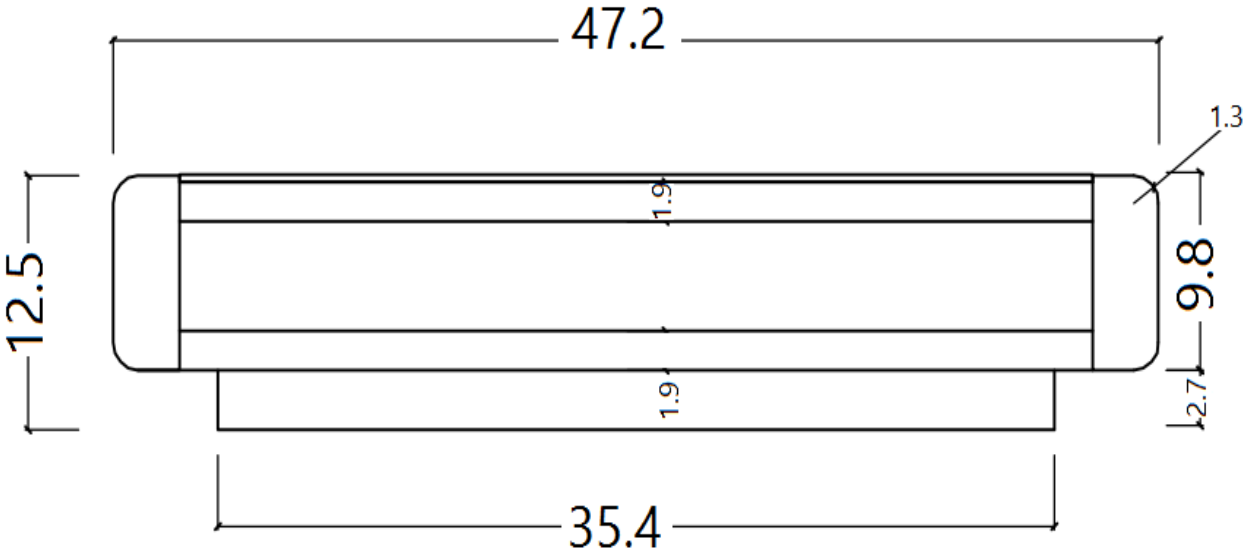

SKU: 17515

Detailed Dimensions

LP 673A Coffee Table

Top View

Front View

Side View

Assembly Instructions

VERSION: 673A

SETTING FITTINGS

DR-673A

FITTINGS	SPEC.	AMOUNT	FITTINGS	SPEC.	AMOUNT
A	 $\phi 15$	8PCS	B	 $\phi 8 \times 30$	14PCS
C	 L=95mm	8PCS	D	 M8	8PCS
E	 14mm	1PC	F		8PCS
G	 $\phi 38$	4PCS			

Step 1

Step 2

Step 3

Step 4 (Final Step)