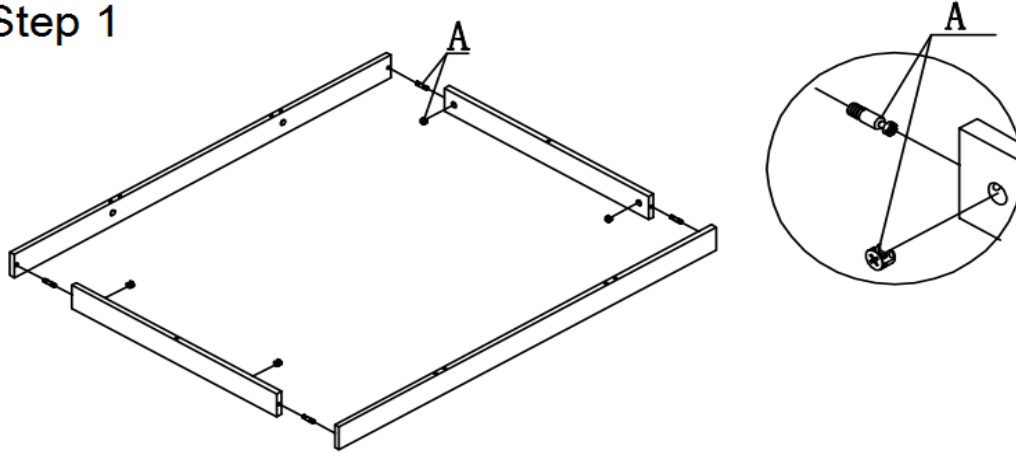

SKU: 17515

Detailed Dimensions

LP 673A Coffee Table

Top View

Front View

Side View

Assembly Instructions

VERSION: 673A

SETTING FITTINGS

DR-673A

FITTINGS	SPEC.	AMOUNT	FITTINGS	SPEC.	AMOUNT
A	 $\phi 15$	8PCS	B	 $\phi 8 \times 30$	14PCS
C	 L=95mm	8PCS	D	 M8	8PCS
E	 14mm	1PC	F		8PCS
G	 $\phi 38$	4PCS			

Step 1

Step 2

Step 3

Step 4 (Final Step)