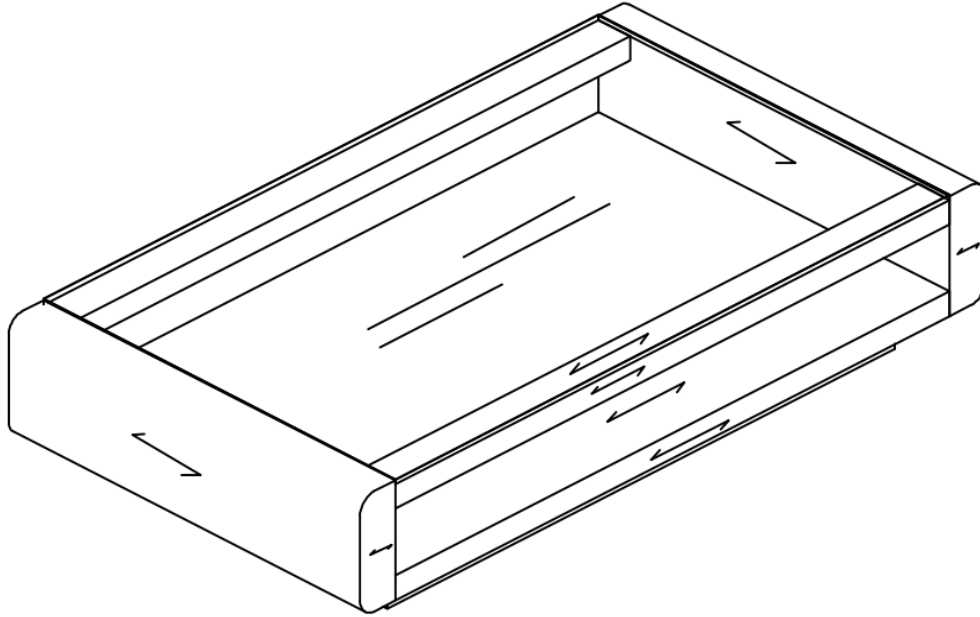

44 National Road
Edison, NJ 08817
www.jnmfurniture.biz

SKU: 17515

LP 673A Coffee Table

The 673 coffee table imparts a classy timelessness that gives sophistication to any living space. Crafted from Solid Oak wood veneer along with an accent, black tempered glass the 673 coffee table is made with fine craftsmanship.

SKU: 17515

Detailed Dimensions

LP 673A Coffee Table

Top View

Front View

Side View

Assembly Instructions

VERSION: 673A