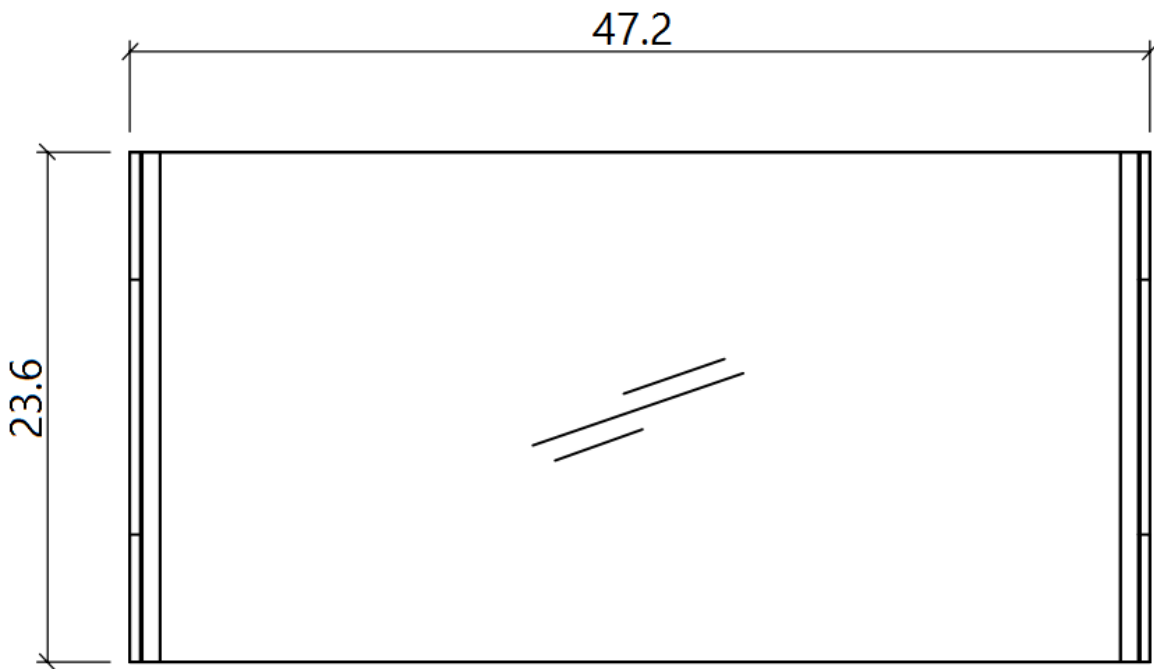

SKU: 17887

Detailed Dimensions

LP 159A Coffee Table

Top View

Front View

Side View

Assembly Instructions

VERSION: 159A