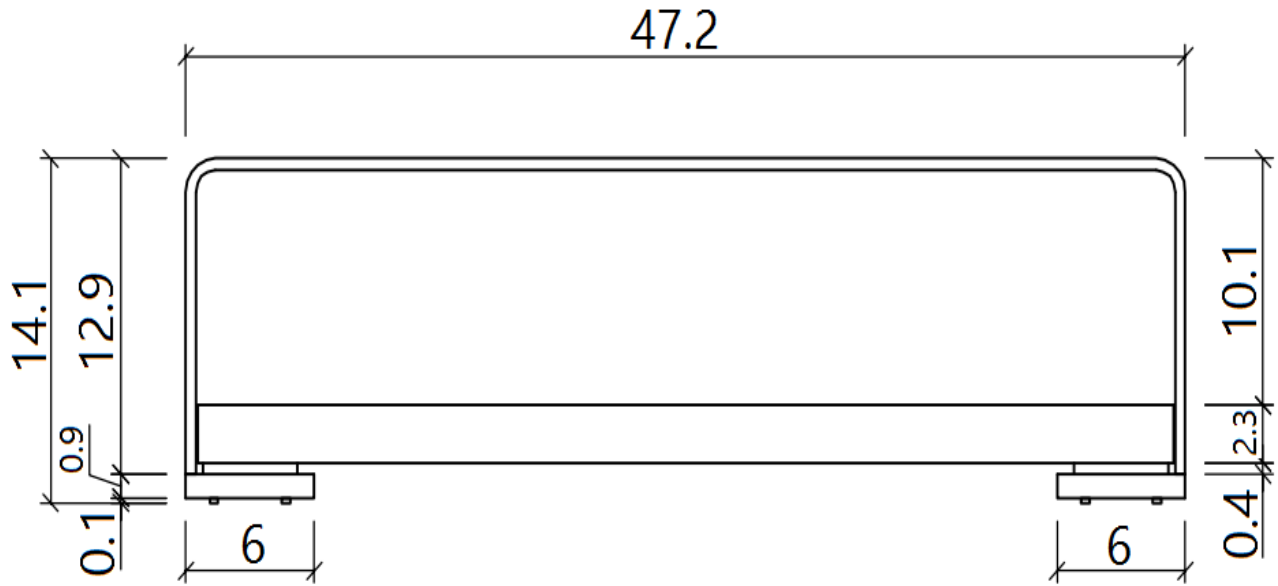

SKU: 17887

Detailed Dimensions

LP 159A Coffee Table

Top View

Front View

Side View

Assembly Instructions

VERSION: 159A