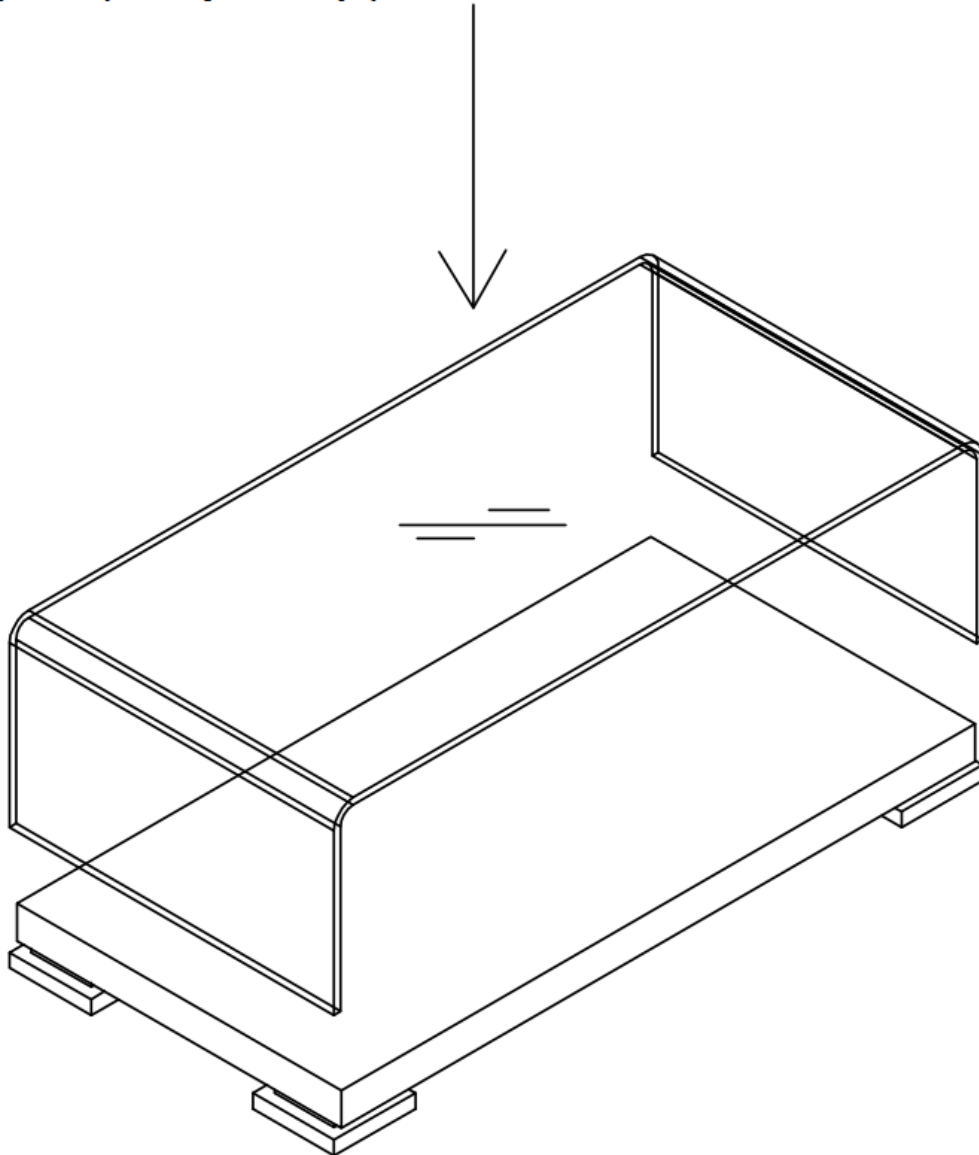

Assembly Instructions

VERSION: 159A

ASSEMBLY INSTRUCTION

SETTING FITTINGS

DR-159A

Step 1 (Only Step)