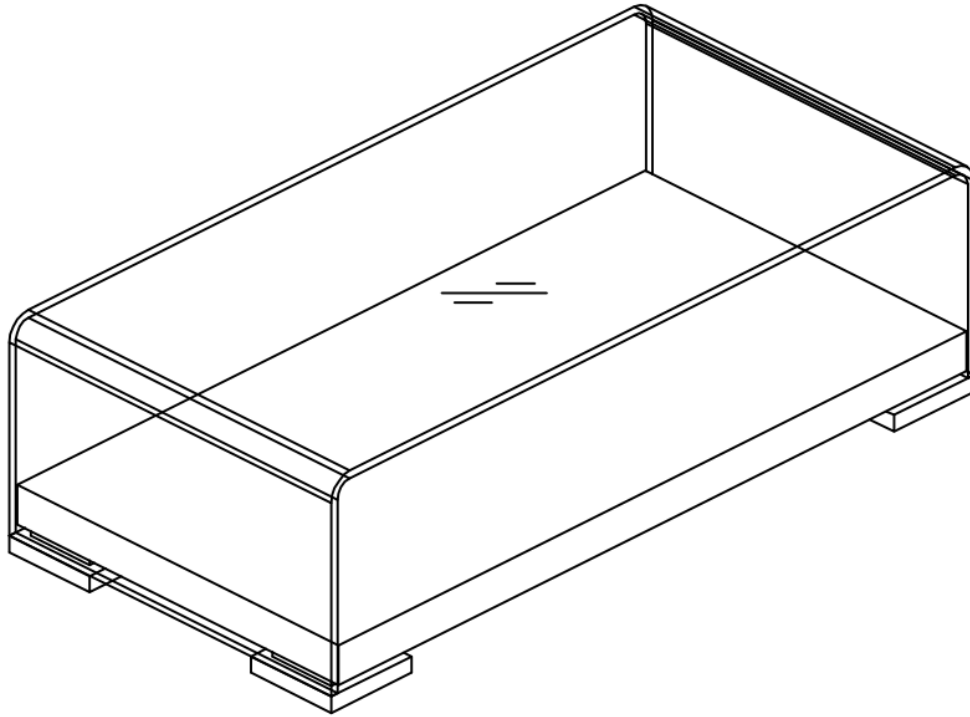

44 National Road
Edison, NJ 08817
www.jnmfurniture.biz

SKU: 17887

LP 159A Coffee Table

The 159A modern coffee table features a wood base encased with glass all around for a bold statement. It's the perfect balance of wood & glass that gives the 159A modern coffee table a hint of simplicity & elegance.

SKU: 17887

Detailed Dimensions

LP 159A Coffee Table

Top View

Front View

Side View

Assembly Instructions

VERSION: 159A