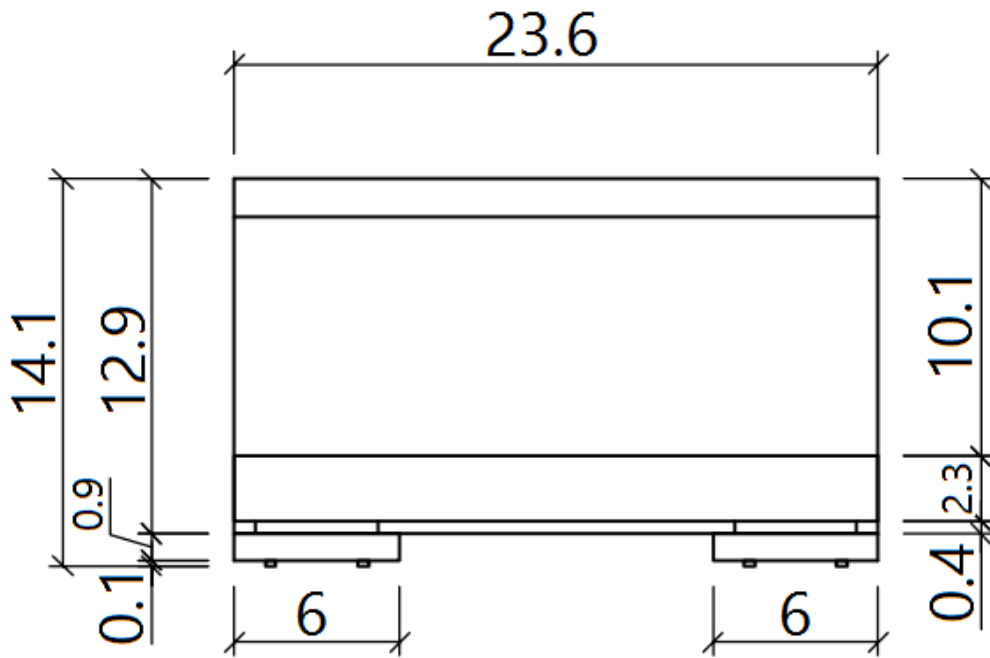

SKU: 17887

Detailed Dimensions

LP 159A Coffee Table

Top View

Front View

Side View

Assembly Instructions

VERSION: 159A