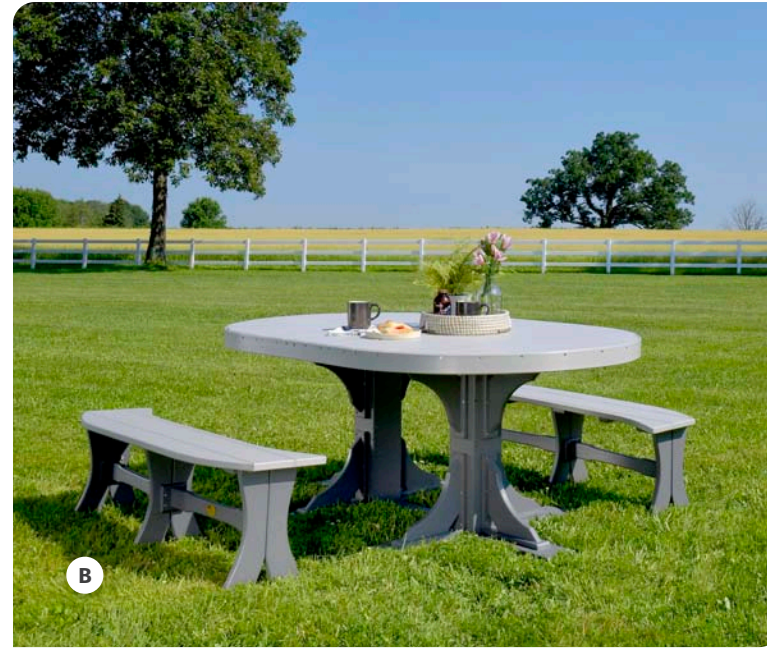

**B. 4' Round Table** in Antique Mahogany ▾  
Shown at Dining Height

More Color Options & Dimensions on Page 82

**B** PREMIUM WOODGRAIN

**A** PREMIUM WOODGRAIN

**B**

- A. 4' x 6' Rectangular Table**  
in Coastal Gray & Black +  
*Shown at Dining Height*
- B. 4' x 6' Oval Table**  
in Dove Gray & Slate  
*Shown at Dining Height*
- C. Balcony Table**  
in Coastal Gray +