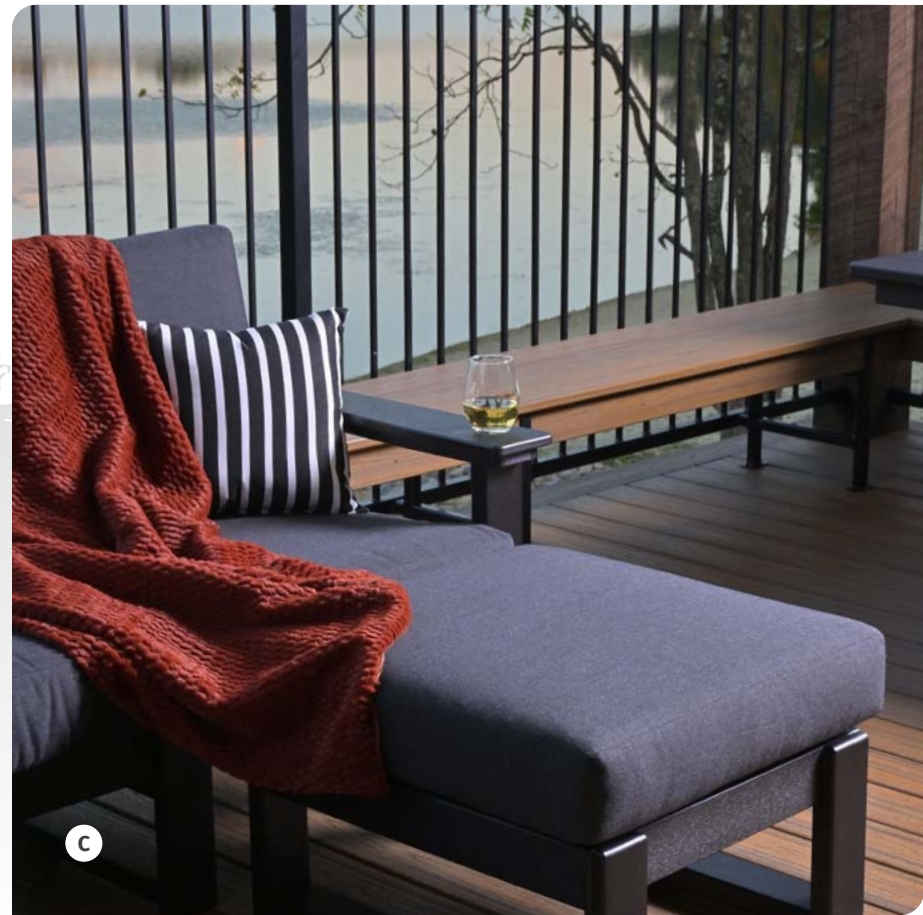

# Deep Seating

LOUNGE LUXURIOUSLY

These versatile designs put comfort, style, and acclaimed American craftsmanship at your fingertips.

**A** PREMIUM WOODGRAIN

**B**

**C**

- A. Lanai Deep Seating Sofa/Loveseat/Corner Unit**  
in Birch with Cast Breeze Cushions
- B. Lanai Deep Seating Loveseat Swing**  
in Black with Canvas Cushions
- C. Lanai Deep Seating Ottoman**  
in Black with Spectrum Carbon Cushions