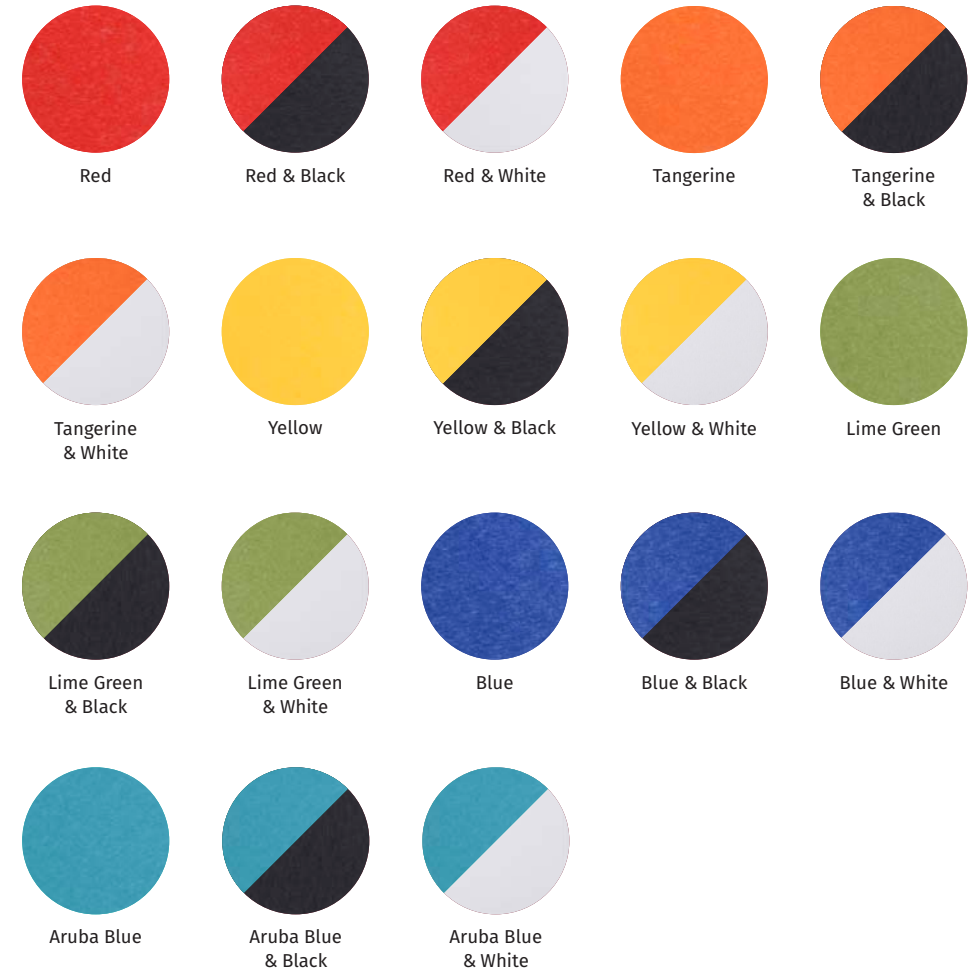

LuxCraft Poly Colors

CREATE YOUR PERFECT DESIGN

With 35 standard colors, your space is limited only by your imagination.

For each product's color options, see Page 82.

EARTHTONE

TROPICAL

PREMIUM WOODGRAIN