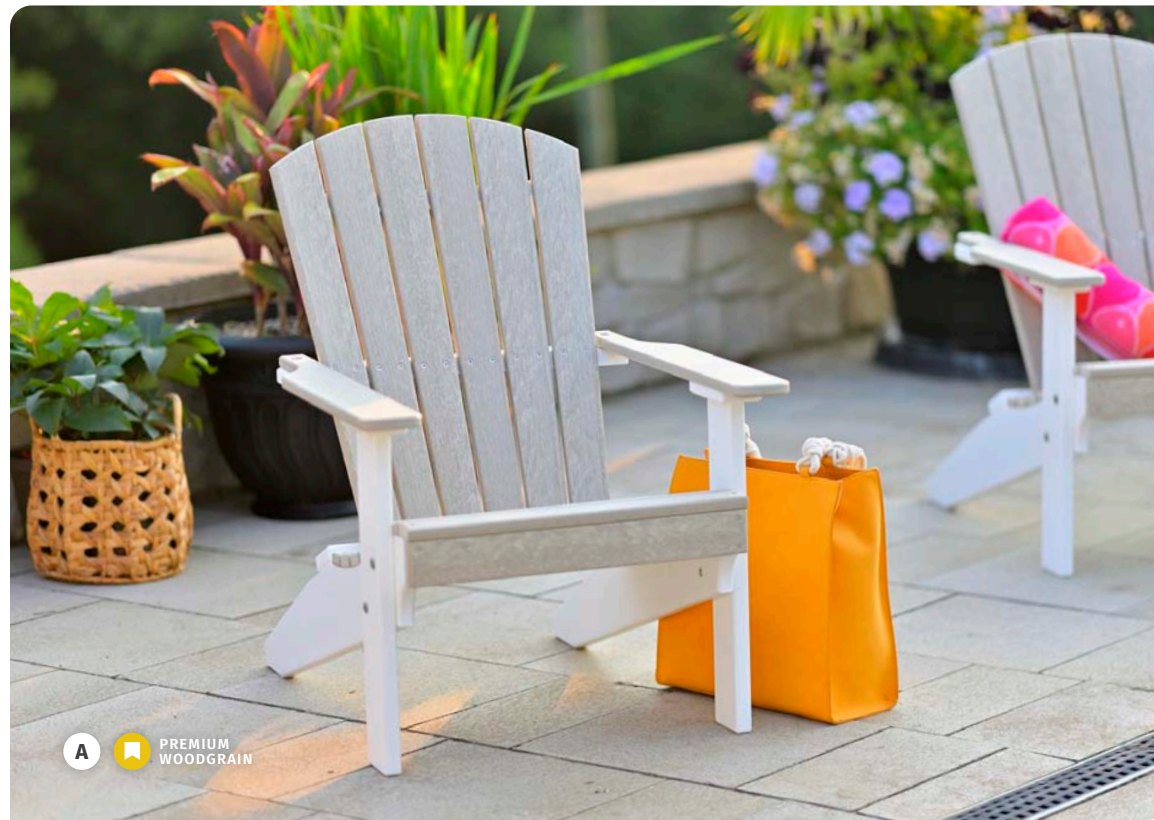

Adirondacks

CELEBRATE ICONIC DESIGN

From the gold standard Deluxe Adirondack Chair to the transportable Folding Adirondack Chair, LuxCraft builds these comfortable classics to fit your life.

A PREMIUM WOODGRAIN

A. Lakeside Adirondack Chair in Birch & White

B. Urban Adirondack Chair in Antique Mahogany

More Color Options & Dimensions on Page 82